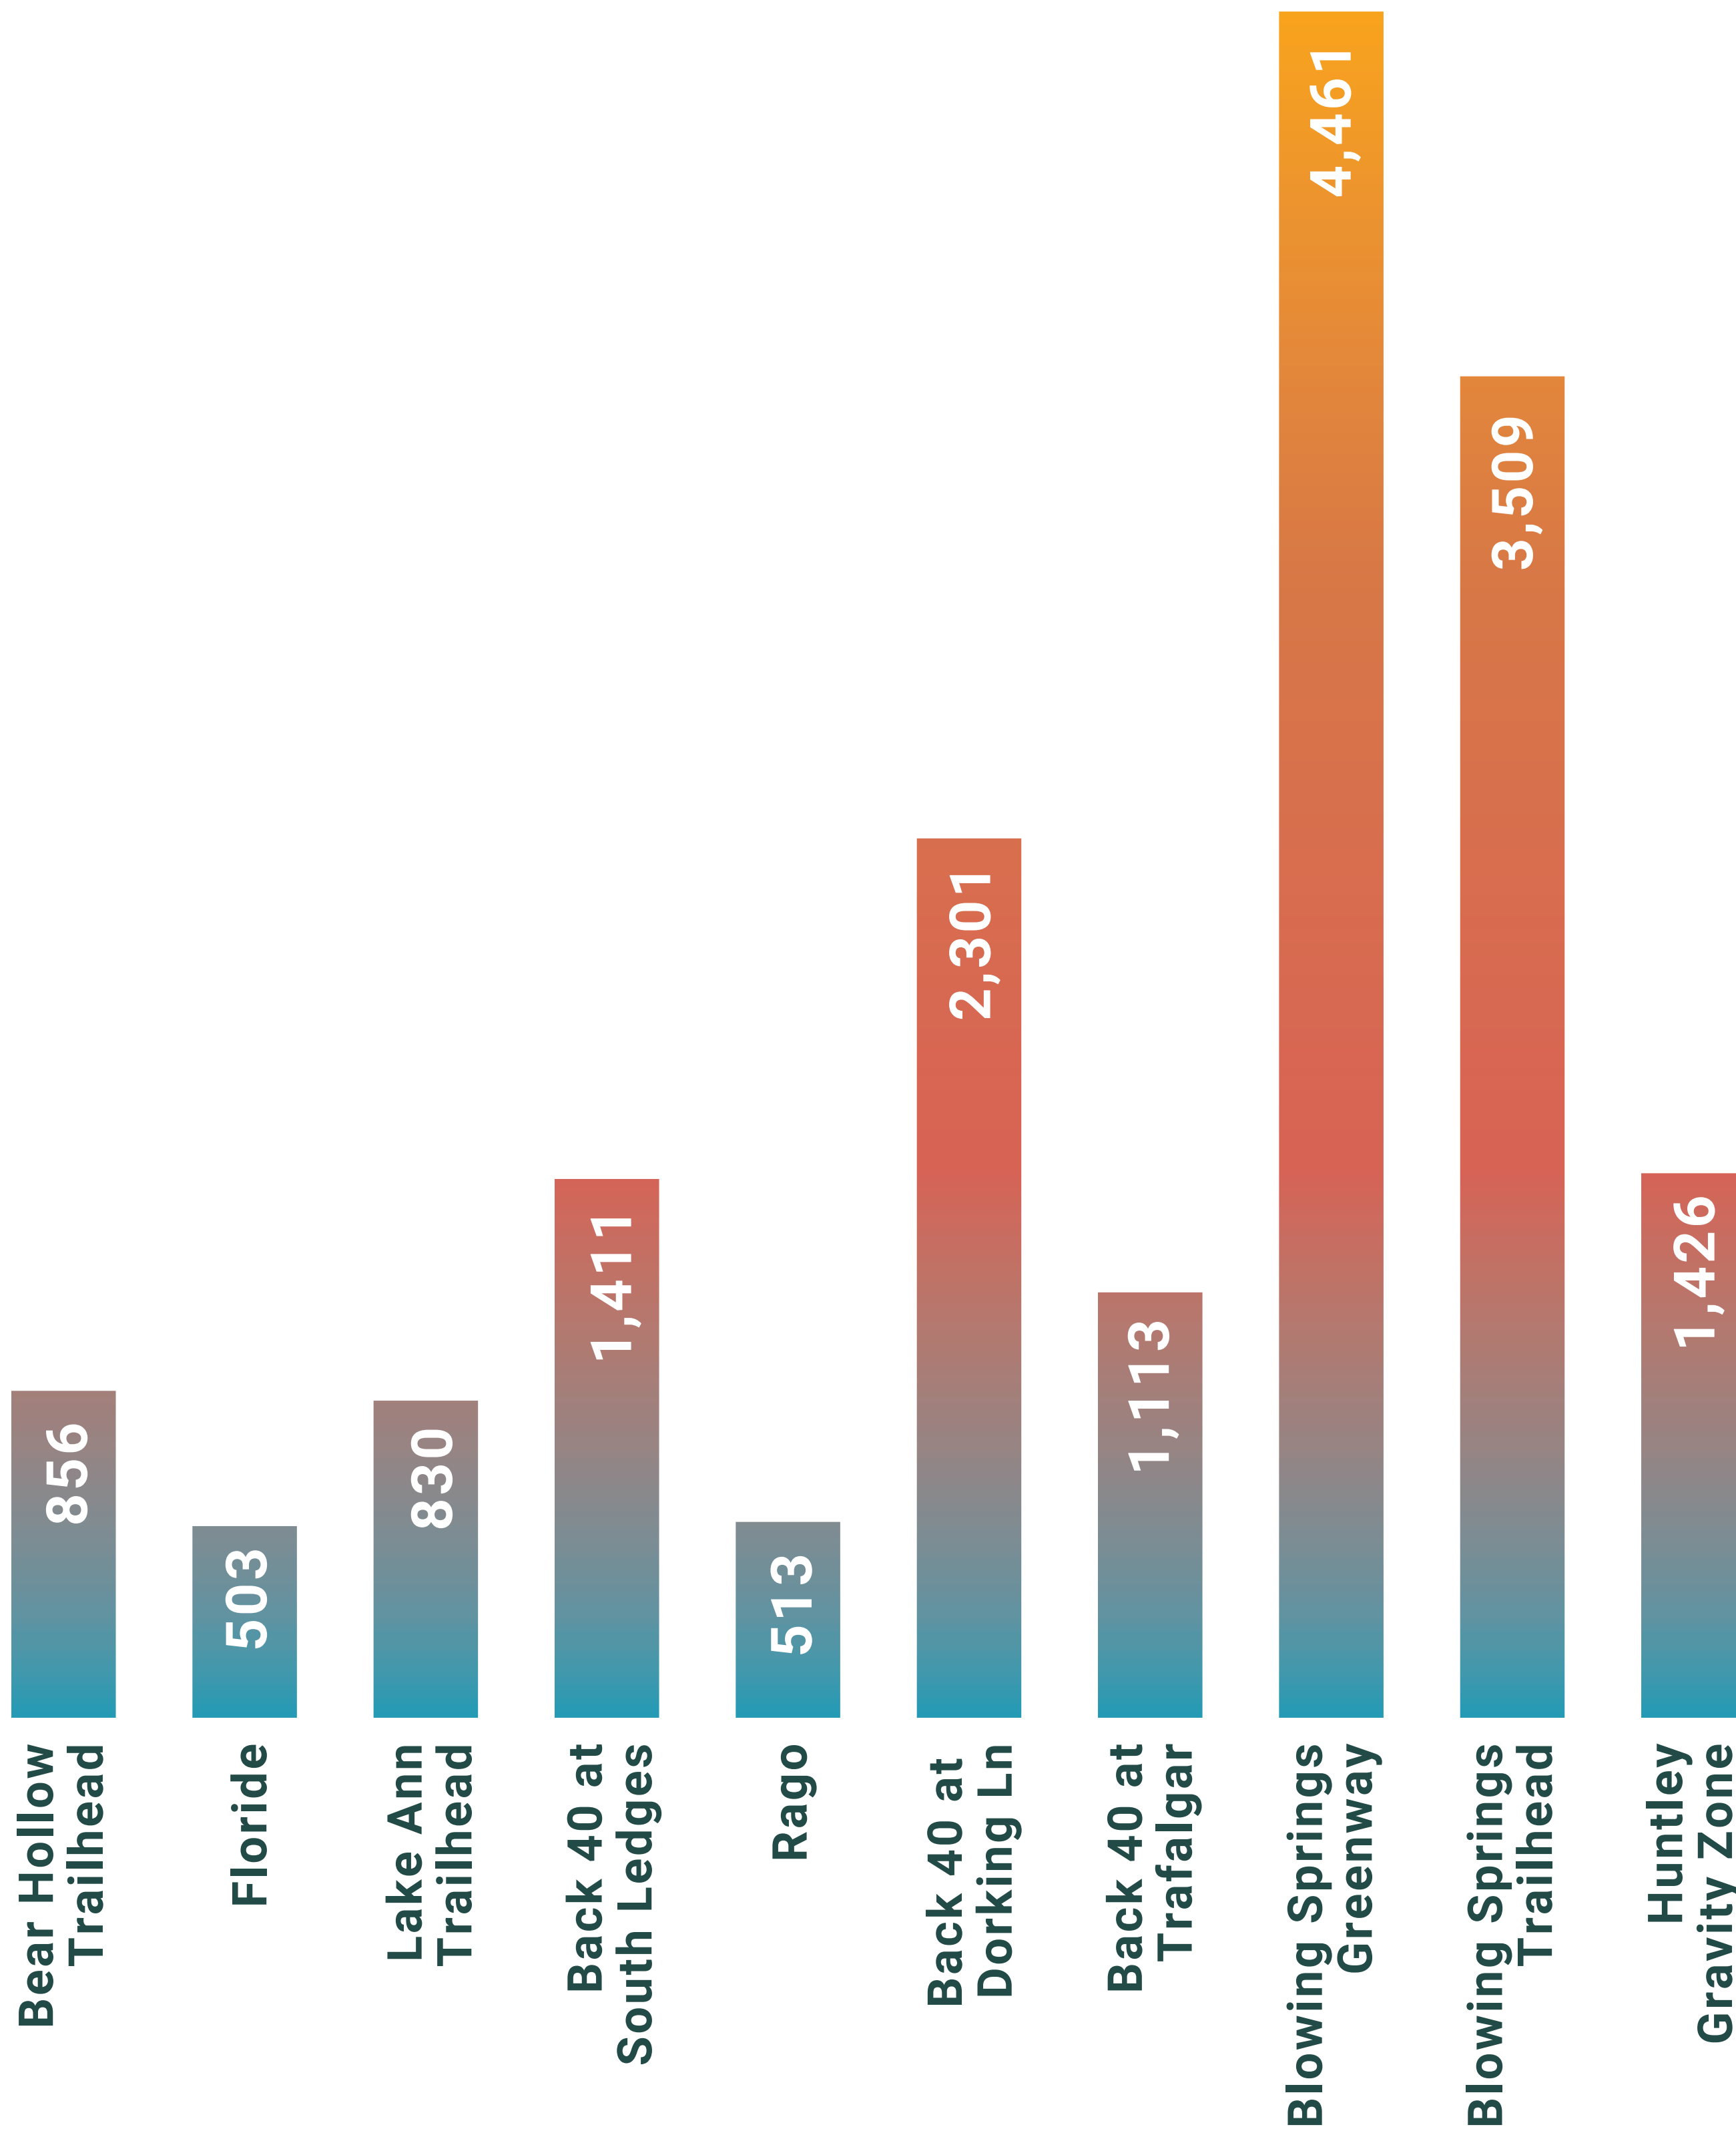

BELLA VISTA TRAIL USE REPORT FEBRUARY 2024

Trail Breakdown

Monthly Trends (Total Uses)

+67.6%

From
Previous Month

-3.3%

From
Feb. 2023

Key Figures

Daily Average

584

Weekday Uses

11,169

Weekend Uses

5,754

Monthly Total

16,923

Year-to-Date

27,023

Busiest Day

02/24/24