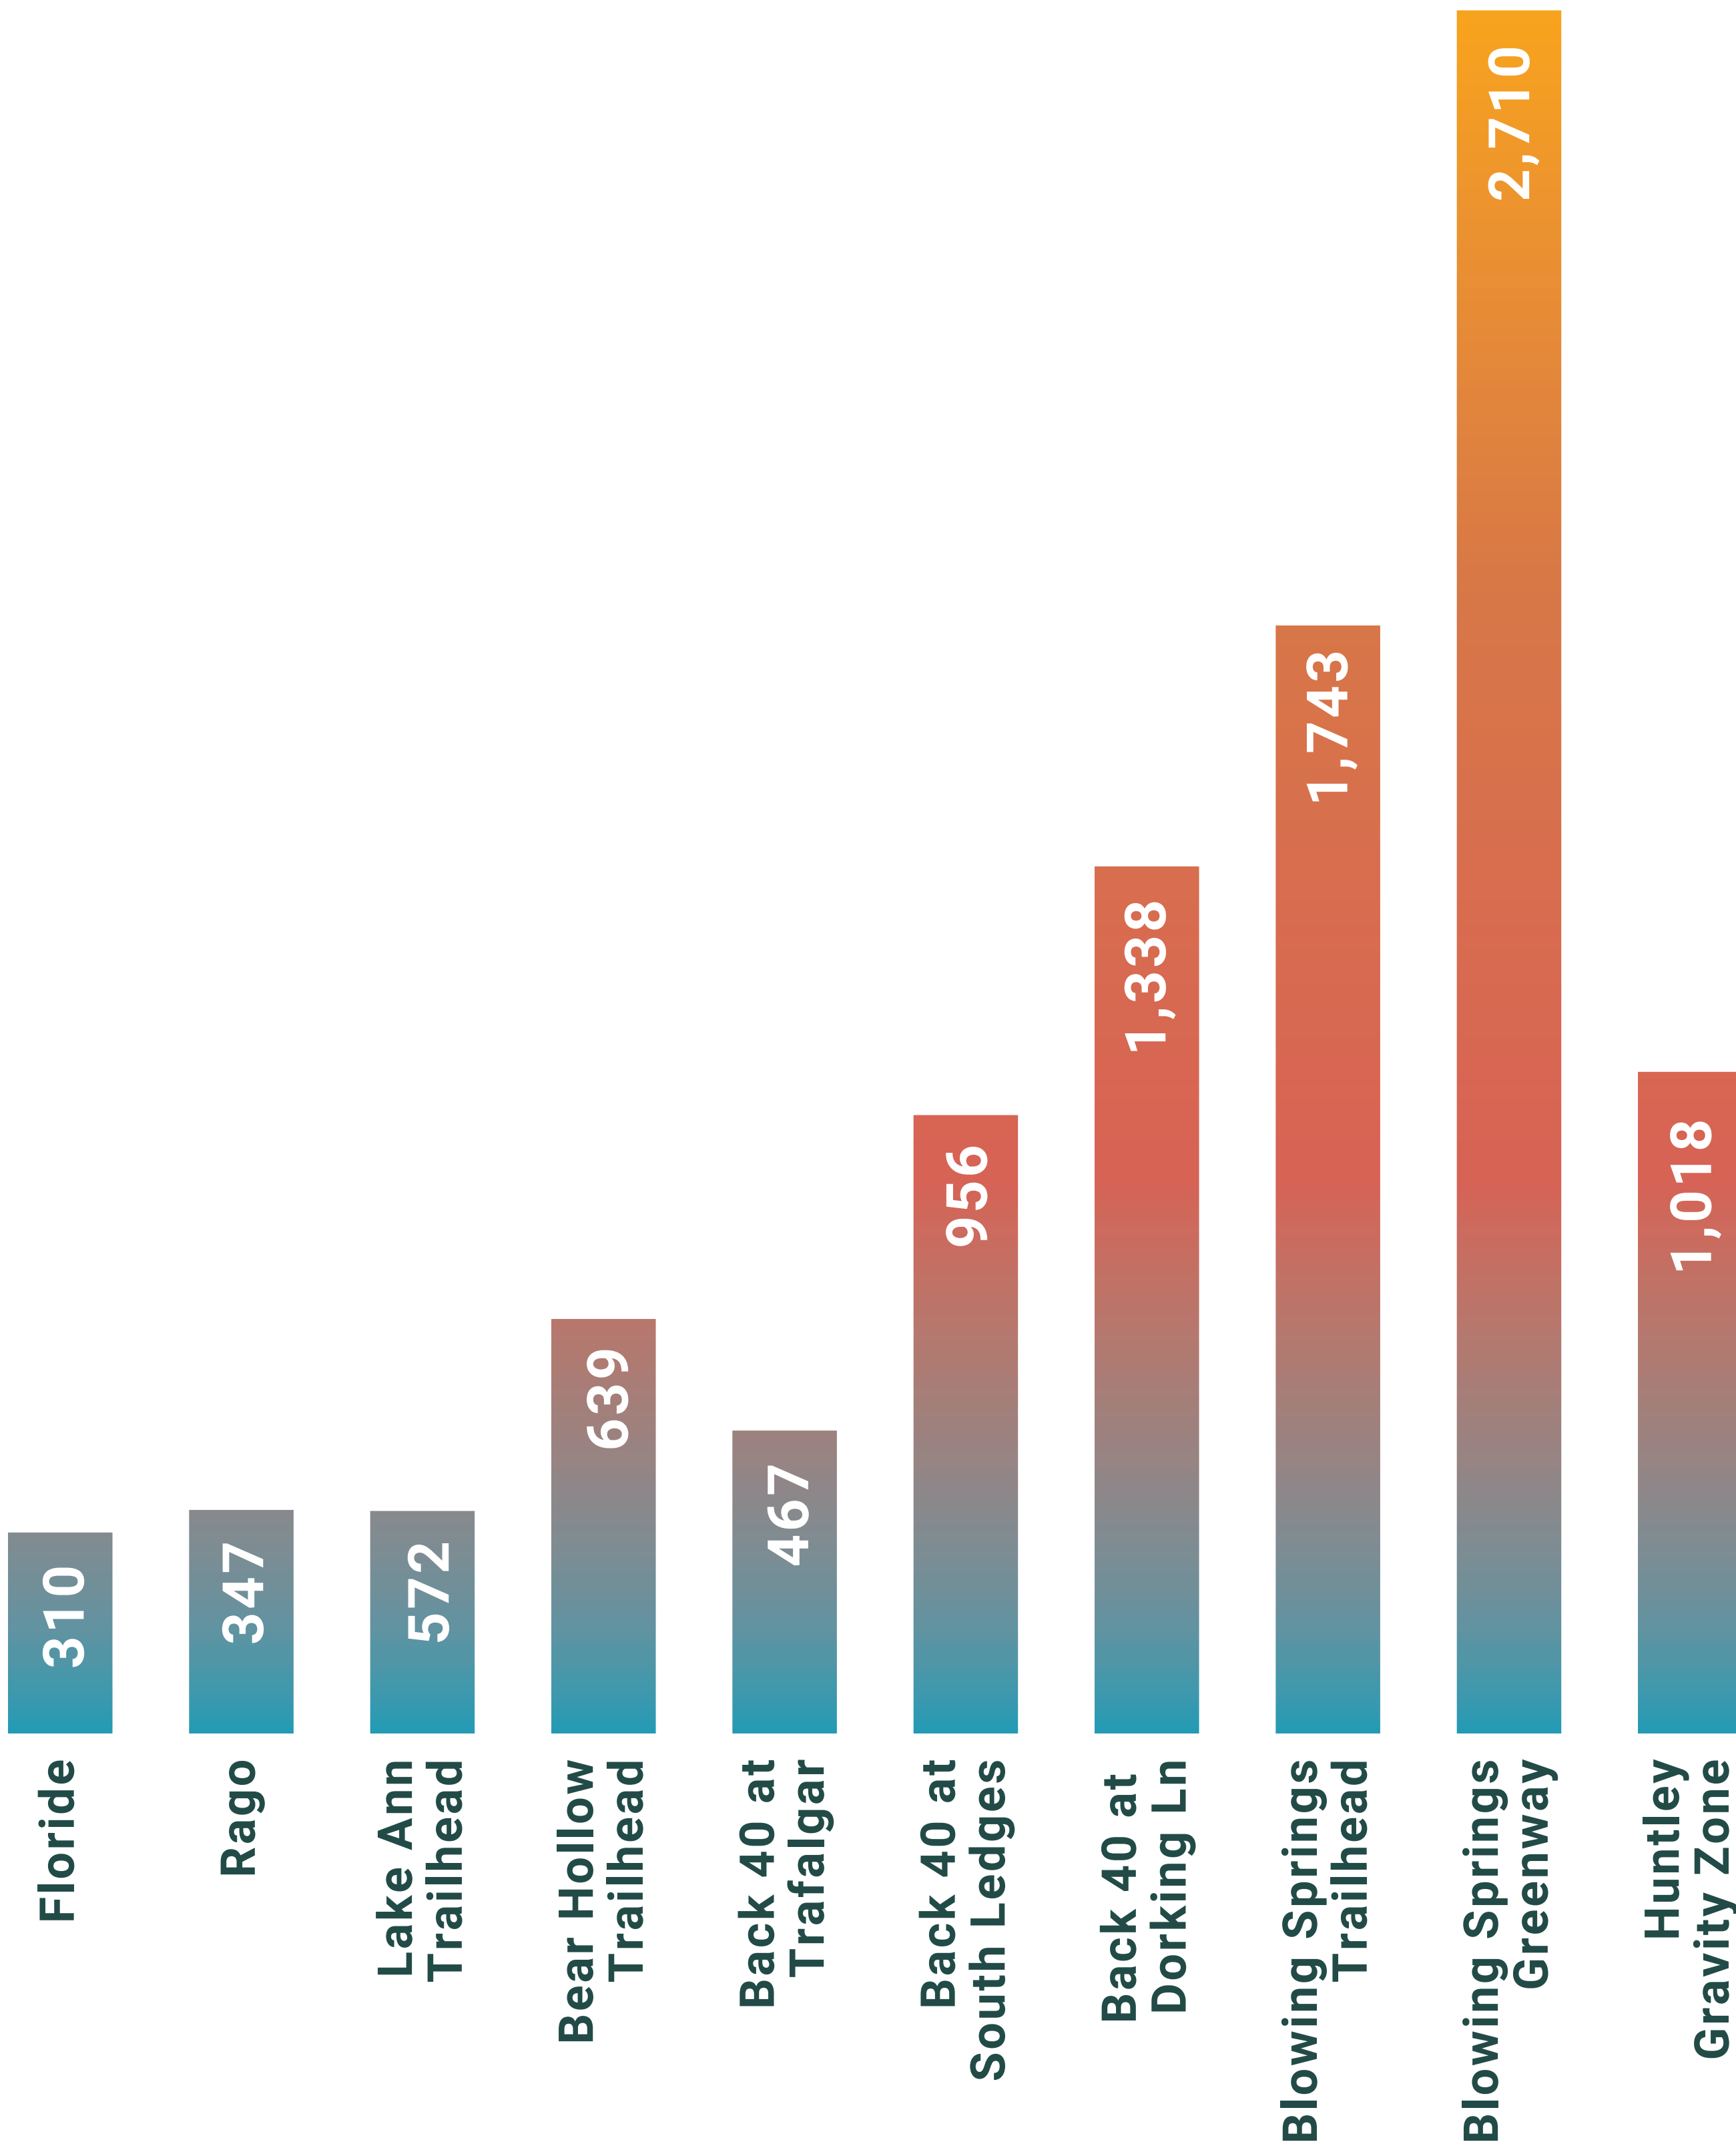

BELLA VISTA TRAIL USE REPORT

JANUARY 2024

Trail Breakdown

Monthly Trends (Total Uses)

-42.3%

From
Last Month

-36.1%

From
Last Jan.

Key Figures

Daily Average

326

Weekday Uses

7,053

Weekend Uses

3,047

Monthly Total

10,100

Year-to-Date

10,100

Busiest Day

01/07/24