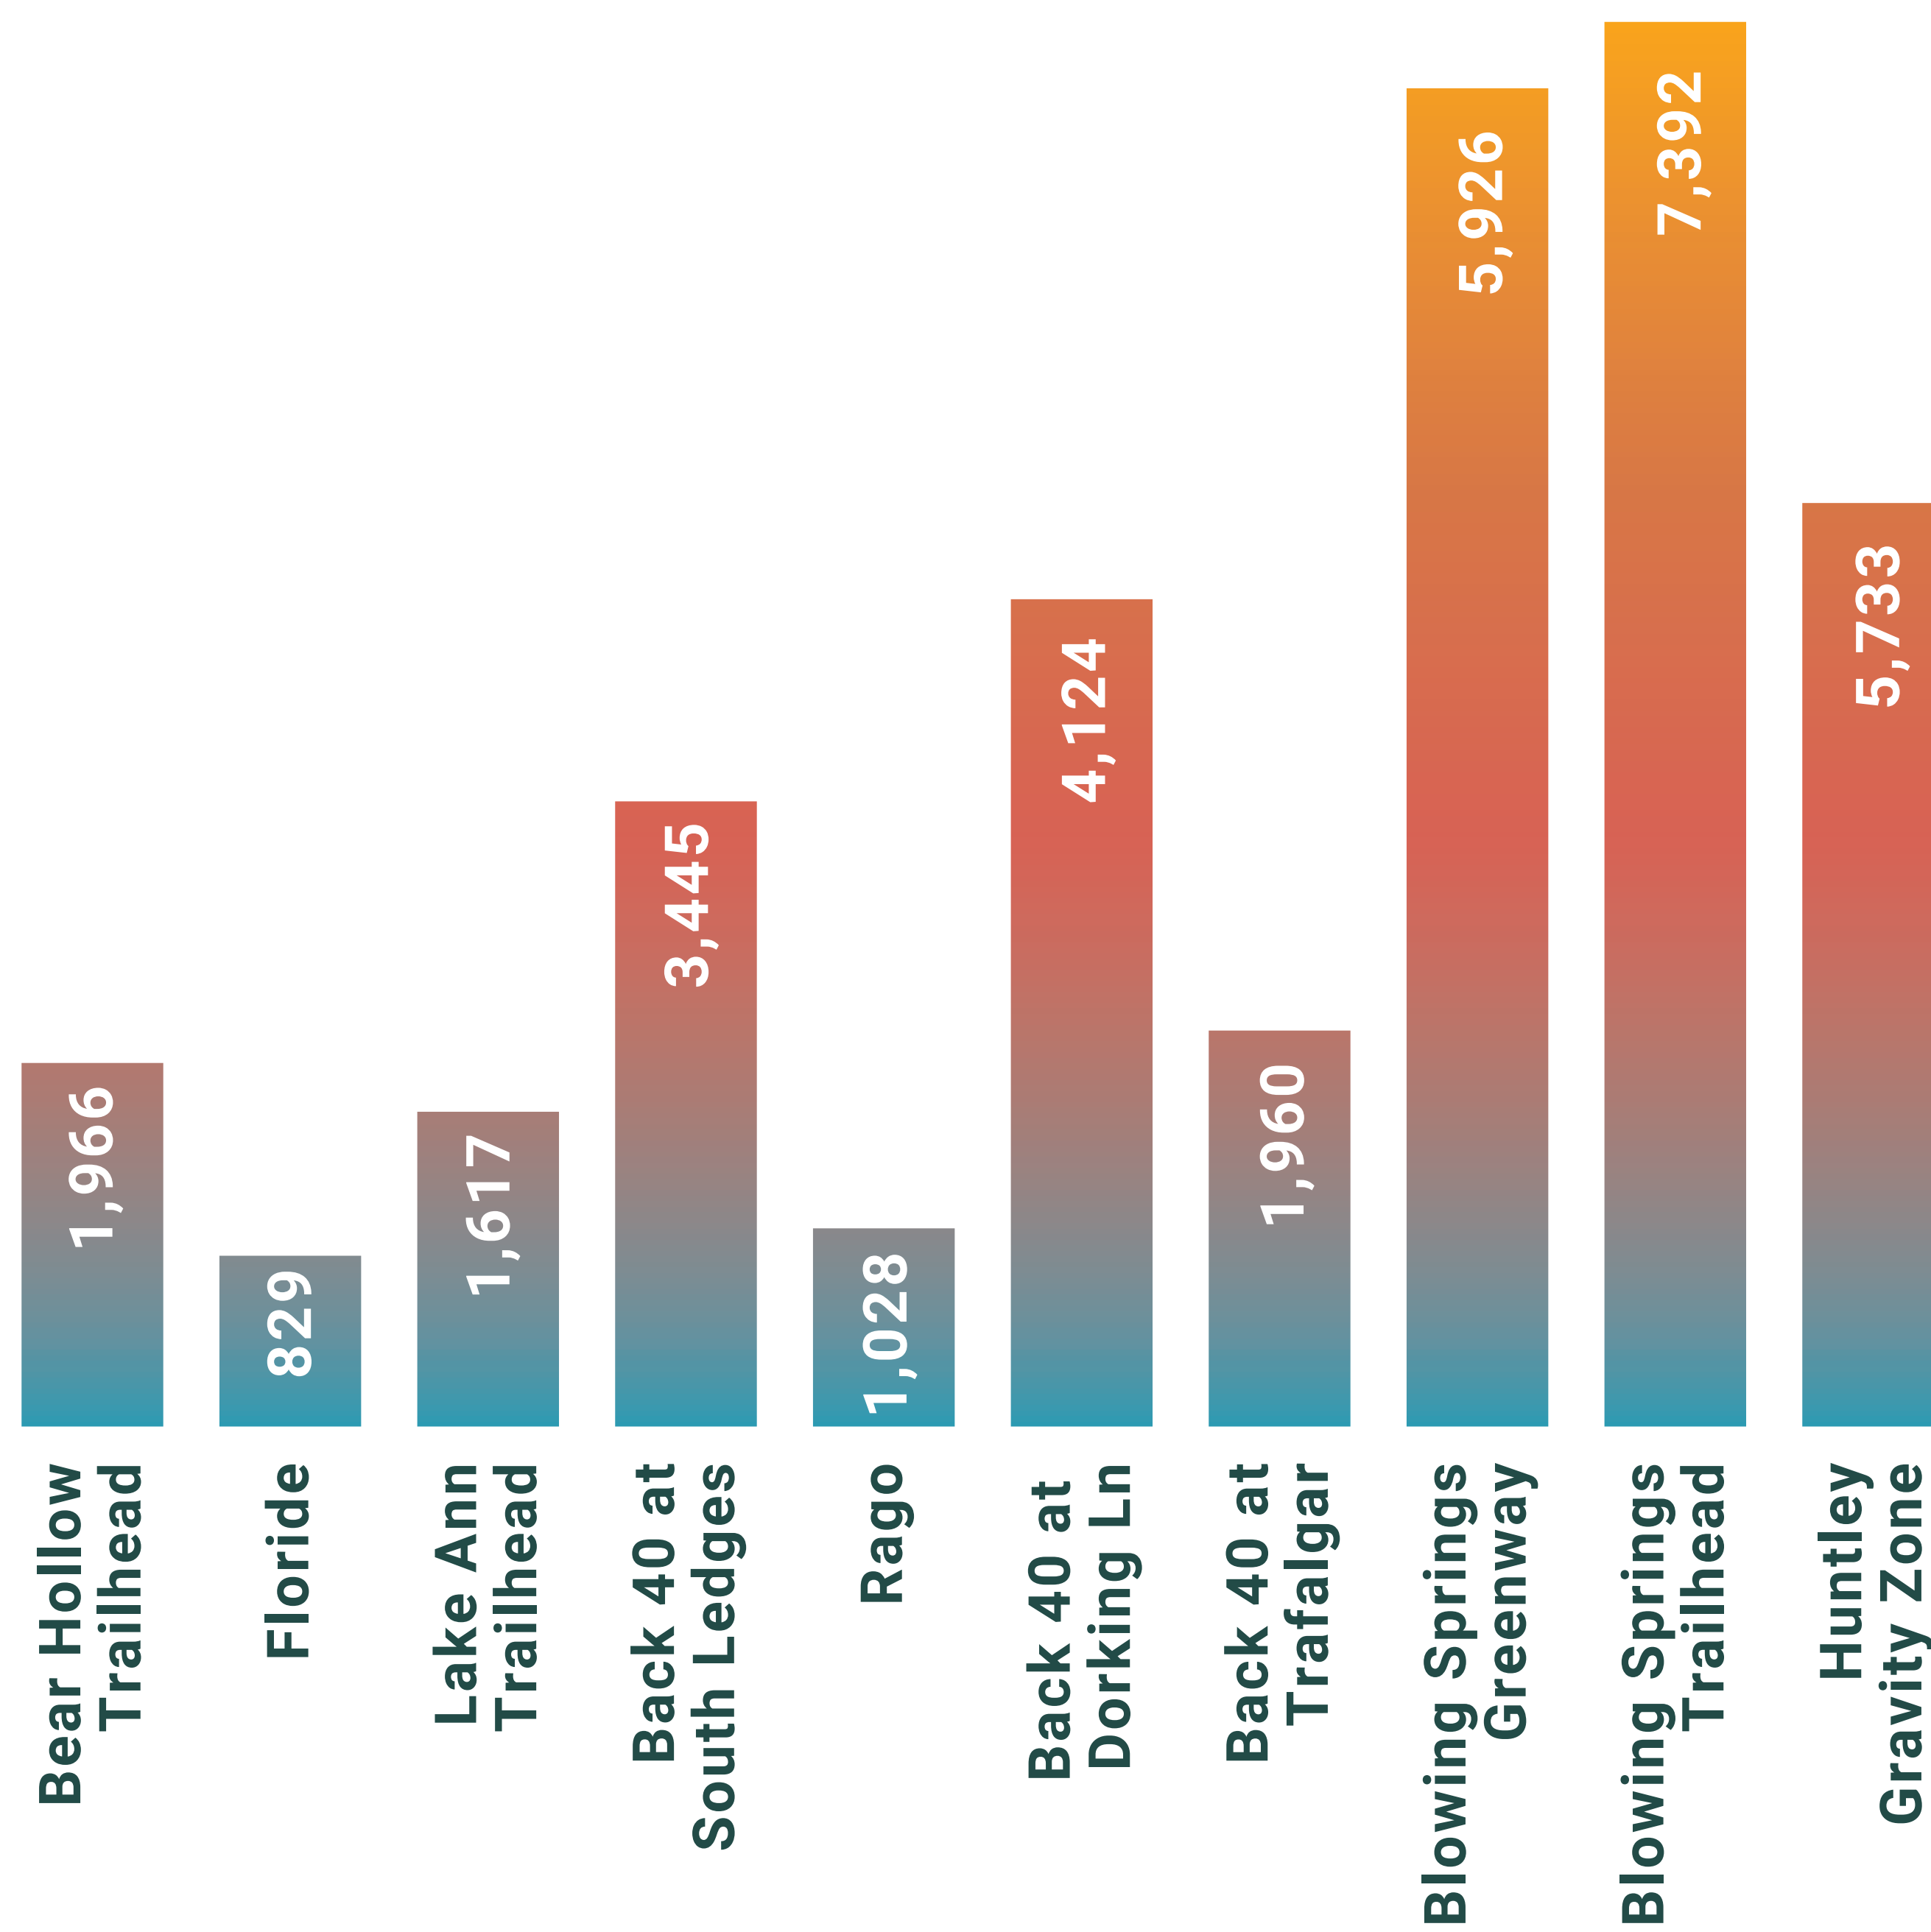

## MARCH 2024

### Trail Breakdown

### Key Figures

Daily Average

**1,097**

Weekday Uses

**18,932**

Weekend Uses

**15,088**

Monthly Total

**34,020**

Year-to-Date

**67,012**

Busiest Day

**03/11/24**