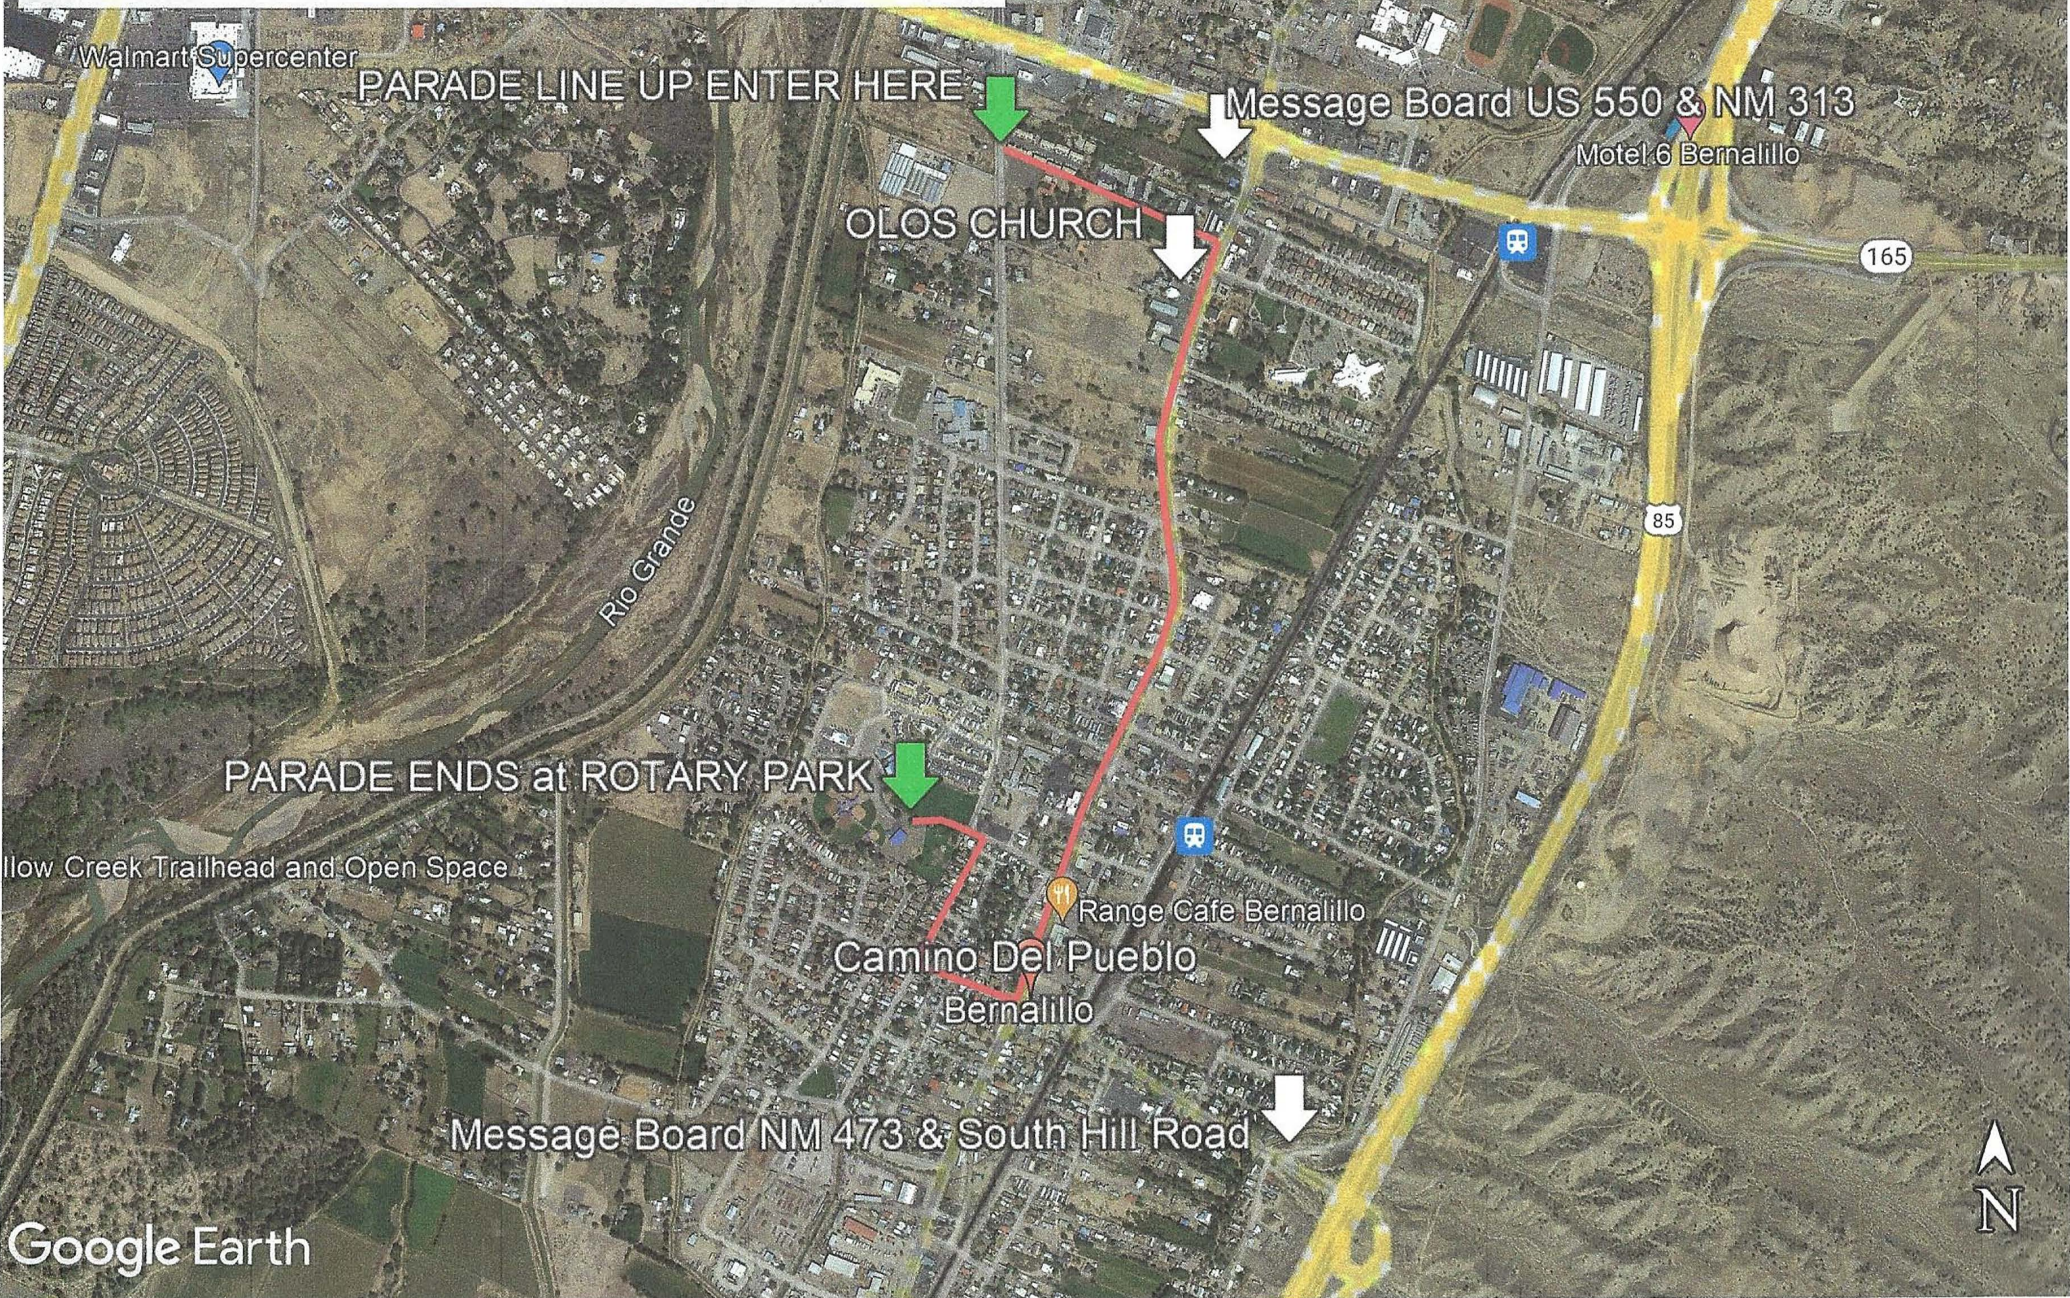

38th Annual Nighttime Christmas Parade

Parade route=red line

Message Board placements=white arrows

Message: SPECIAL EVENT-EXPECT DELAYS

Walmart Supercenter

PARADE LINE UP ENTER HERE

Message Board US 550 & NM 313

Motel 6 Bernalillo

OLOS CHURCH

Rio Grande

PARADE ENDS at ROTARY PARK

Flow Creek Trailhead and Open Space

Range Cafe Bernalillo

Camino Del Pueblo
Bernalillo

Message Board NM 473 & South Hill Road