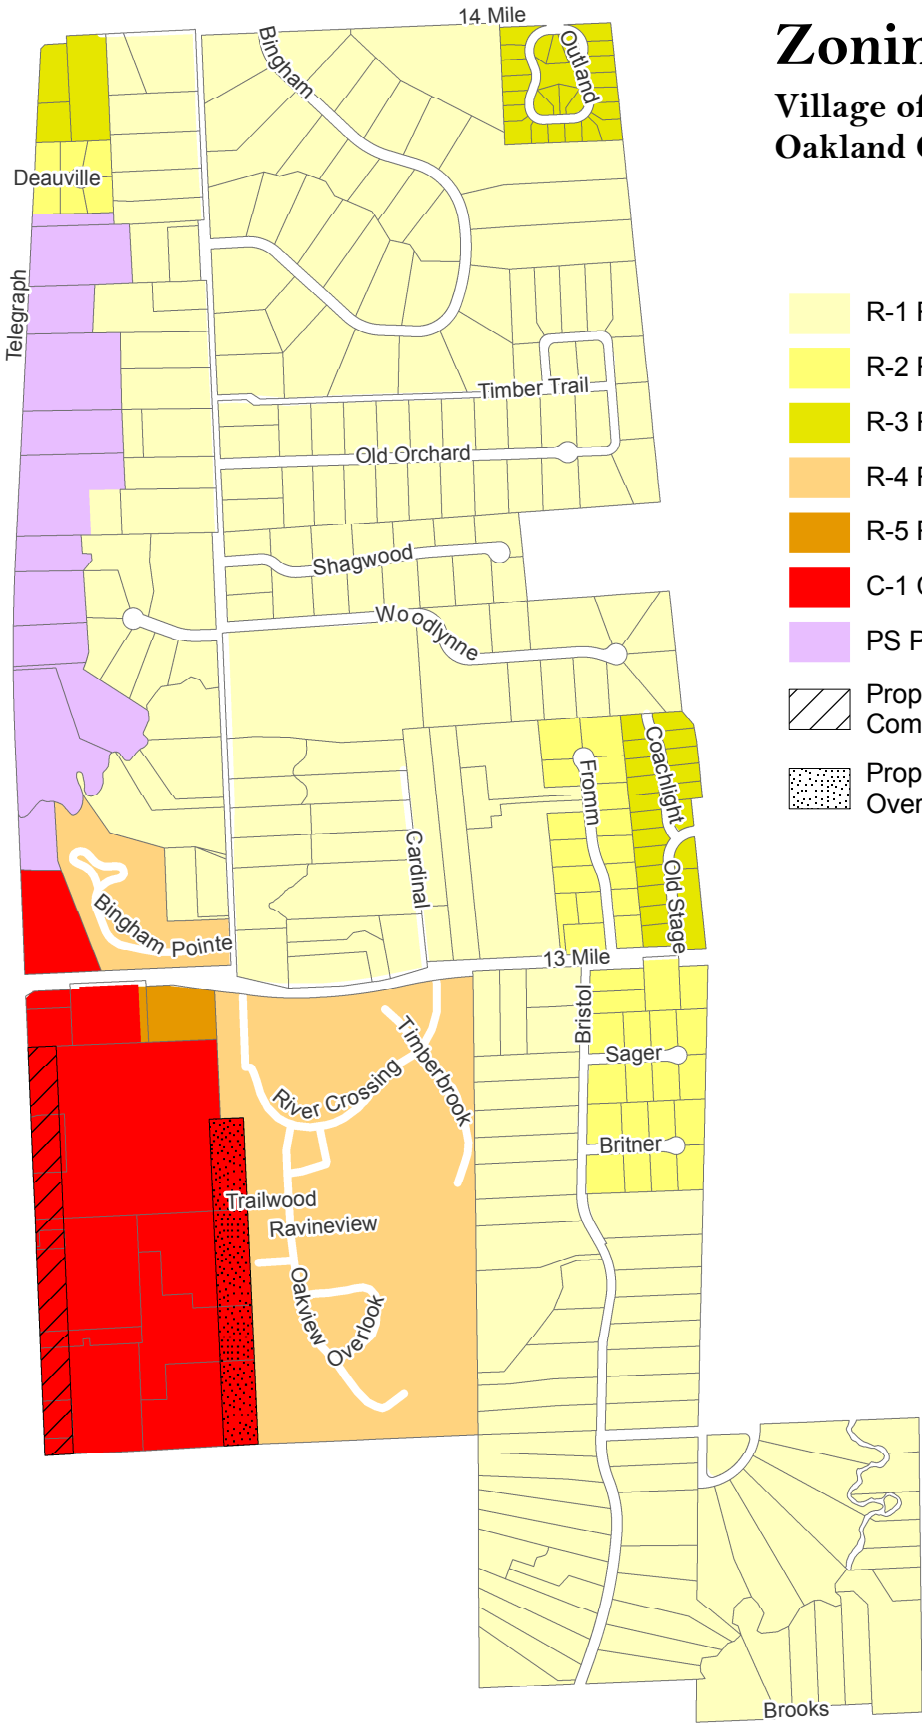

# Zoning Districts

Village of Bingham Farms  
Oakland County, Michigan

- R-1 Residential
- R-2 Residential
- R-3 Residential
- R-4 Residential
- R-5 Residential
- C-1 Commercial
- PS Professional Services
- Proposed Frontage Commercial Overlay
- Proposed Residential Overlay

Sources: Oakland County GIS, Clearzoning  
Created November 3, 2015