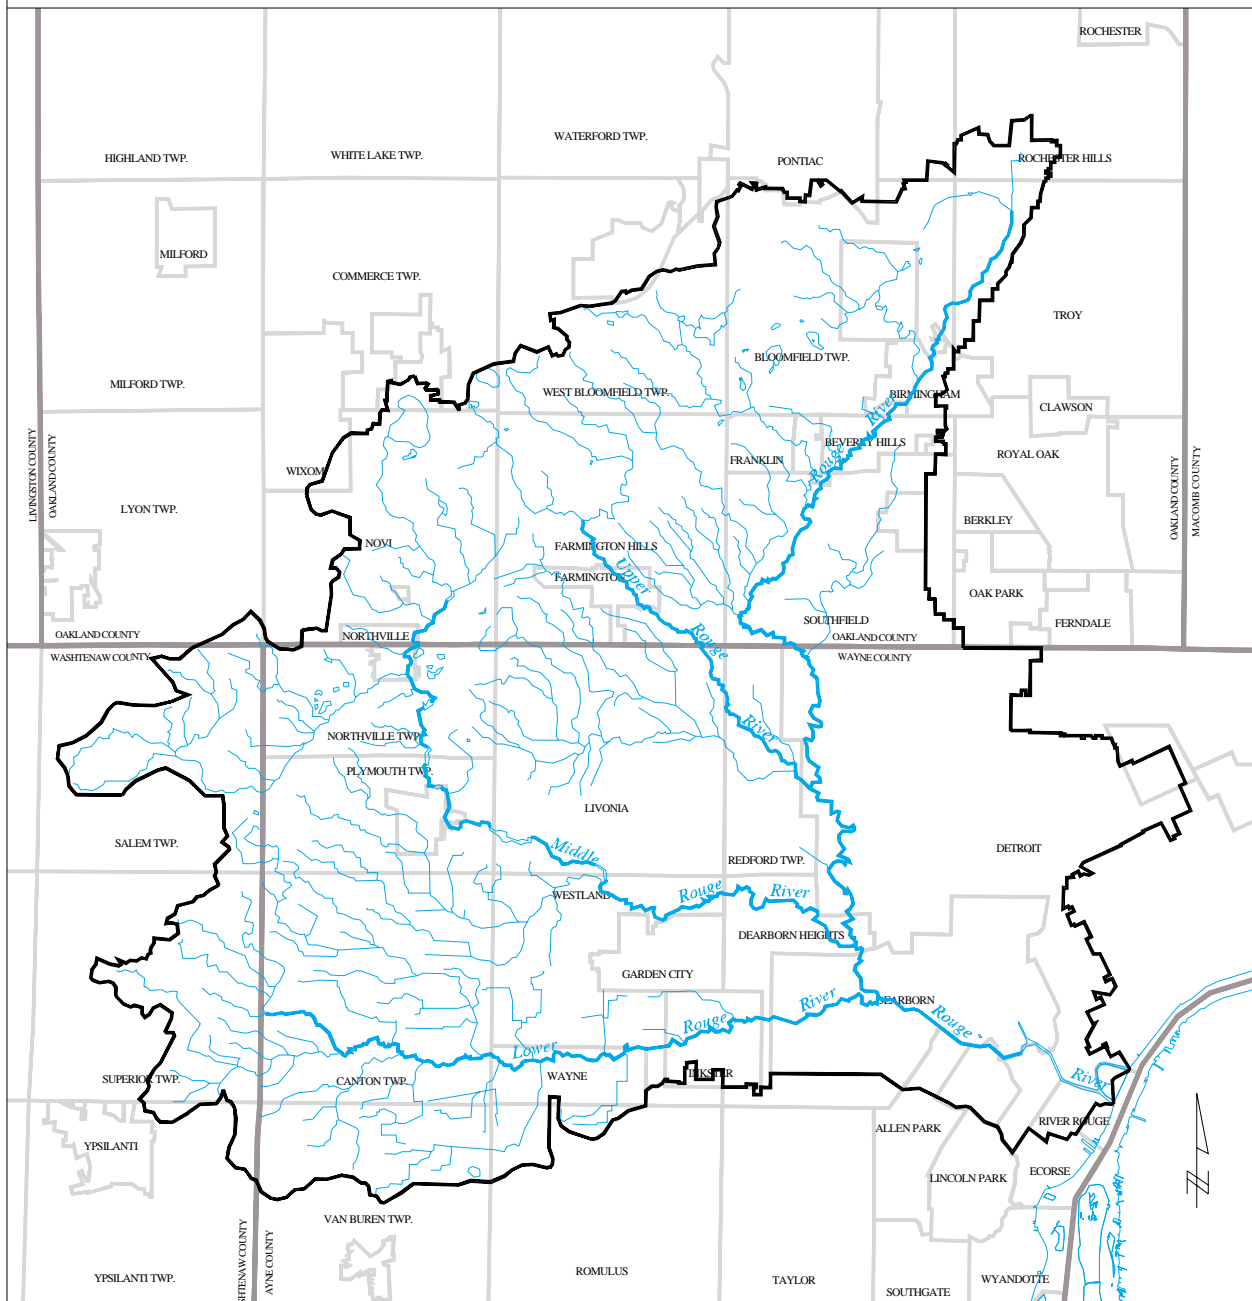

# ROUGE RIVER WATERSHED

## Base Map

### LEGEND

- Watershed boundary
- Major branches
- Tributaries
- Community boundaries
- County boundaries