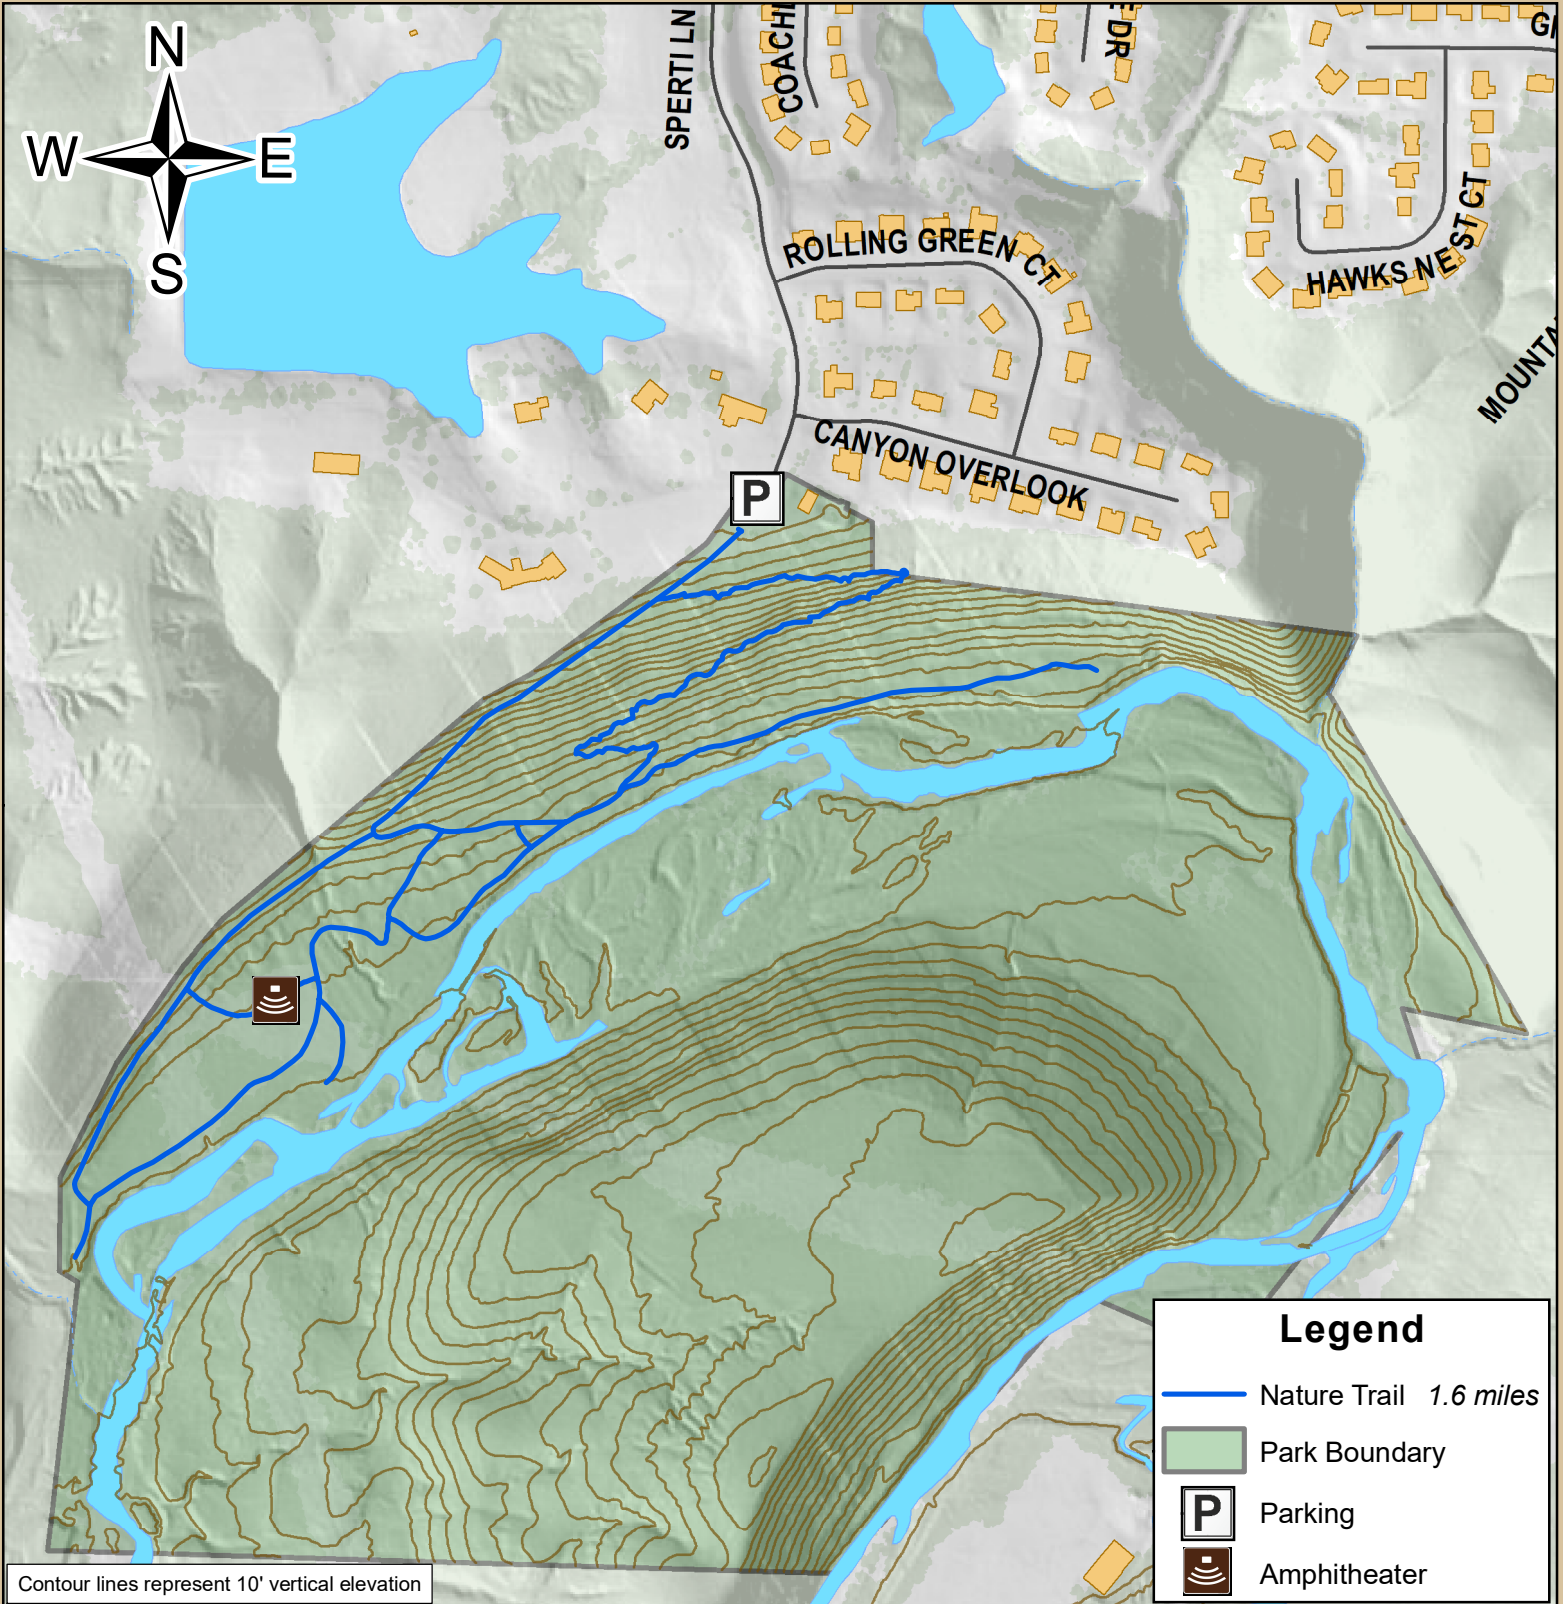

Gunpowder Creek Nature Park

6750 Sperti Lane, Burlington, KY 41005

0 500 1,000 1,500 Feet