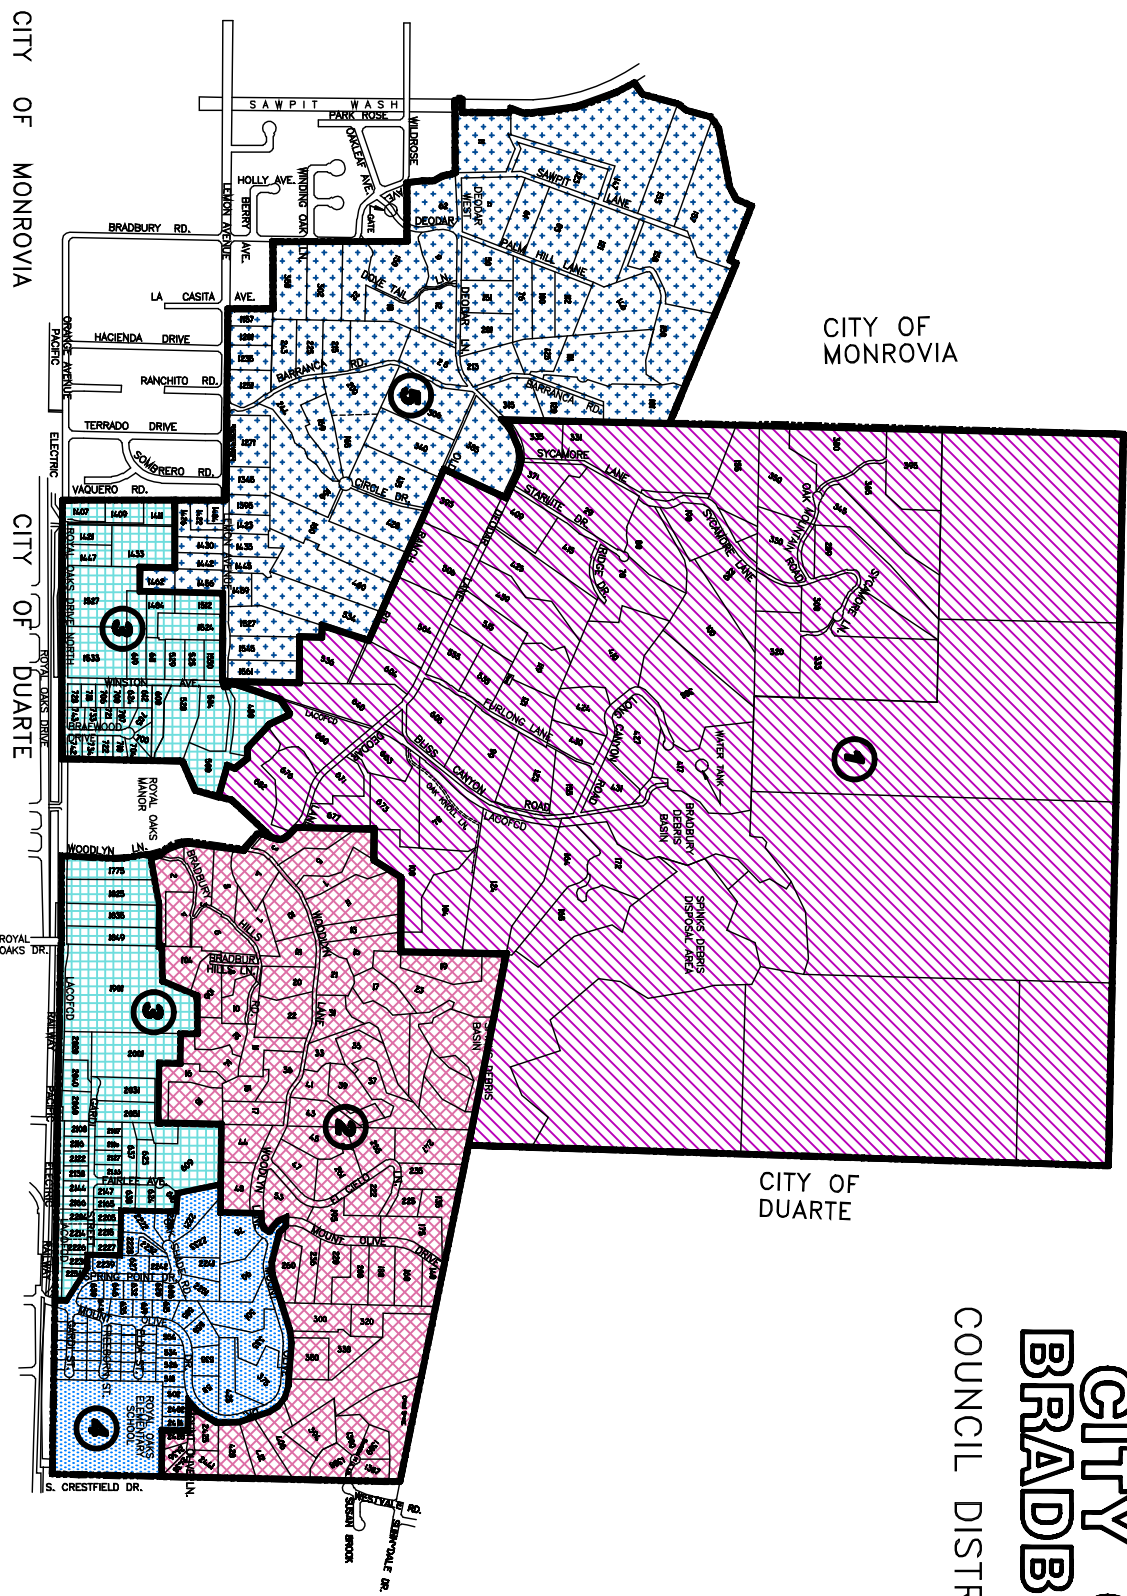

CITY OF BRADBURY

COUNCIL DISTRICT MAP

Revised: 01-17-12

NORTH
0 1000 2000
500