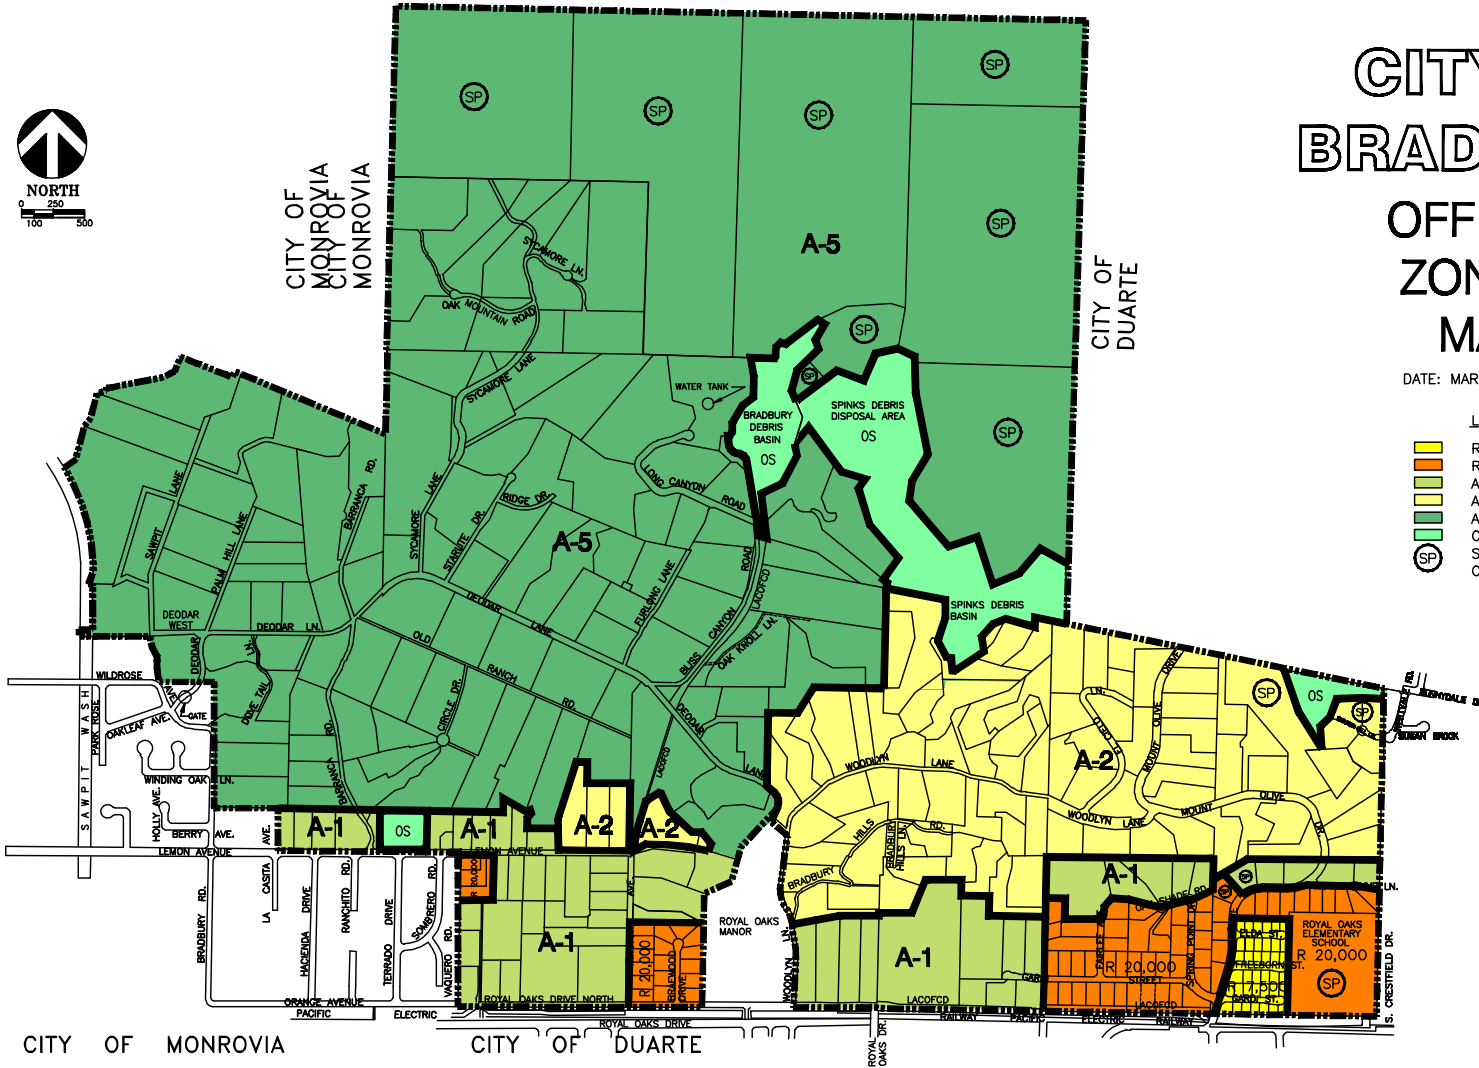

CITY OF
MONROVIA
CITY OF
MONROVIA

CITY OF BRADBURY OFFICIAL ZONING MAP

DATE: MARCH 20, 2007

Legend

- R-7,500
- R-20,000
- A-1
- A-2
- A-5
- Open Space
- Specific Plan Overlay

CITY OF MONROVIA

CITY OF DUARTE

ROYAL OAKS DR

ROYAL OAKS DR