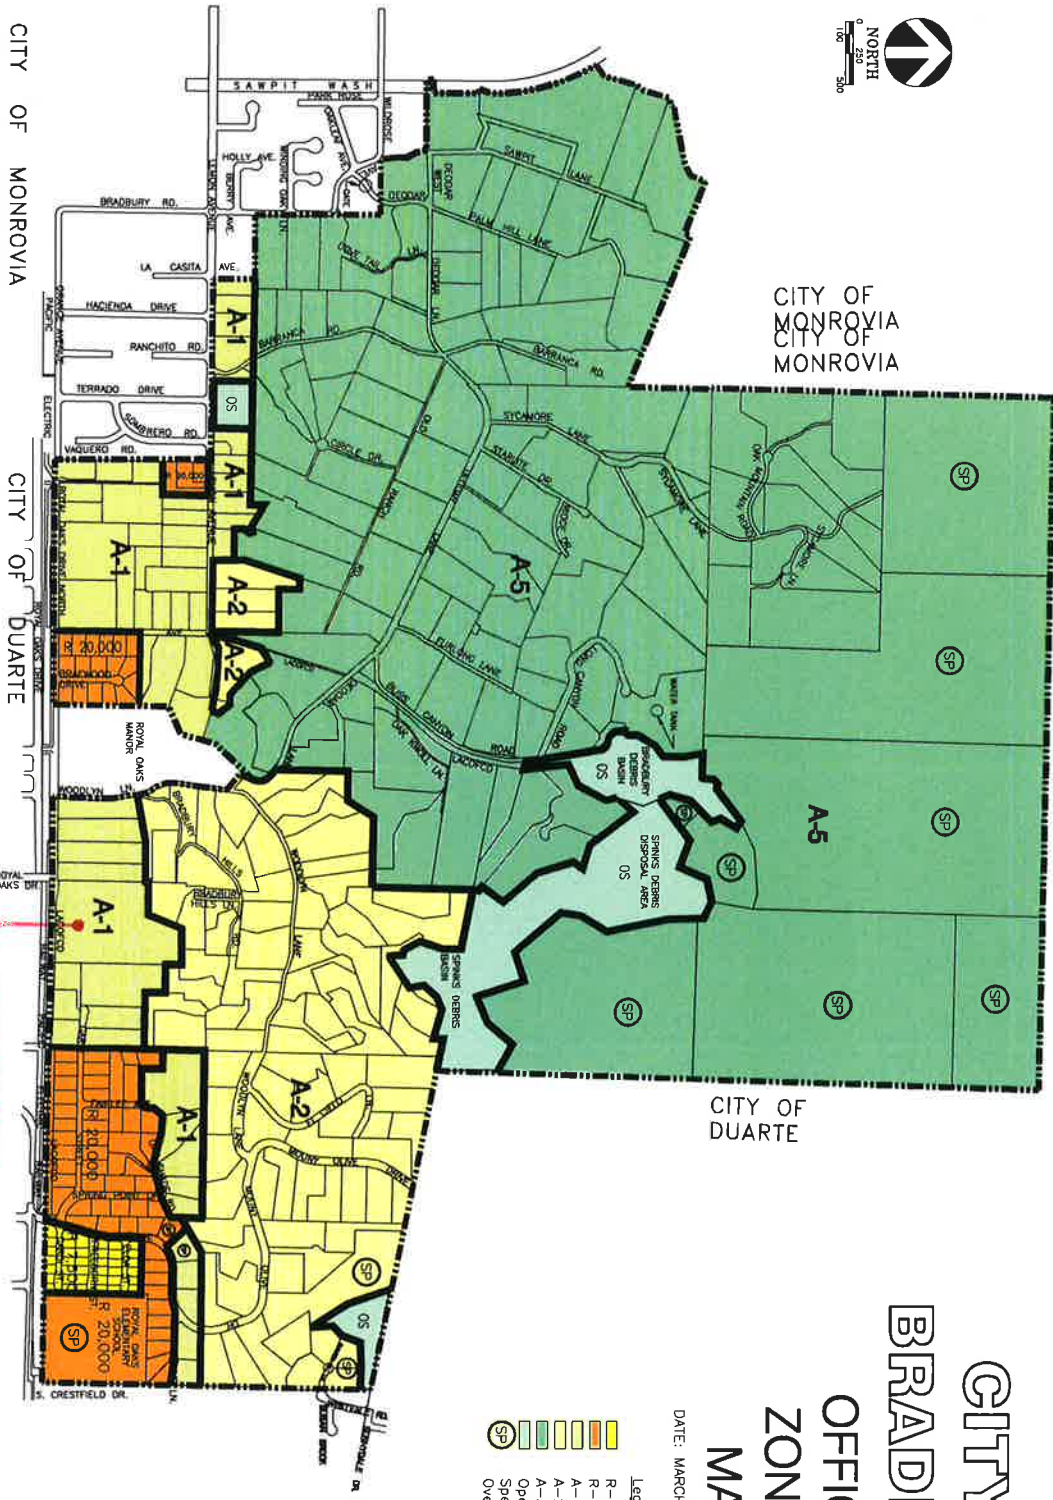

CITY OF
MONROVIA
CITY OF
MONROVIA

CITY OF
DUARTE

SITE LOCATION

CITY OF BRADBURY OFFICIAL ZONING MAP

DATE: MARCH 20, 2007

- Legend
- R-7,500
 - R-20,000
 - A-1
 - A-2
 - A-3
 - Open Space
 - Specific Plan
 - Overlay
 - SP