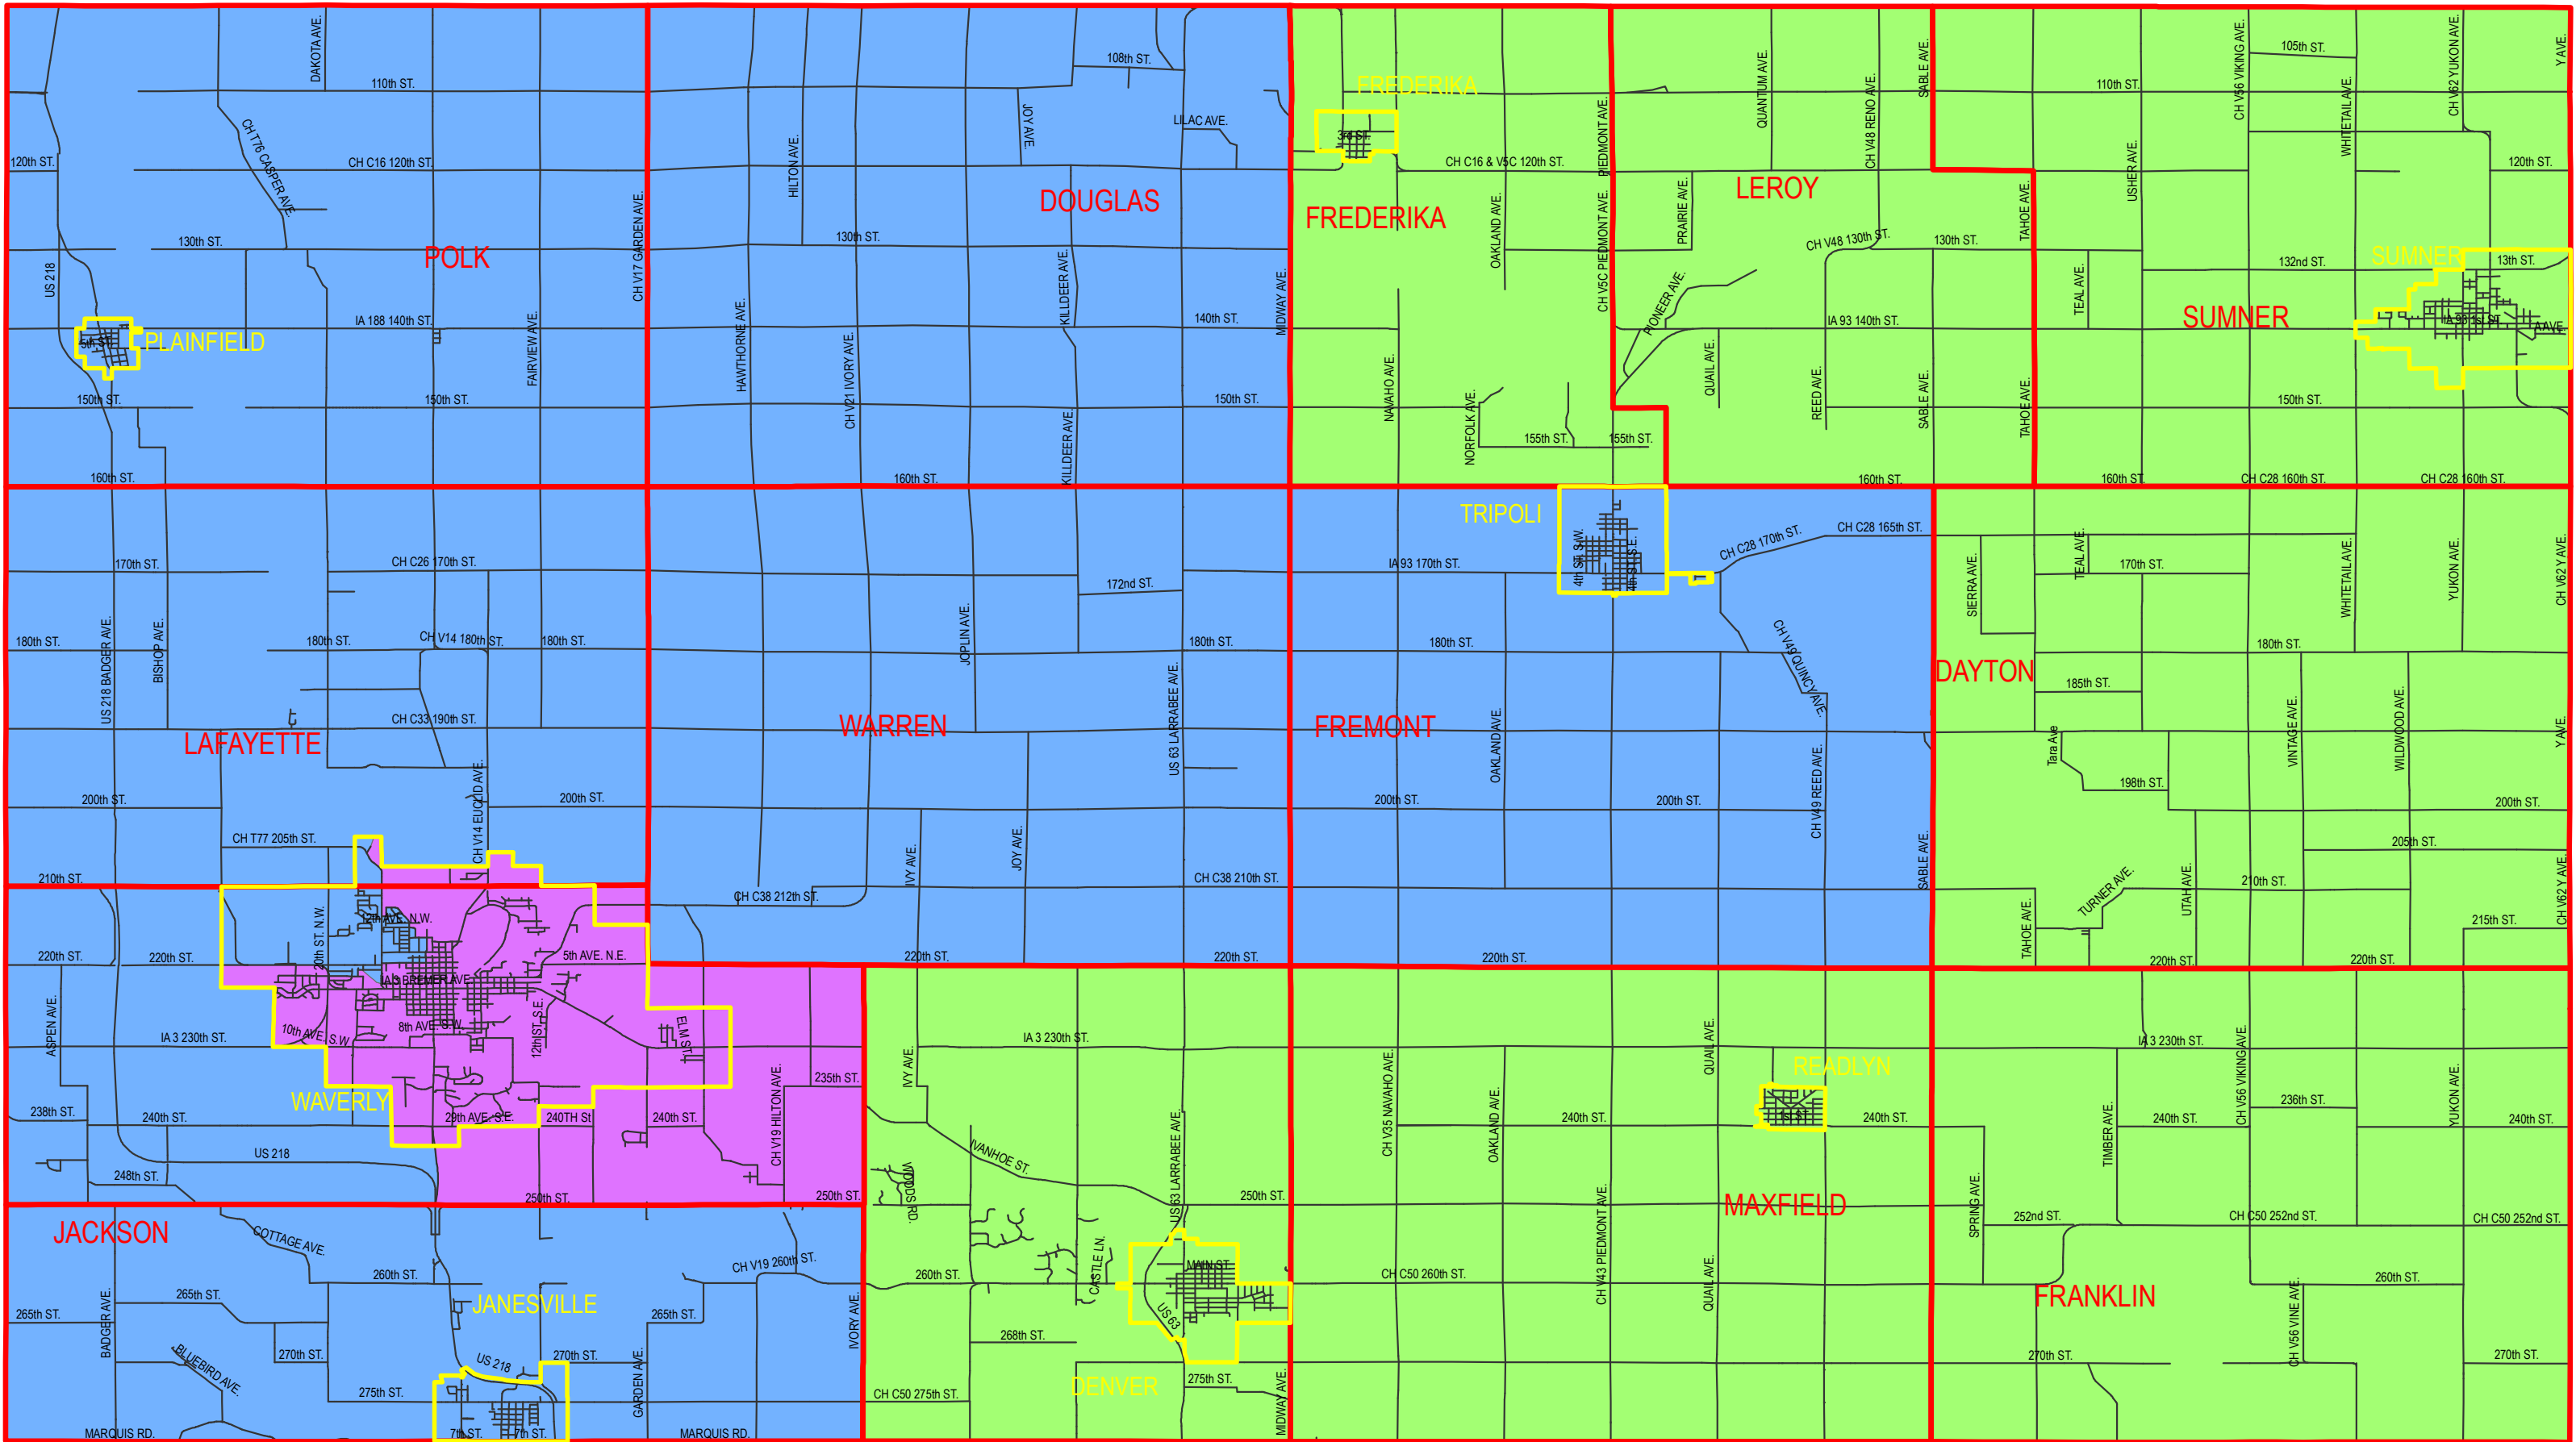

Bremer County Supervisor's Districts

Legend

	City Limits		Supervisor Districts
	Political Twp		District 1
	Road Centerlines		District 2
			District 3