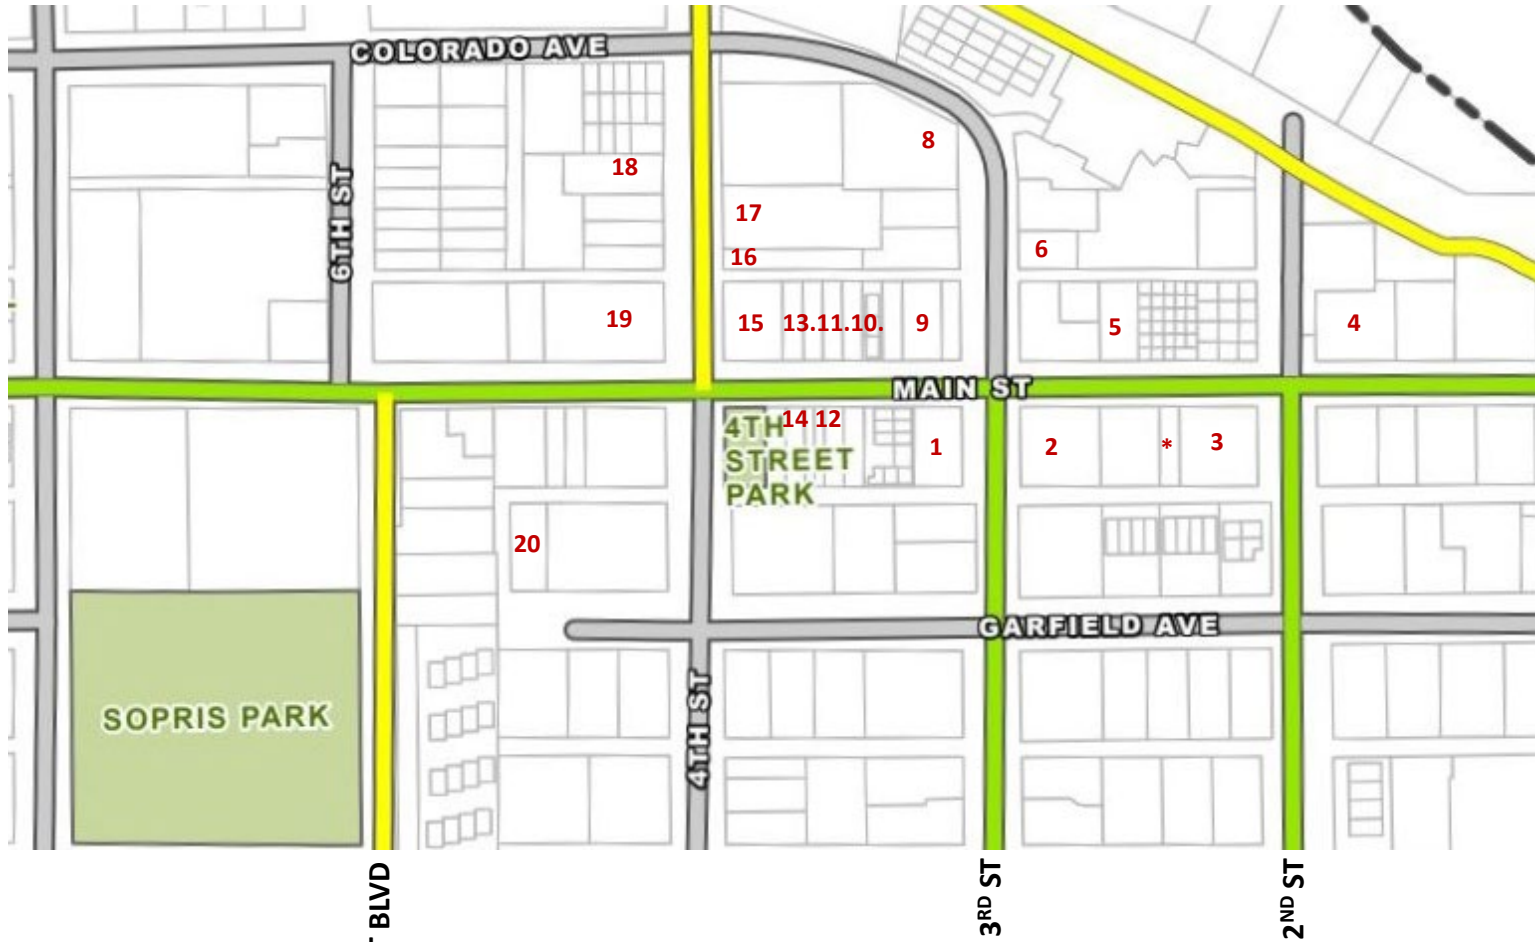

| TOUR 1 - North & Southwest |
|---------------------------------------|
| 1. 65 N6th St |
| 2. 610 Colorado Ave |
| 3. 687 Colorado Ave |
| 4. 689 Main St |
| 5. 711 Main St |
| 6. 85 N7th St (also 726 Colorado Ave) |
| 7. 189 N7th St |

| TOUR 2 - Southeast |
|---------------------------------------|
| * 65 N3rd St across Main, not on tour |
| 1. 75 S3rd St |
| 2. 86 S3rd St (2 surveys) |
| 3. 156 Garfield Ave (2 surveys) |
| 4. 104 Garfield Ave |
| 5. 211 Euclid Ave |
| 6. 251 Euclid Ave |
| 7. 279 Euclid Ave |
| 8. 195 S3rd St |
| 9. 235 S3rd St |
| 10. 259 Spris Ave |
| 11. 464 S3rd St |
| 12. 389 Spris Ave |
| 13. 275 S4th St |
| 14. 225 S4th St |
| 15. 378 Euclid Ave |
| 16. 174 S4th St |
| 17. 162 S4th St |
| 18. 370 Garfield Ave |
| 19. 326 Garfield Ave |
| 20. 410 Garfield Ave |

| Museums |
|---------------------------------------|
| 301 Lewies Ln - Thompson House Museum |
| 499 Weant Blvd - Cabin & Town Jail |

11

Town of Carbondale Walking Tours

WEANT BLVD

| Museums |
|---------------------------------------|
| 301 Lewies Ln - Thompson House Museum |
| 499 Weant Blvd - Cabin & Town Jail |

| Downtown HCC |
|--|
| 1. 302 Main St (Odd Fellows Lodge) |
| 2. 26 S 3rd St (Village Smithy) |
| 3. 202 Main St (The Creamery) |
| 4. 199 Main St (Tanney Ranch) |
| 5. 259 Main St (Engel & Volkers - cobbler) |
| 6. 64 & 66 N 3rd St (Mt. Sopris Hotel) |
| 8. 97 N 3rd (train depot) |
| 9. 303 & 311 Main St (Dad Long's Store) |
| 10. 335 Main St (Tandy Drug) |
| 11. 343 Main St (Weant's butcher shop) (City Drug, Tandy Drug) |
| 12. 348 Main St (saloon) |
| 13. 351 Main St (Pour House - groc, movie house, drug store, garage) |
| 14. 358 Main St (saloon) |
| 15. 389 Main St (Potato Growers Assoc) |
| 16. 36 N 4th St (Livery) |
| 17. 38 N 4th St (Churchill Bldg) |
| 18. 55 N. 4th St (Bagett's Grocery) |
| 19. 403 Main St (The Dinkel Bldg) |
| 20. 505 & 511 Garfield Ave (Robinson & White Granary) |