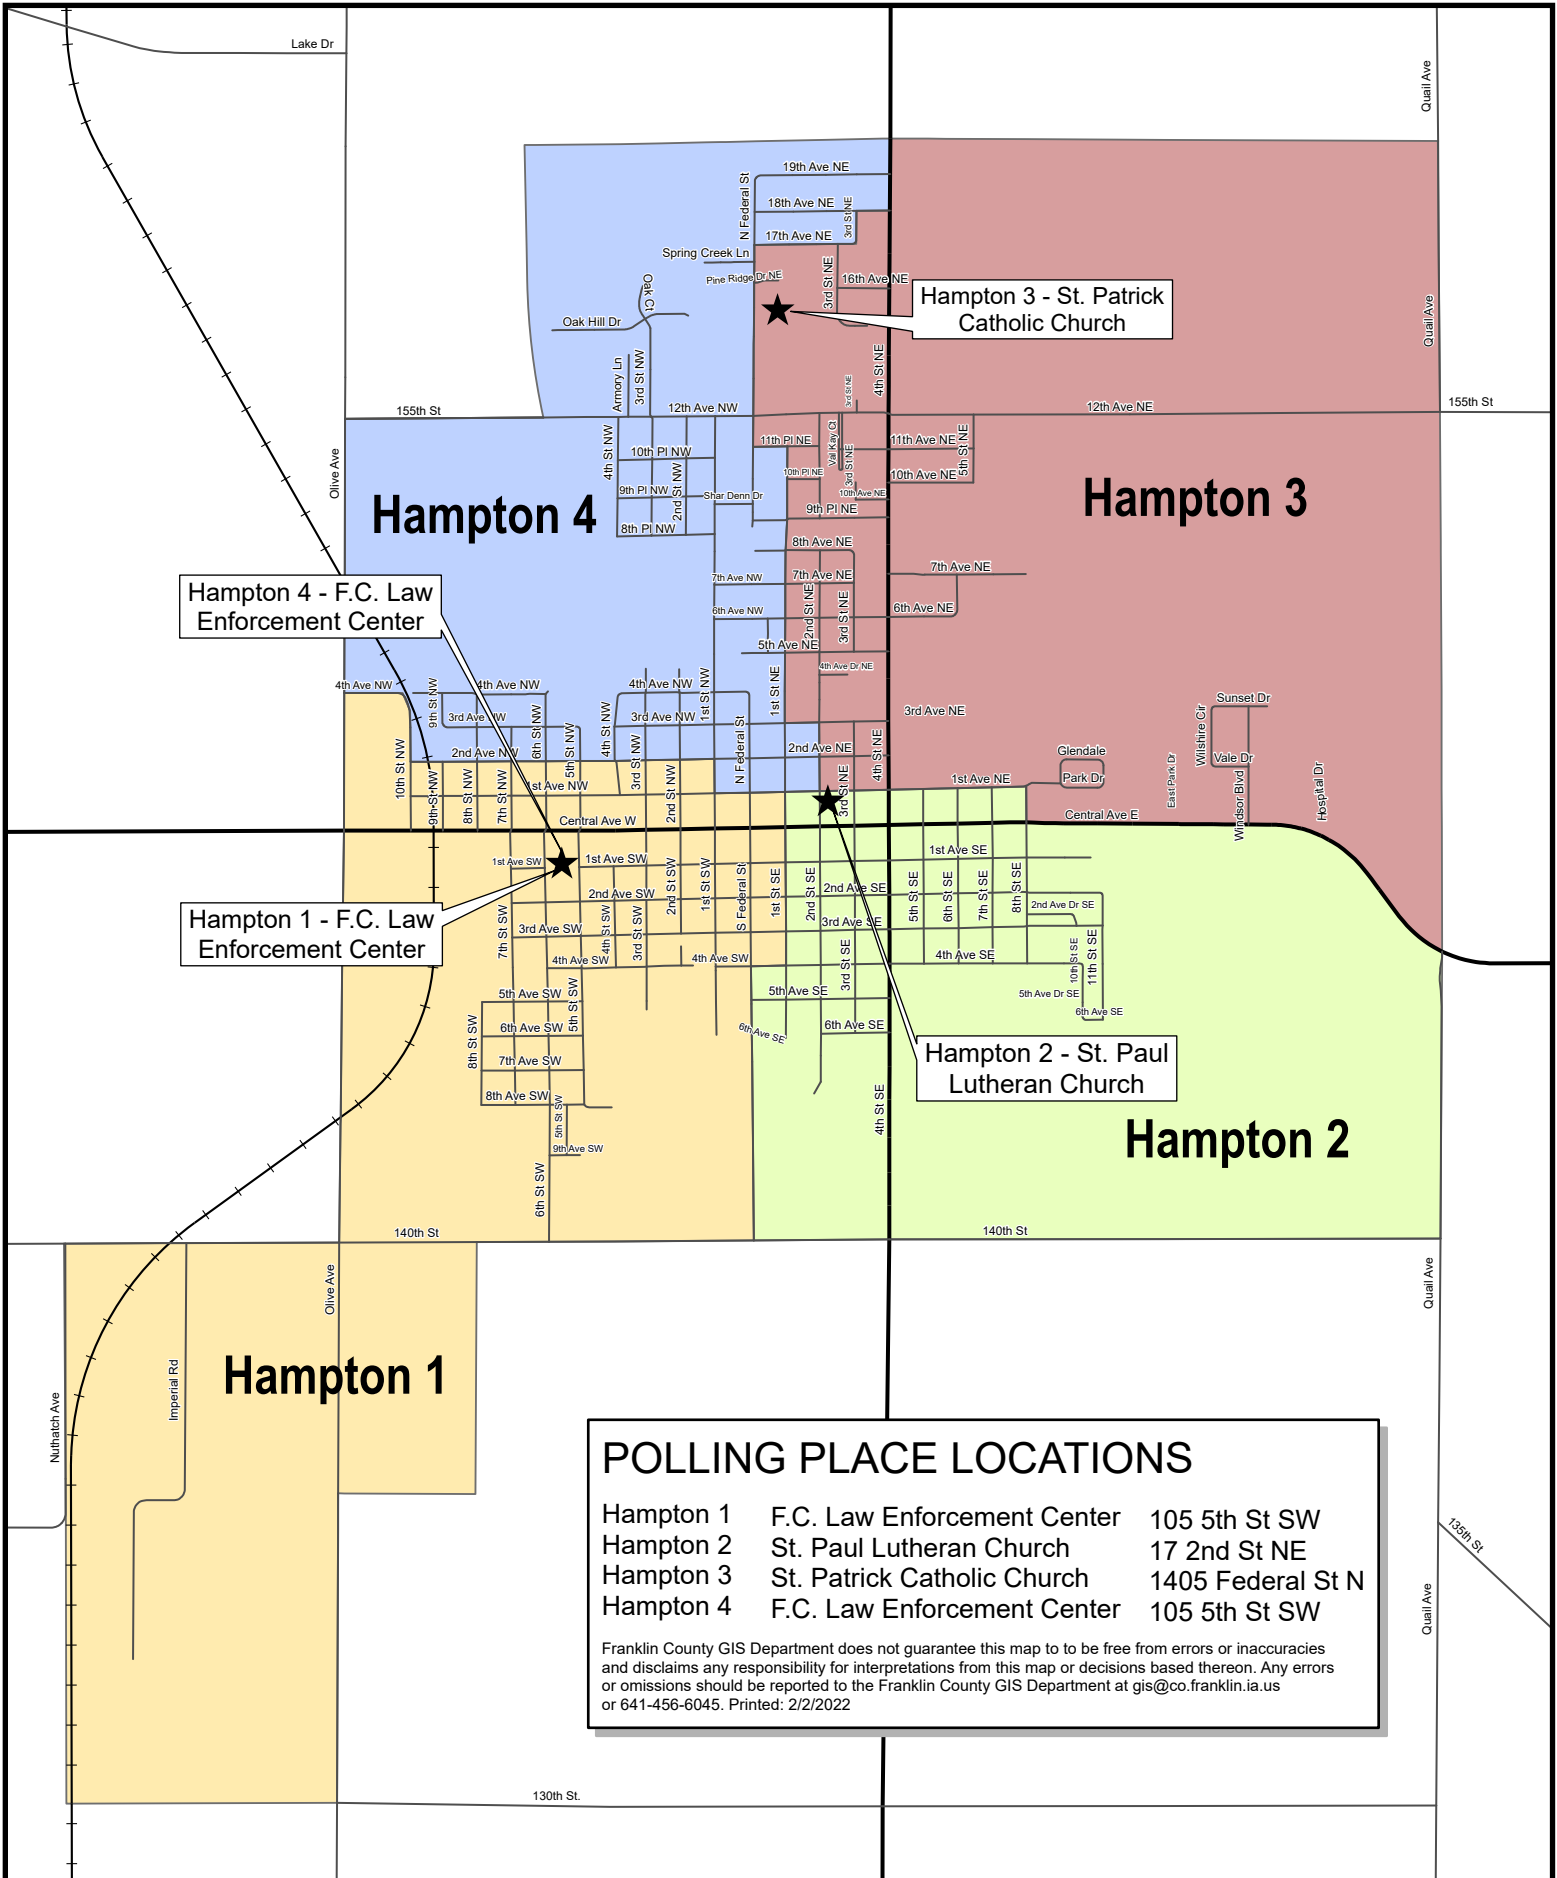

Hampton Precinct Map

Effective January 15, 2022

0 0.25 Miles

Hampton 4 - F.C. Law Enforcement Center

Hampton 1 - F.C. Law Enforcement Center

Hampton 3 - St. Patrick Catholic Church

Hampton 2 - St. Paul Lutheran Church

POLLING PLACE LOCATIONS		
Hampton 1	F.C. Law Enforcement Center	105 5th St SW
Hampton 2	St. Paul Lutheran Church	17 2nd St NE
Hampton 3	St. Patrick Catholic Church	1405 Federal St N
Hampton 4	F.C. Law Enforcement Center	105 5th St SW