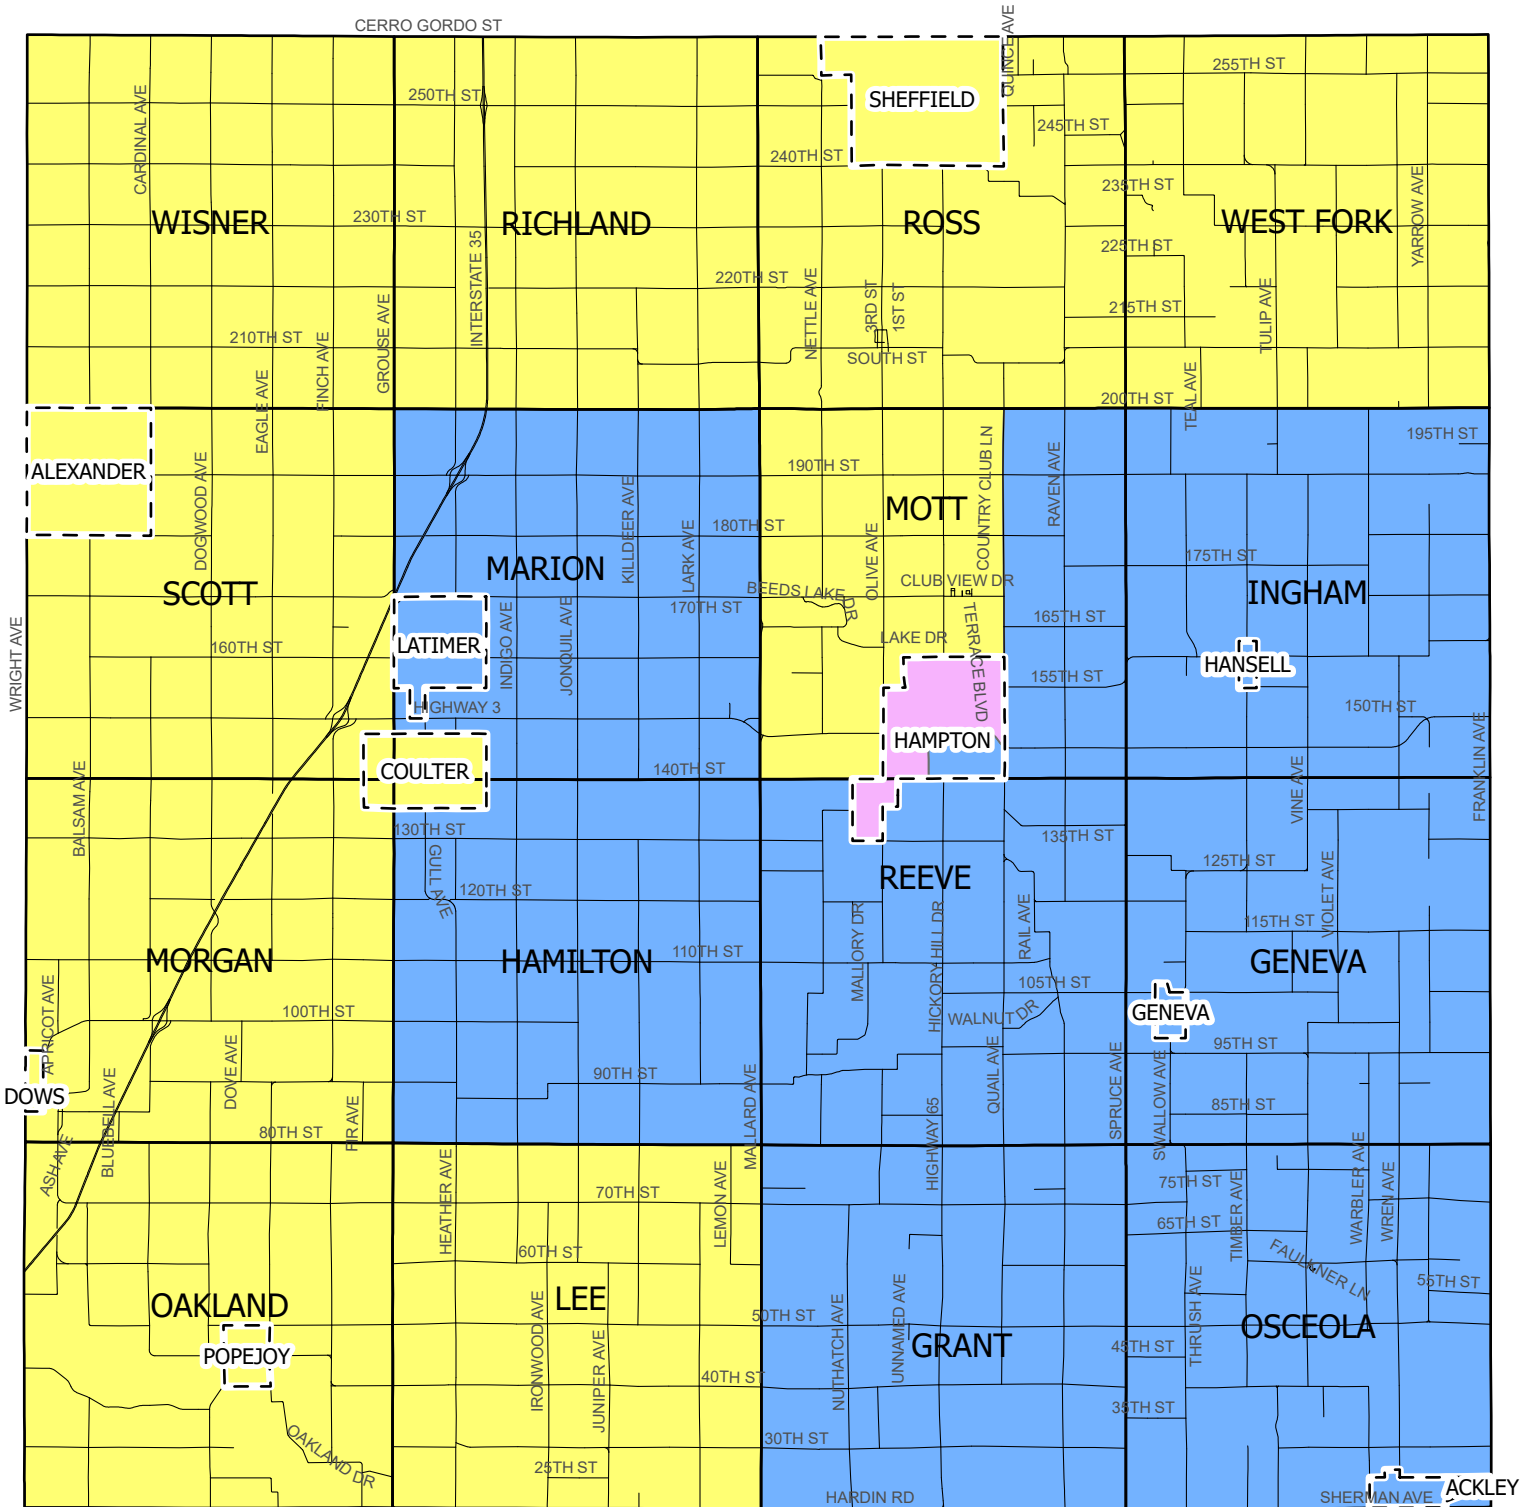

Franklin County, IA Supervisor Districts

Effective February 22, 2022

Supervisor Districts 2022

- District #1 - Population 3,346 (2022)
- District #2 - Population 3,325 (2022)
- District #3 - Population 3,348 (2022)
- CorpPoly
- PolTwpPoly
- Roads

Franklin County GIS Department does not guarantee this map to be free from errors or inaccuracies and disclaims any responsibility for interpretations from this map or decisions based thereon. Any errors or omissions should be reported to the Franklin County GIS Department at 641-456-6045 or gis@co.franklin.ia.us
 Printed: 3/29/2023