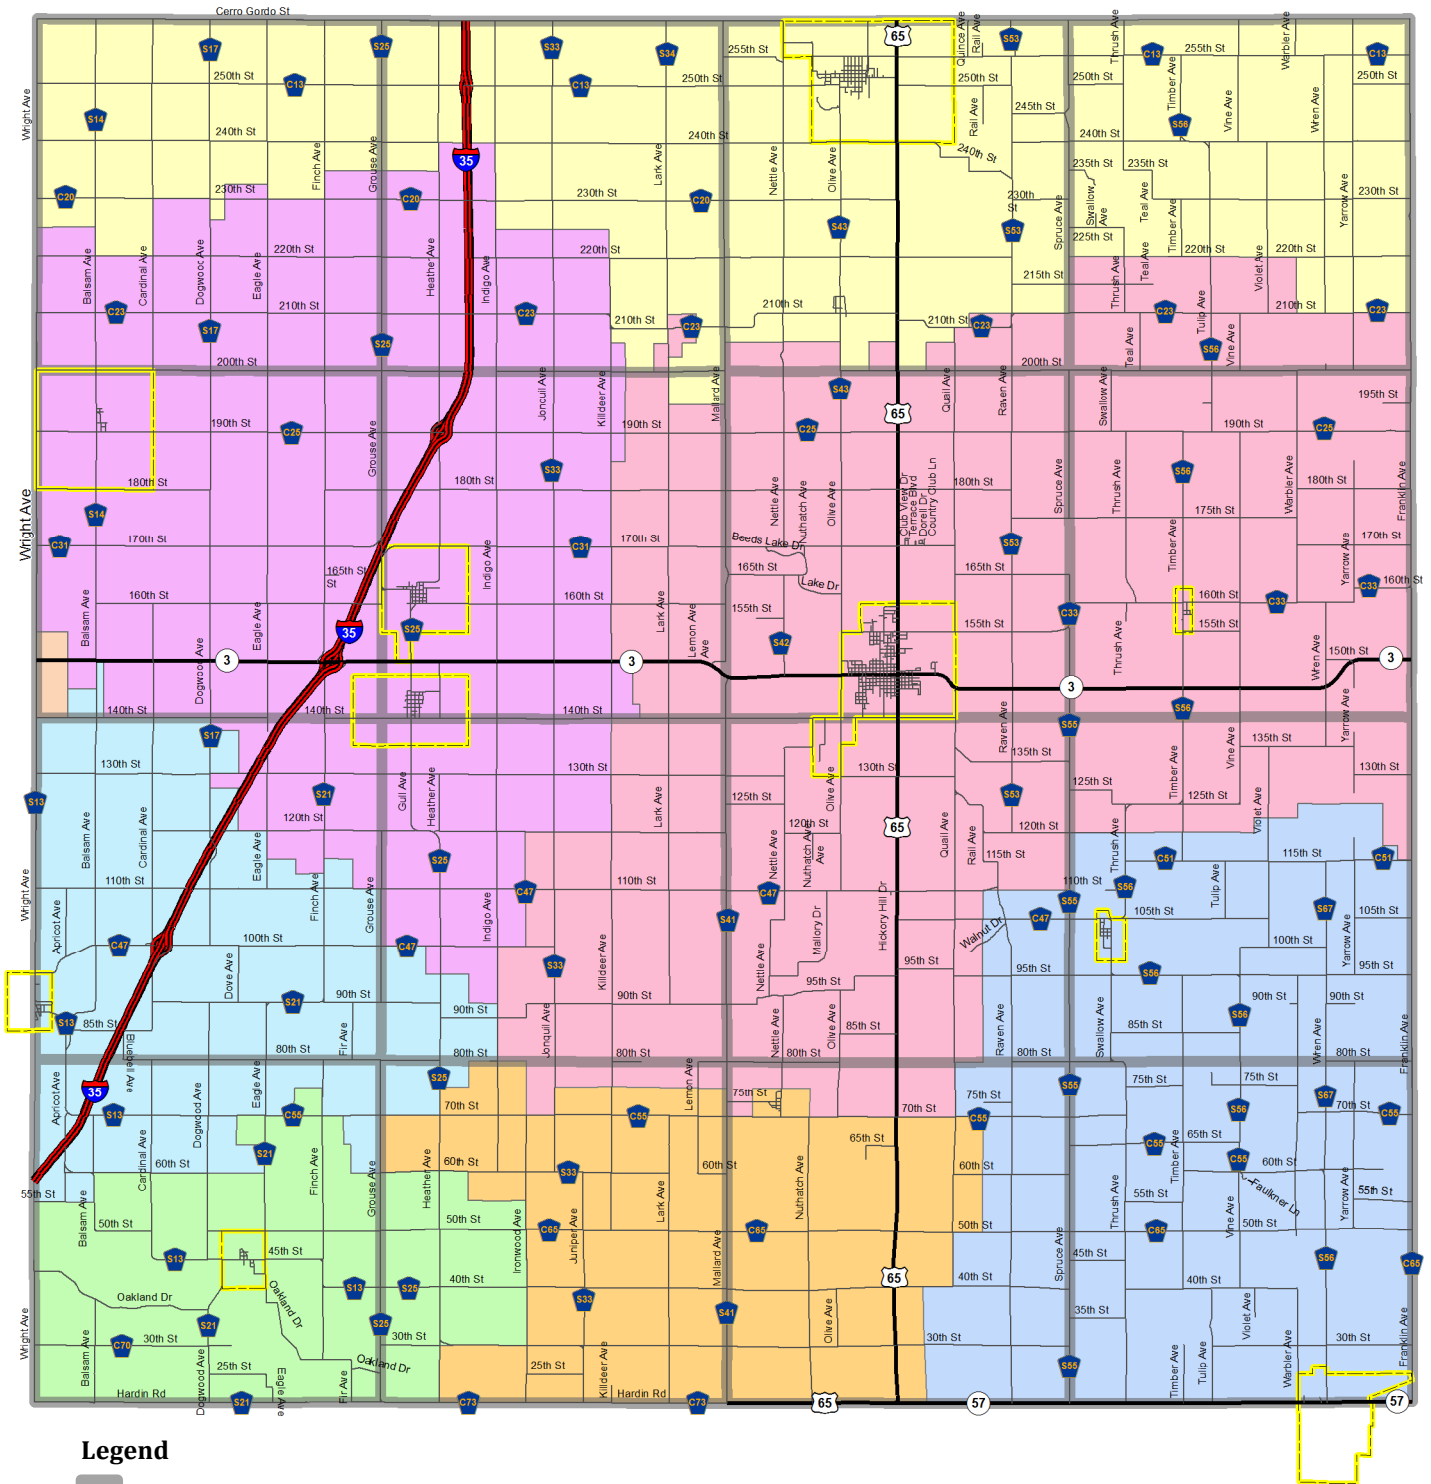

# Franklin County School Districts

## Legend

Township Boundaries

Corporate Limits

## Roads

- Interstate Highway
- Federal or State Highway
- County or Local Road

## School Districts

- AGWSR
- Alden
- Belmont-Klemme
- CAL
- Clarion-Goldfield-Dows
- Hampton-Dumont
- Iowa Falls
- West Fork

Franklin County GIS Department does not guarantee this map to be free from errors or inaccuracies and disclaims any responsibility for interpretations from this map or decisions based thereon. Any errors or omissions should be reported to the Franklin County GIS Department. Copyright © 2010 by Franklin County, Iowa, its affiliates and licensors. All Rights Reserved. 641-456-6045 or [gis@co.franklin.ia.us](mailto:gis@co.franklin.ia.us)