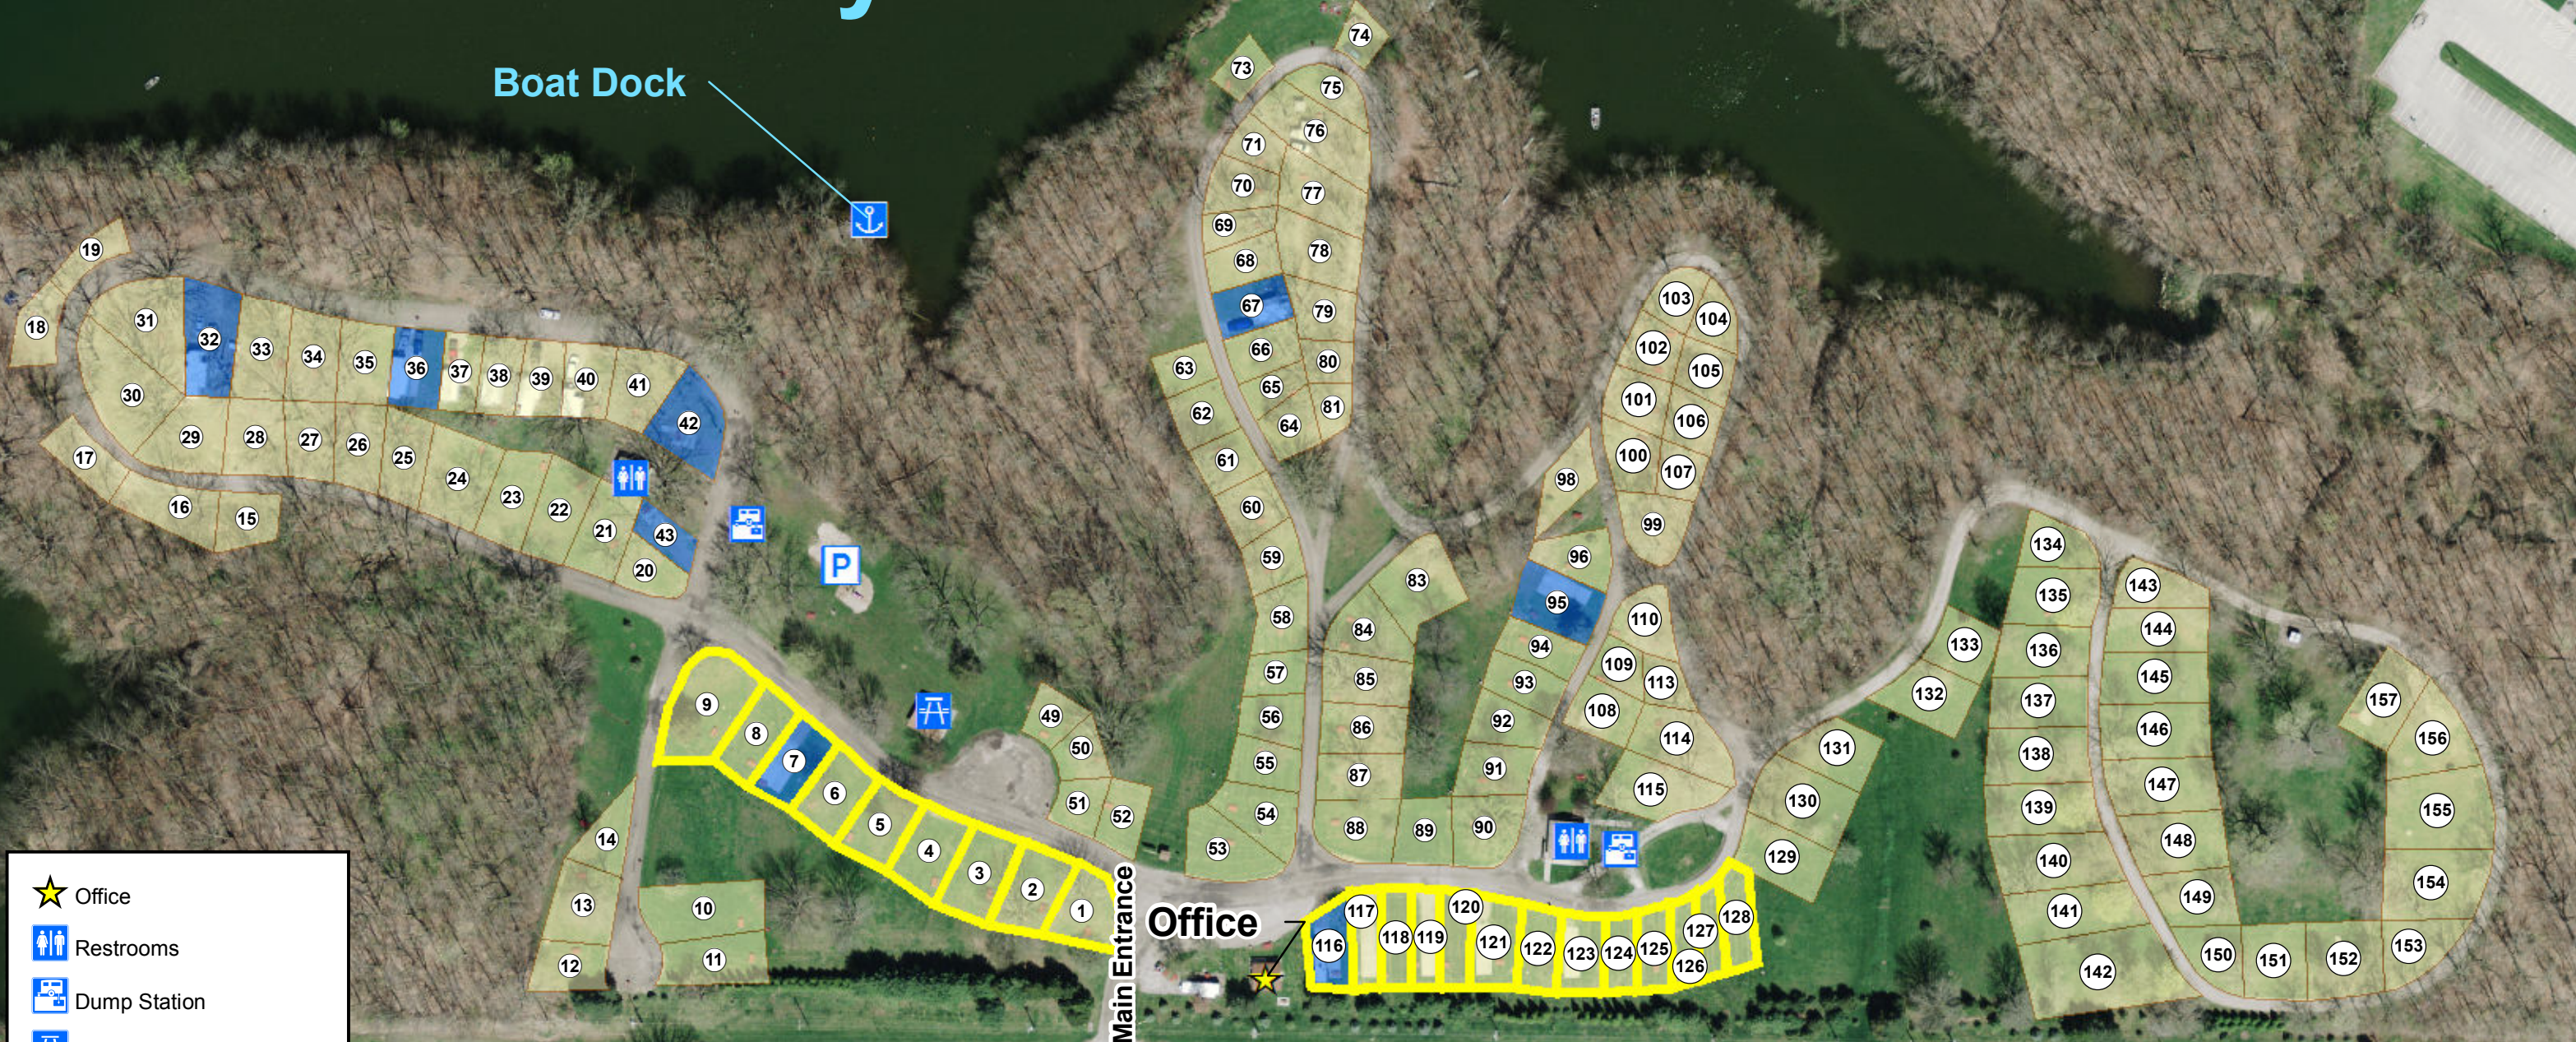

Allison Campground

Lake Storey

Boat Dock

- ★ Office
- ♿ Restrooms
- ♻️ Dump Station
- ⛑️ Shelter
- P Playground
- ⚓ Dock
- Full Hookup Sites
- Handicap Accessible Sites

Main Entrance
Office

S Lake Storey Rd