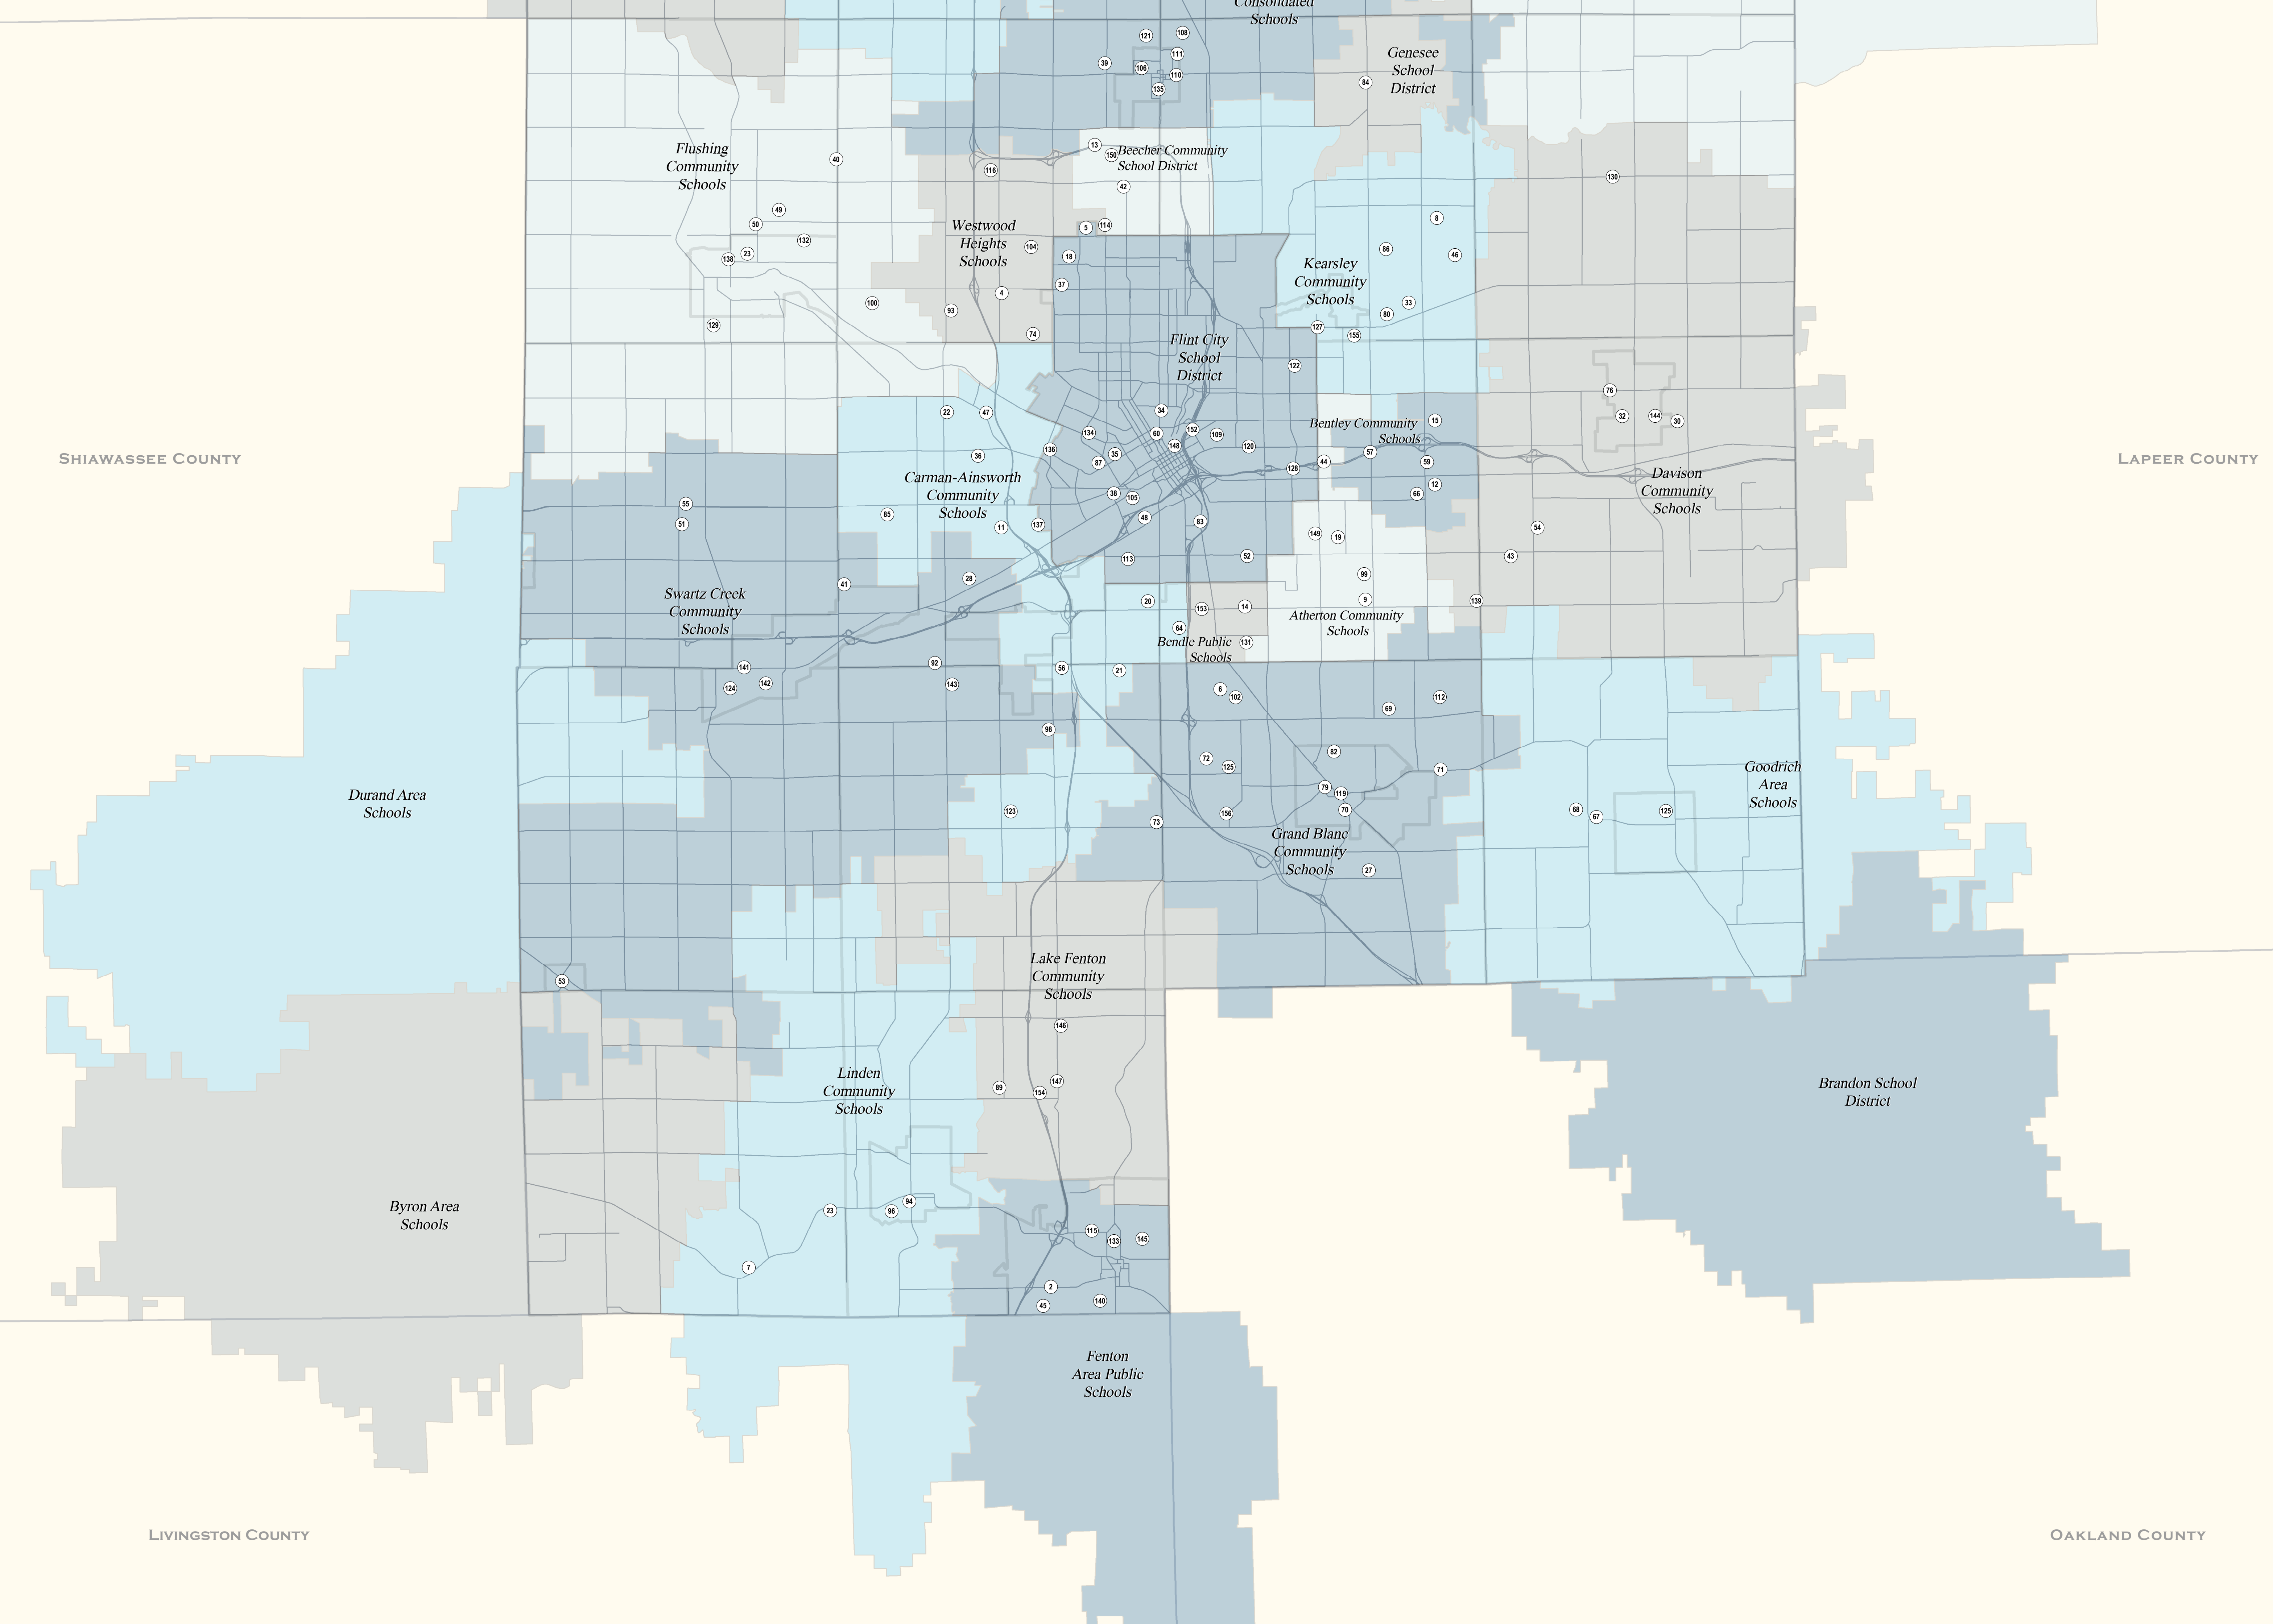

Schools & School Districts Genesee County

SHIAWASSEE COUNTY

LAPEER COUNTY

LIVINGSTON COUNTY

OAKLAND COUNTY

1 A C Edgerton Elementary	27 Cook Elementary	53 Gaines Elementary	79 Holy Family School	105 Michigan School Deaf/Blind	131 South Bendle Elementary
2 A G Schmidt Middle School	28 Davenport Univ-Flint	54 Gates Elementary	80 Holy Rosary Elementary	106 Montague Elementary	132 Springview Elementary
3 Academic Innovation & Learning	29 Davison Alternative Education	55 Genesee Academy	81 Hyatt Elementary	107 Montrose Choice Program	133 St John Catholic School
4 Academy West Alternative	30 Davison Community Education	56 Genesee Career Institute	82 Indian Hill Elementary	108 Moore Elementary	134 St John Vianney Catholic
5 Accelerated Learning Academy	31 Davison High School	57 Genesee Christian Elementary	83 Int'nl Academy Of Flint	109 Mott Community College	135 St Mary Catholic School
6 Anderson Elementary	32 Davison Middle School	58 Genesee Christian High	84 Jack P Haas Elementary	110 Mt Morris Education & Commy	136 St Paul Lutheran Elementary
7 Argentine Elementary School	33 Dowdall Elementary	59 Genesee Christian Junior High	85 James W Randels Elementary	111 Mt Morris Middle School	137 St Pius X
8 Armstrong Middle School	34 Doyle/Ryder Elementary	60 Genesee Early College	86 Kearsley High School	112 Myers Elementary	138 St Robert Elementary
9 Atherton Elementary School	35 Durant-Tuuri-Mott	61 Genesee High School	87 Kettering University	113 Neithercut Elementary	139 St Thomas More Academy
10 Atherton Jr/Sr High School	36 Dye Elementary	62 George A Lacure Elementary	88 Kuehn-Haven Middle School	114 New Standard Academy	140 Slate Road Elementary
11 Atlantis Alternative High	37 Eagle's Nest Academy	63 George R Carter Middle School	89 Lake Fenton High	115 North Road Elementary	141 Swartz Creek High School
12 Barhitte Elementary	38 Eisenhower	64 Gladys Dillon Elementary	90 Lakeville High	116 Northridge Academy	142 Swartz Creek Middle School
13 Beecher High School	39 Elisabeth Ann Johnson	65 Glen E Garner Elementary	91 Lakeville Middle School	117 Oaktree Elementary	143 The Valley School
14 Bendle Middle School	40 Elms Elementary	66 Good Shepherd Lutheran	92 Leonard Morrish	118 Otisville Elementary	144 Thomson Elementary
15 Bentley Middle School	41 Elms Road Elementary	67 Goodrich High School	93 Linden Charter Academy	119 Perry Innovation Center	145 Tomek-Eastern Elementary
16 Bentley Senior High School	42 Fairhaven 7Th-Day Adventist	68 Goodrich Middle School	94 Linden Elementary	120 Pierce Elementary	146 Torrey Hill Intermediate
17 Brendel Elementary	43 Faith Baptist Schools	69 Grand Blanc Academy	95 Linden High	121 Pnehurst Elementary	147 Torrey Hill Middle School
18 Brownell Stem Academy	44 Faithway Christian School	70 Grand Blanc High School	96 Linden Middle School	122 Potter Elementary	148 University Of Michigan-Flint
19 Burton Glen	45 Fenton High School	71 Grand Blanc Middle School East	97 Luke M Powers Catholic High	123 Rankin Elementary	149 Vern Van Y Educational Center
20 Carman-Ains Baker Career Academy	46 Fiedler Elementary	72 Grand Blanc Middle School West	98 Madison Academy Elem/Middle	124 Raymond C Syring	150 Vincent E Dailey Elementary Scol
21 Carman-Ainsworth Junior High	47 First Flint 7th Day Adventist	73 Grand Blanc Montessori	99 Madison Academy High	125 Reid Elementary	151 W T Carter Elementary
22 Carman-Ainsworth Senior High	48 Flint Southwestern Classical	74 Greater Heights Academy	100 Marion D Crouse Instr Center	126 Reid Elementary	152 Way Academy Of Flint
23 Central Elementary	49 Flushing Middle School	75 Hahn Intermediate School	101 Mason Elementary	127 Richfield Public Sch Academy	153 West Bendle Elementary School
24 Central Elementary	50 Flushing Senior High School	76 Hill Elementary	102 Mcgrath Elementary	128 Scott Middle School	154 West Shore Elementary
25 Central Elementary	51 Frederick E Dieck	77 Hill-McCloy High School	103 Michael Hamady High School	129 Seymour Elementary	155 Weston Elementary
26 Clio High School	52 Freeman Elementary	78 Holmes Stem Academy	104 Michael Hamady Middle School	130 Siple Elementary	156 Woodland Park Academy