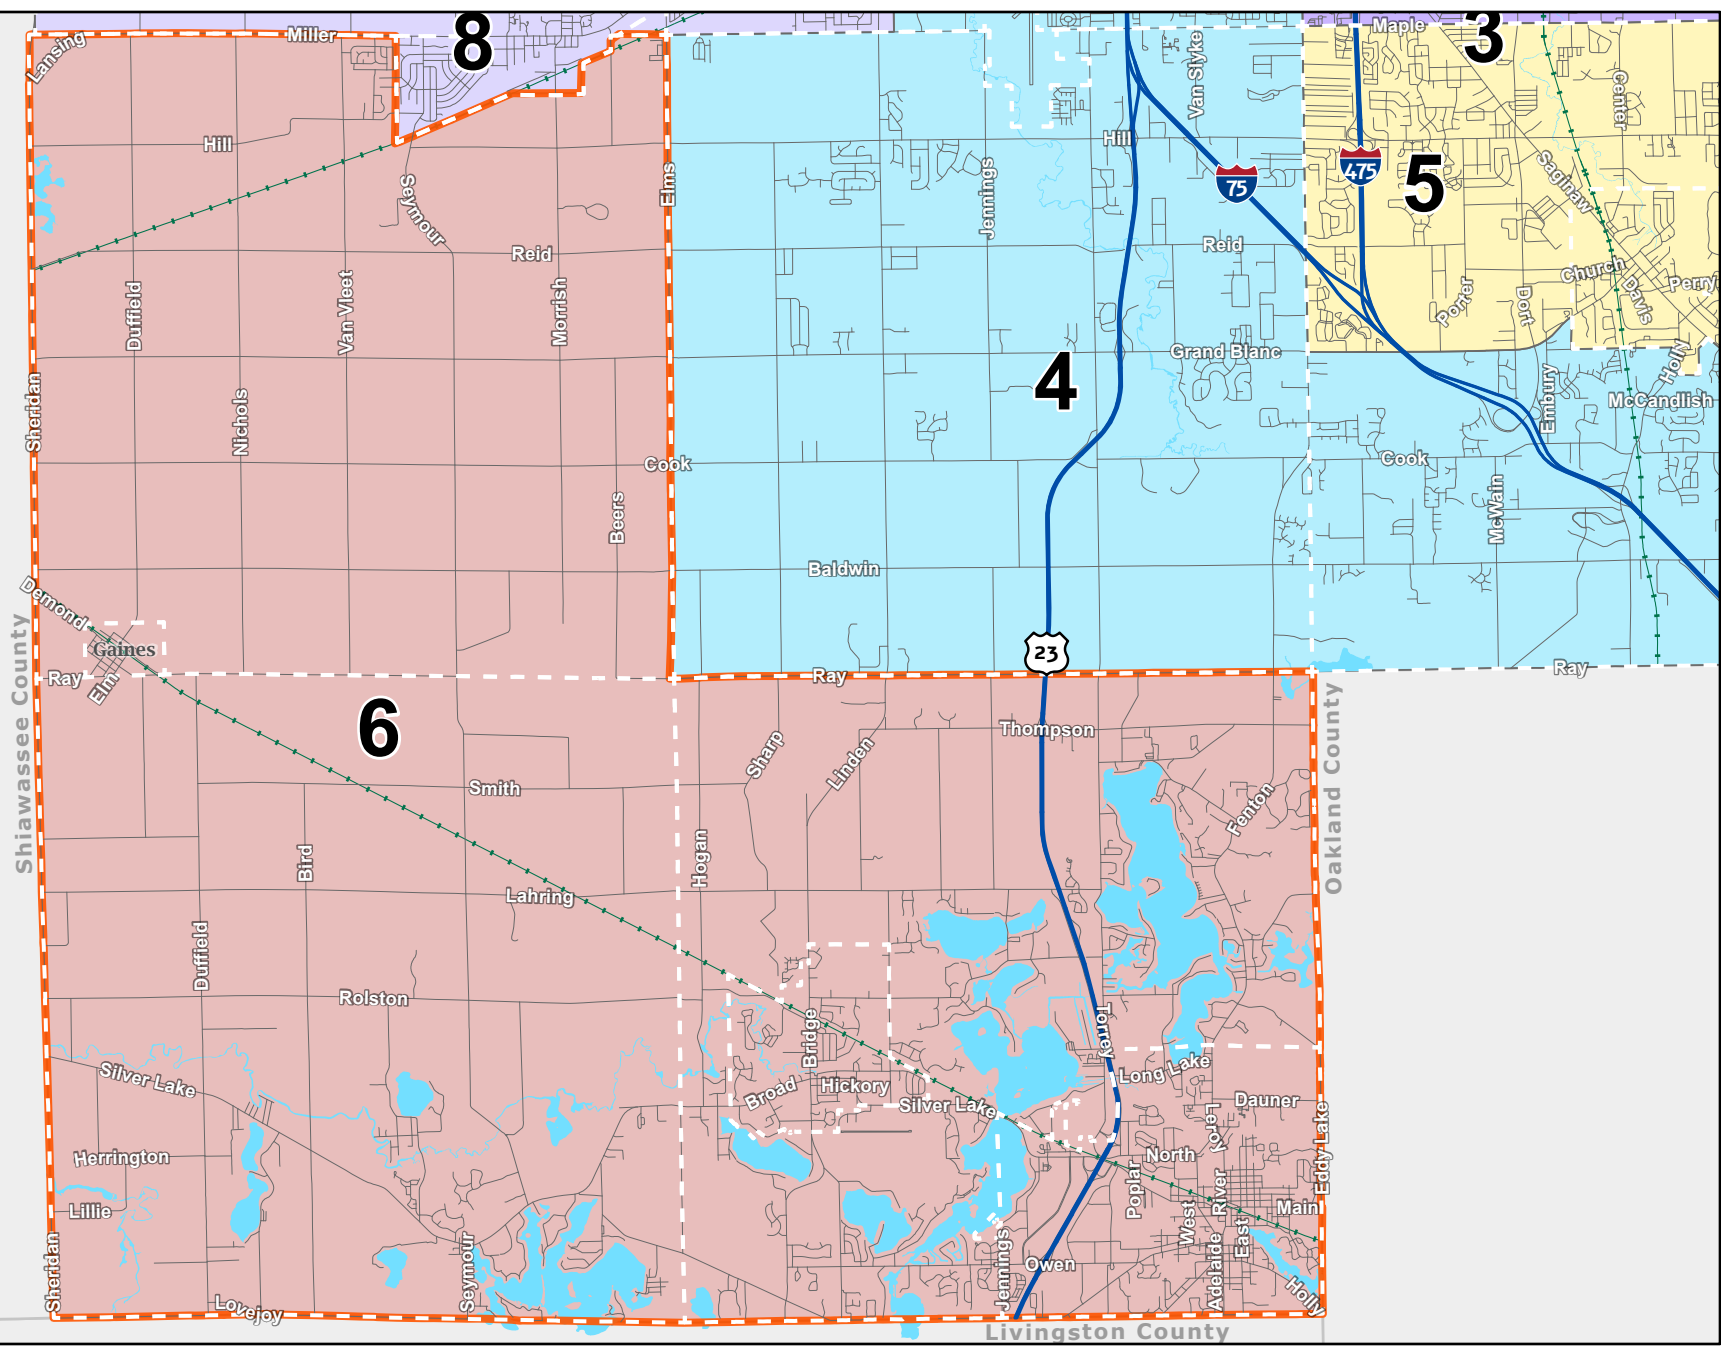

0 0.5 1 Miles

Commissioner District 1 Genesee County, MI

-  Community Boundary
-  District Border
-  Lakes & Rivers
-  Streets
-  Highways
-  Railroads

0 0.5 1 Miles

Commissioner District 2 Genesee County, MI

- Community Boundary
- District Border
- Lakes & Rivers
- Streets
- Highways
- Railroads

0 0.75 1.5 Miles

Commissioner District 4 Genesee County, MI

- Community Boundary
- District Border
- Lakes & Rivers
- Streets
- Highways
- Railroads

0 0.5 1 Miles

Commissioner District 5 Genesee County, MI

-  Community Boundary
-  District Border
-  Lakes & Rivers
-  Streets
-  Highways
-  Railroads

Commissioner District 6 Genesee County, MI

- | | |
|--|---|
|  Community Boundary |  Streets |
|  District Border |  Highways |
|  Lakes & Rivers |  Railroads |

Commissioner District 7 Genesee County, MI

- Community Boundary
- District Border
- Lakes & Rivers
- Streets
- Highways
- Railroads

Commissioner District 8 Genesee County, MI

-  Community Boundary
-  District Border
-  Lakes & Rivers
-  Streets
-  Highways
-  Railroads