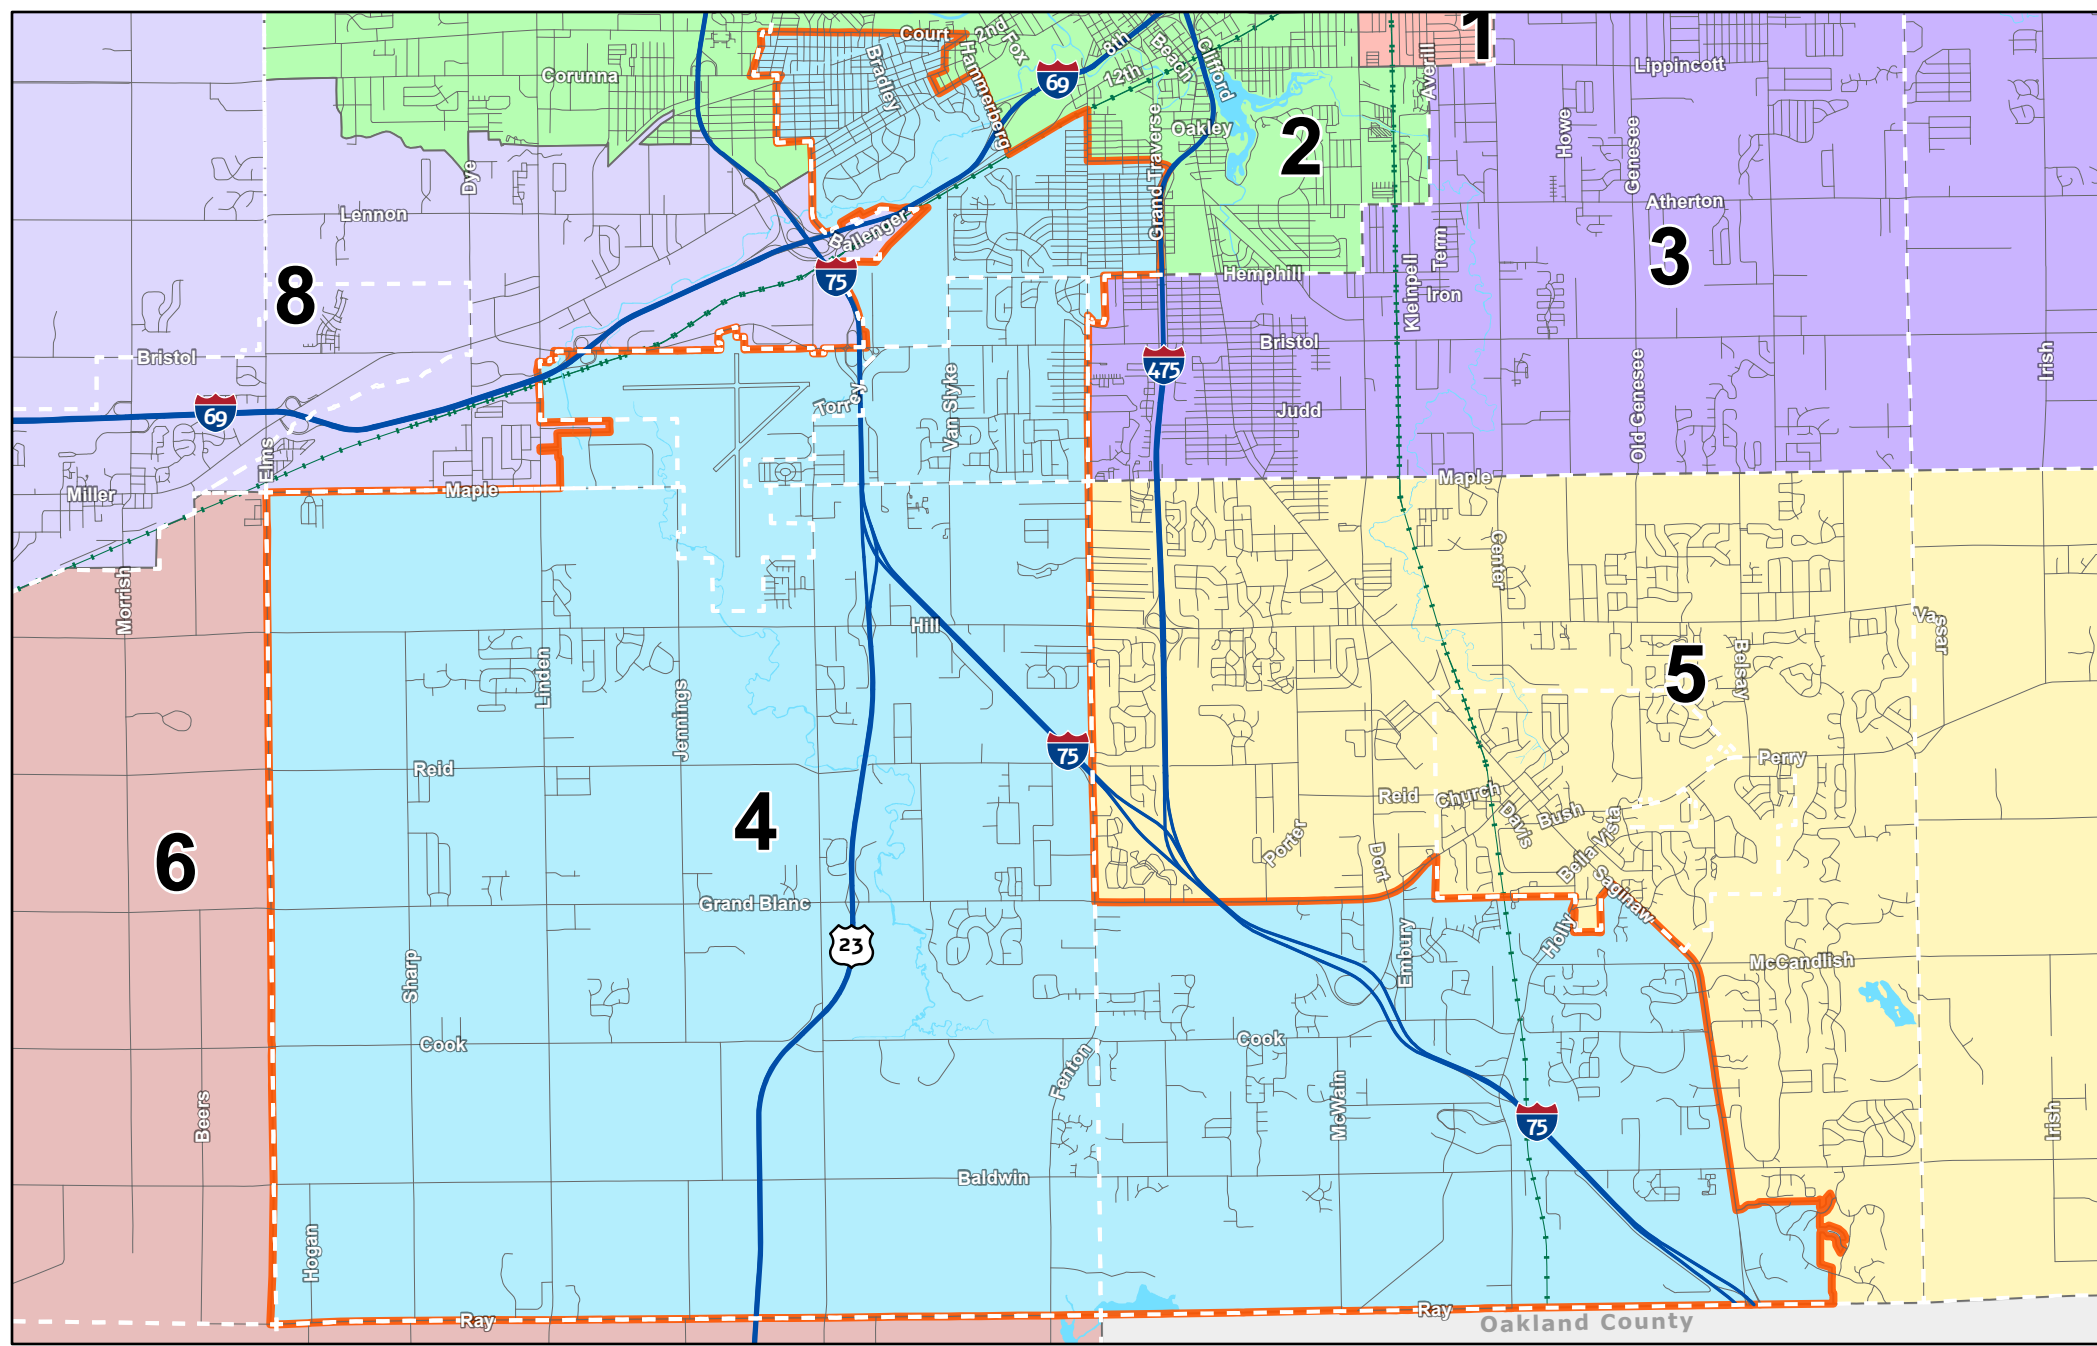

0 0.5 1 Miles

Commissioner District 1 Genesee County, MI

-  Community Boundary
-  District Border
-  Lakes & Rivers
-  Streets
-  Highways
-  Railroads

0 0.5 1 Miles

Commissioner District 2 Genesee County, MI

- Community Boundary
- District Border
- Lakes & Rivers
- Streets
- Highways
- Railroads

0 0.75 1.5 Miles

Commissioner District 4 Genesee County, MI

- Community Boundary
- District Border
- Lakes & Rivers
- Streets
- Highways
- Railroads

0 0.5 1 Miles

Commissioner District 5 Genesee County, MI

-  Community Boundary
-  District Border
-  Lakes & Rivers
-  Streets
-  Highways
-  Railroads

Commissioner District 6 Genesee County, MI

- | | |
|--|---|
|  Community Boundary |  Streets |
|  District Border |  Highways |
|  Lakes & Rivers |  Railroads |

Commissioner District 7 Genesee County, MI

- Community Boundary
- District Border
- Lakes & Rivers
- Streets
- Highways
- Railroads

Commissioner District 8 Genesee County, MI

-  Community Boundary
-  District Border
-  Lakes & Rivers
-  Streets
-  Highways
-  Railroads