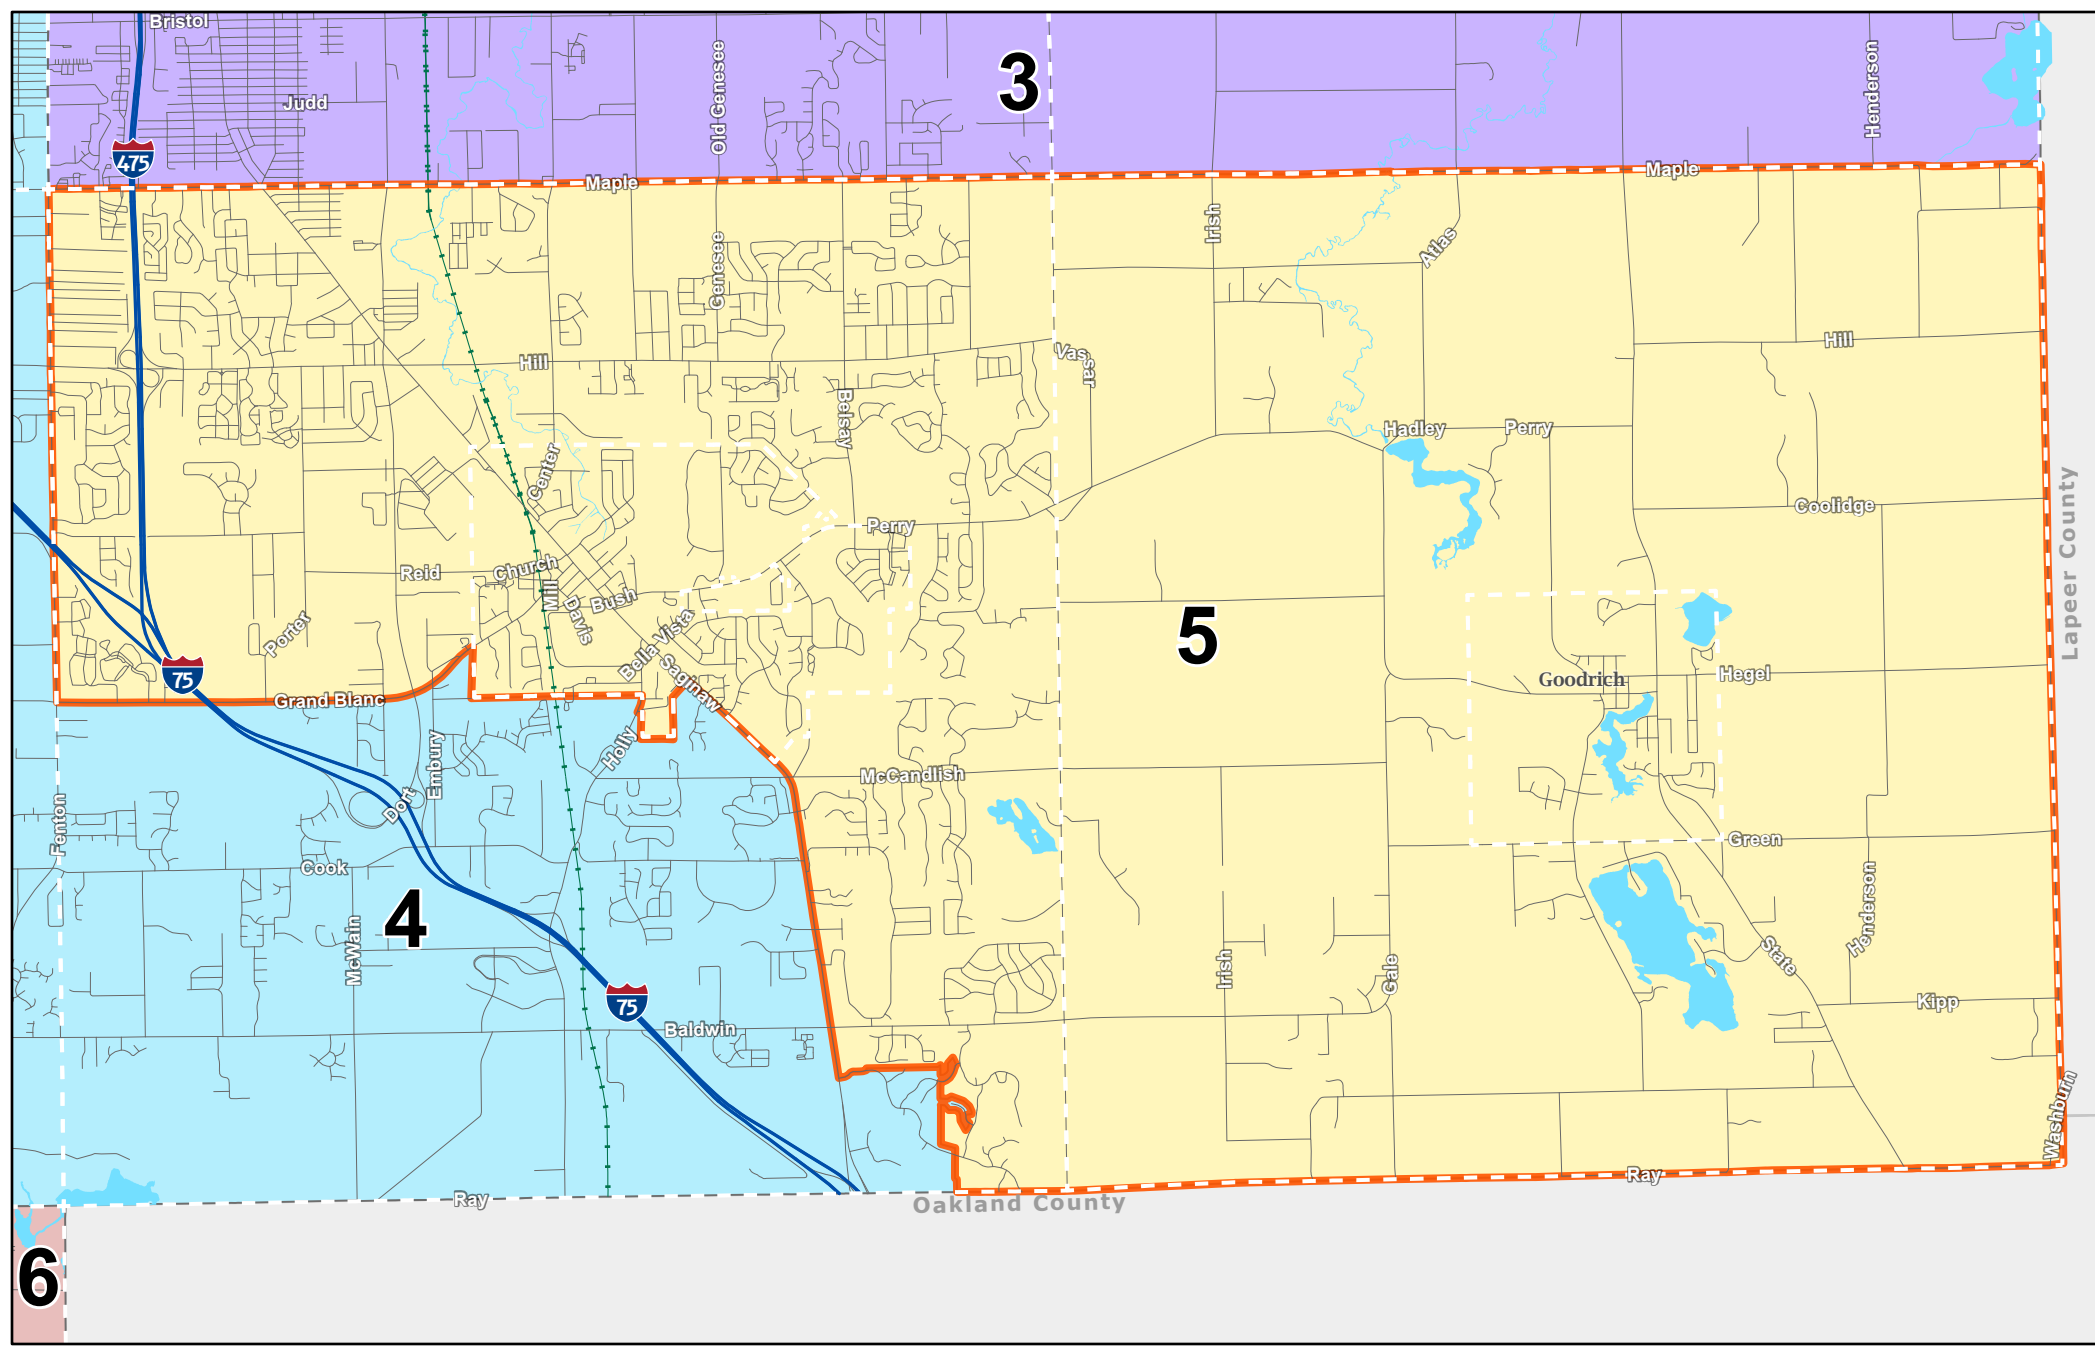

0 0.5 1 Miles

Commissioner District 1 Genesee County, MI

-  Community Boundary
-  District Border
-  Lakes & Rivers
-  Streets
-  Highways
-  Railroads

0 0.5 1 Miles

Commissioner District 2 Genesee County, MI

- Community Boundary
- District Border
- Lakes & Rivers
- Streets
- Highways
- Railroads

0 0.75 1.5 Miles

Commissioner District 4 Genesee County, MI

- Community Boundary
- District Border
- Lakes & Rivers
- Streets
- Highways
- Railroads

0 0.5 1 Miles

Commissioner District 5 Genesee County, MI

-  Community Boundary
-  District Border
-  Lakes & Rivers
-  Streets
-  Highways
-  Railroads

Commissioner District 6 Genesee County, MI

- | | |
|--|---|
|  Community Boundary |  Streets |
|  District Border |  Highways |
|  Lakes & Rivers |  Railroads |

Commissioner District 7 Genesee County, MI

- Community Boundary
- District Border
- Lakes & Rivers
- Streets
- Highways
- Railroads

Commissioner District 8 Genesee County, MI

-  Community Boundary
-  District Border
-  Lakes & Rivers
-  Streets
-  Highways
-  Railroads