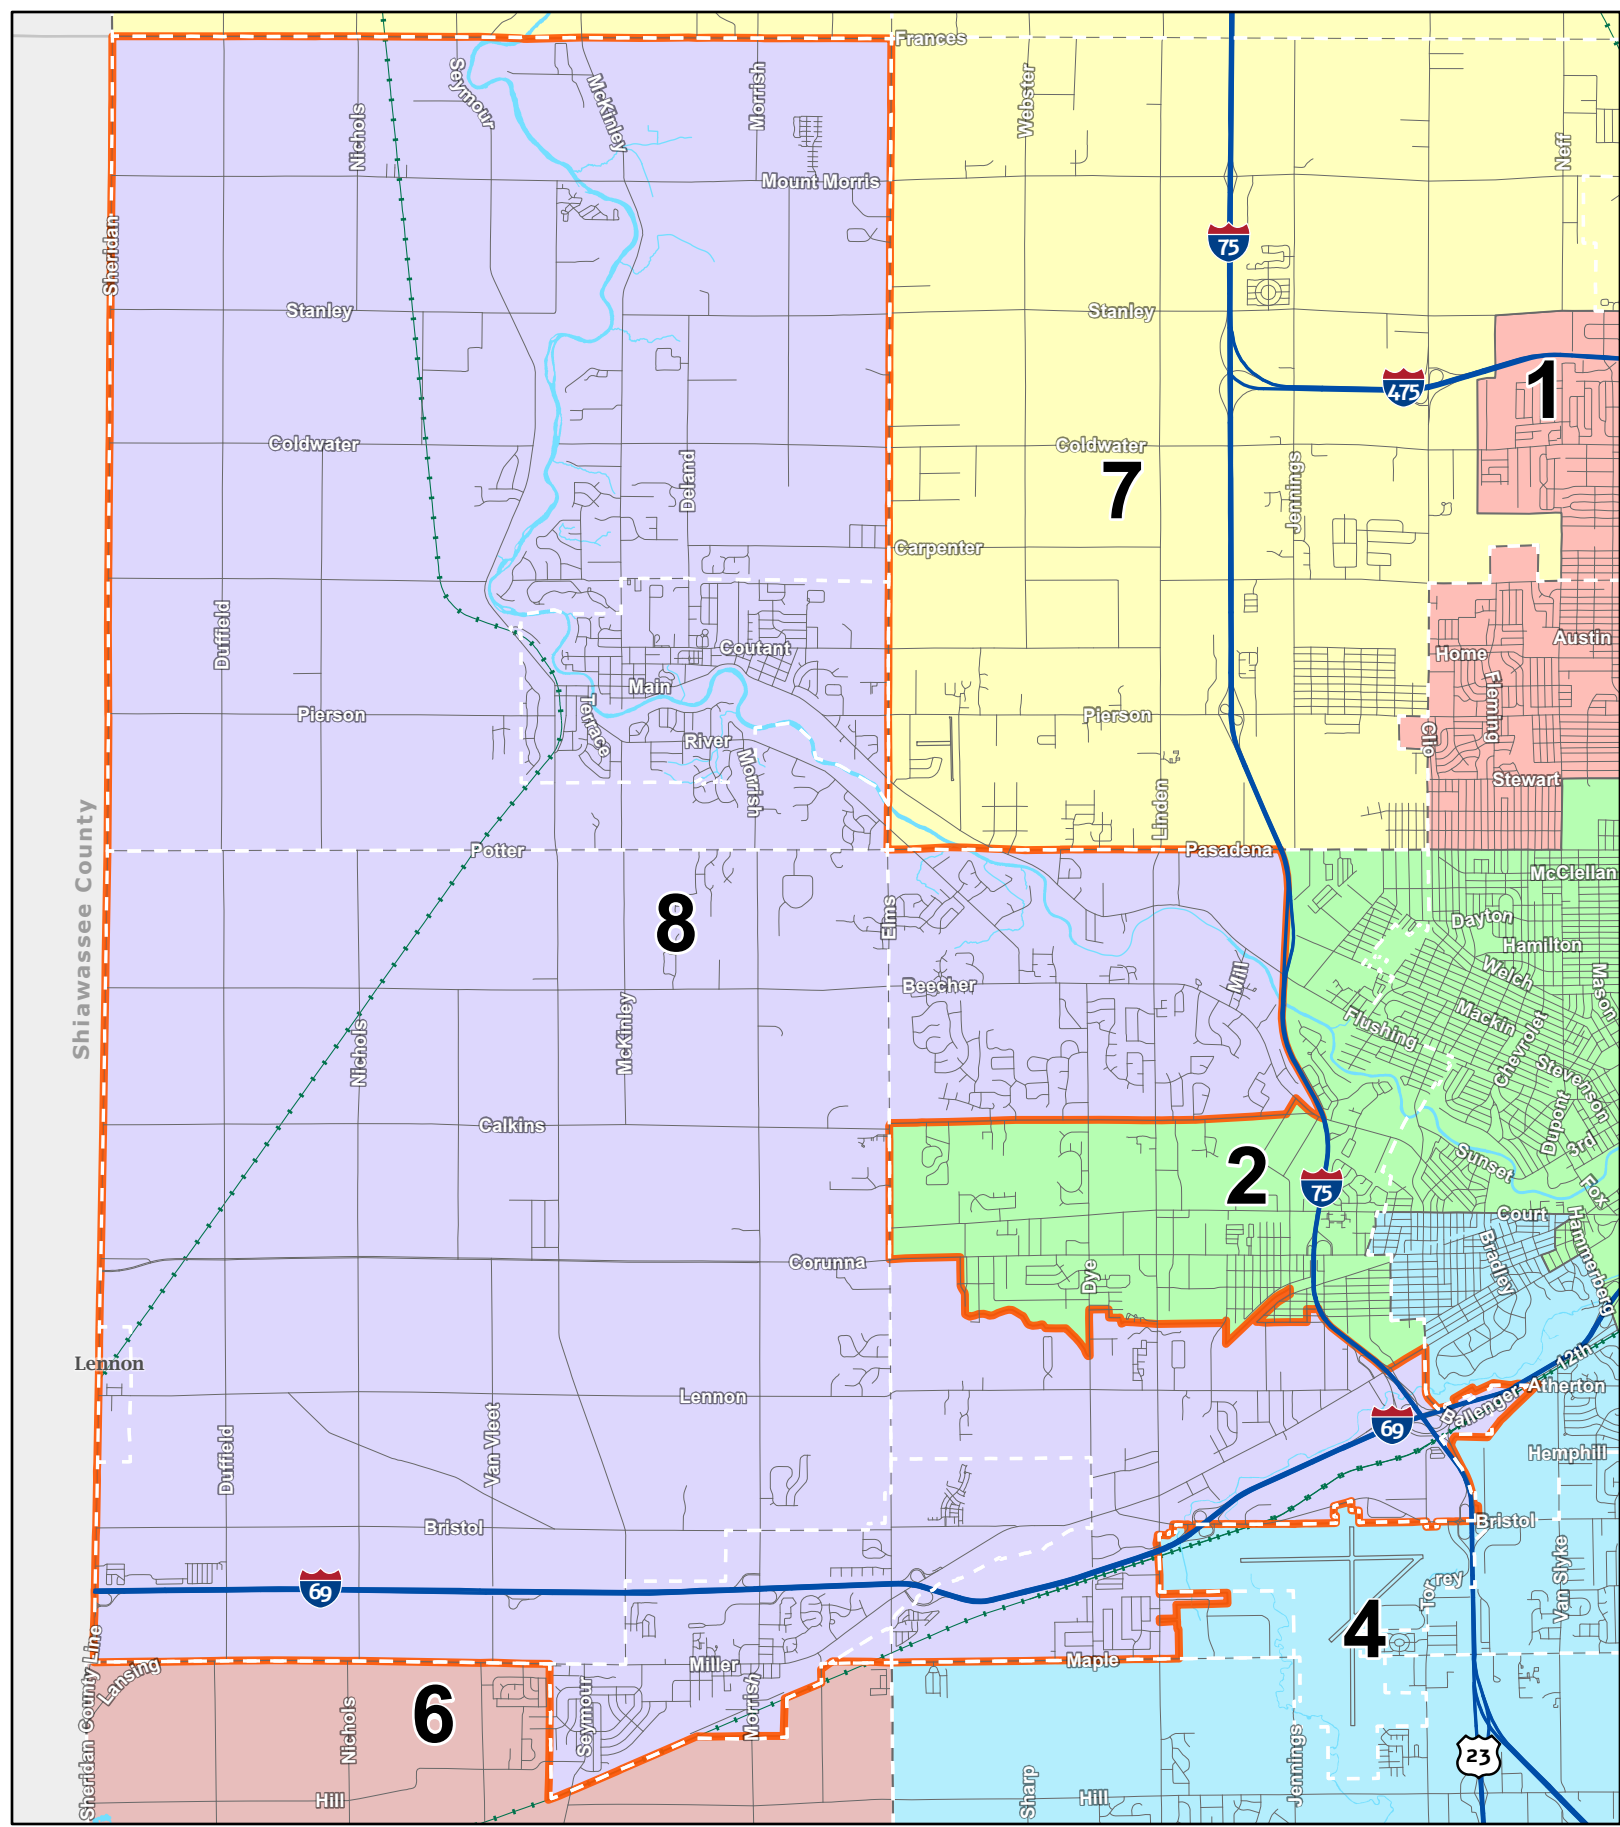

0 0.5 1 Miles

Commissioner District 1 Genesee County, MI

-  Community Boundary
-  District Border
-  Lakes & Rivers
-  Streets
-  Highways
-  Railroads

0 0.5 1 Miles

Commissioner District 2 Genesee County, MI

- Community Boundary
- District Border
- Lakes & Rivers
- Streets
- Highways
- Railroads

0 0.75 1.5 Miles

Commissioner District 4 Genesee County, MI

- Community Boundary
- District Border
- Lakes & Rivers
- Streets
- Highways
- Railroads

0 0.5 1 Miles

Commissioner District 5 Genesee County, MI

-  Community Boundary
-  District Border
-  Lakes & Rivers
-  Streets
-  Highways
-  Railroads

Commissioner District 6 Genesee County, MI

- | | |
|--|---|
|  Community Boundary |  Streets |
|  District Border |  Highways |
|  Lakes & Rivers |  Railroads |

Commissioner District 7 Genesee County, MI

- Community Boundary
- District Border
- Lakes & Rivers
- Streets
- Highways
- Railroads

Commissioner District 8 Genesee County, MI

-  Community Boundary
-  District Border
-  Lakes & Rivers
-  Streets
-  Highways
-  Railroads