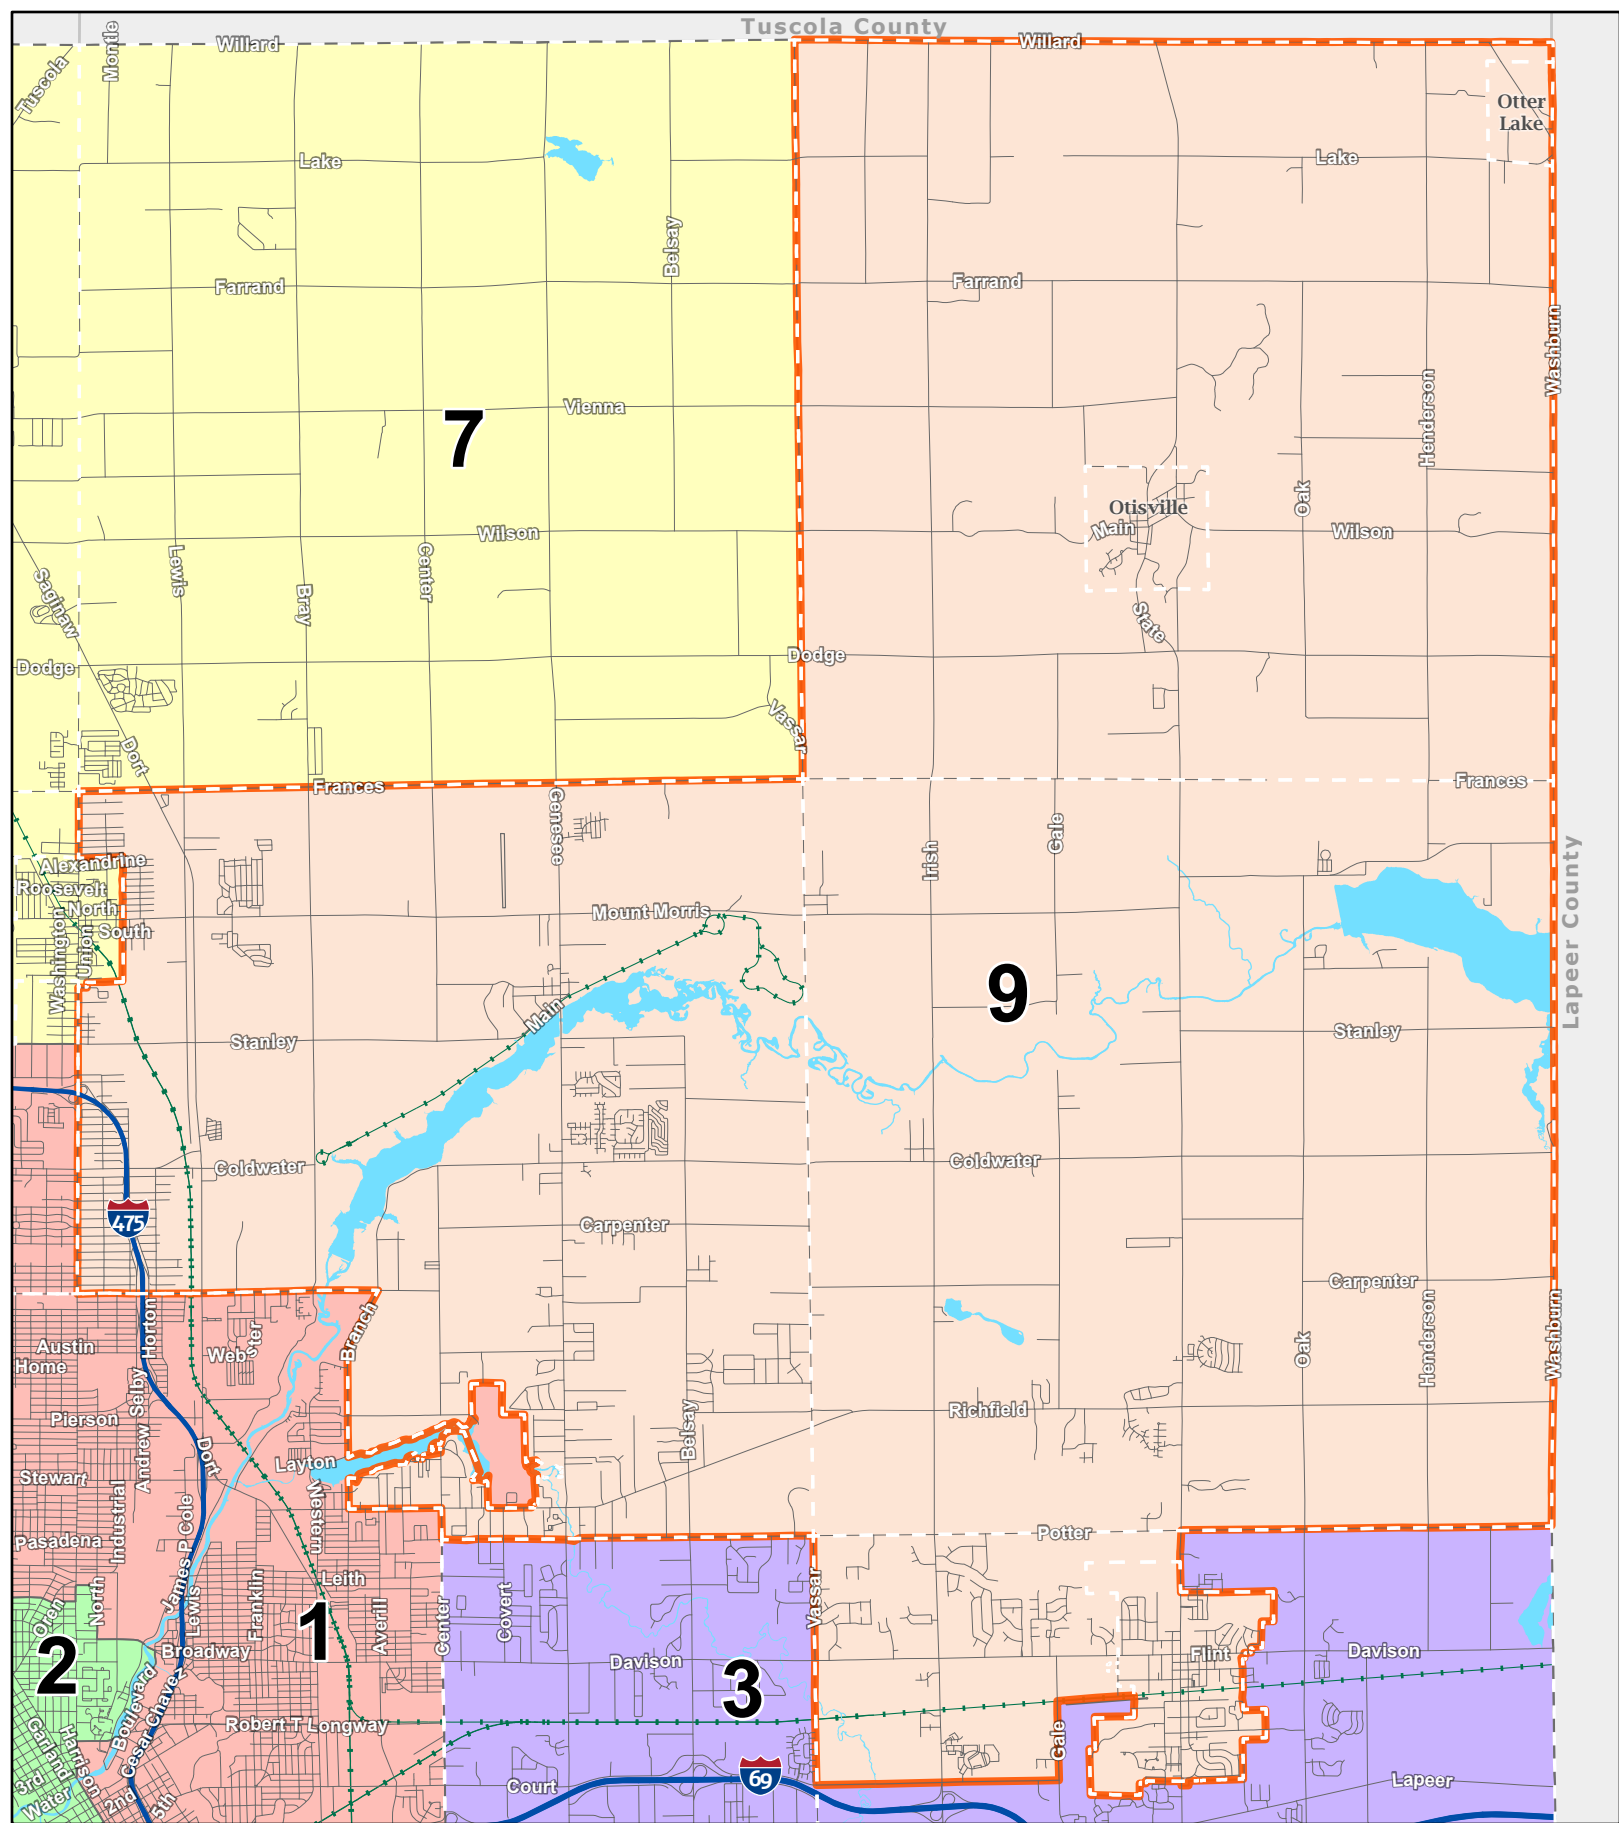

- Community Boundary
- District Border
- Lakes & Rivers
- Streets
- Highways
- Railroads

0 0.75 1.5 Miles

Commissioner District 4 Genesee County, MI

- Community Boundary
- District Border
- Lakes & Rivers
- Streets
- Highways
- Railroads

0 0.5 1 Miles

Commissioner District 5 Genesee County, MI

-  Community Boundary
-  District Border
-  Lakes & Rivers
-  Streets
-  Highways
-  Railroads

Commissioner District 6 Genesee County, MI

- | | |
|--|---|
|  Community Boundary |  Streets |
|  District Border |  Highways |
|  Lakes & Rivers |  Railroads |

Commissioner District 7 Genesee County, MI

- Community Boundary
- District Border
- Lakes & Rivers
- Streets
- Highways
- Railroads

Commissioner District 8 Genesee County, MI

-  Community Boundary
-  District Border
-  Lakes & Rivers
-  Streets
-  Highways
-  Railroads