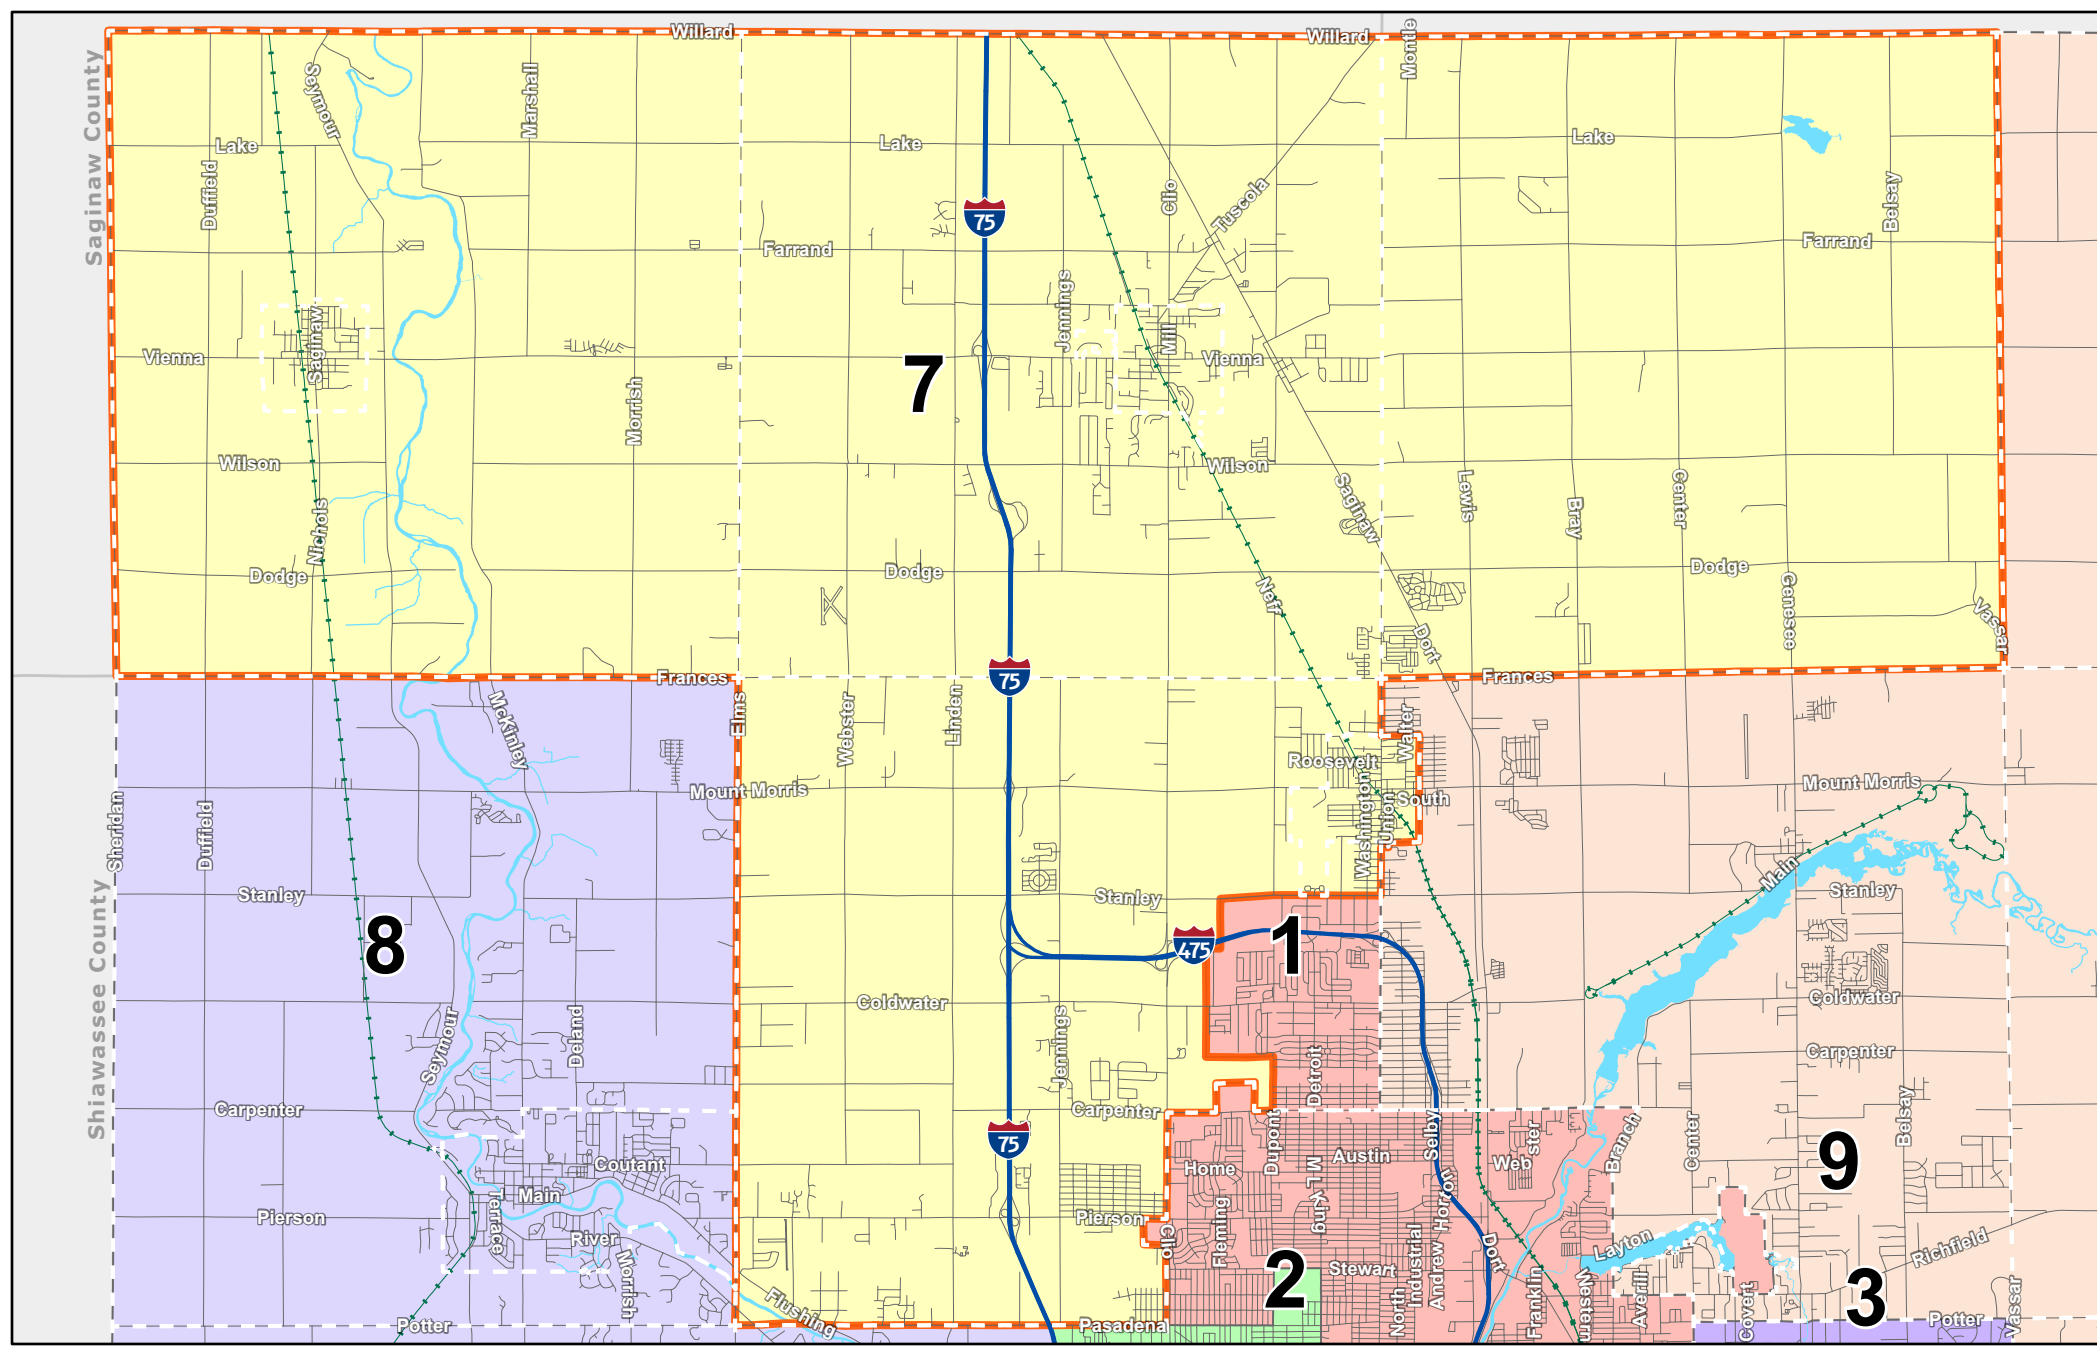

0 0.5 1 Miles

Commissioner District 1 Genesee County, MI

-  Community Boundary
-  District Border
-  Lakes & Rivers
-  Streets
-  Highways
-  Railroads

0 0.5 1 Miles

Commissioner District 2 Genesee County, MI

- Community Boundary
- District Border
- Lakes & Rivers
- Streets
- Highways
- Railroads

0 0.75 1.5 Miles

Commissioner District 4 Genesee County, MI

- Community Boundary
- District Border
- Lakes & Rivers
- Streets
- Highways
- Railroads

0 0.5 1 Miles

Commissioner District 5 Genesee County, MI

-  Community Boundary
-  District Border
-  Lakes & Rivers
-  Streets
-  Highways
-  Railroads

Commissioner District 6 Genesee County, MI

- | | |
|--|---|
|  Community Boundary |  Streets |
|  District Border |  Highways |
|  Lakes & Rivers |  Railroads |

Commissioner District 7 Genesee County, MI

- Community Boundary
- District Border
- Lakes & Rivers
- Streets
- Highways
- Railroads

Commissioner District 8 Genesee County, MI

-  Community Boundary
-  District Border
-  Lakes & Rivers
-  Streets
-  Highways
-  Railroads