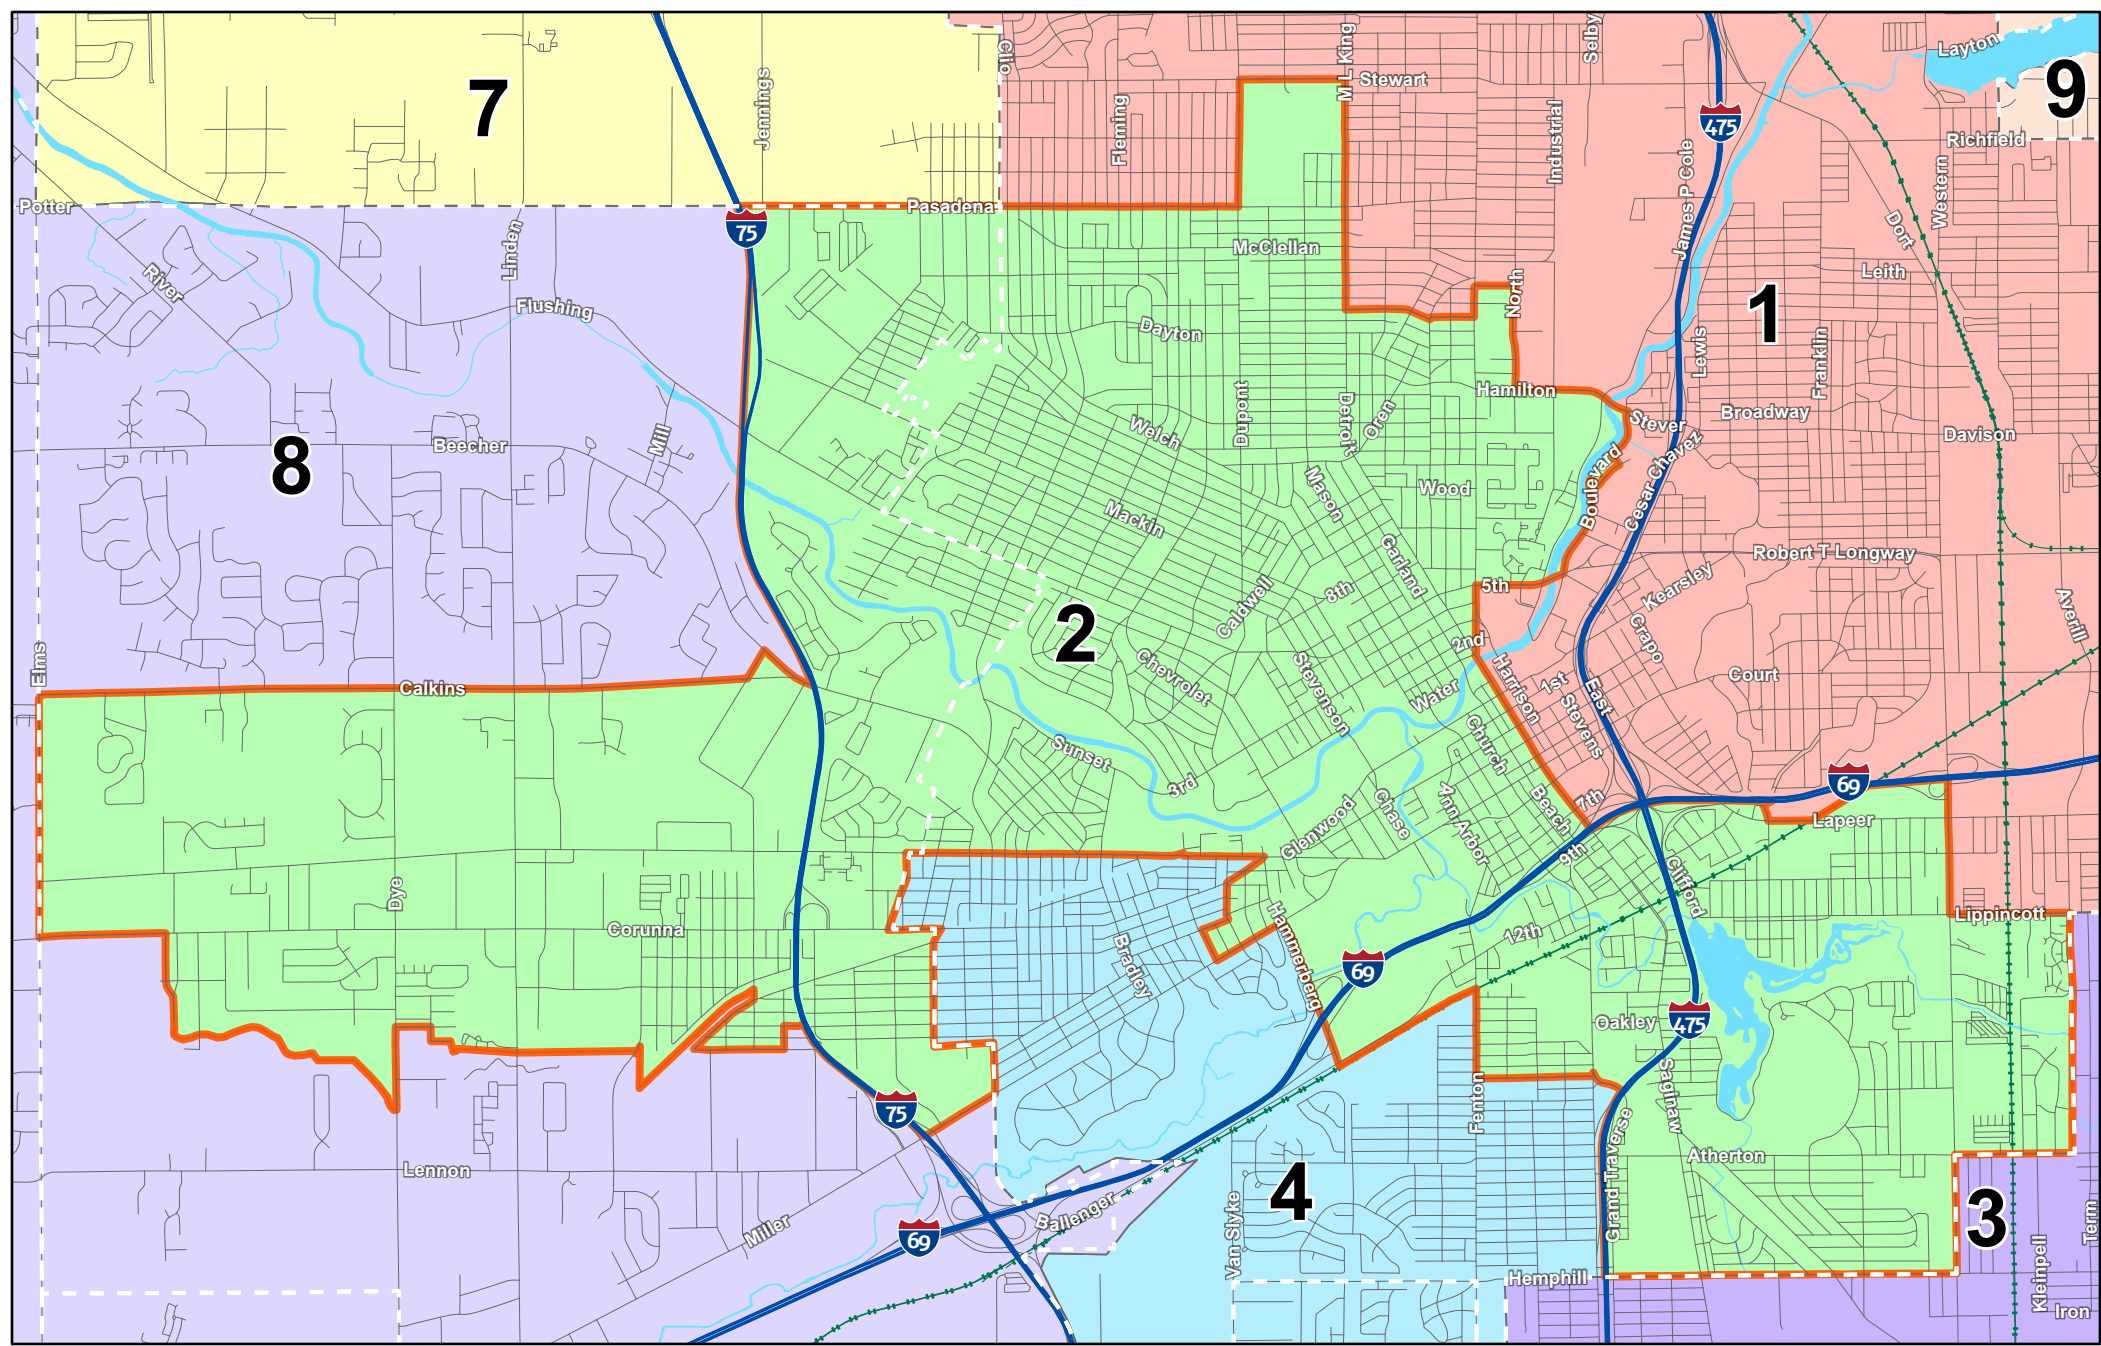

0 0.5 1 Miles

Commissioner District 1 Genesee County, MI

-  Community Boundary
-  District Border
-  Lakes & Rivers
-  Streets
-  Highways
-  Railroads

0 0.5 1 Miles

Commissioner District 2 Genesee County, MI

- Community Boundary
- District Border
- Lakes & Rivers
- Streets
- Highways
- Railroads

0 0.75 1.5 Miles

Commissioner District 4 Genesee County, MI

- Community Boundary
- District Border
- Lakes & Rivers
- Streets
- Highways
- Railroads

0 0.5 1 Miles

Commissioner District 5 Genesee County, MI

-  Community Boundary
-  District Border
-  Lakes & Rivers
-  Streets
-  Highways
-  Railroads

Commissioner District 6 Genesee County, MI

- | | |
|--|---|
|  Community Boundary |  Streets |
|  District Border |  Highways |
|  Lakes & Rivers |  Railroads |

Commissioner District 7 Genesee County, MI

- Community Boundary
- District Border
- Lakes & Rivers
- Streets
- Highways
- Railroads

Commissioner District 8 Genesee County, MI

-  Community Boundary
-  District Border
-  Lakes & Rivers
-  Streets
-  Highways
-  Railroads