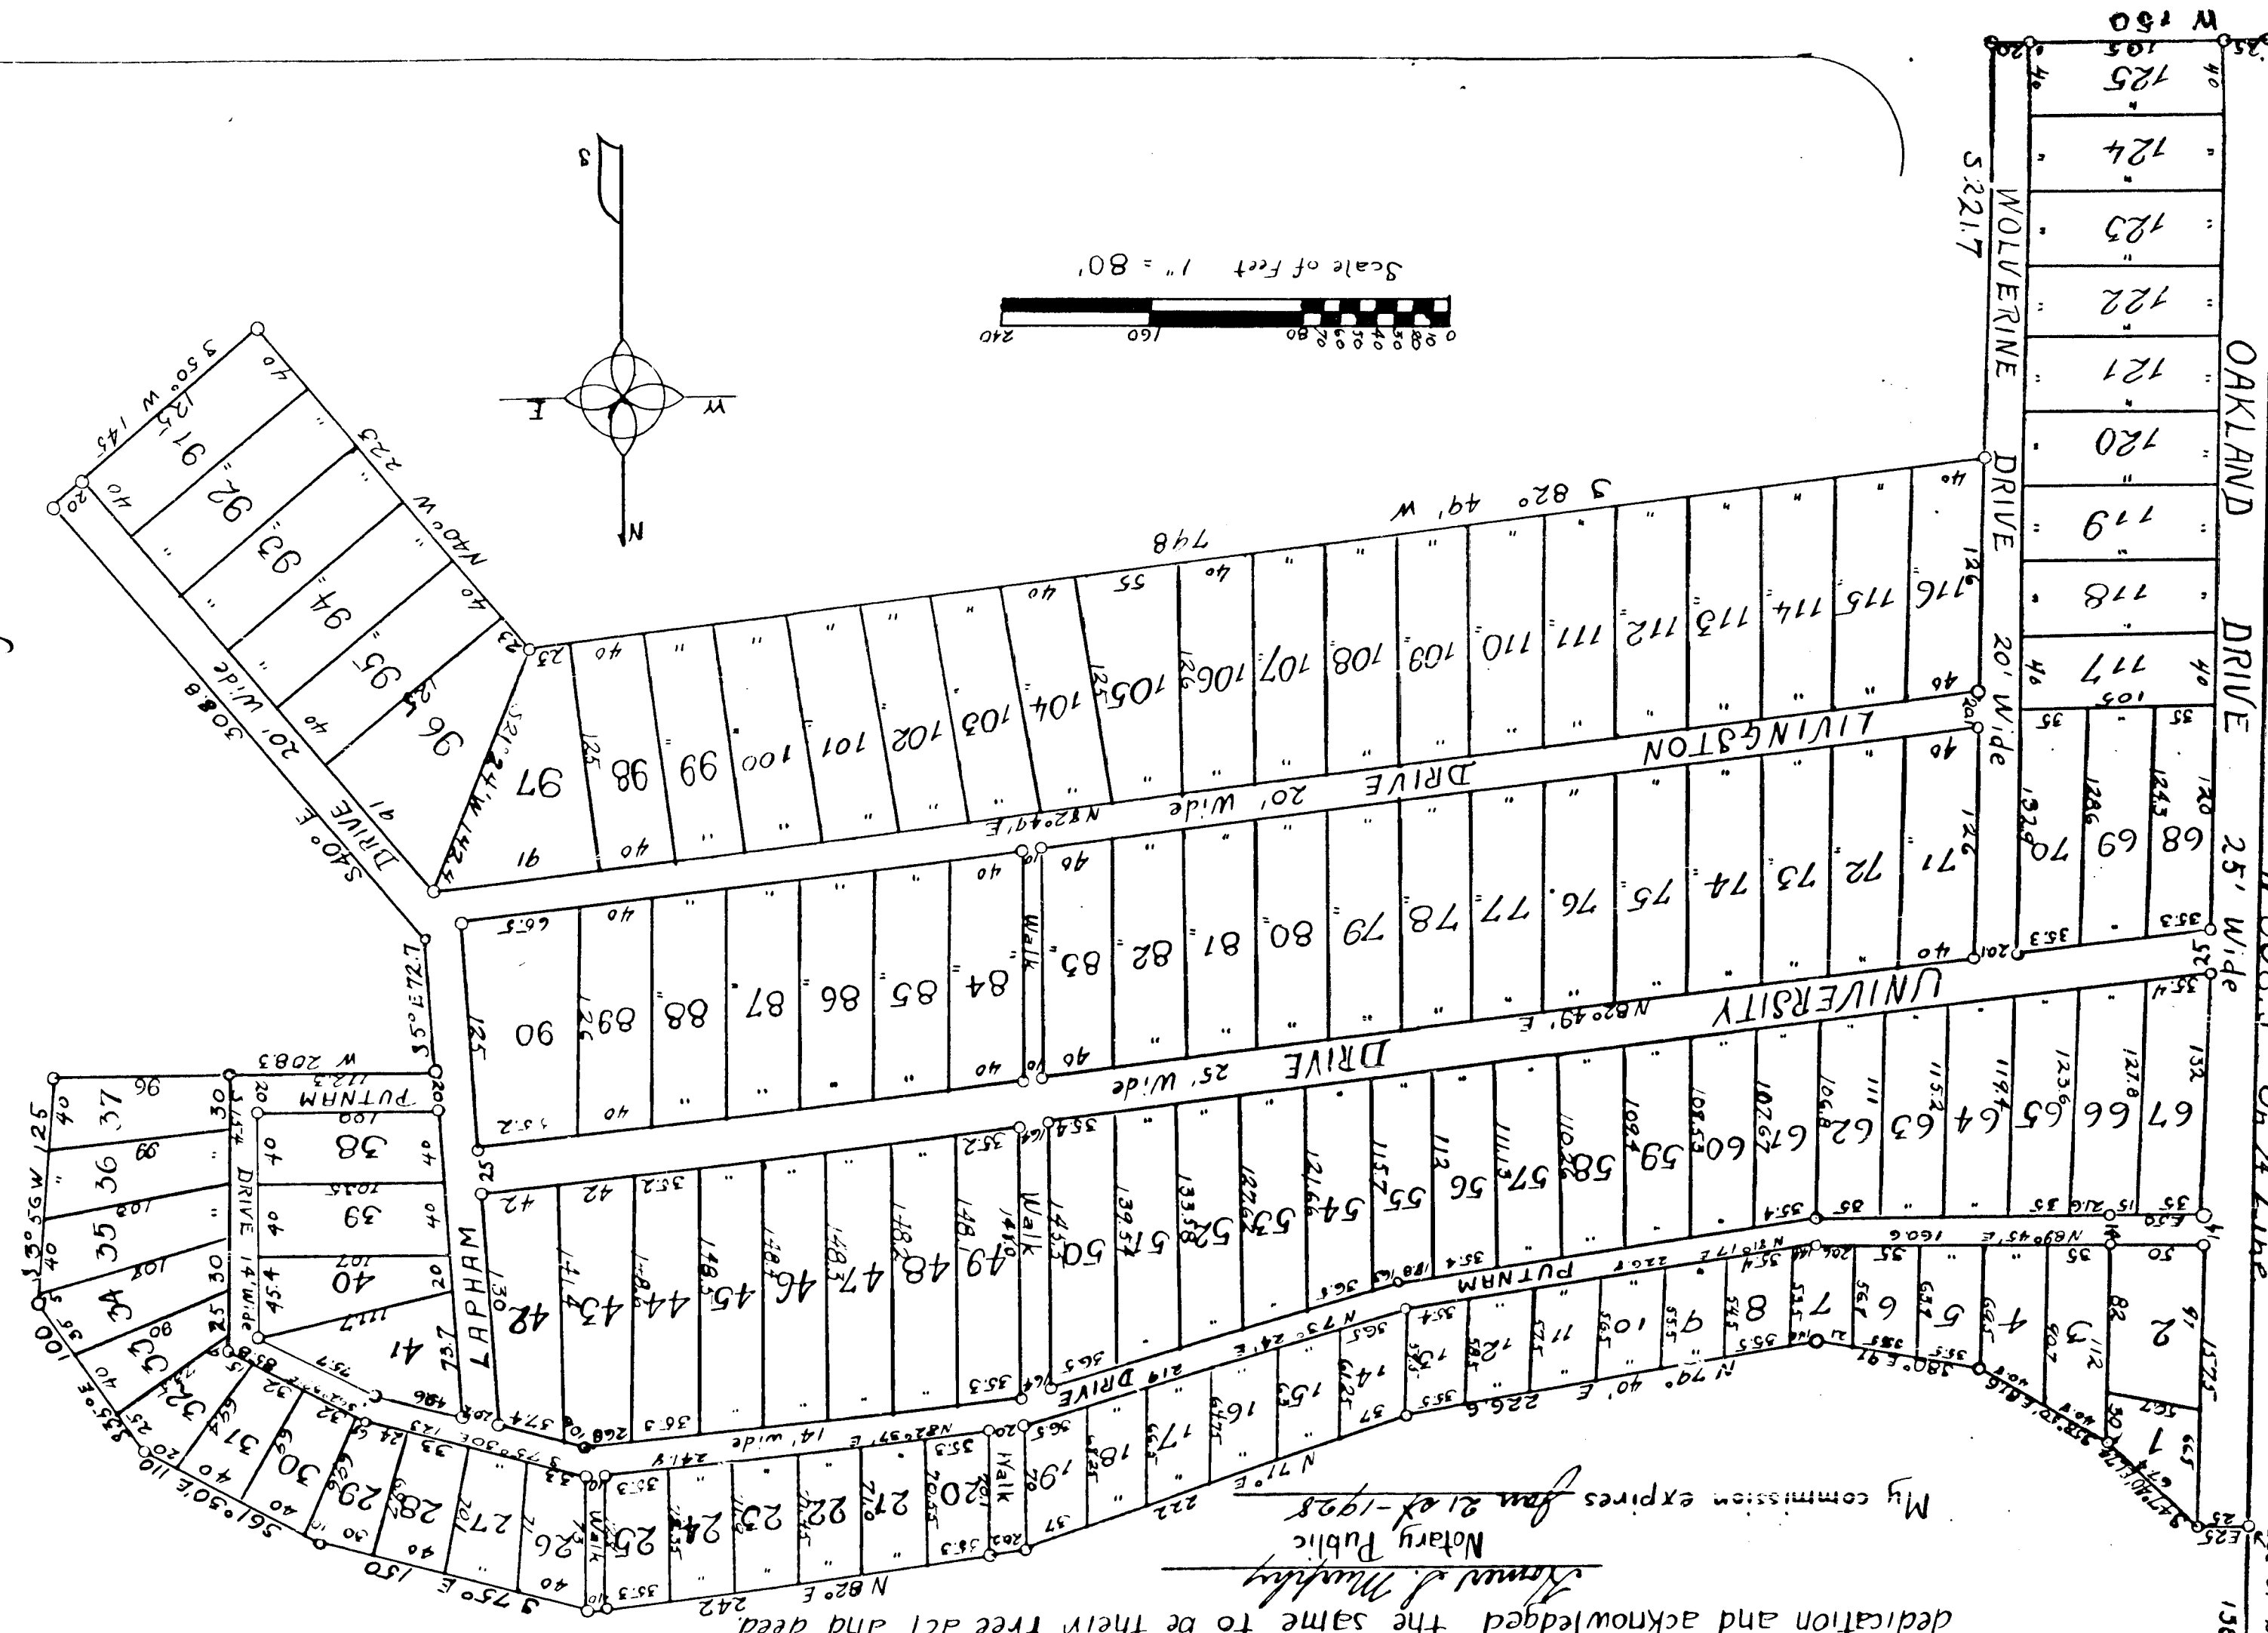

Orval M. Parker
County Treasurer

STATE OF MICHIGAN } ss
County of Hamburg
Public in and for said county, personally came the above named Orval A. Gault and Edith W. Gault known to me to be the persons who executed the above dedication and acknowledged the same to be their free act and deed.
Thomas J. Munkley
Notary Public
My commission expires Jan 21st - 1928

Surveyor's Certificate
I hereby certify that the plat hereon delineated is a correct one and that permanent monuments consisting of 1/2 round iron stakes, 18" long have been planted at points marked thus: o, as thereon shown, at all angles in the boundaries of the land platted and at all angles in and intersections of, drives and walks.

Frank W. Manning
Registered Civil Engineer

Approval
This plat was approved by the Hamburg Township Board at a meeting held Jan 22 1925.

O. W. Hamelky
Township Clerk

This plat was approved by the County Board at a meeting held July 27 1925.
Willis R. Ryan Judge of Probate
John A. Hagman County Clerk
Orval M. Parker County Treasurer

Aug 8-1925
Edith W. Gault
Orval M. Parker
Aug 8-1925
Edith W. Gault
Orval M. Parker

Aug 23-1925
Edith W. Gault