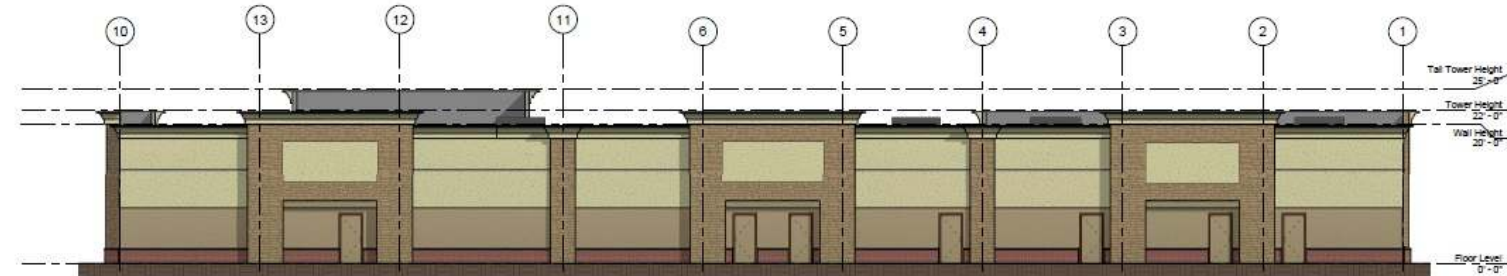

1 East-Color
1/8" = 1'-0"

2 West-Color
1/8" = 1'-0"

3 North-Color
1/8" = 1'-0"

4 South-Color
1/8" = 1'-0"

Herman A. Scharhag Architects
 310 Armour Rd. #202
 North Kansas City, Missouri 64116
 Phone 816-221-9297
 scharhag@att.net

**SHOPPES AT KEARNEY
 BUILDING H**

No.	Description	Date
Revision Schedule		
Elevations-Color		
Project number		1505
Date		09/27/2014
A202		
Scale		1/8" = 1'-0"

09/27/2014 10:52 AM