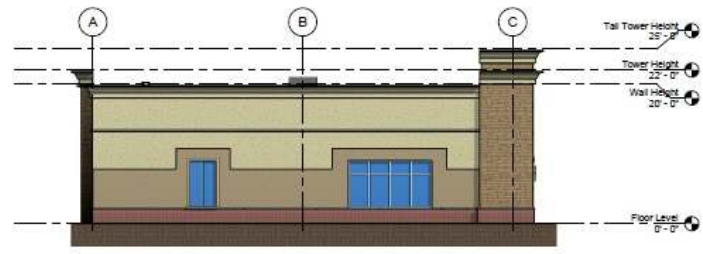

1 East-Color
1/8" = 1'-0"

2 West-Color
1/8" = 1'-0"

3 North-Color
1/8" = 1'-0"

4 South-Color
1/8" = 1'-0"

Herman A. Scharhag Architects
 310 Armour Rd. #202
 North Kansas City, Missouri 64116
 Phone 816-221-9297
 scharhag@att.net

**SHOPPES AT KEARNEY
 BUILDING H**

No.	Description	Date
Revision Schedule		
Elevations-Color		
Project number		1505
Date		09/27/2014
A202		
Scale		1/8" = 1'-0"

09/27/2014 10:52 AM