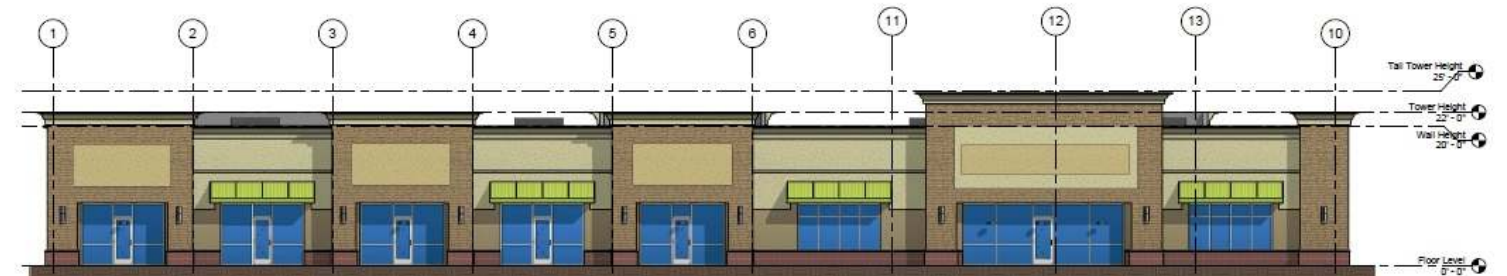

1 East-Color
1/8" = 1'-0"

2 West-Color
1/8" = 1'-0"

3 North-Color
1/8" = 1'-0"

4 South-Color
1/8" = 1'-0"

Herman A. Scharhag Architects
 310 Armour Rd. #202
 North Kansas City, Missouri 64116
 Phone 816-221-9297
 scharhag@att.net

**SHOPPES AT KEARNEY
 BUILDING H**

No.	Description	Date
Revision Schedule		
Elevations-Color		
Project number		1505
Date		09/27/2014
A202		
Scale		1/8" = 1'-0"

09/27/2014 10:52 AM