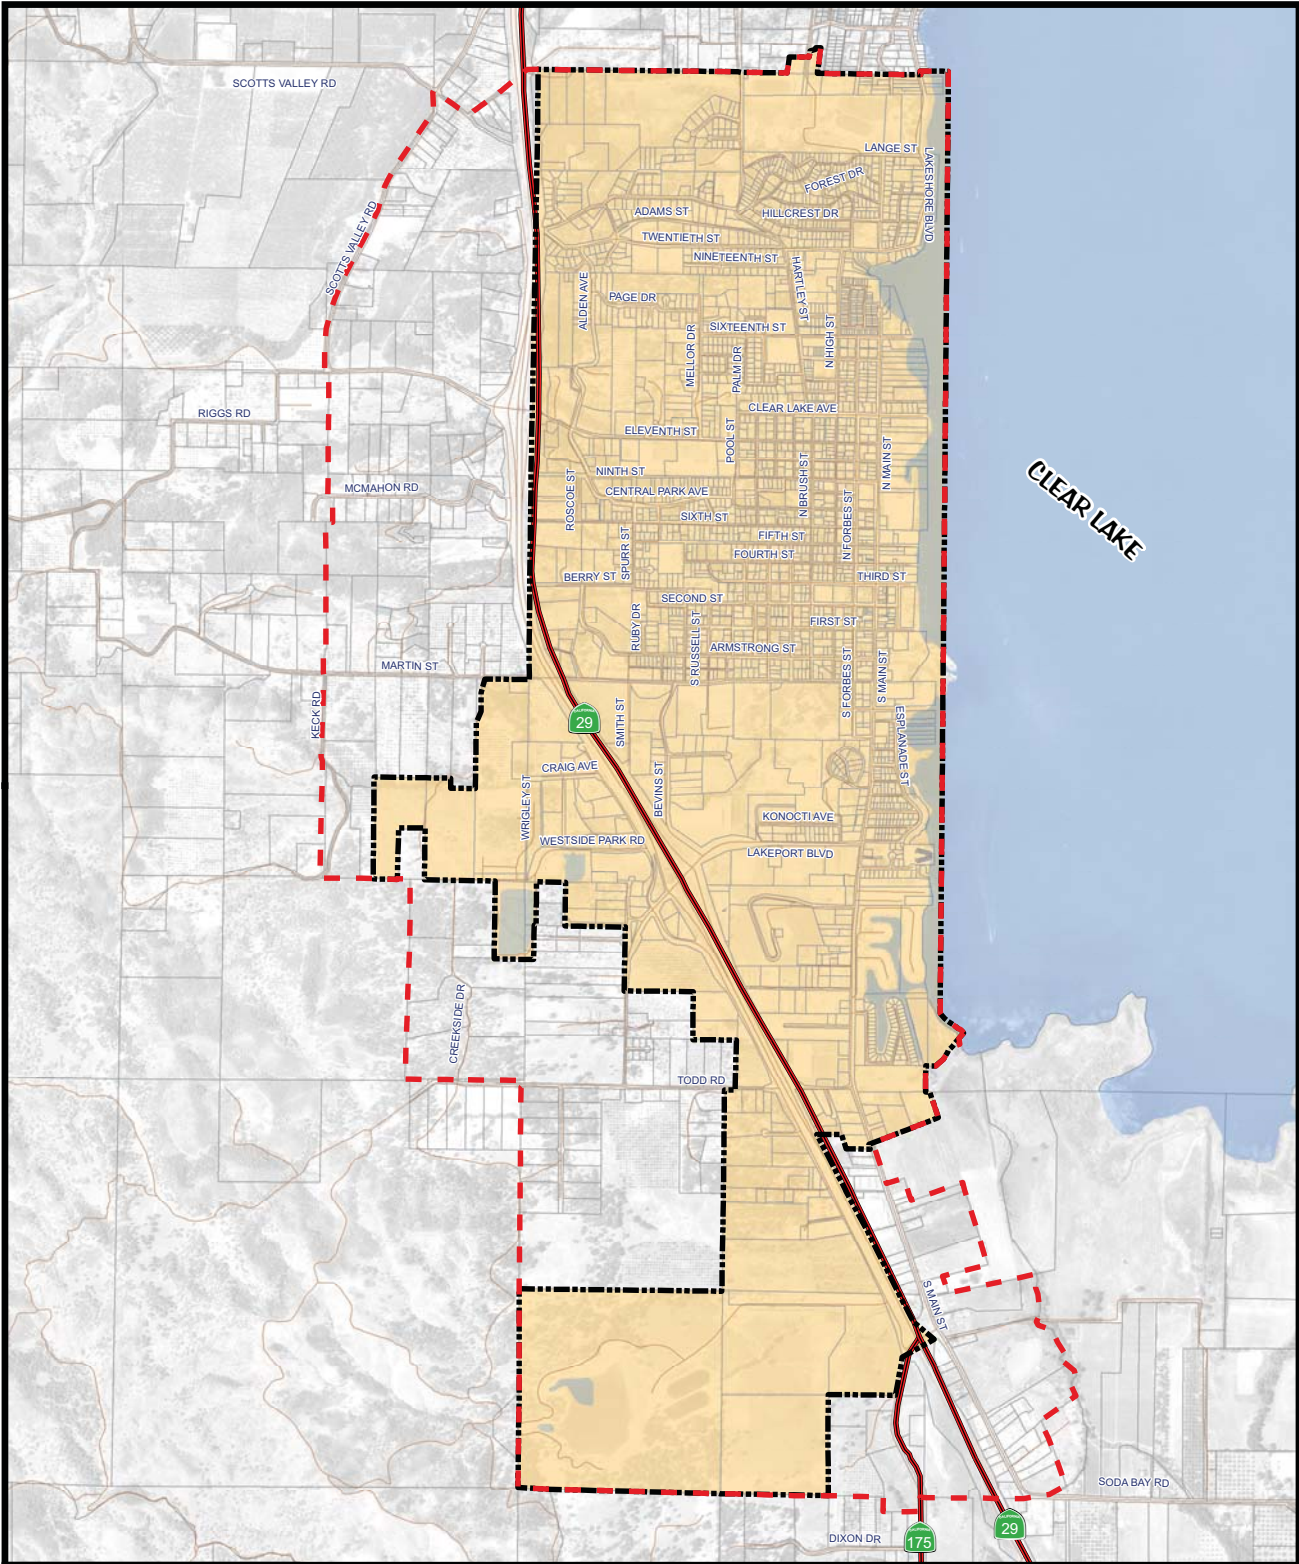

CITY OF LAKEPORT (SPHERE OF INFLUENCE) EXHIBIT "A"

LEGEND

	Highways		Parcels
	Lakes		Roads
	Lakeport City Limits 2015		
	Lakeport Sphere of Influence		

0 0.25 0.5 1 Miles

Lake County LAFCo
 City of Lakeport
 Sphere of Influence
 Resolution: 2015-0009
 Adopted: October 14, 2015

Source: Lake LAFCo Map Created: 10/20/2015