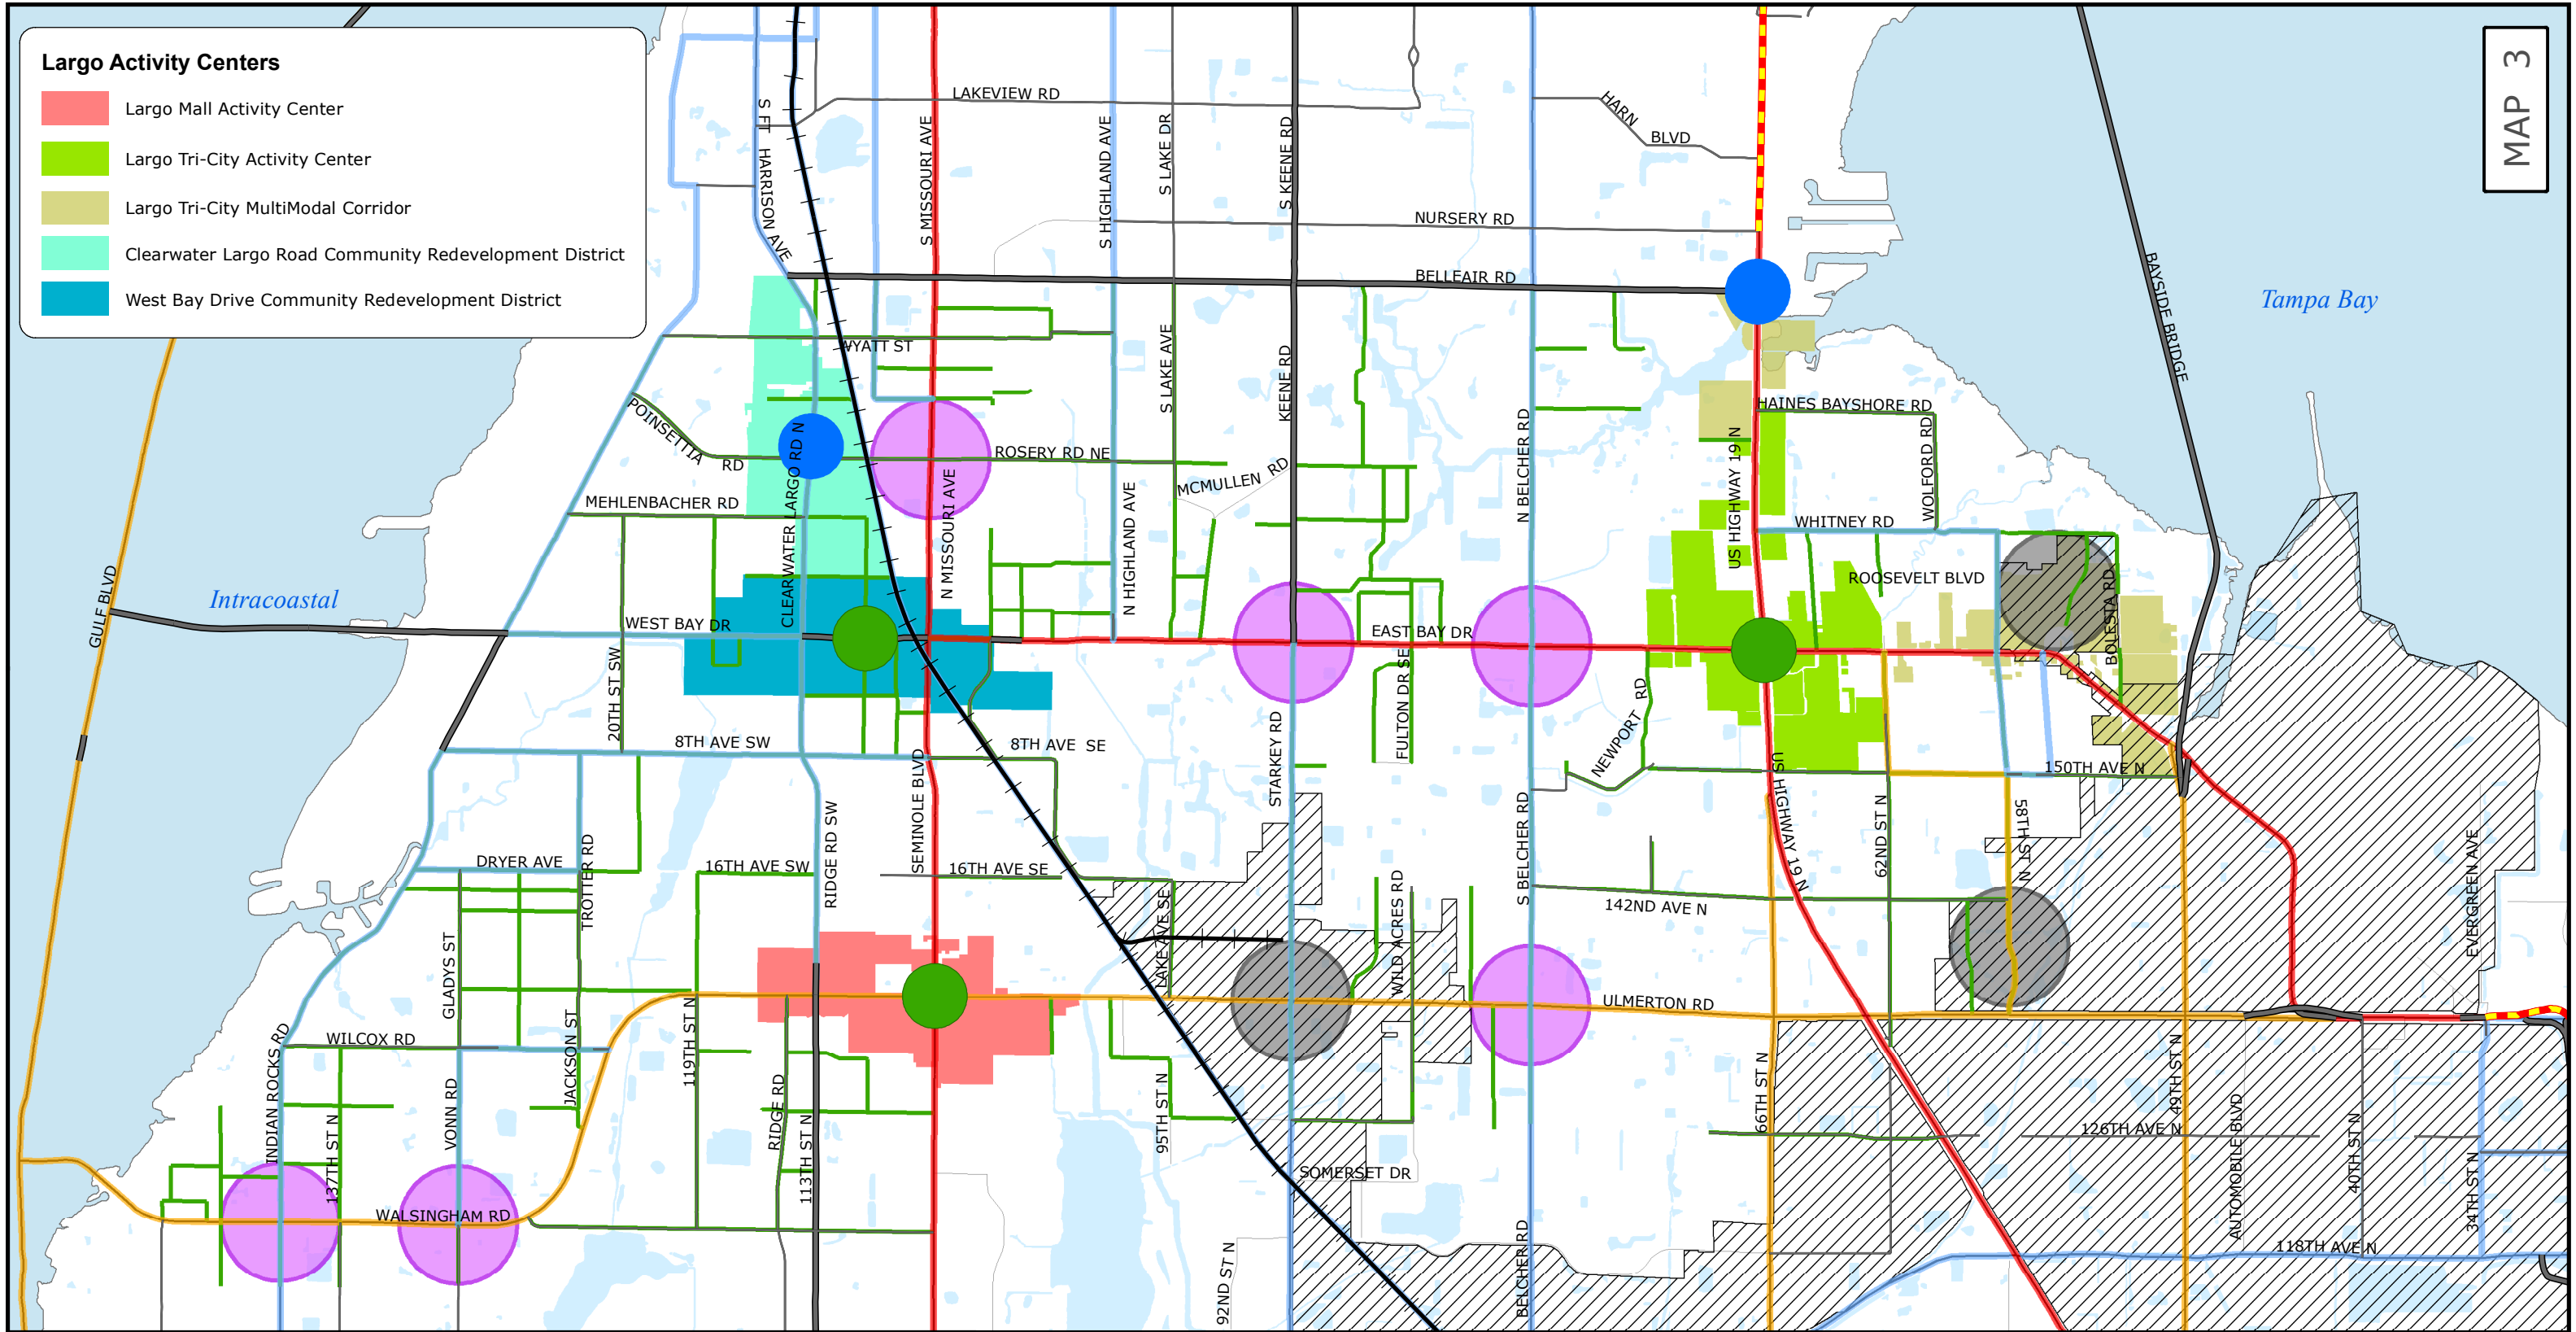

Largo Activity Centers

- Largo Mall Activity Center
- Largo Tri-City Activity Center
- Largo Tri-City MultiModal Corridor
- Clearwater Largo Road Community Redevelopment District
- West Bay Drive Community Redevelopment District

Largo Employment and Neighborhood Centers

- Employment
- Neighborhood

Largo Streets

- Community Streets
- Largo City Limits
- CSX Rail Network

Forward Pinellas Multimodal Corridor

- Primary

Forward Pinellas Future Transit Corridors

- Primary
- Secondary
- Supporting

Forward Pinellas Other Corridors

- Arterial
- Collector

Forward Pinellas Land Use Strategies Map Activity Centers

- Community
- Major

Pinellas County Target Employment Centers

Map Legend

Publication Date:
6/18/2020

0 0.25 0.5 Miles

Sources: City of Largo Strategic Plan, Map A: Activity Centers and Mixed Use Corridors (2011); Forward Pinellas Land Use Strategies Map (October 24, 2019)