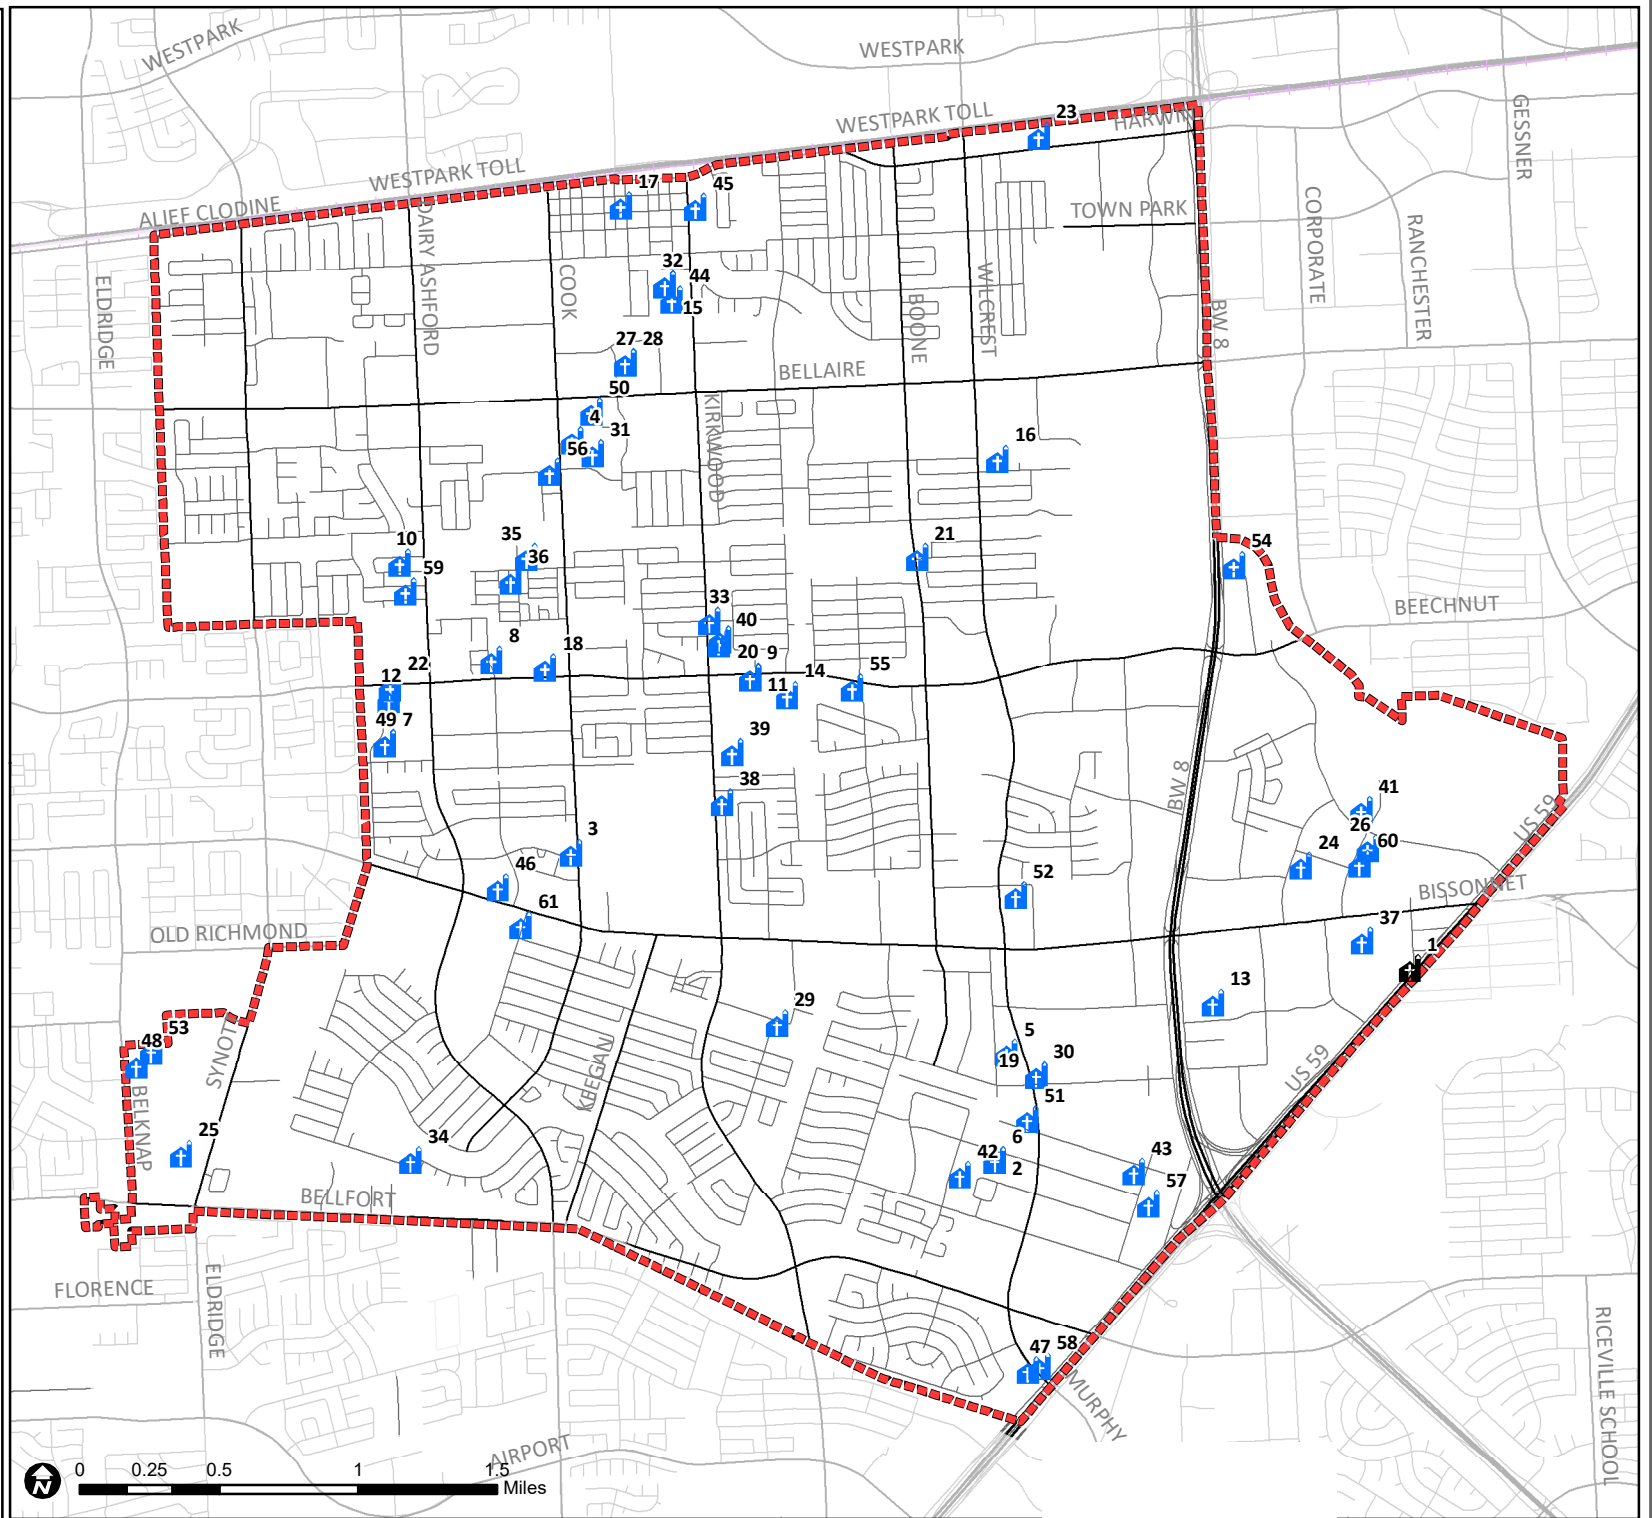

Churches Alief Complete Community

-  Complete Community
-  Churches
-  Church Organizations

Source: City of Houston GIS Database
Date: September 2019

This map is made available for reference purposes only and should not be substituted for a survey product. The City of Houston will not accept liability of any kind in conjunction with its use.