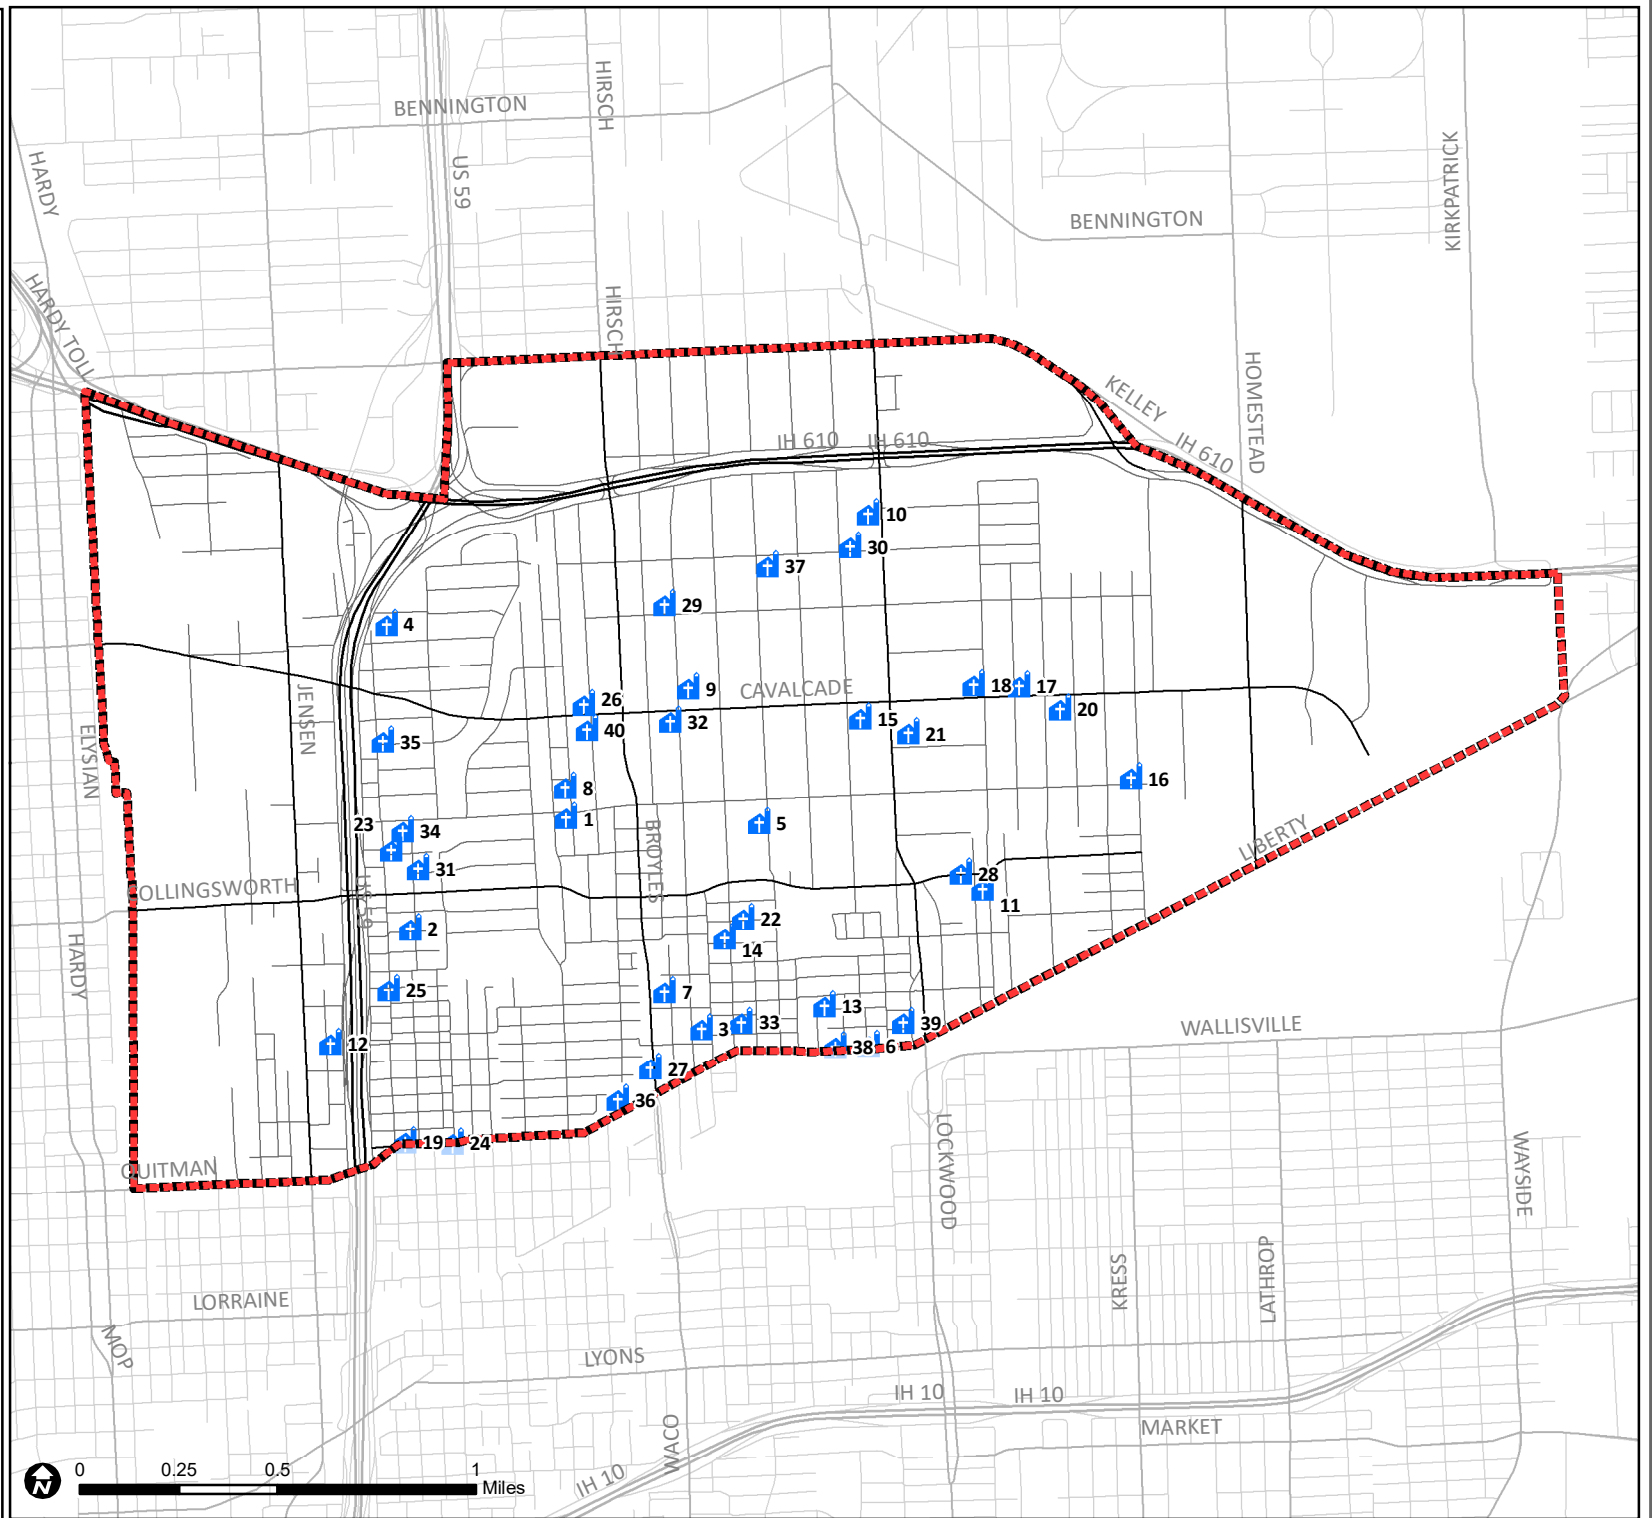

Churches Kashmere Gardens Complete Community

-  Complete Community
-  Churches
-  Church Organizations

Source: City of Houston GIS Database
Date: September 2019

This map is made available for reference purposes only and should not be substituted for a survey product. The City of Houston will not accept liability of any kind in conjunction with its use.