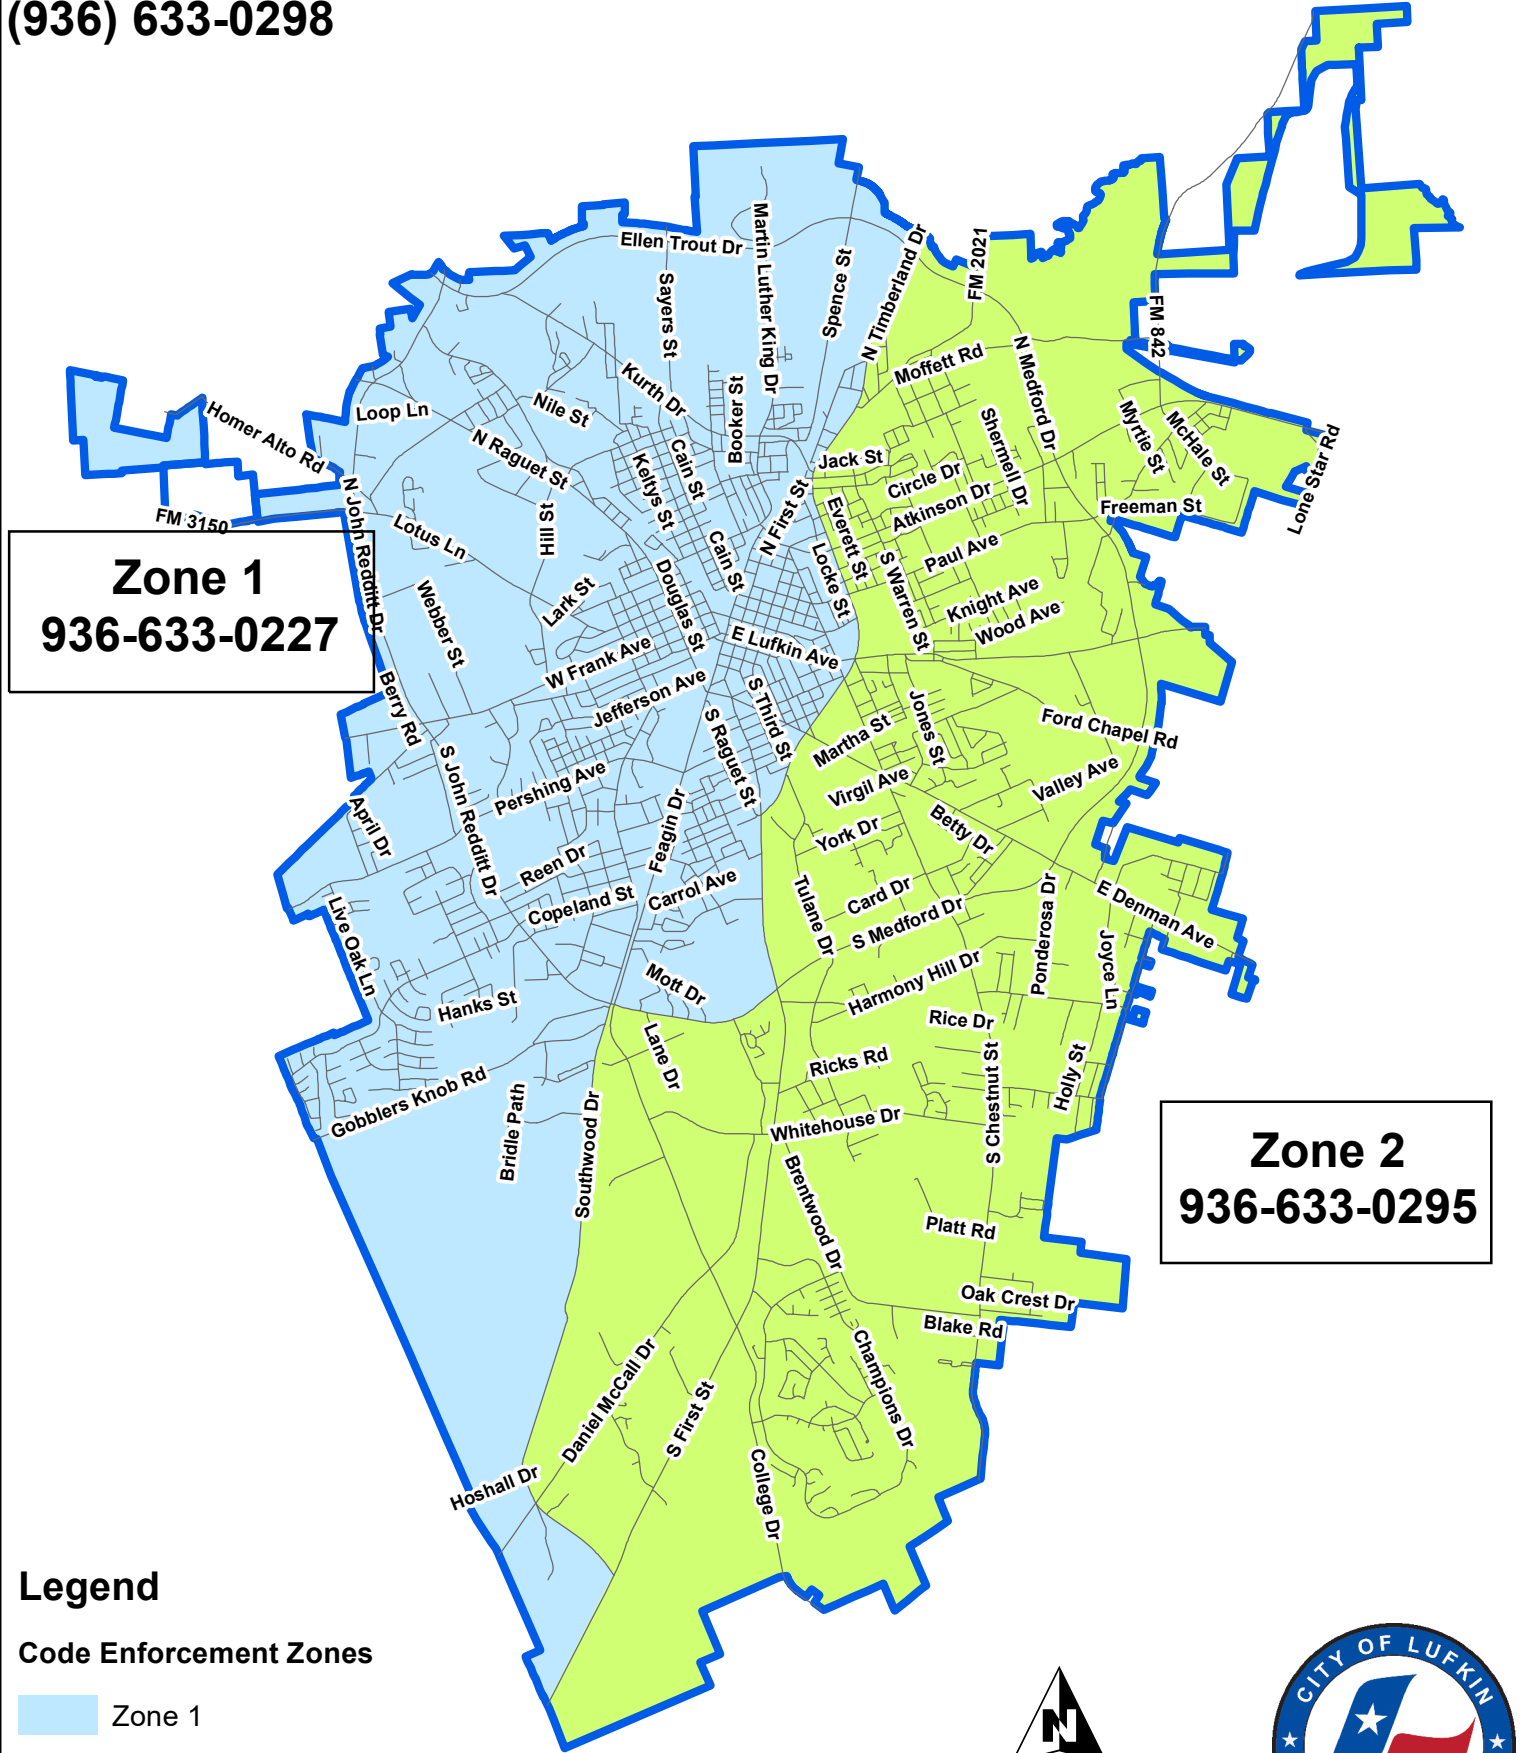

**Inspection Services  
Code Enforcement Division  
(936) 633-0298**

**Zone 1  
936-633-0227**

**Zone 2  
936-633-0295**

**Legend**

**Code Enforcement Zones**

-  Zone 1
-  Zone 2
-  City Limits