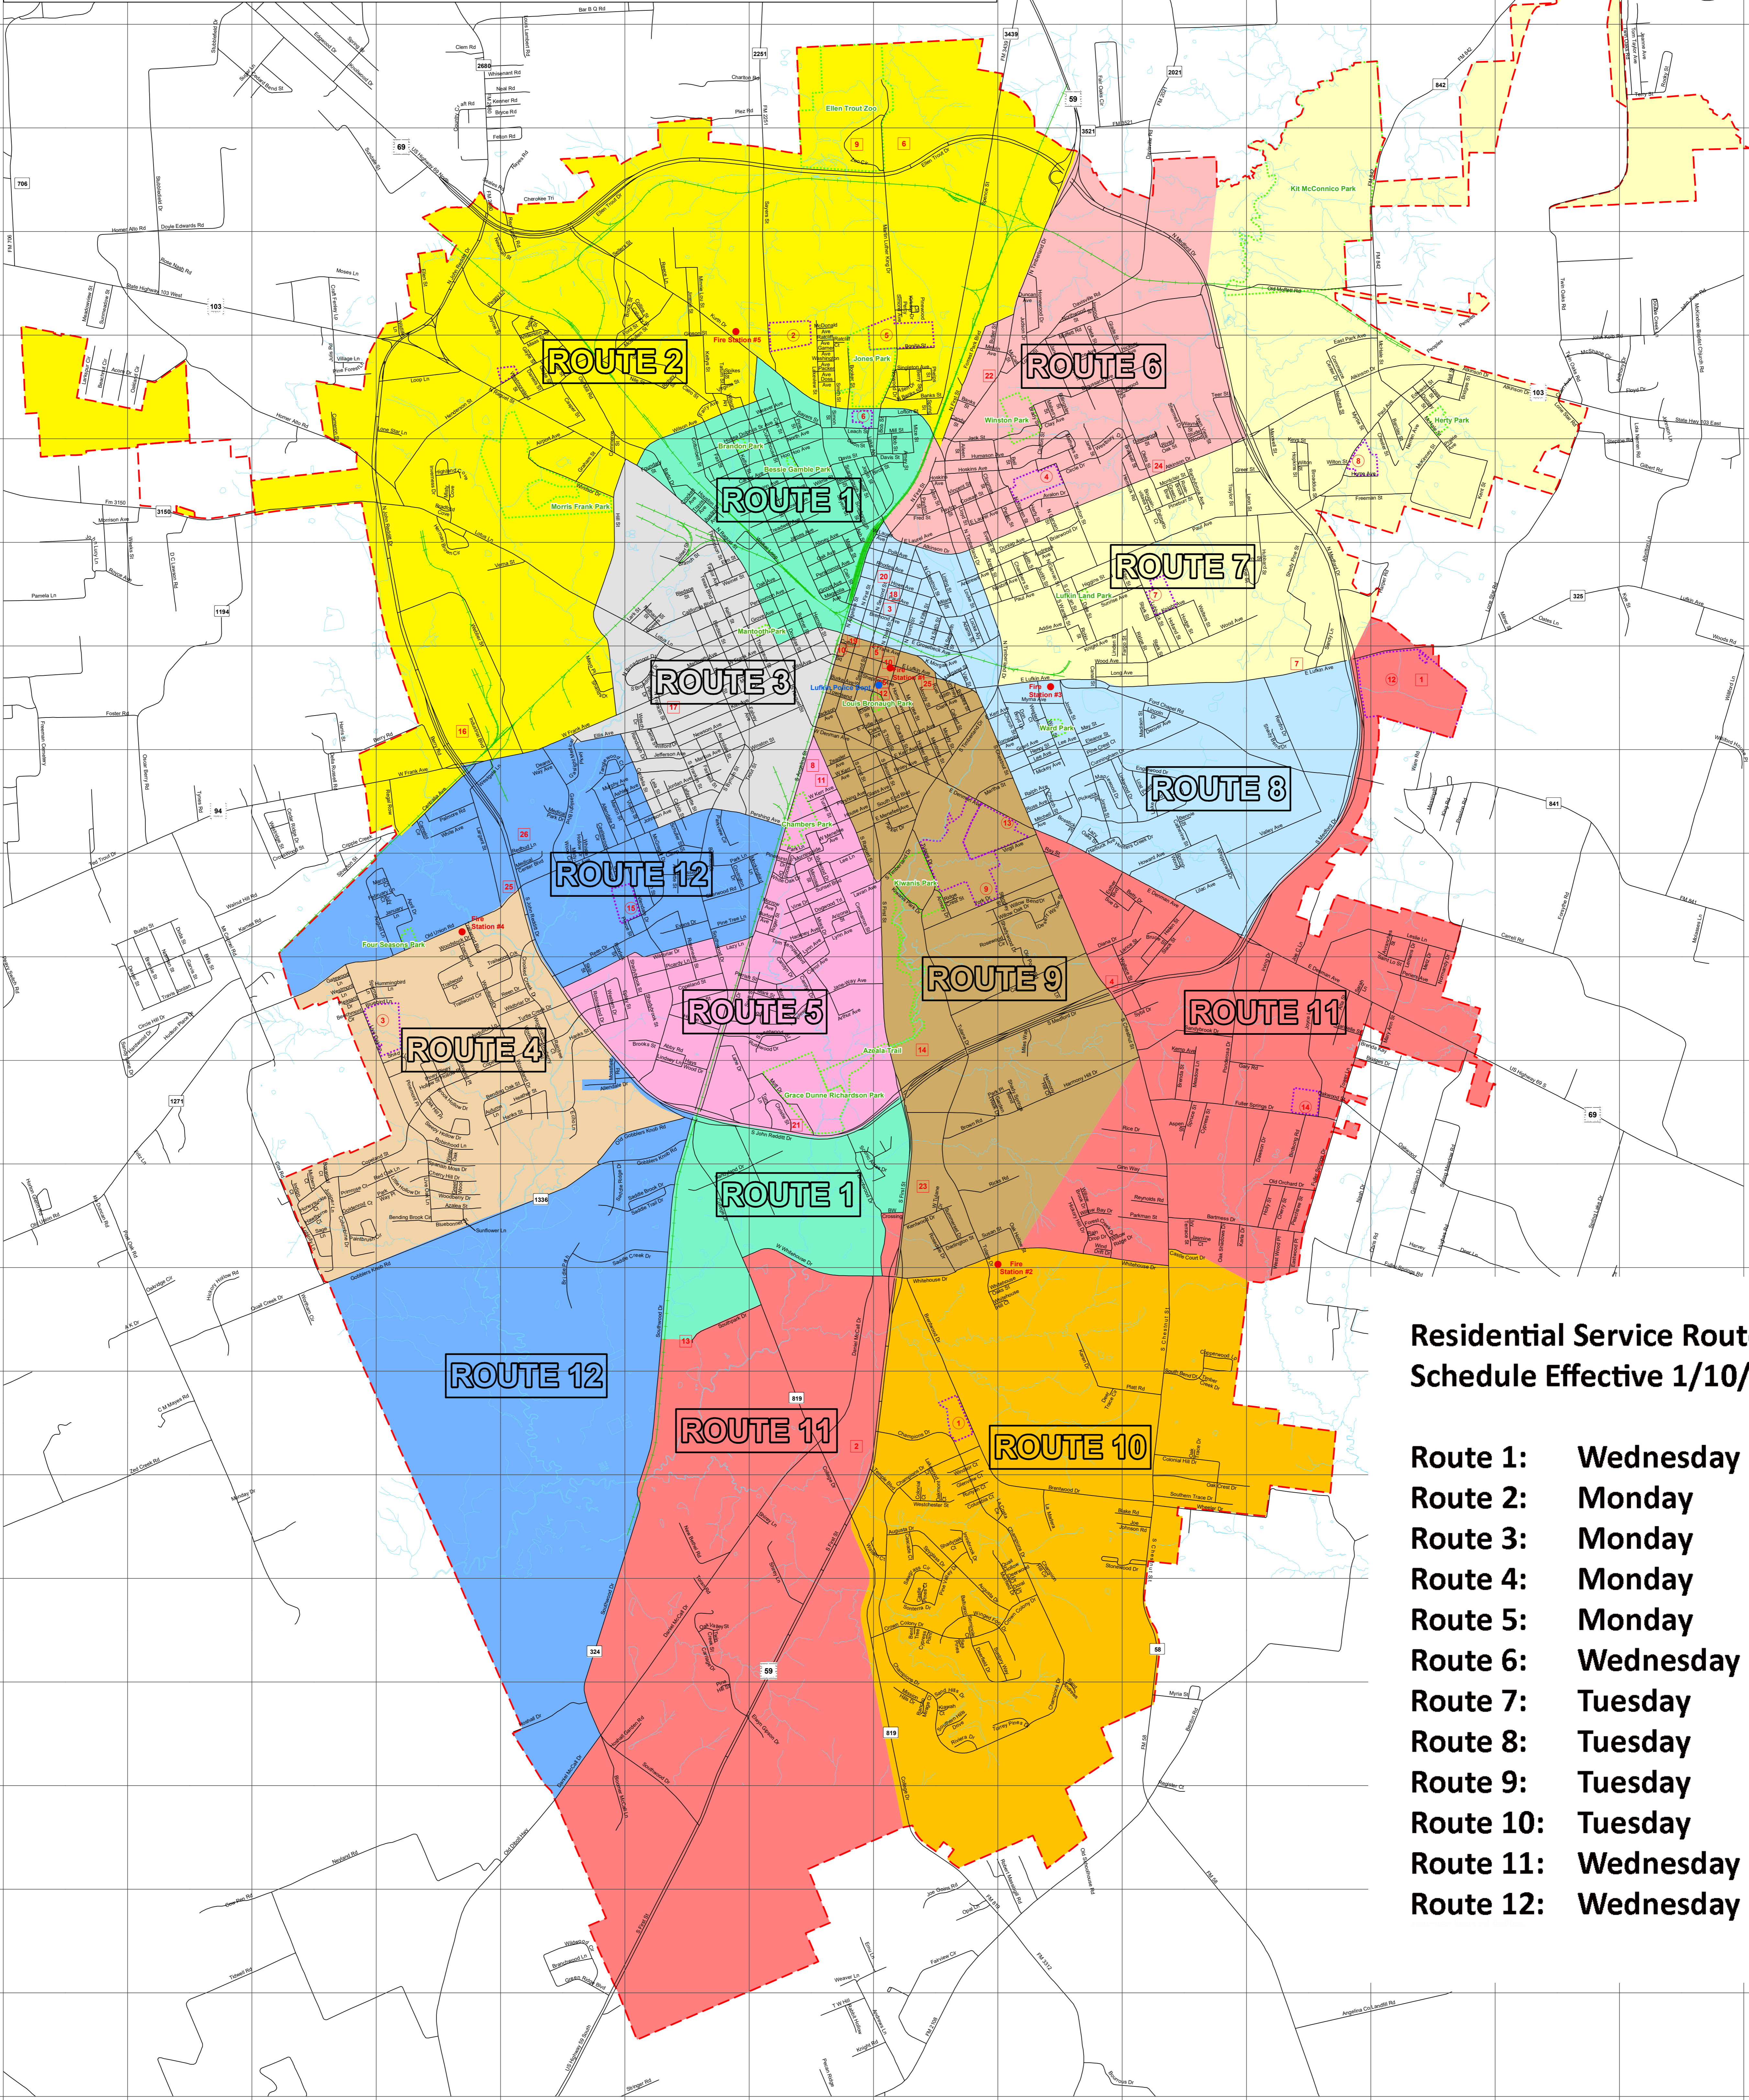

# City of Lufkin Residential Waste Routes

## Residential Service Route Schedule Effective 1/10/22:

- Route 1: Wednesday
- Route 2: Monday
- Route 3: Monday
- Route 4: Monday
- Route 5: Monday
- Route 6: Wednesday
- Route 7: Tuesday
- Route 8: Tuesday
- Route 9: Tuesday
- Route 10: Tuesday
- Route 11: Wednesday
- Route 12: Wednesday

LUFKIN SCHOOLS		PLACES OF INTEREST		Legend		Index	
1	ANDERSON ELEM	14	LUFKIN MALL	XXXX	Farm to Market Roads	A	ANDERSON, ANDREW
2	BROOKHOLLOW ELEM	15	LUFKIN POLICE DEPARTMENT	XXX	State Highways	B	BROOKHOLLOW, BRYAN
3	COTTON ELEM	16	LUFKIN WORK FORCE CENTER	XX	U. S. Highways	C	COTTON, COTTON
4	DANBURY SCHOOL	17	MEMORIAL MEDICAL CENTER OF E. TEXAS	—	Railroad	D	DANBURY, DANBURY
5	HARTNEY ELEM	18	MUSEUM OF EAST TEXAS	—	Streams/Ponds	E	HARTNEY, HARTNEY
6	HERTY ELEM	19	PARKS & RECREATION DEPARTMENT	—	Lufkin Schools	F	HERTY, HERTY
7	KURTZ ELEM	20	TYLER GARIBAY CENTER	—	City Parks	G	KURTZ, KURTZ
8	L&O ADMINISTRATION OFFICE	21	TEXAS DEPARTMENT OF PUBLIC SAFETY	—	Lufkin City Limits	H	L&O, L&O
9	LUFKIN ALTERNATIVE SCHOOL	22	TEXAS DEPARTMENT OF TRANSPORTATION	—		I	LUFKIN, LUFKIN
10	LUFKIN HIGH SCHOOL	23	TEXAS FORESTRY SERVICE	—		J	LUFKIN, LUFKIN
11	LUFKIN HOUSE SCHOOL	24	TEXAS POST OFFICE (2)	—		K	LUFKIN, LUFKIN
12	BLACK ELEM	25	WOODS AND HEIGHTS HISTORIC	—		L	LUFKIN, LUFKIN
13	TROUT ELEM			—		M	LUFKIN, LUFKIN
14				—		N	LUFKIN, LUFKIN
15				—		O	LUFKIN, LUFKIN