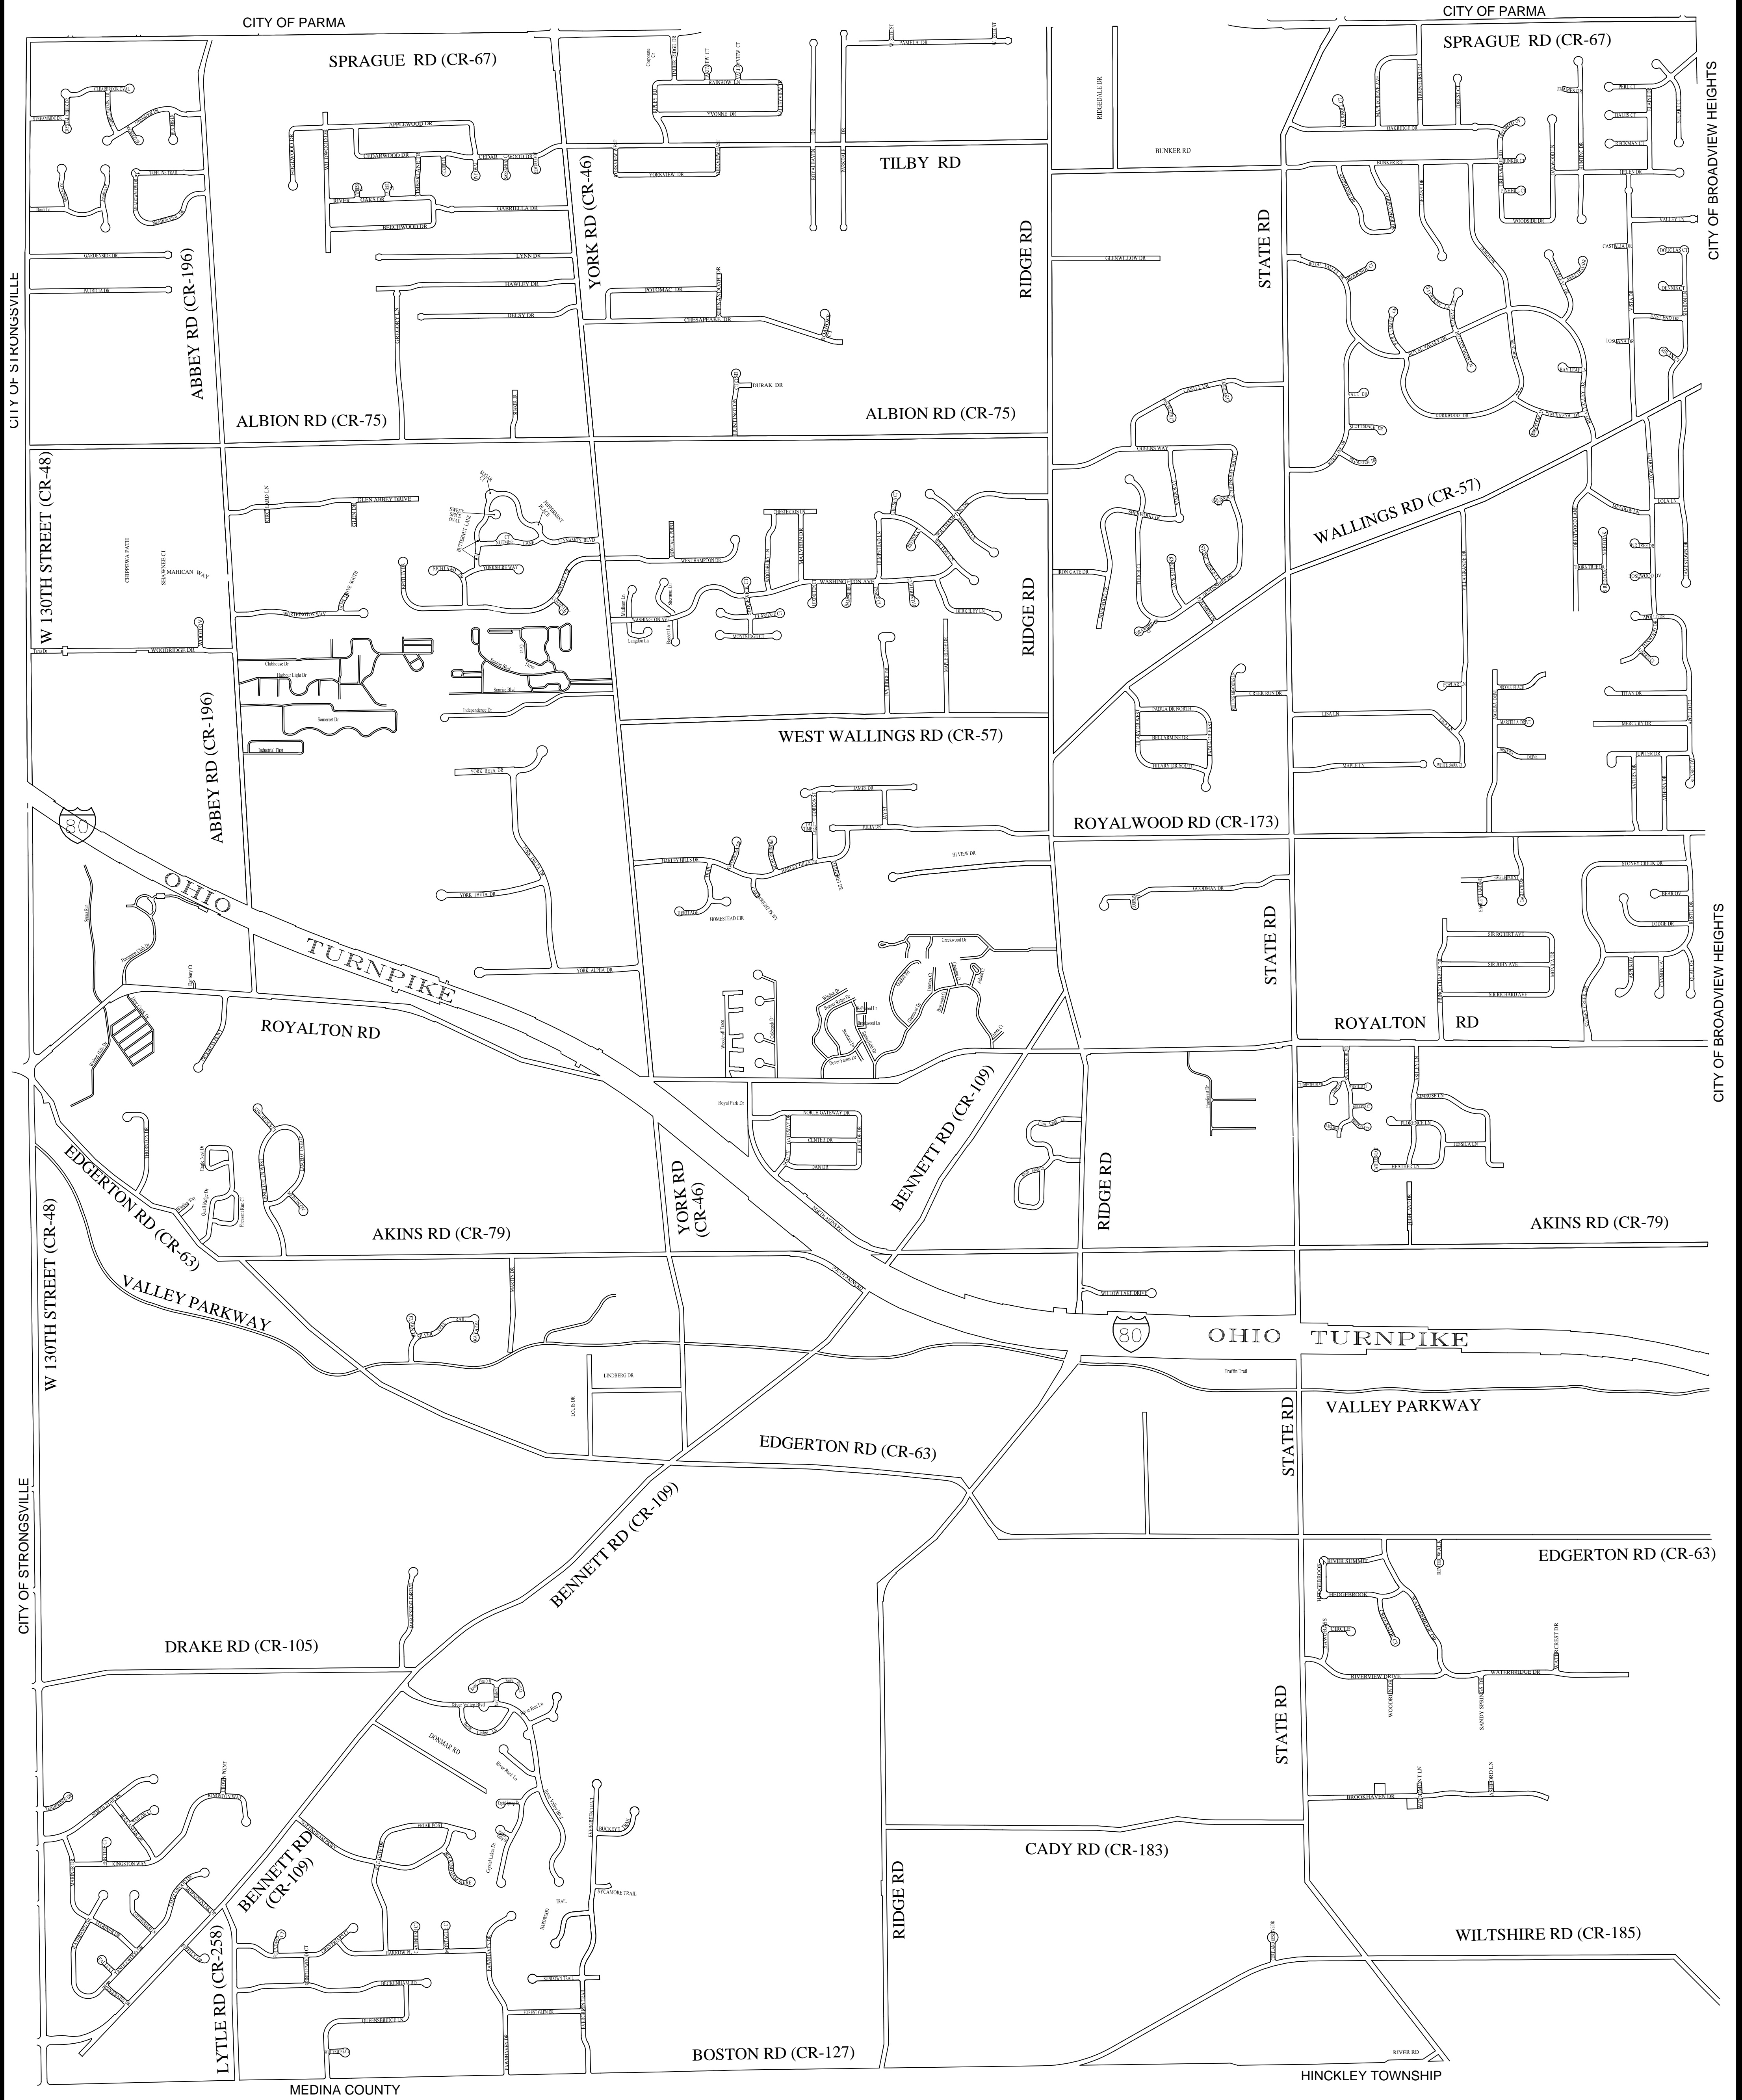

# CITY OF NORTH ROYALTON COUNTY ROAD MAP

MAYOR  
LARRY ANTOSKIEWICZ

PREPARED BY:  
CITY ENGINEERING DEPARTMENT,  
NOVEMBER, 2020

NOTE:  
STREET RIGHT-OF-WAY INFORMATION DEPICTED ON THIS MAP  
IS SCHEMATIC AND SHALL NOT BE CONSTRUED AS EXACT.