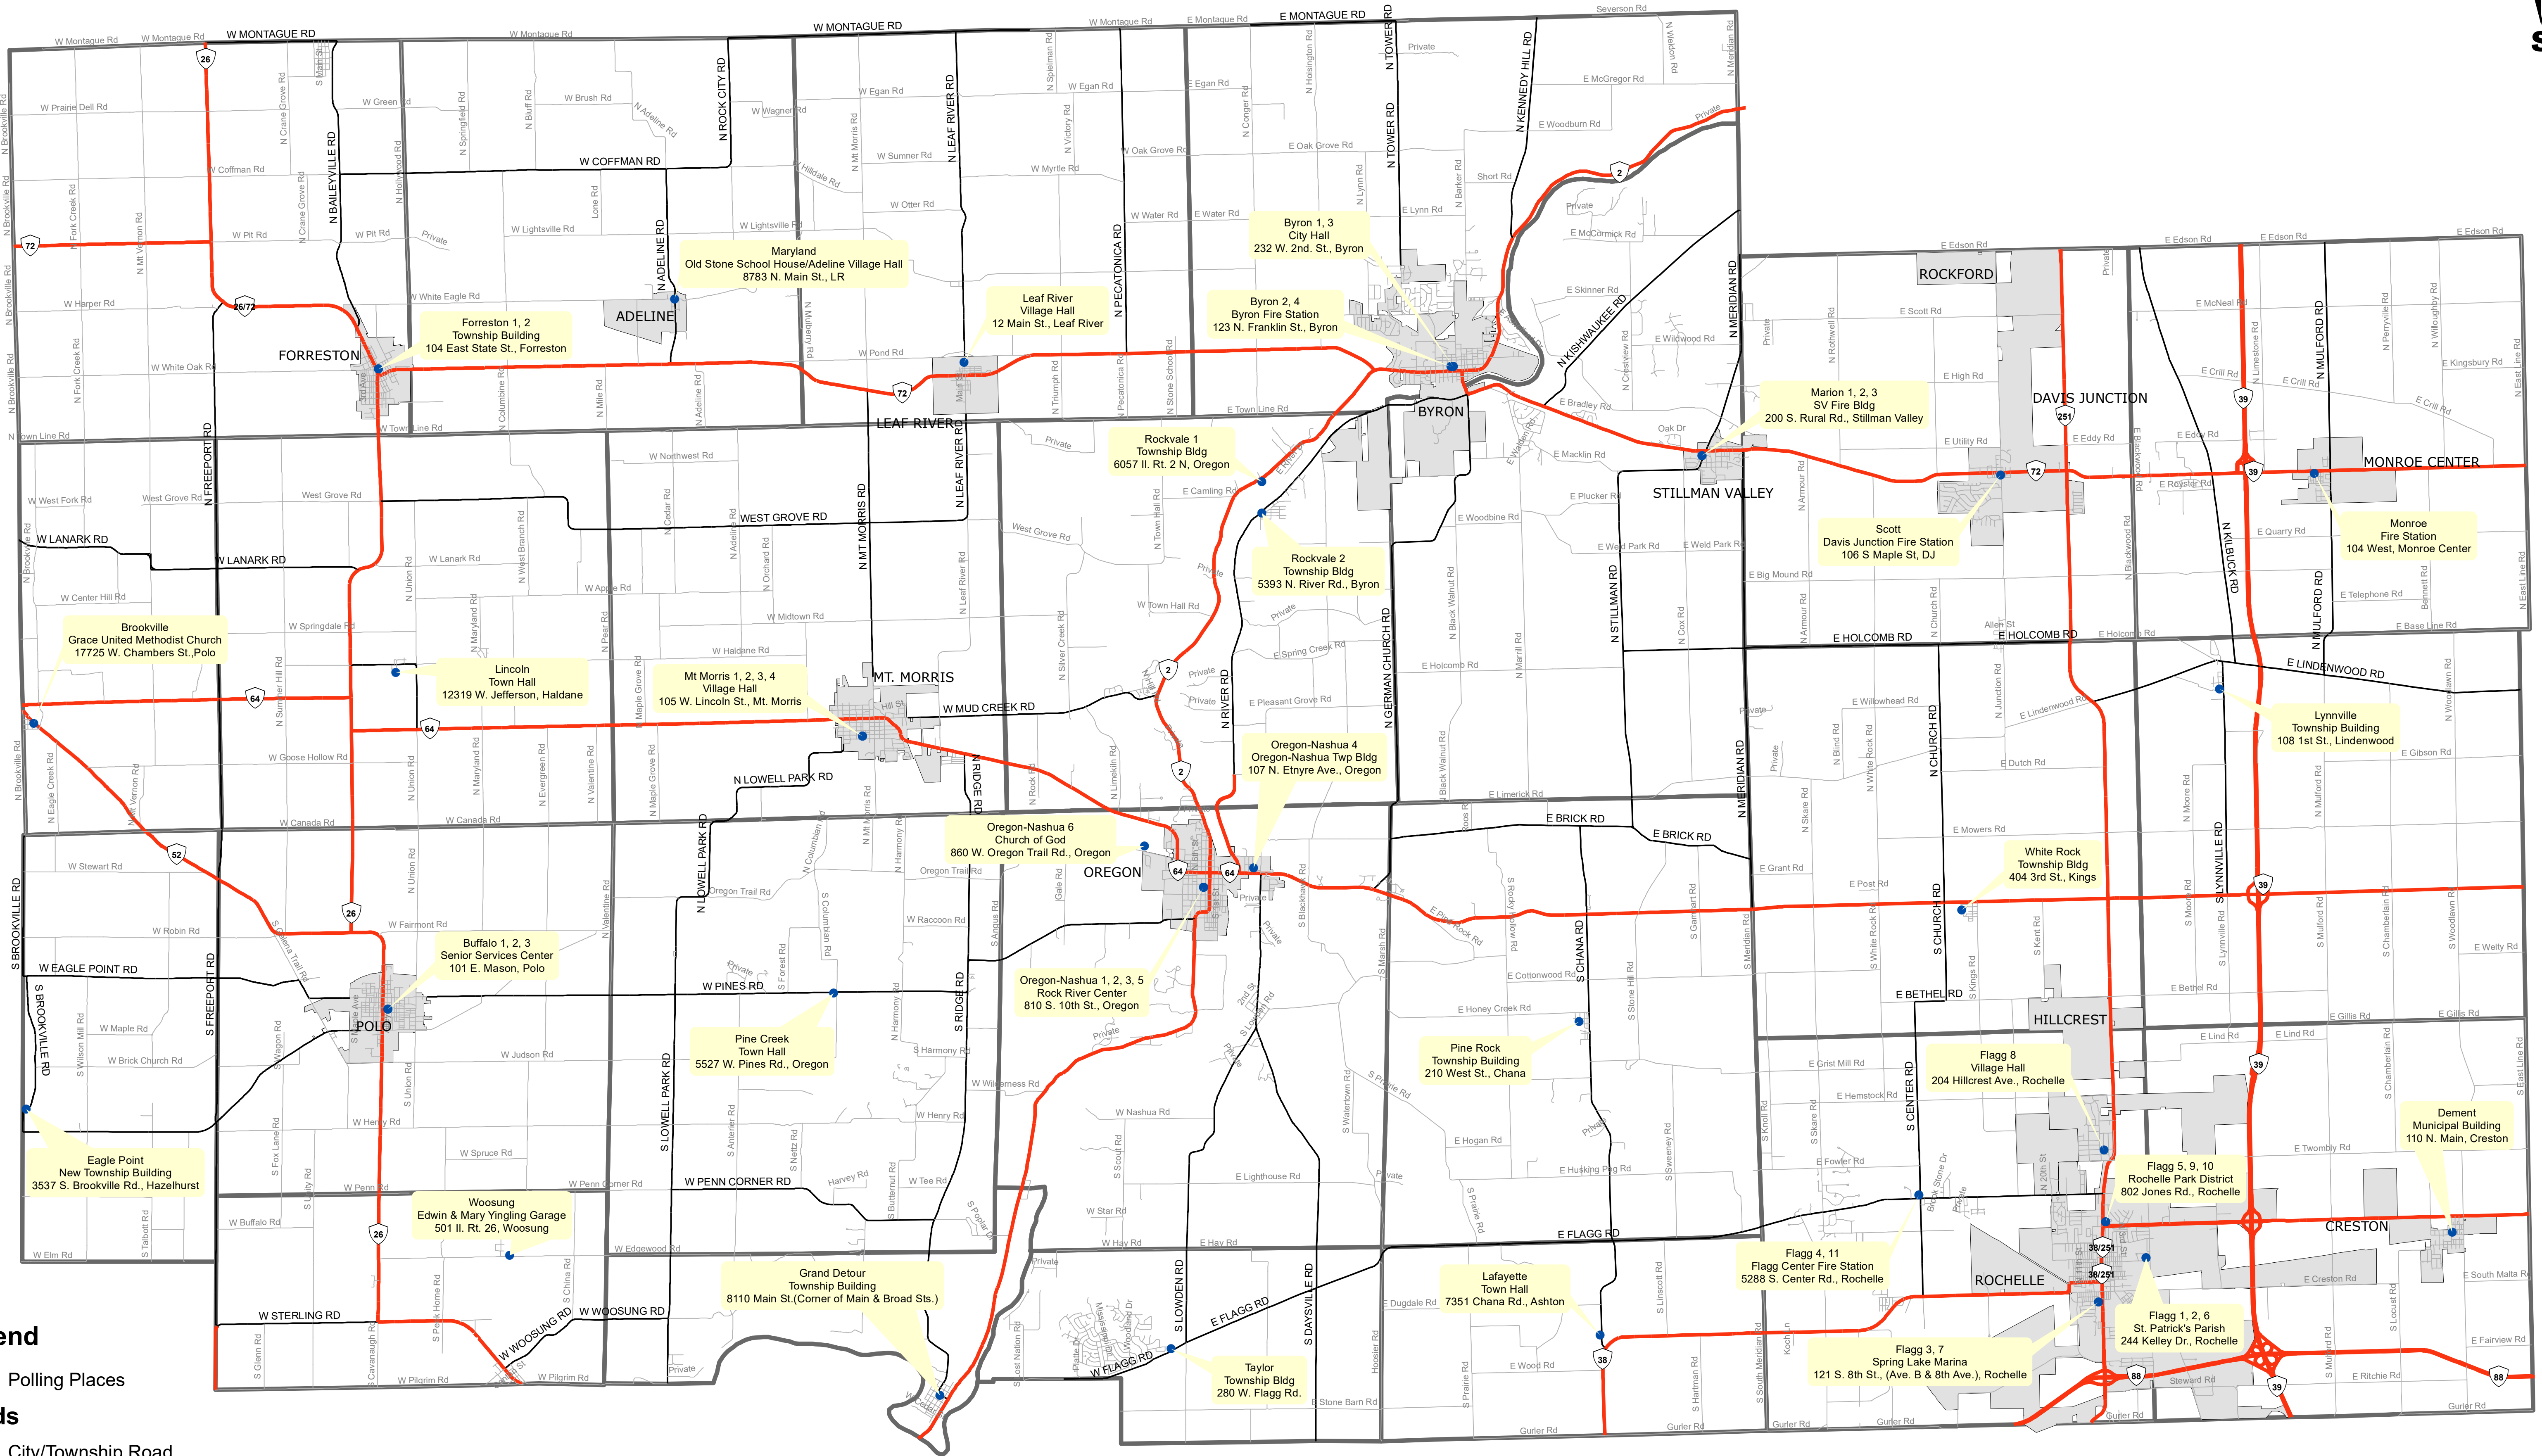

Ogle County, IL Polling Places

- Legend**
- Polling Places
 - City/Township Road
 - Ogle County Hwy
 - State Hwy
 - ▭ Municipal Boundary
 - ▭ Township Boundary