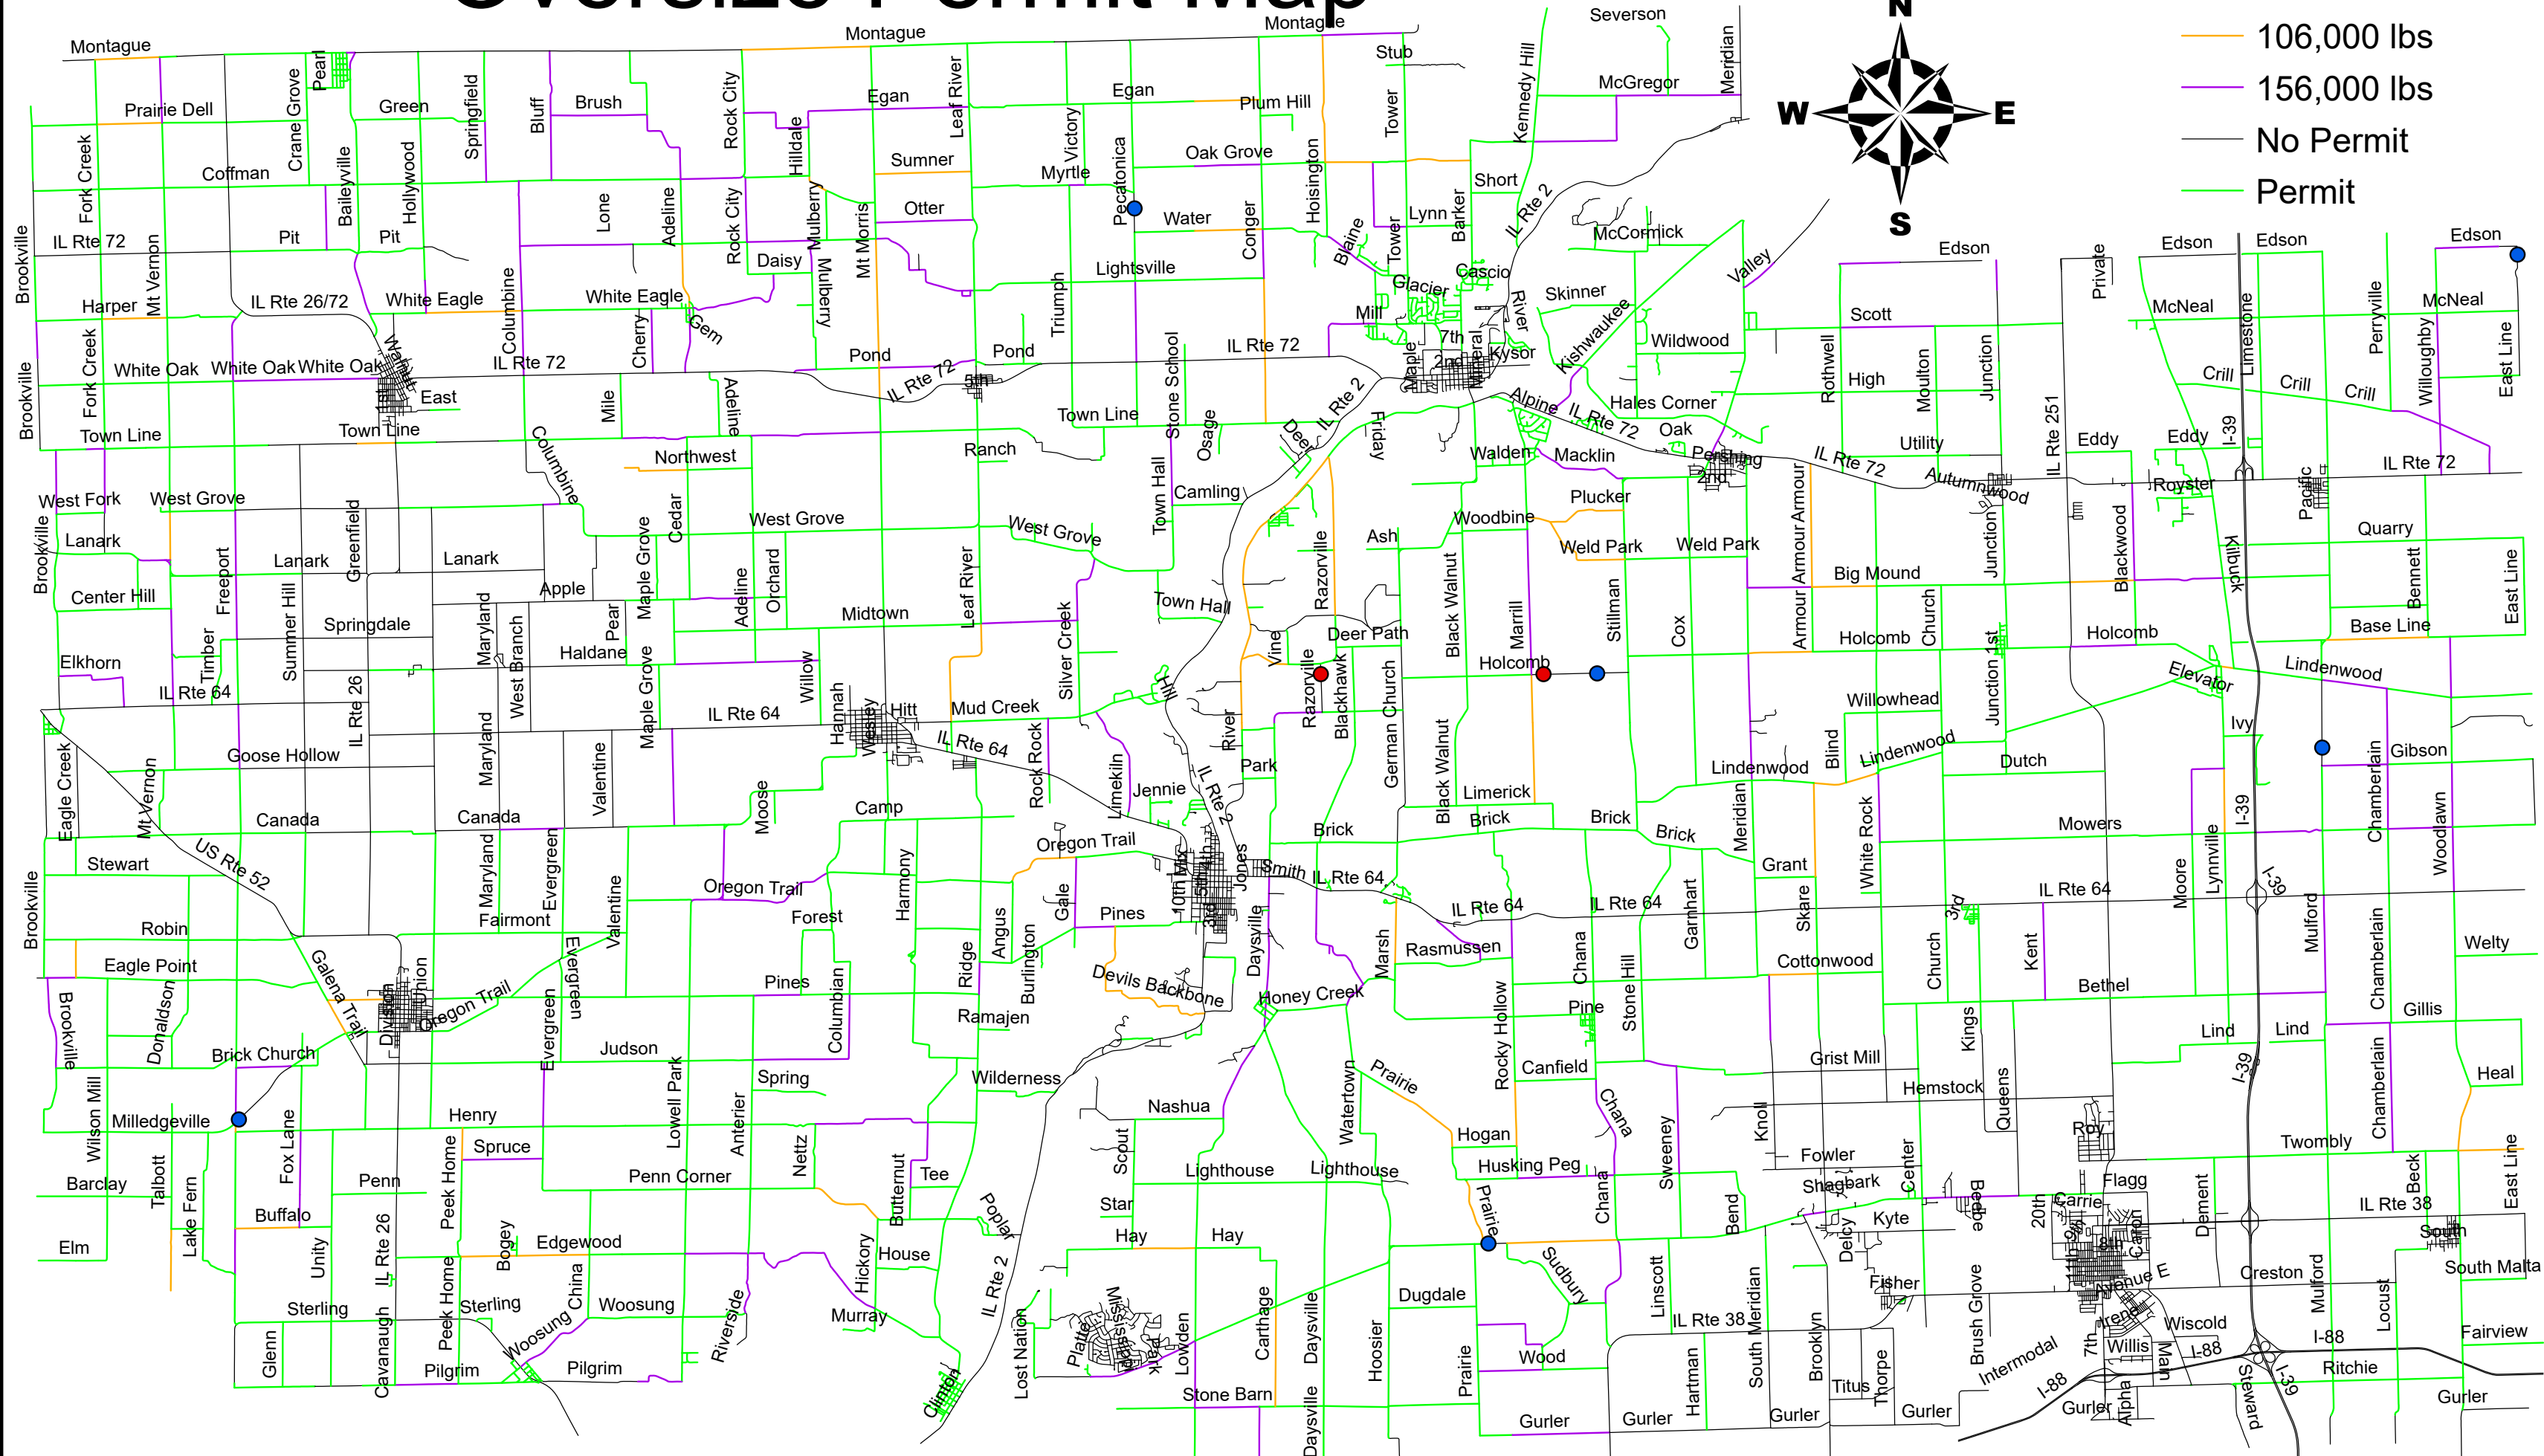

# Ogle County Highway Dept. Oversize Permit Map

## Legend

- Legal Load
- Load Posted
- 106,000 lbs
- 156,000 lbs
- No Permit
- Permit

Updated May 2022