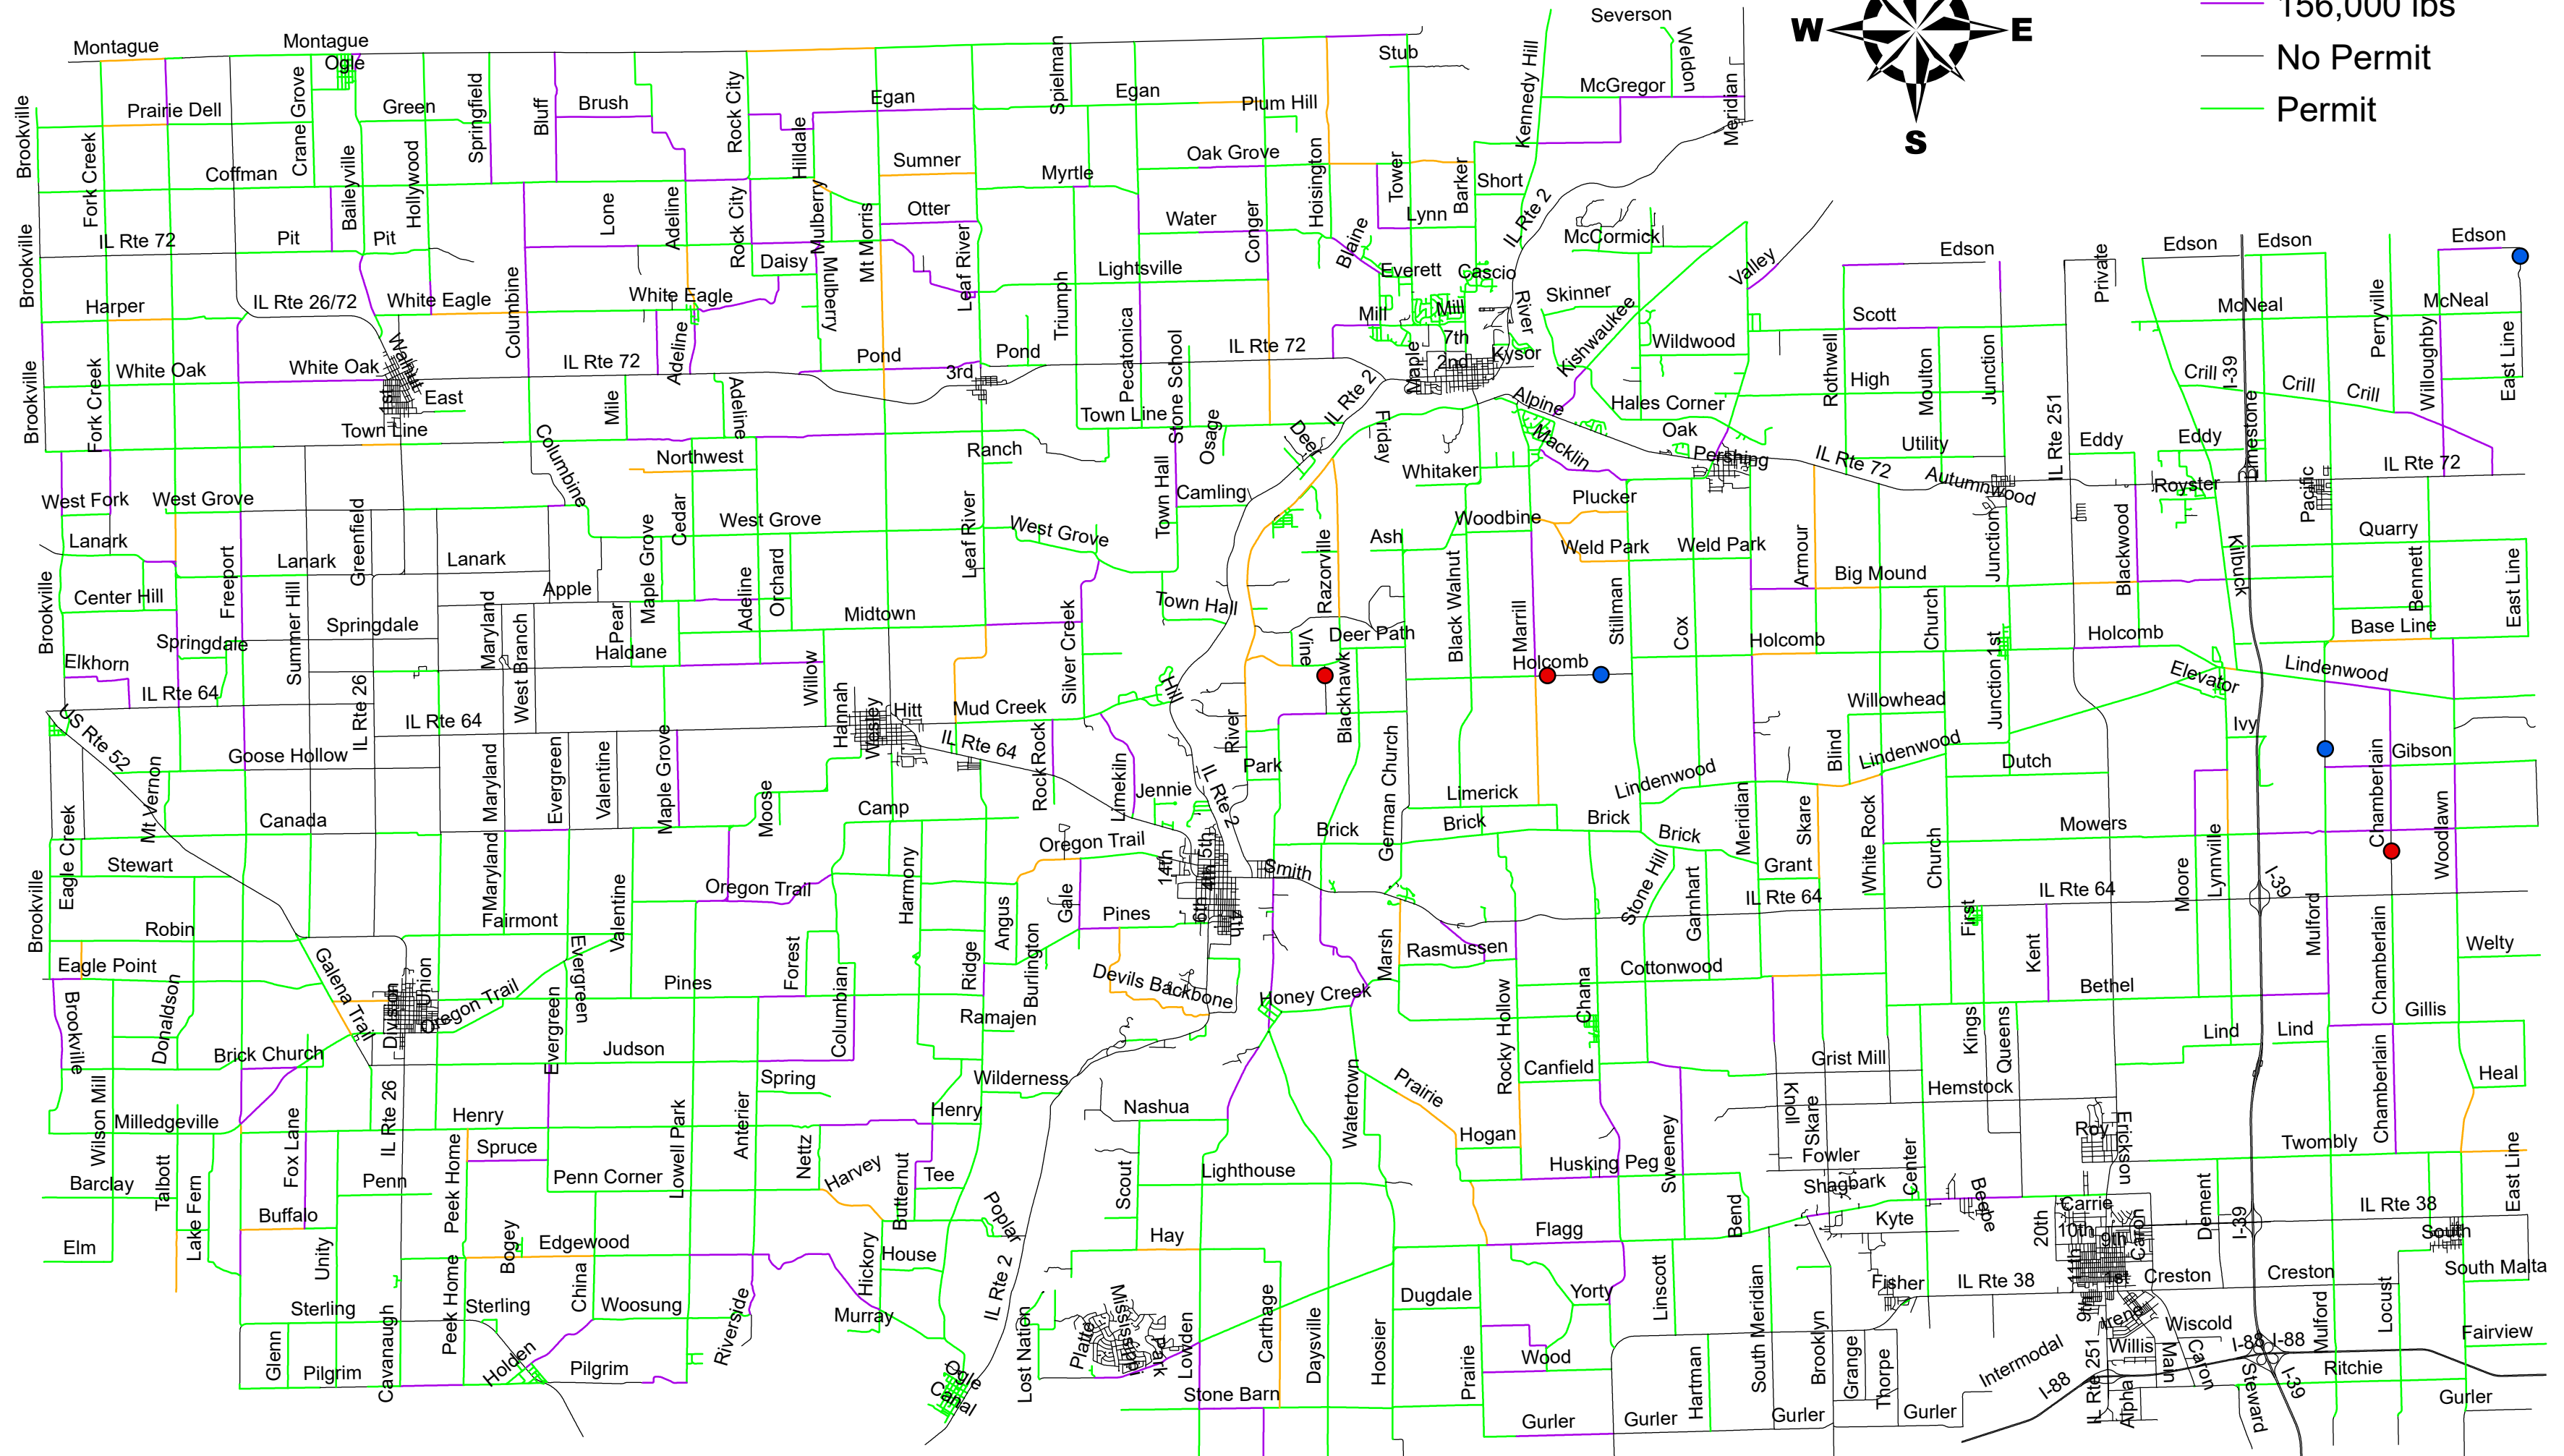

# Ogle County Highway Dept. Oversize Permit Map

## Legend

- Legal Load
- Load Posted
- 106,000 lbs
- 156,000 lbs
- No Permit
- Permit

Updated January 2024