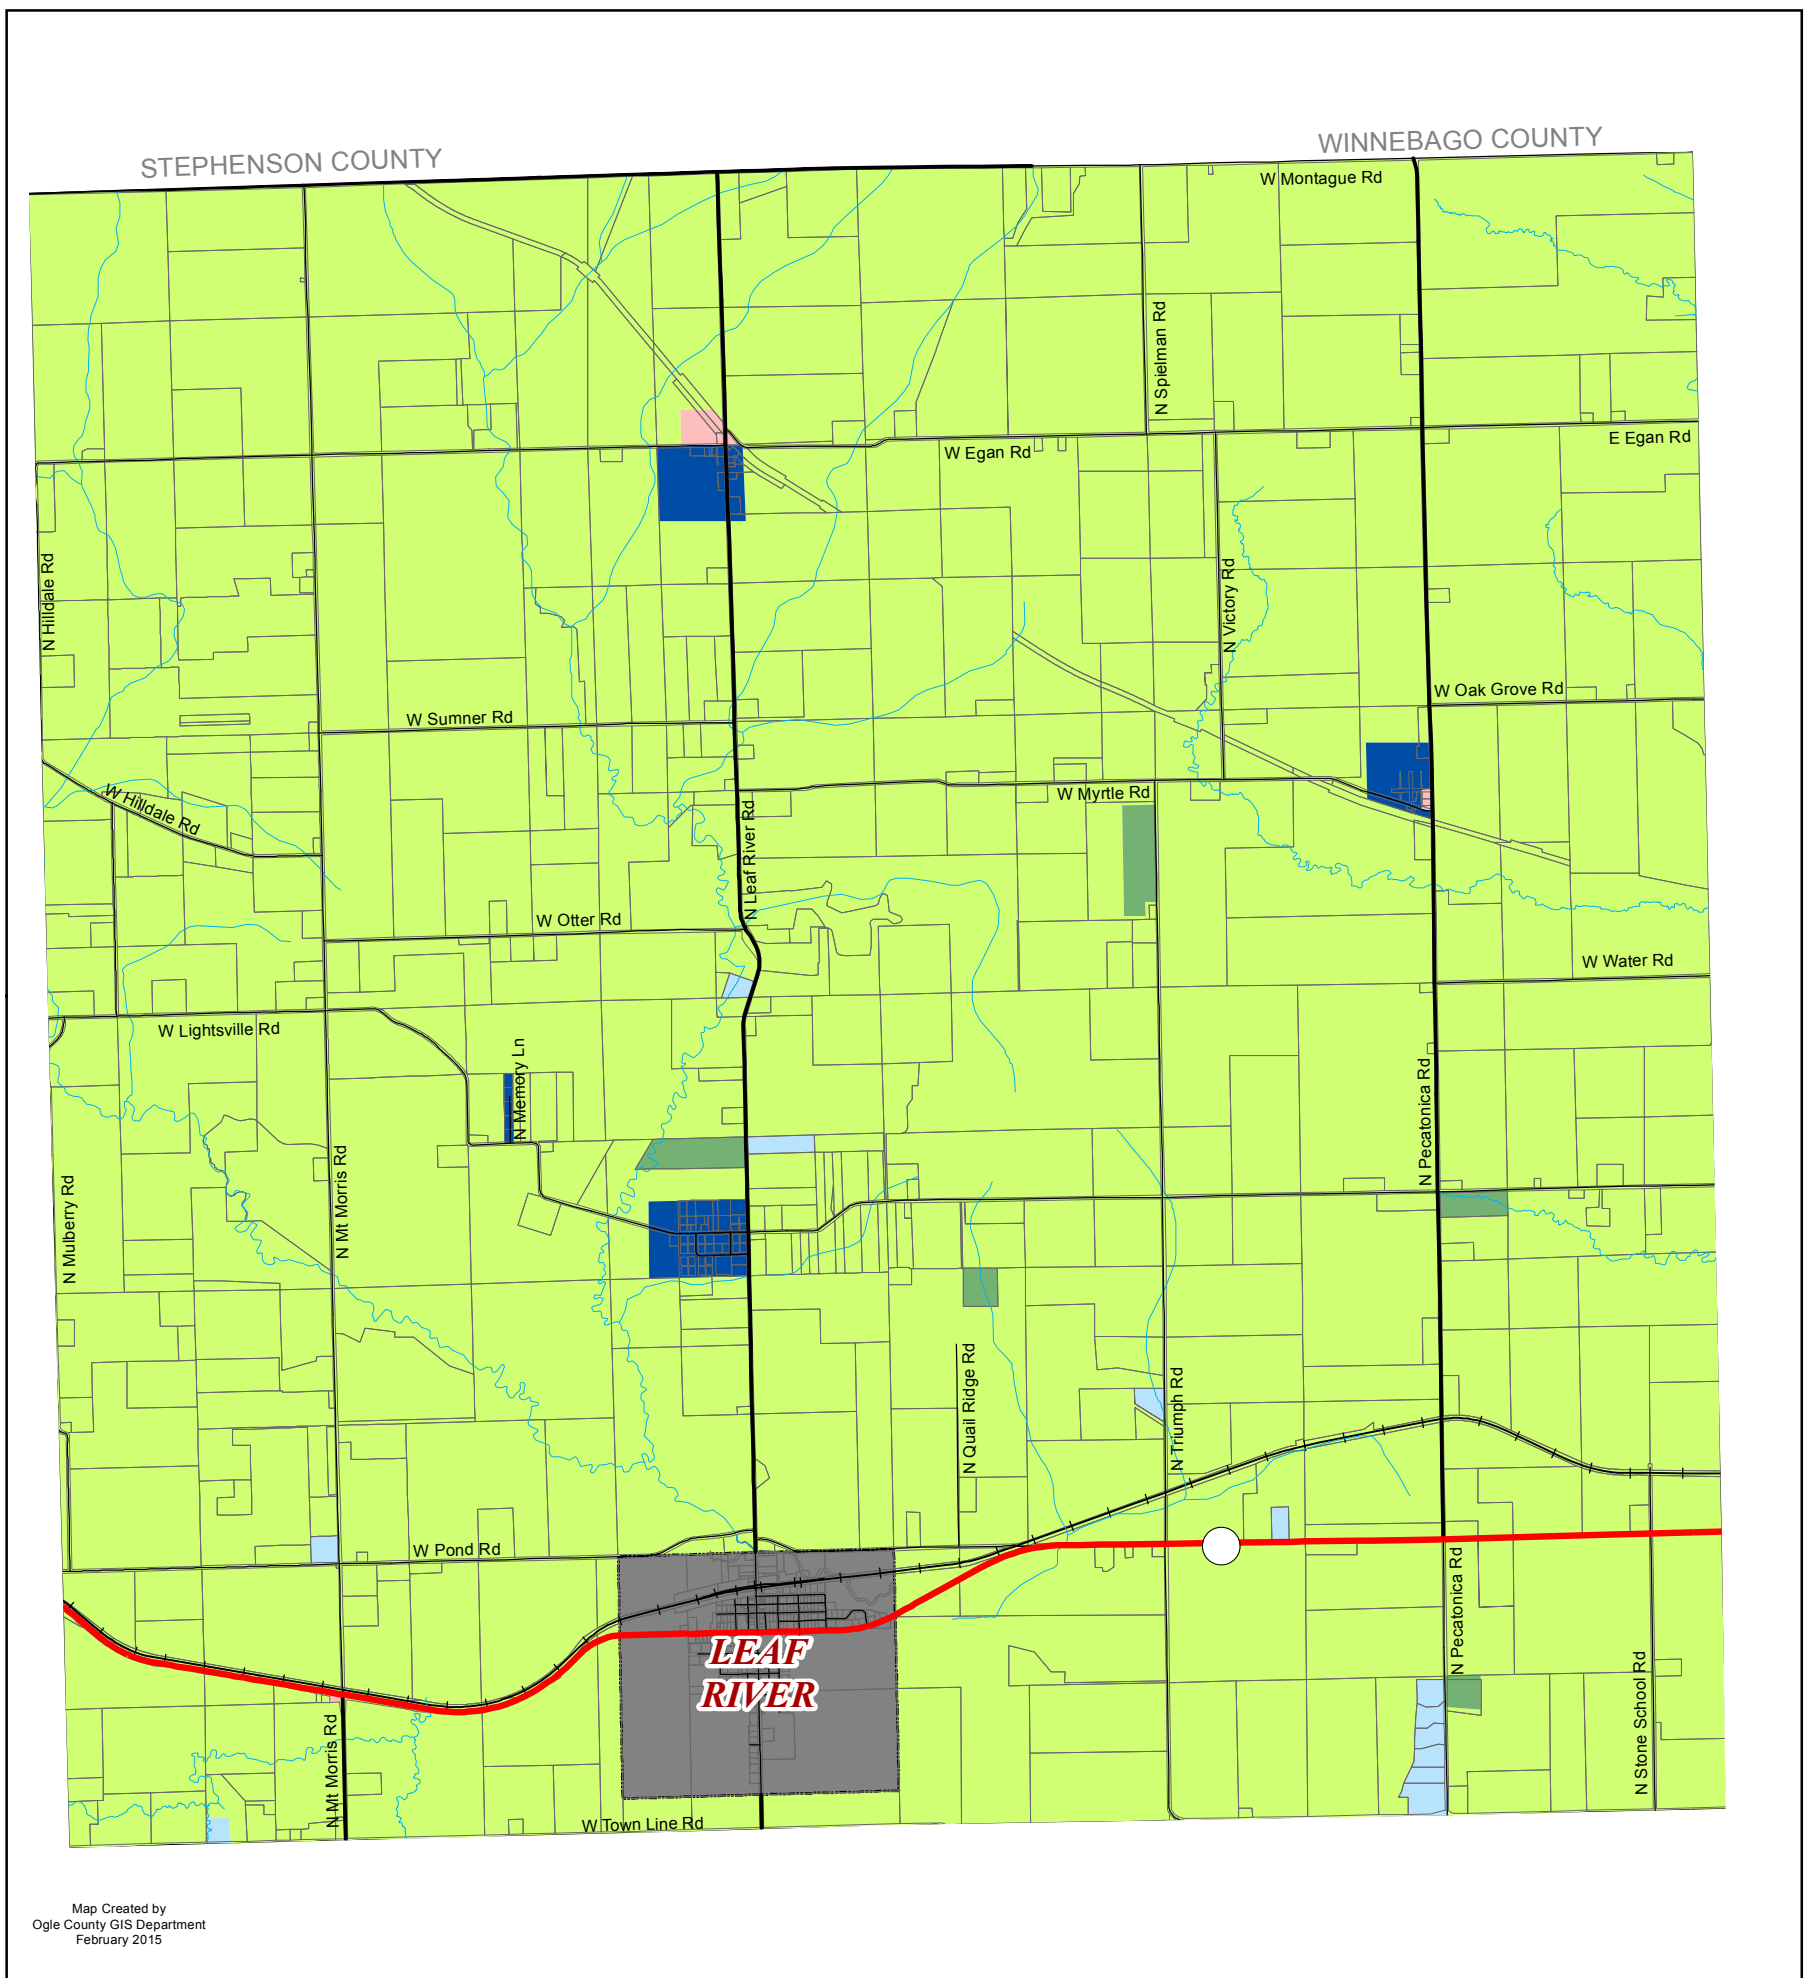

Ogle County Zoning District Map

Leaf River Township

LEGEND

- Interstate Highways
- State/Federal Highways
- County Highways
- Other Roads
- Streams
- Railroads
- Tax Parcels
- Zoning Districts**
- AG-1 Agricultural
- IA Intermediate Agricultural
- R-1 Rural Residence
- R-2 Single Family Residence
- B-1 Business
- B-2 Business Recreation
- B-3 Restricted Interstate Highway Area
- I-1 Industrial
- Incorporated City/Village
- Annexation Agreement

Zoning Districts are current through February 2015.
Roads are current through February 2015.
Parcels current through February 2015.

0 0.5 1 Miles

Note: This map shall not be relied upon as the sole basis for making a determination as to a particular parcel's zoning designation. For a formal determination, the Ogle County Planning & Zoning Department must be contacted directly.

Ogle County Planning & Zoning Department

911 W. Pines Rd.
Oregon, IL 61061
(815) 732-1190

Ogle County Townships