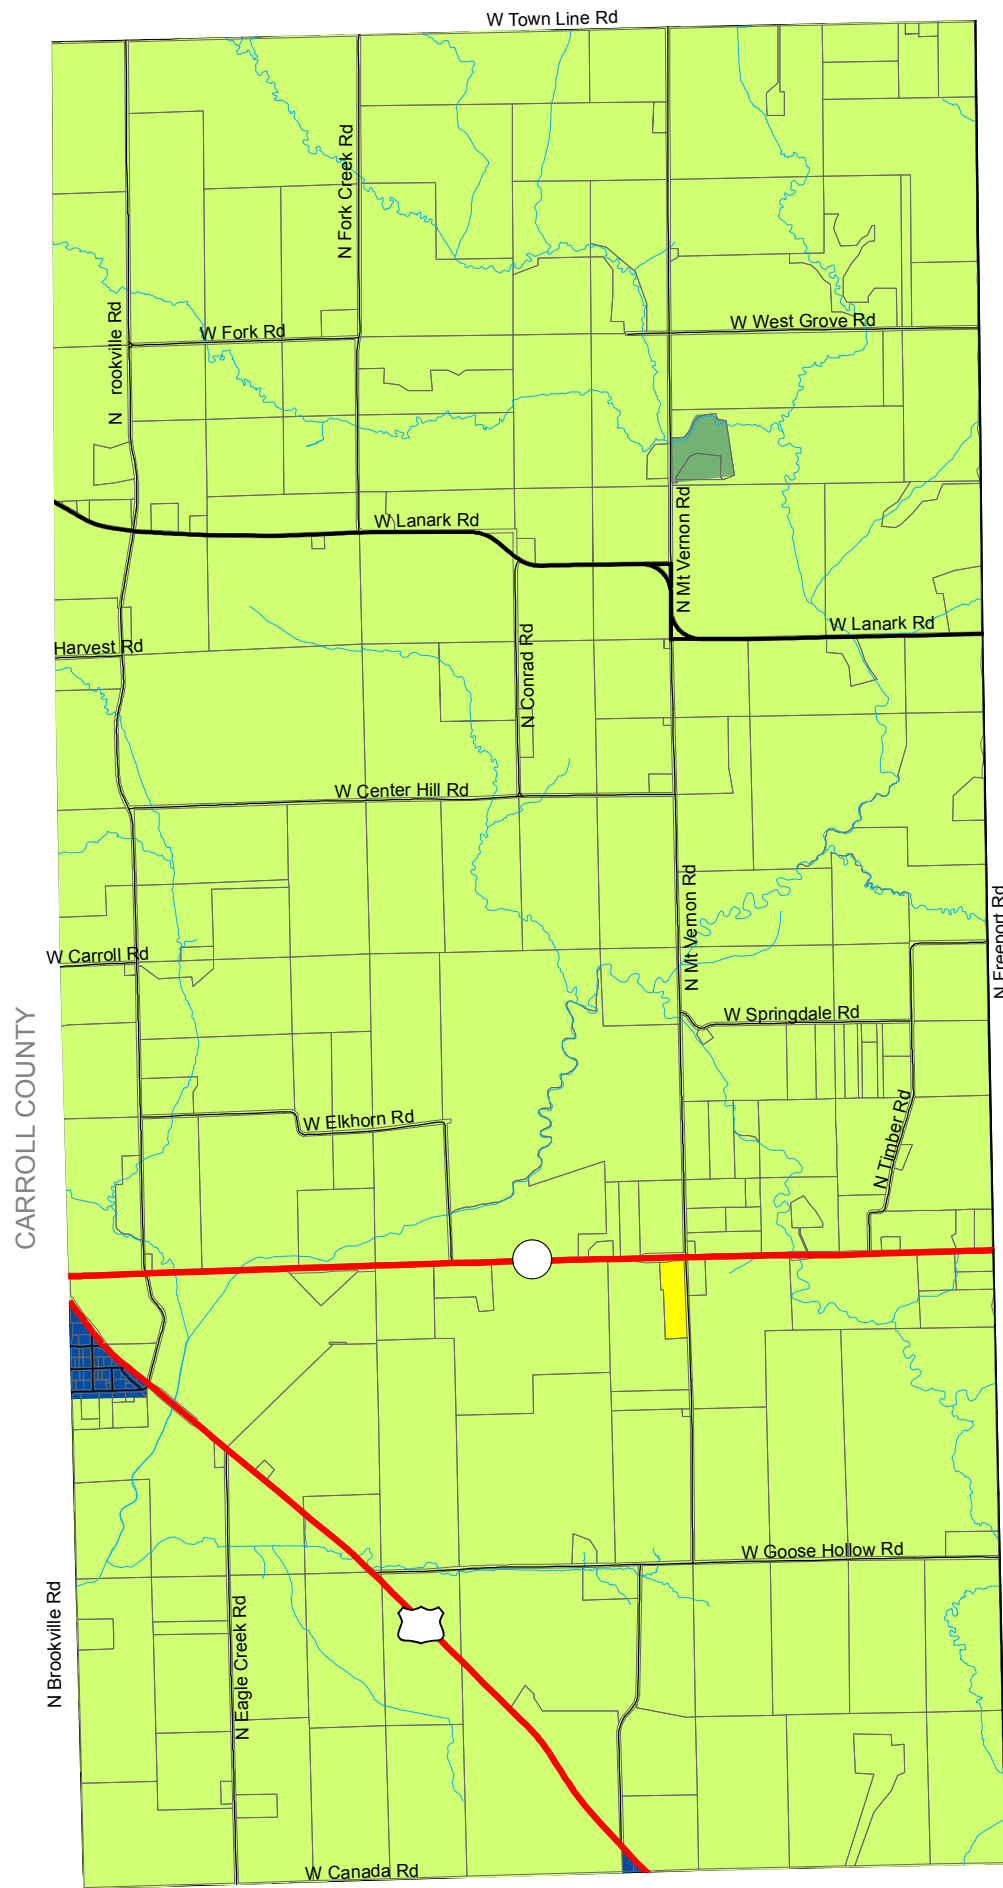

Ogle County Zoning District Map

Brookville Township

Map Created by
Ogle County GIS Department
February 2015

LEGEND

- Interstate Highways
- State/Federal Highways
- County Highways
- Other Roads
- Streams
- Tax Parcels

Zoning Districts

- AG-1 Agricultural
- IA Intermediate Agricultural
- R-1 Rural Residence
- R-2 Single Family Residence
- B-1 Business
- B-2 Business Recreation
- B-3 Restricted Interstate Highway Area
- I-1 Industrial
- Incorporated City/Village
- Annexation Agreement

0 0.5 1 Miles

Zoning Districts are current through February 2015.
Roads are current through February 2015.
Parcels current through February 2015.

Note: This map shall not be relied upon as the sole basis for making a determination as to a particular parcel's zoning designation. For a formal determination, the Ogle County Planning & Zoning Department must be contacted directly.