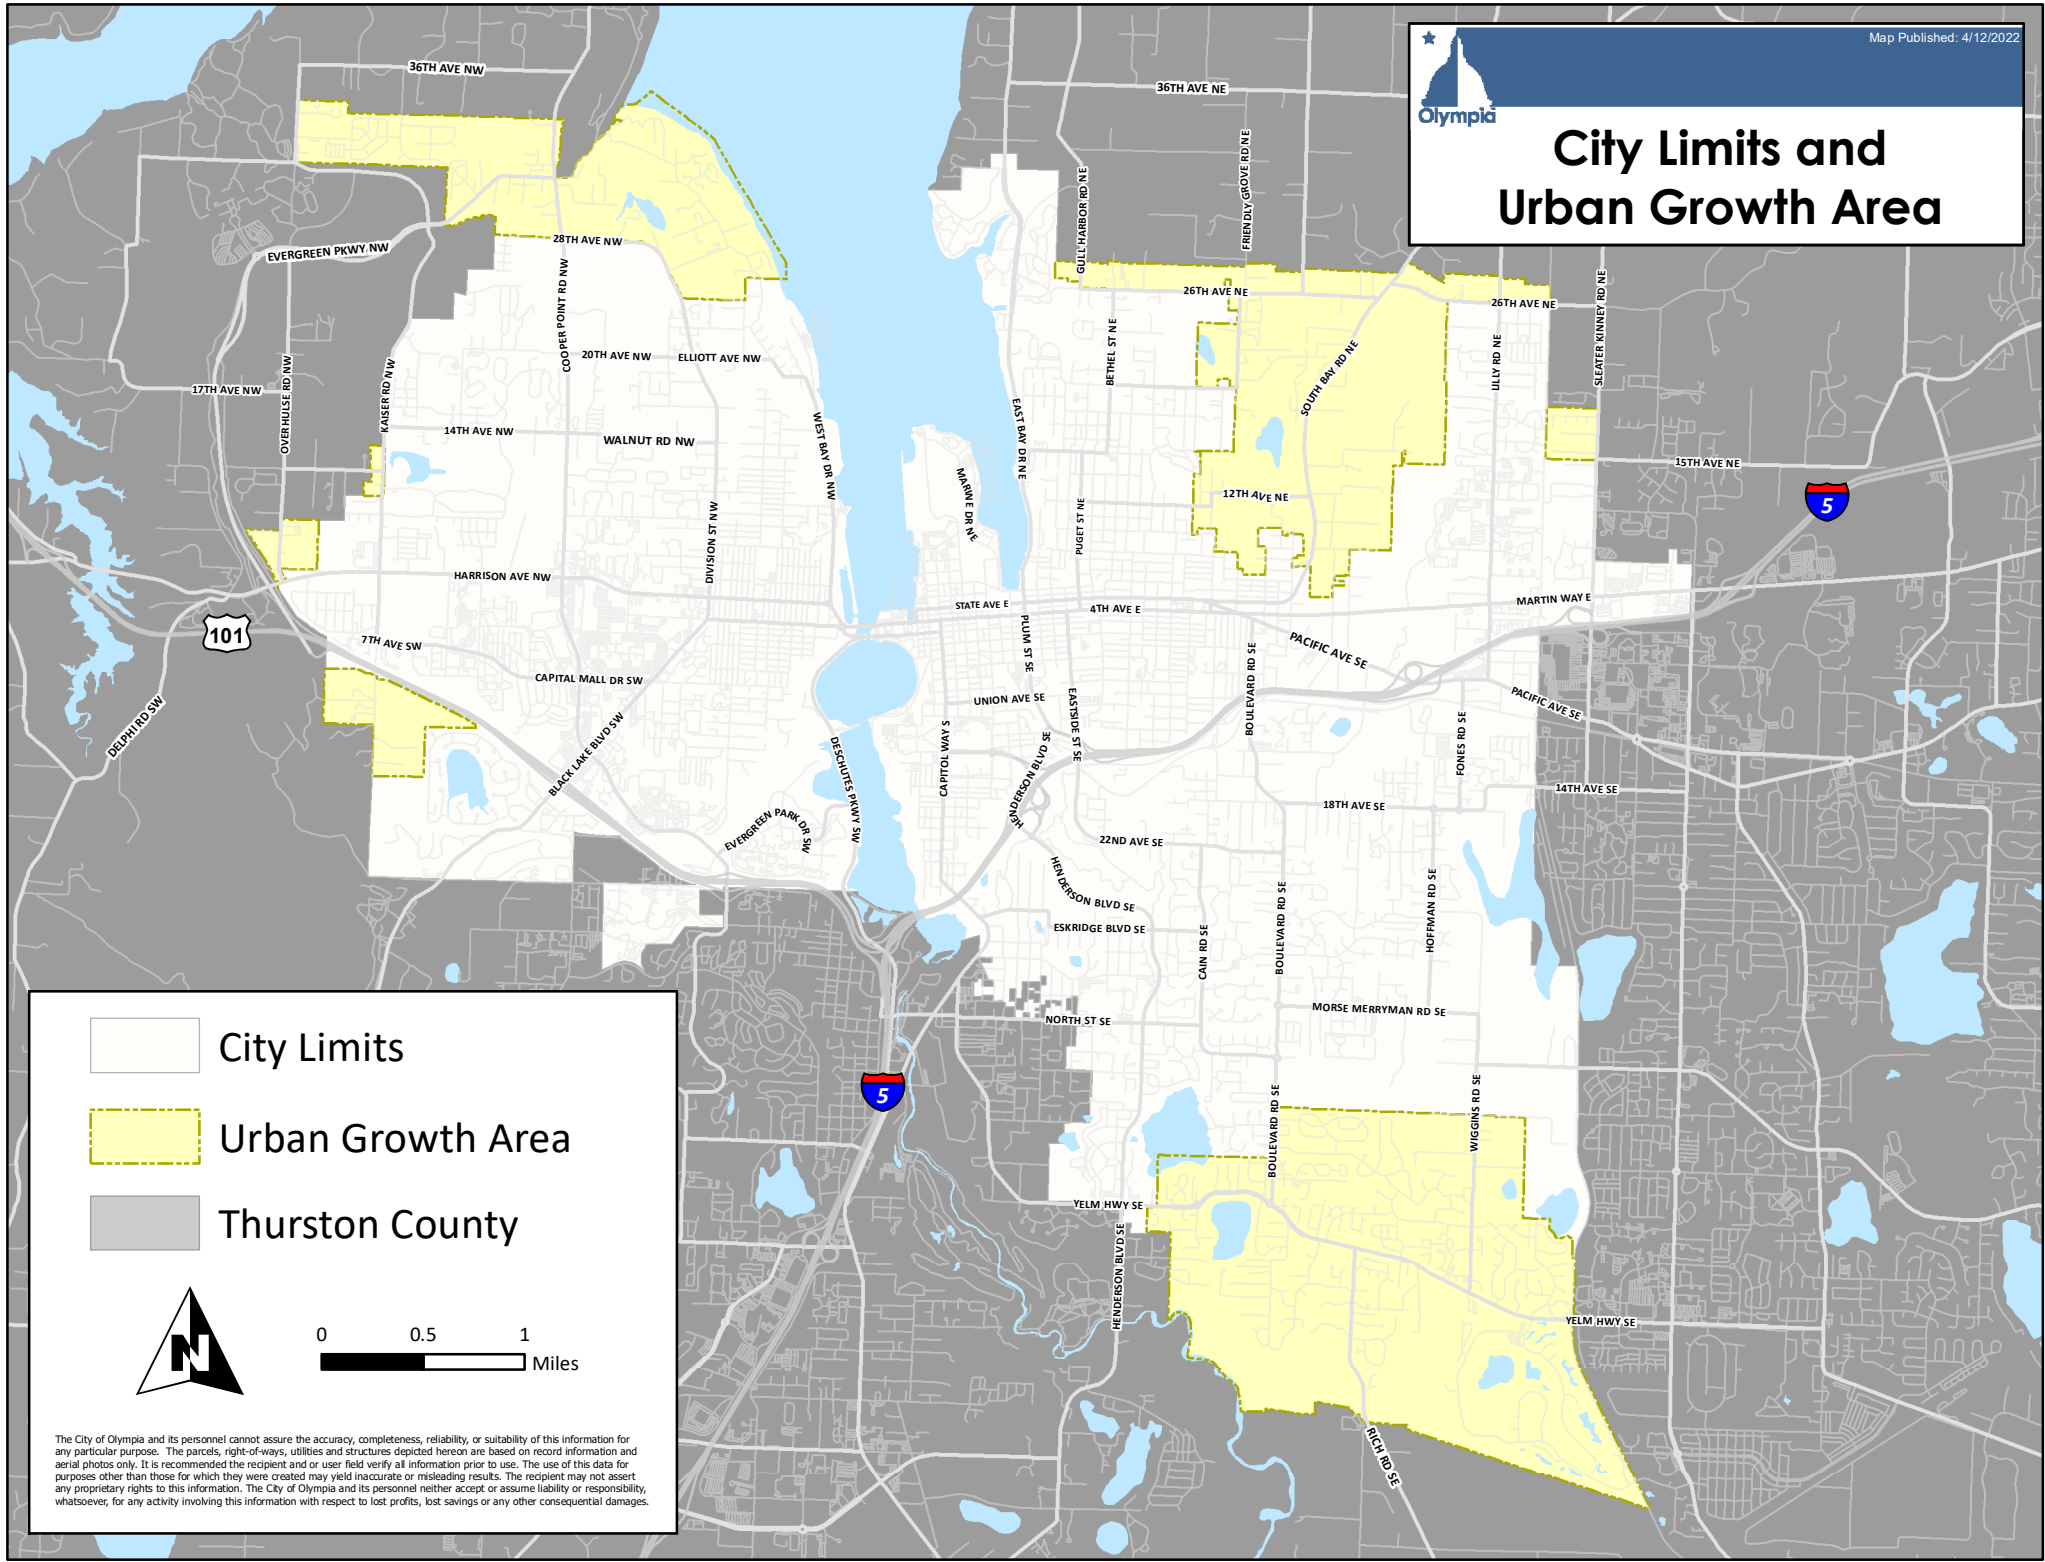

City Limits and Urban Growth Area

- City Limits
- Urban Growth Area
- Thurston County

0 0.5 1 Miles