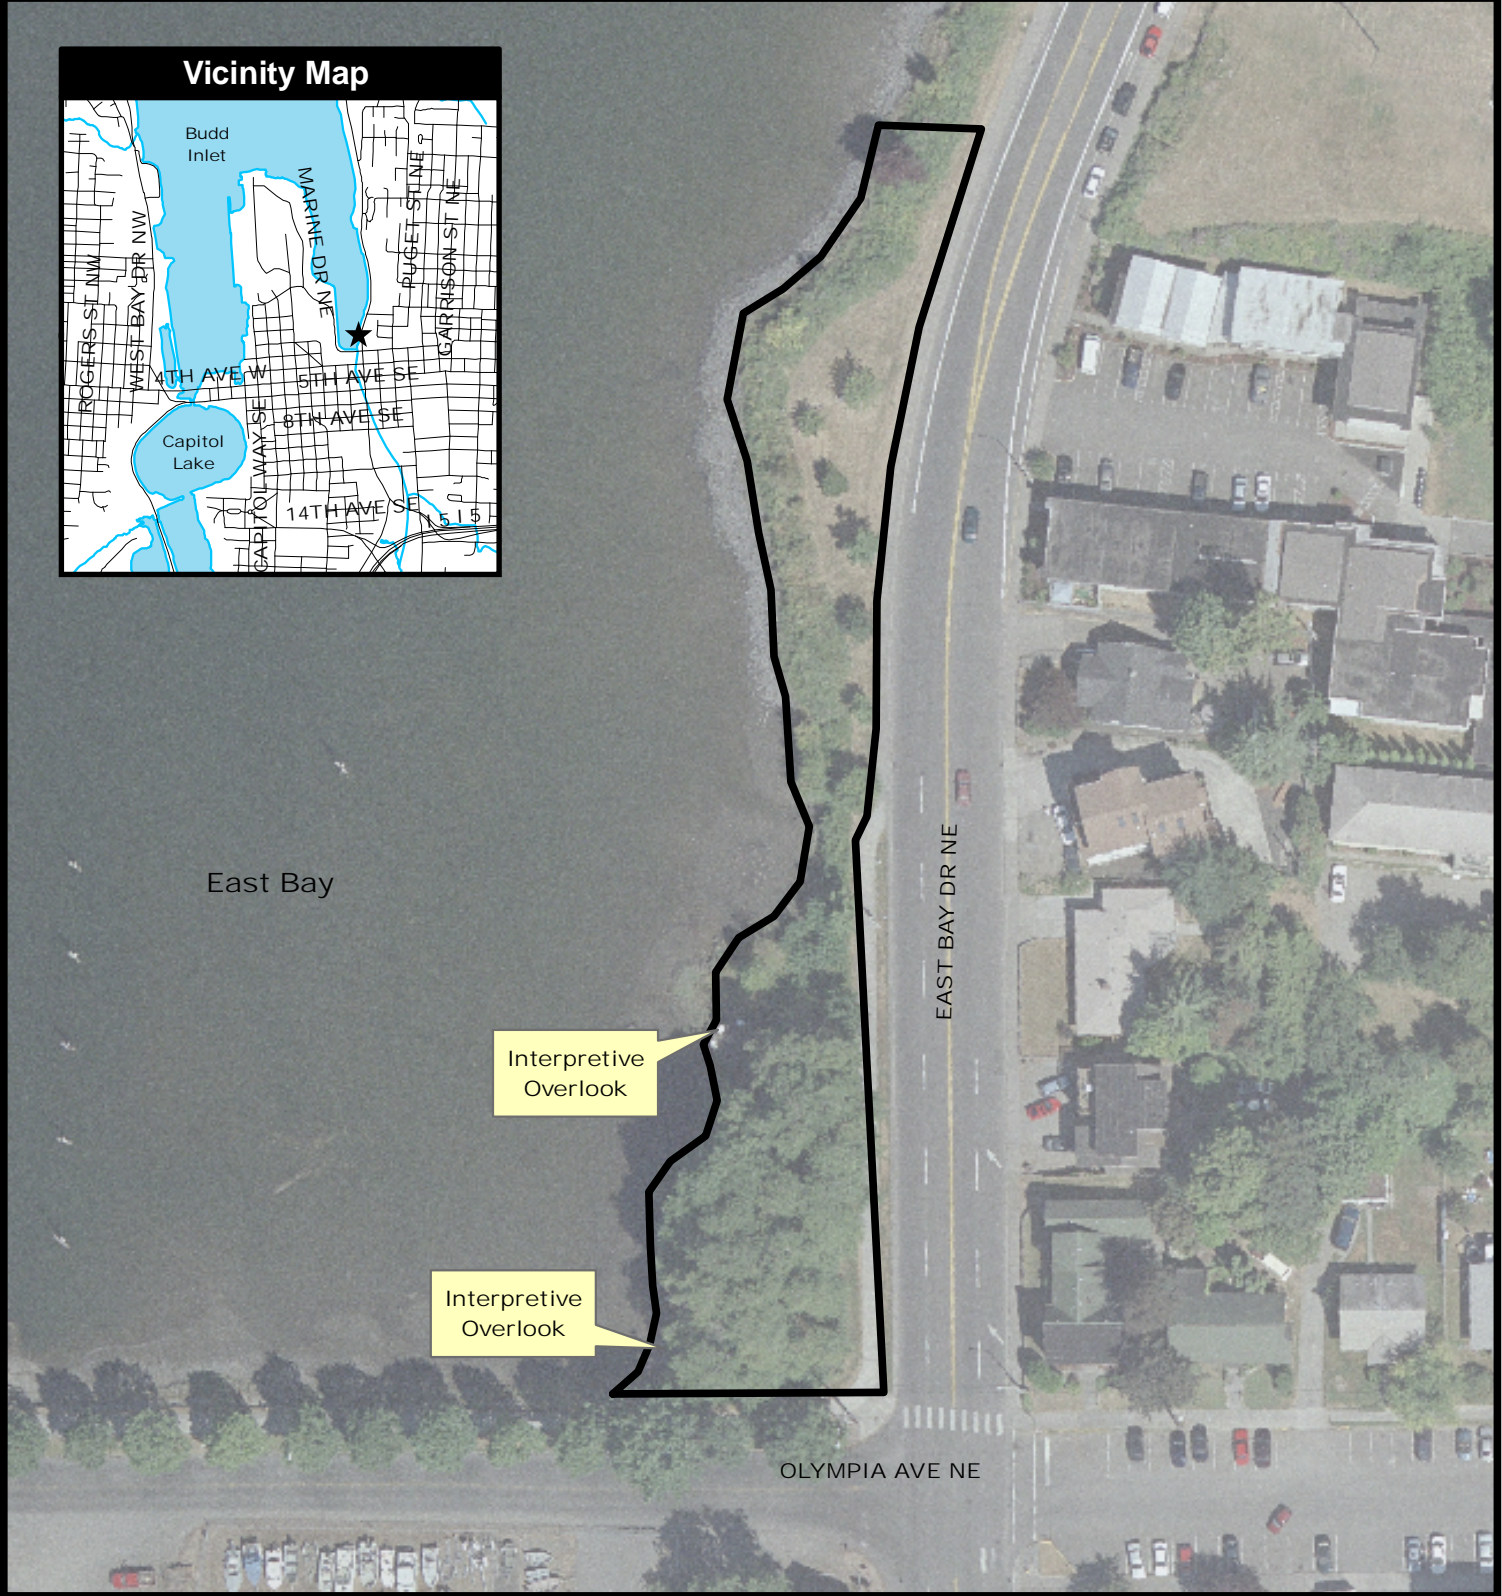

# East Bay Waterfront Park

313 East Bay Drive NE 1.9 Acres

## Vicinity Map

East Bay

Interpretive Overlook

Interpretive Overlook

OLYMPIA AVE NE

EAST BAY DR NE

*Experience It!*

OLYMPIA  
PARKS • ARTS • RECREATION