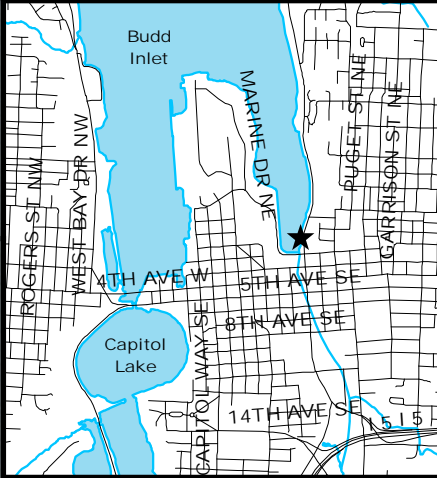

# East Bay Waterfront Park

313 East Bay Drive NE 1.9 Acres

## Vicinity Map

East Bay

Interpretive Overlook

Interpretive Overlook

OLYMPIA AVE NE

EAST BAY DR NE

*Experience It!*

OLYMPIA  
PARKS • ARTS • RECREATION