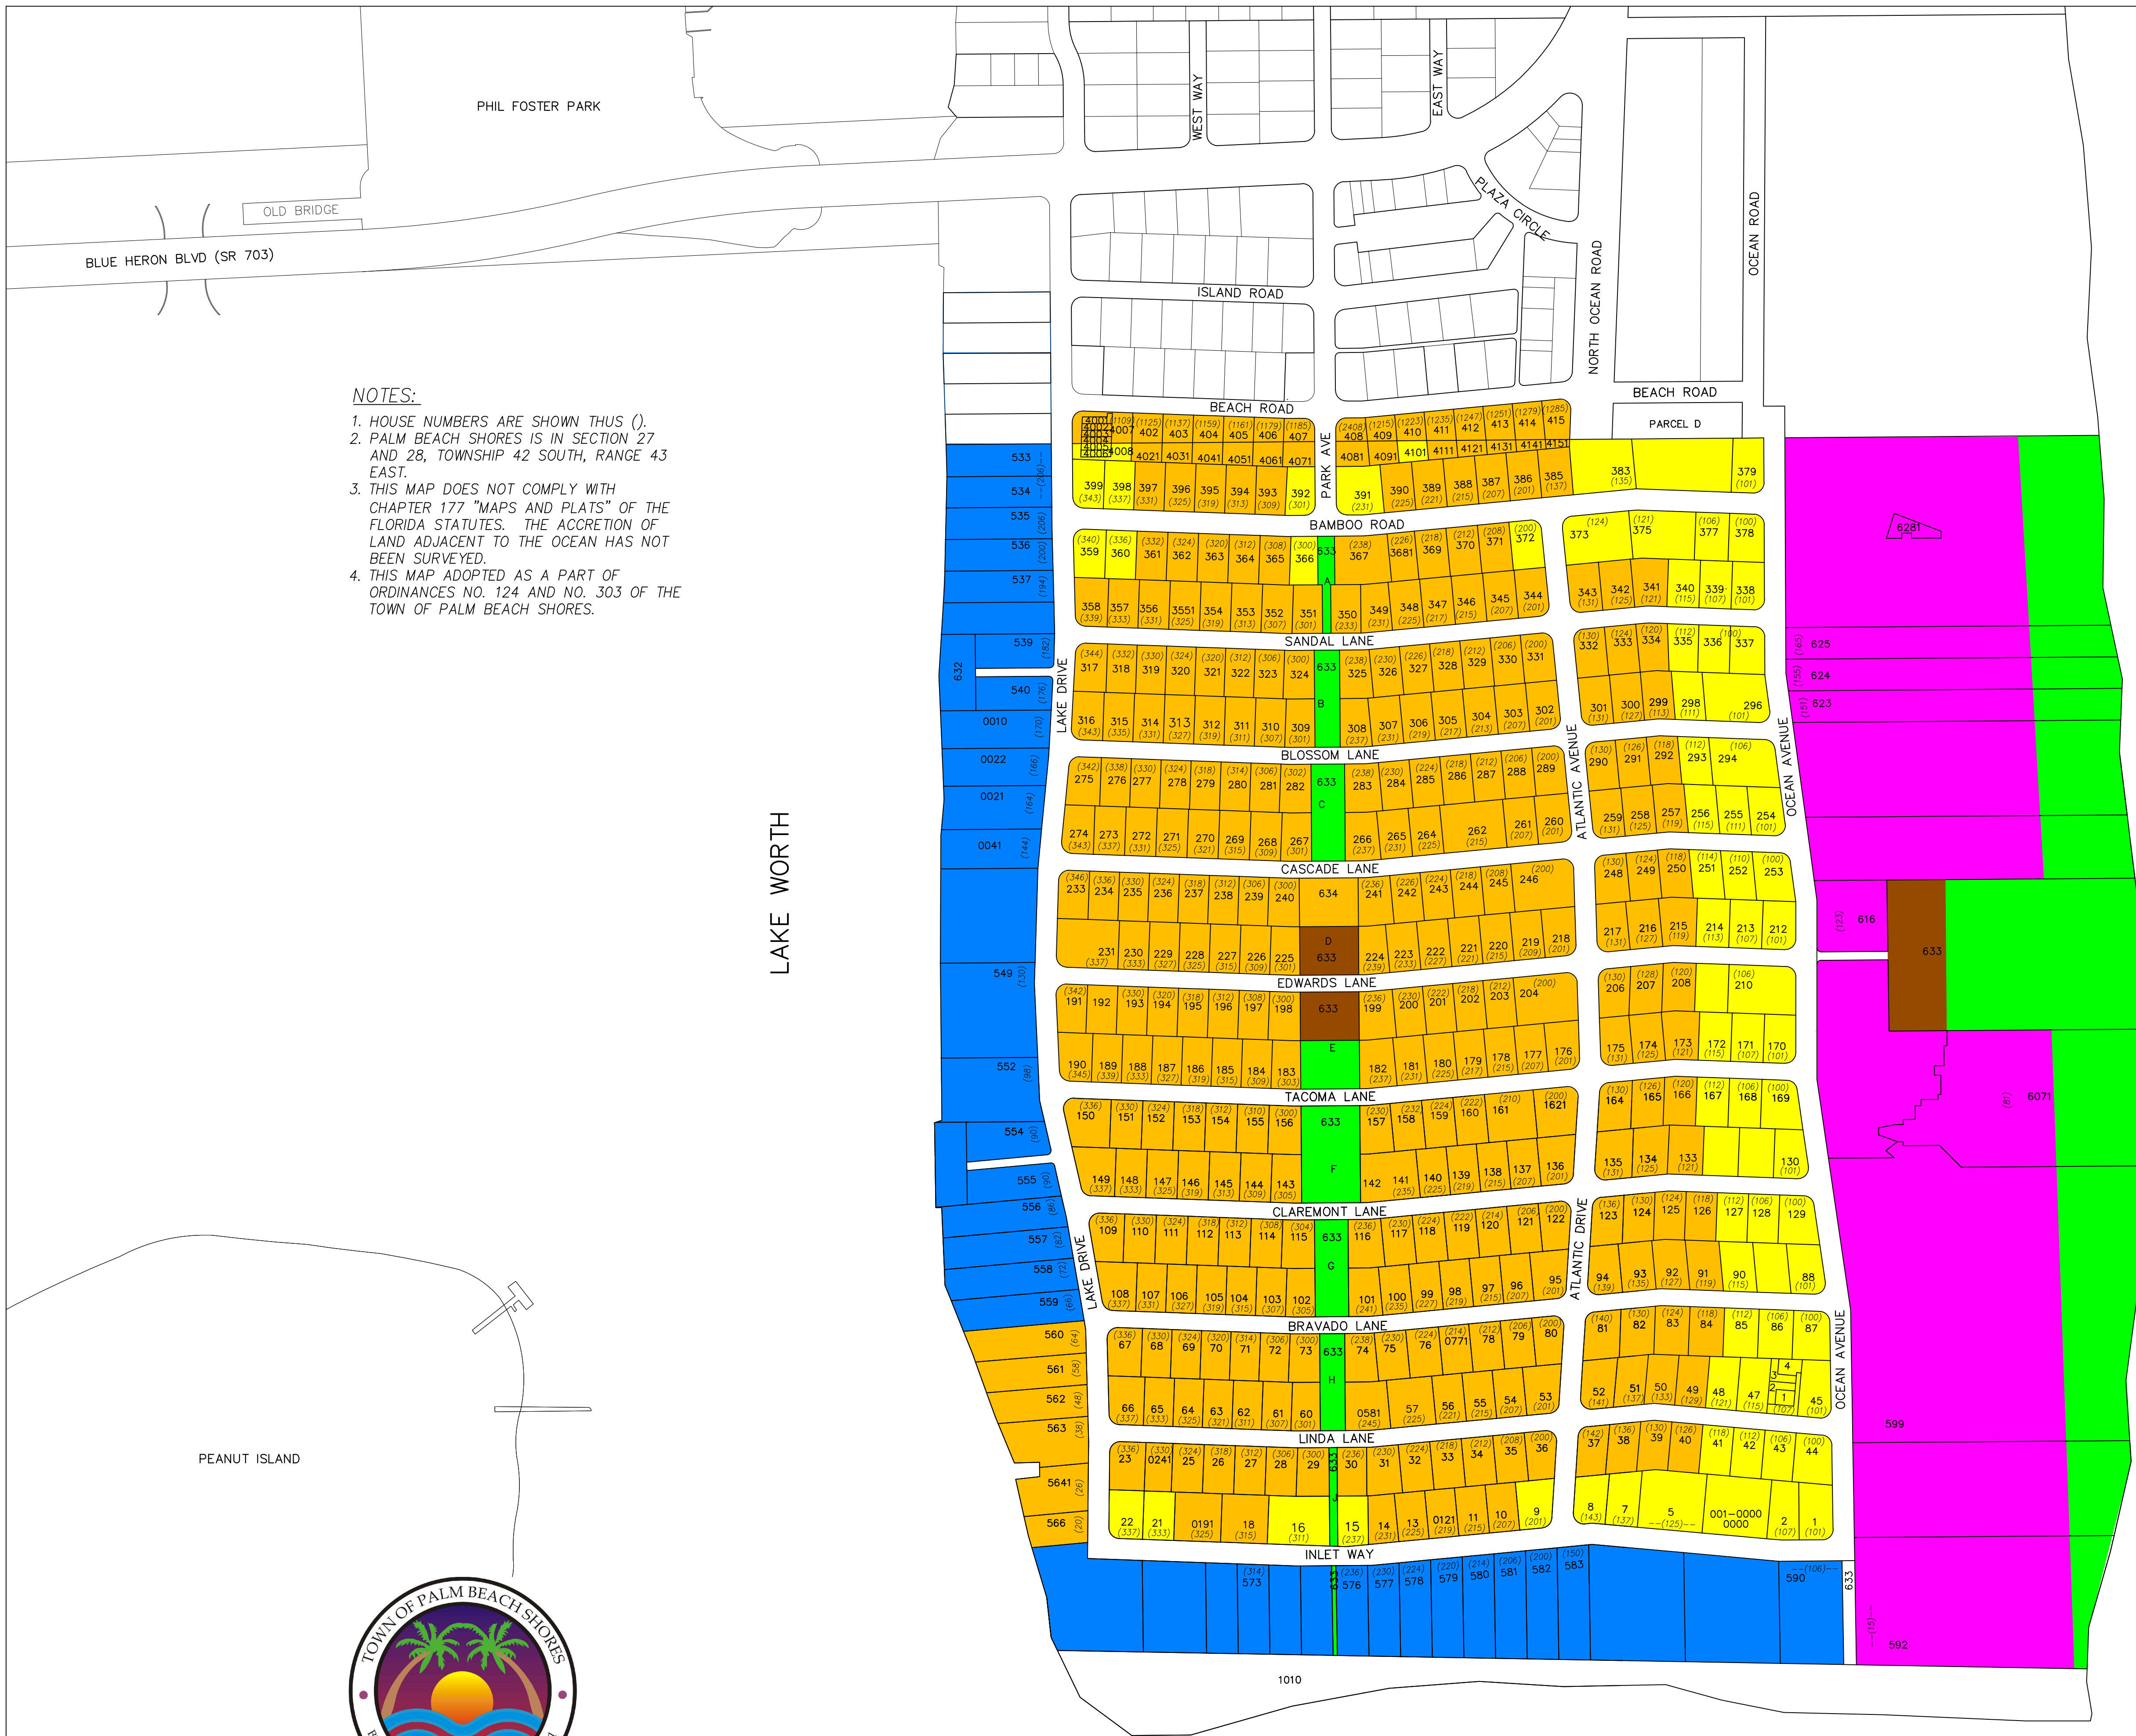

# ZONING MAP PALM BEACH SHORES

## LEGEND

- ZONE A
- ZONE B
- ZONE C
- ZONE D
- ZONE P
- ZONE ROS

### NOTES:

1. HOUSE NUMBERS ARE SHOWN THUS ( ).
2. PALM BEACH SHORES IS IN SECTION 27 AND 28, TOWNSHIP 42 SOUTH, RANGE 43 EAST.
3. THIS MAP DOES NOT COMPLY WITH CHAPTER 177 "MAPS AND PLATS" OF THE FLORIDA STATUTES. THE ACCRETION OF LAND ADJACENT TO THE OCEAN HAS NOT BEEN SURVEYED.
4. THIS MAP ADOPTED AS A PART OF ORDINANCES NO. 124 AND NO. 303 OF THE TOWN OF PALM BEACH SHORES.

DONATED BY:

ATLANTIC OCEAN

LAKE WORTH

LAKE WORTH INLET