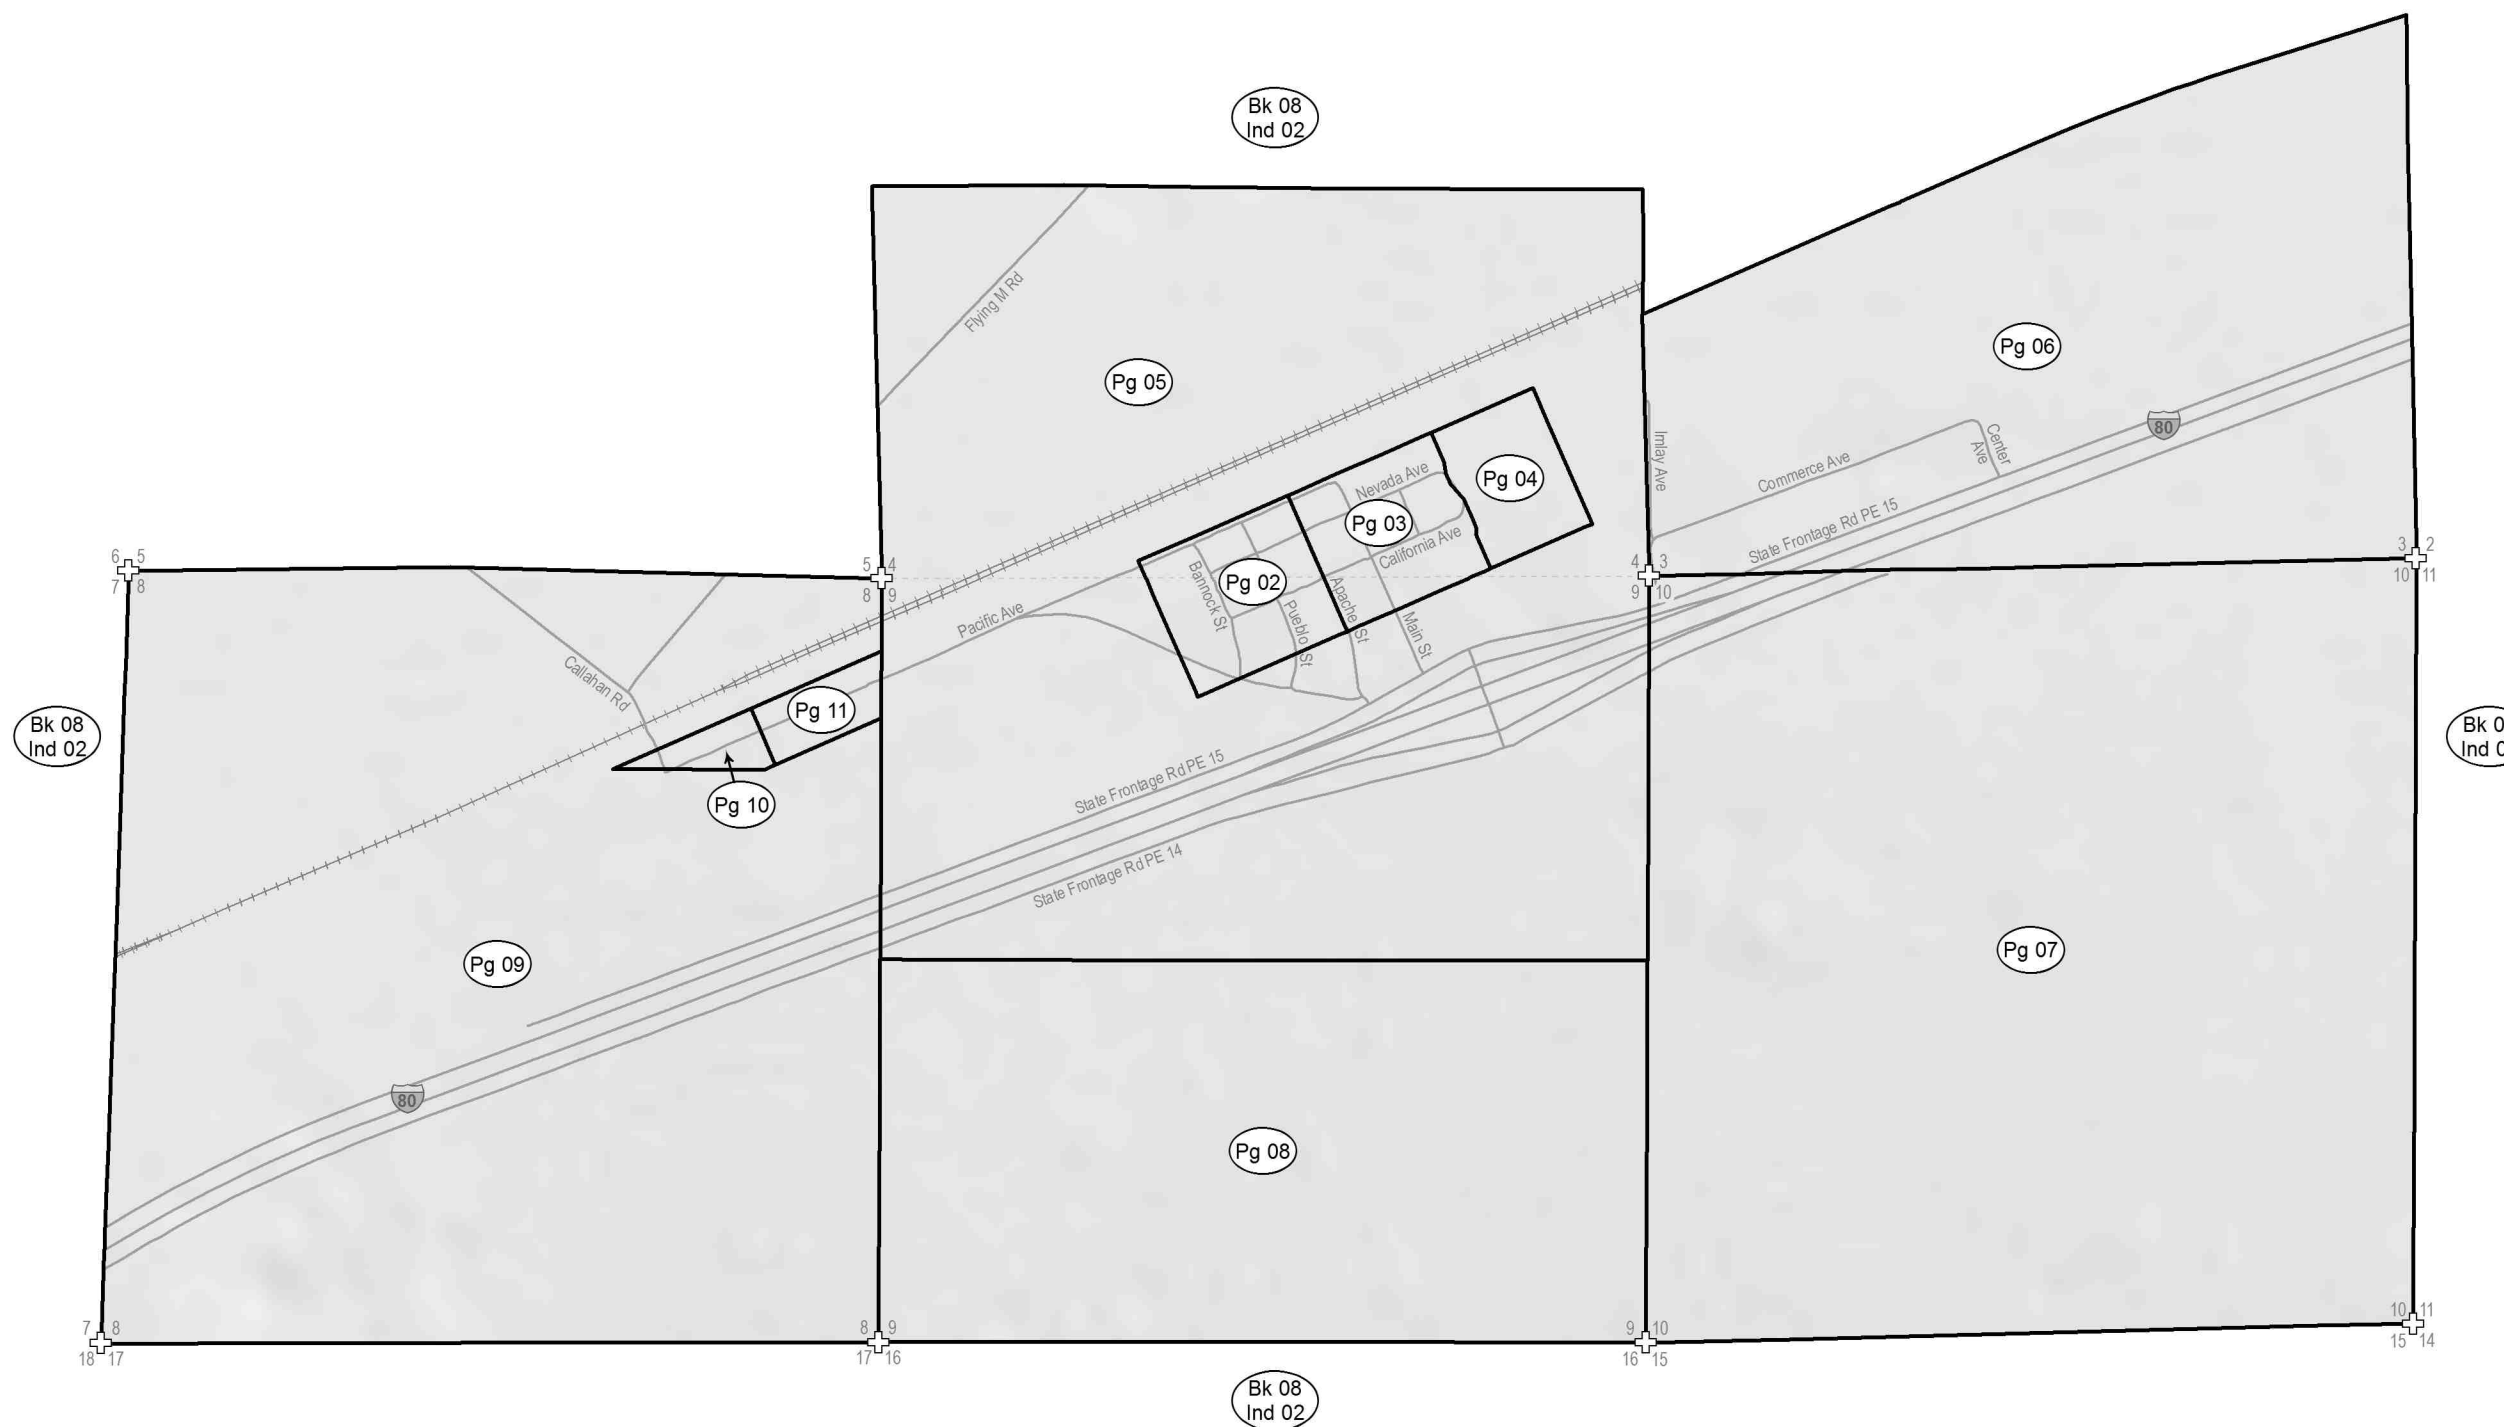

Book 06 - Index

Town of Imlay

Map date: 11/08/2011
Created by: PC Assessor's Office/CPS

Assessor's Office
398 Main St
Lovelock, NV 89419
775-273-2369

Disclaimer: This map was prepared for use by the Pershing County Assessor's Office for assessment purposes only. It does not represent a survey. No liability is assumed as to the accuracy of the data delineated hereon or to the sufficiency of the data for any other use.