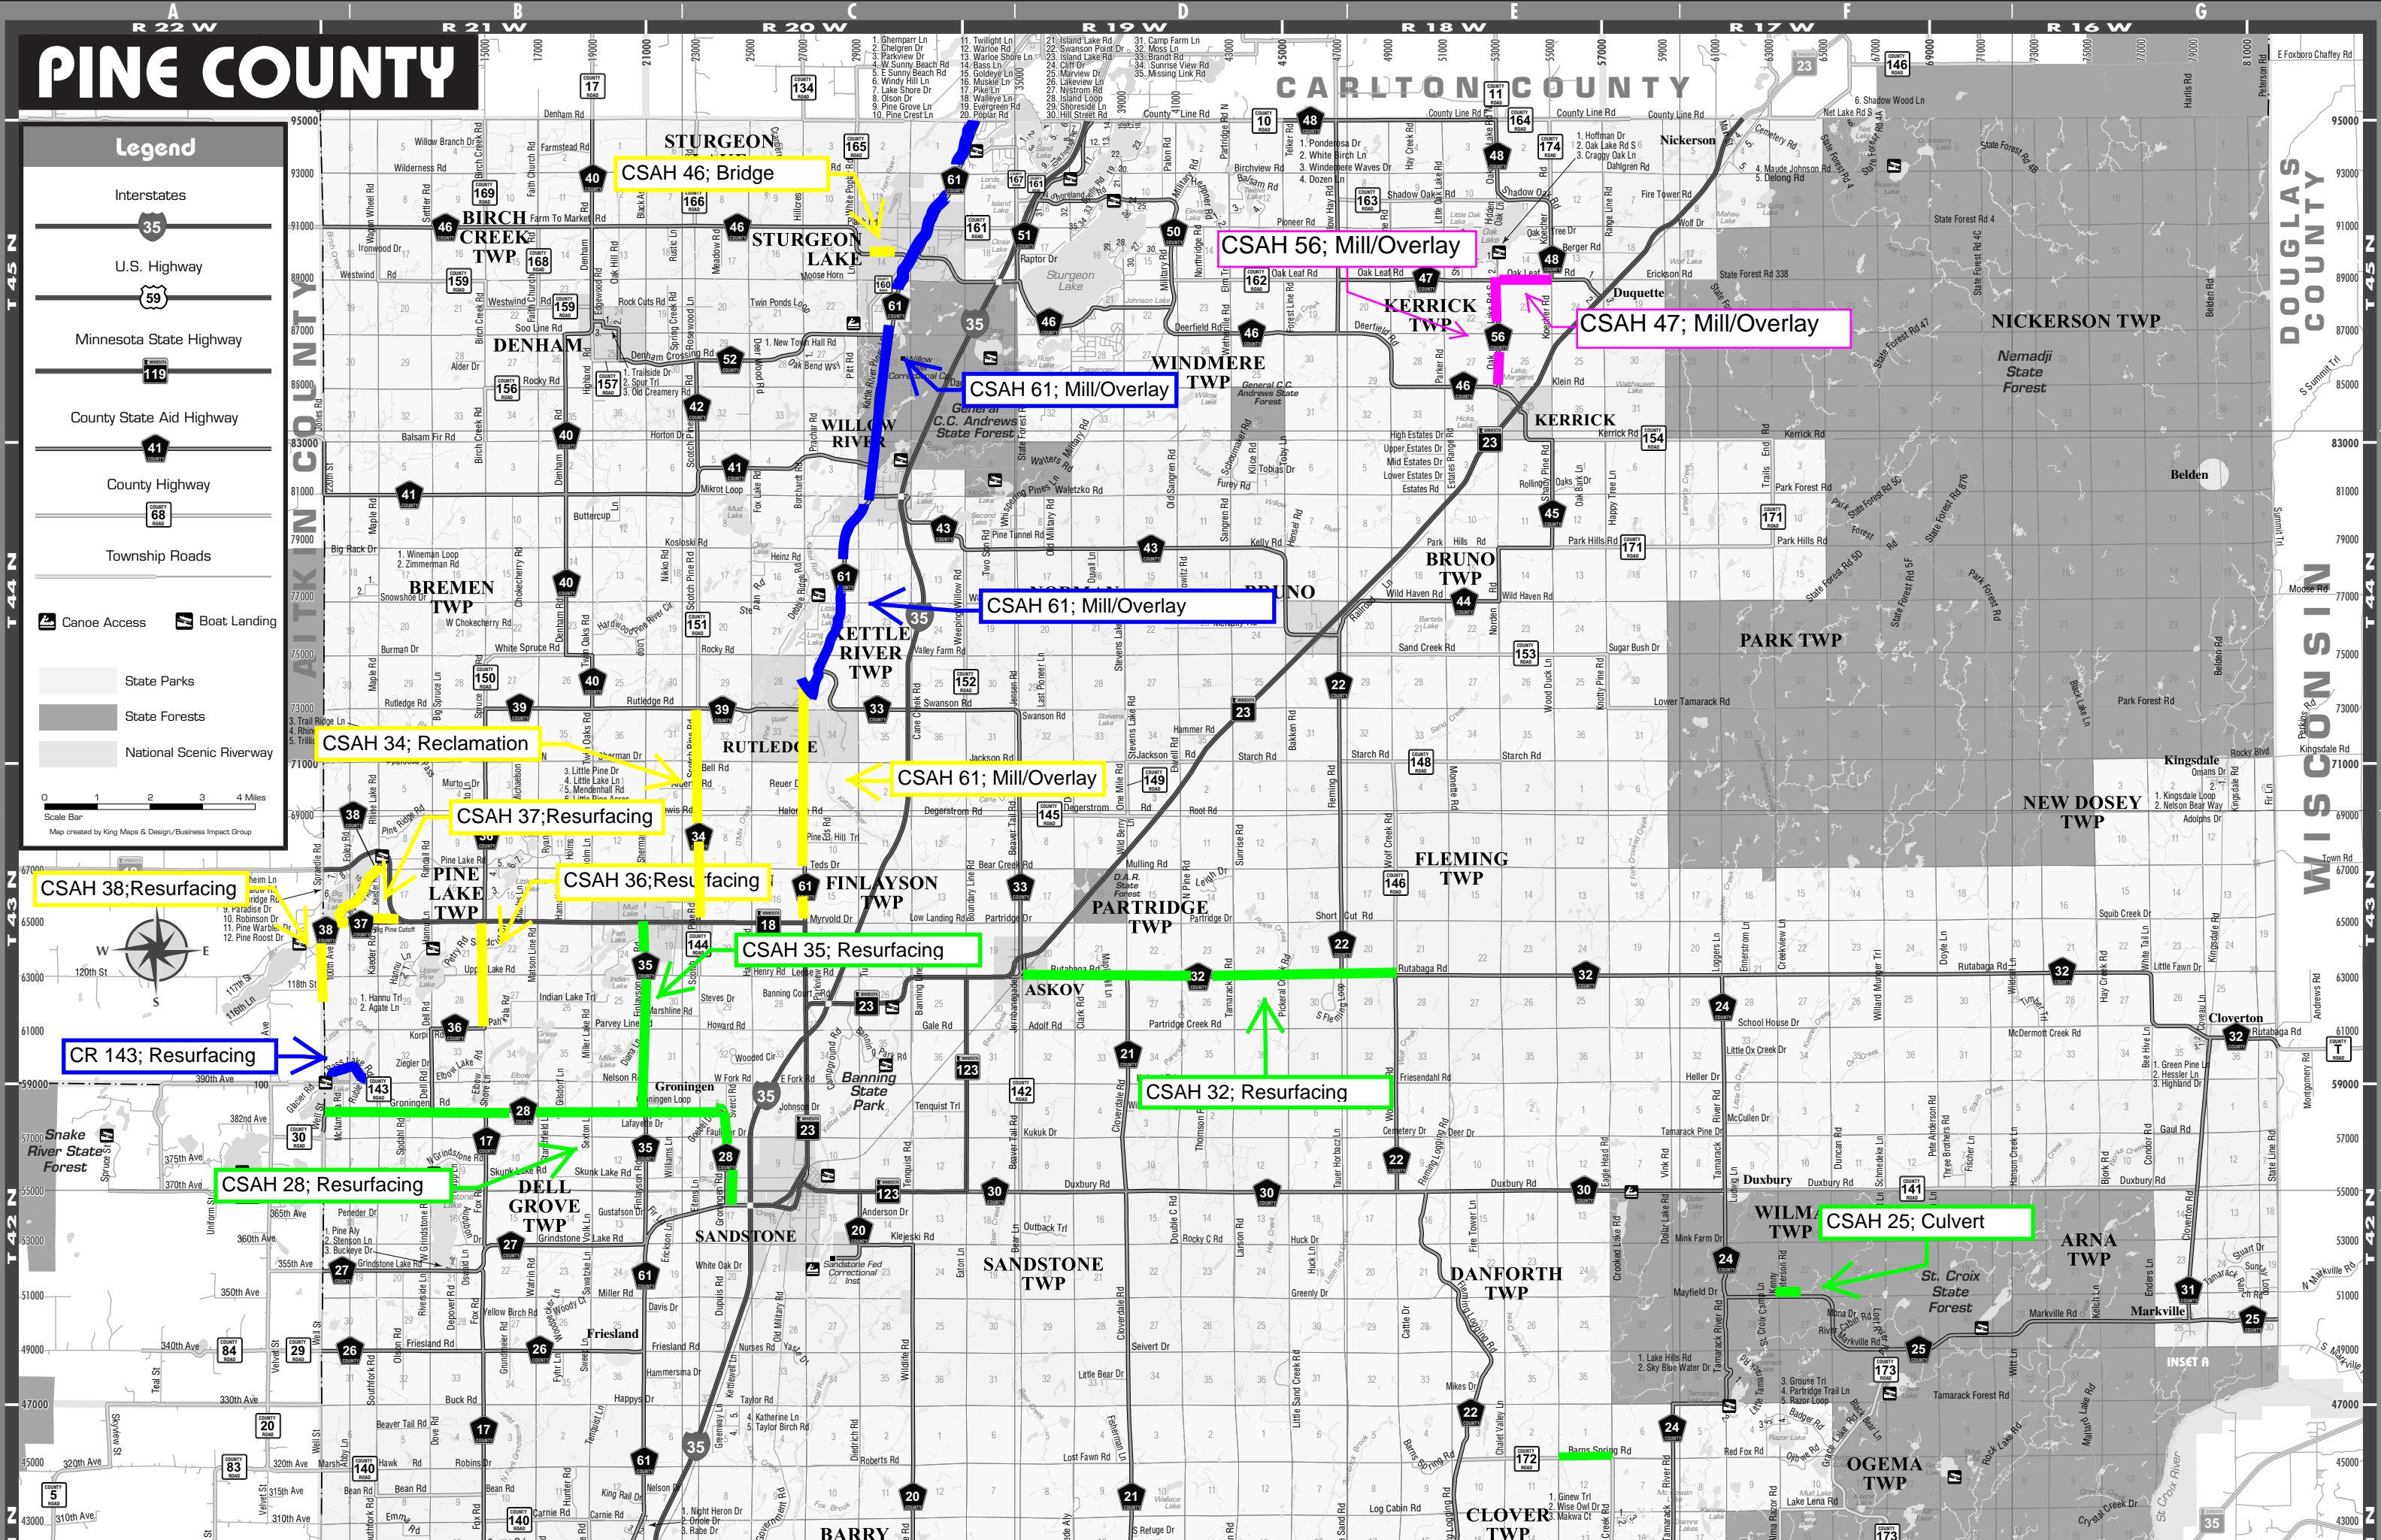

PINE COUNTY

Legend

- Interstates
- U.S. Highway
- Minnesota State Highway
- County State Aid Highway
- County Highway
- Township Roads
- Canoe Access
- Boat Landing
- State Parks
- State Forests
- National Scenic Riverway

Scale Bar: 0 1 2 3 4 Miles

Map created by King Maps & Design/Business Impact Group

CSAH 46; Bridge

CSAH 56; Mill/Overlay

CSAH 47; Mill/Overlay

CSAH 61; Mill/Overlay

CSAH 61; Mill/Overlay

CSAH 34; Reclamation

CSAH 37; Resurfacing

CSAH 36; Resurfacing

CSAH 38; Resurfacing

CR 143; Resurfacing

CSAH 35; Resurfacing

CSAH 32; Resurfacing

CSAH 28; Resurfacing

CSAH 25; Culvert

CARLTON COUNTY

DOUGLAS COUNTY

WISCONSIN