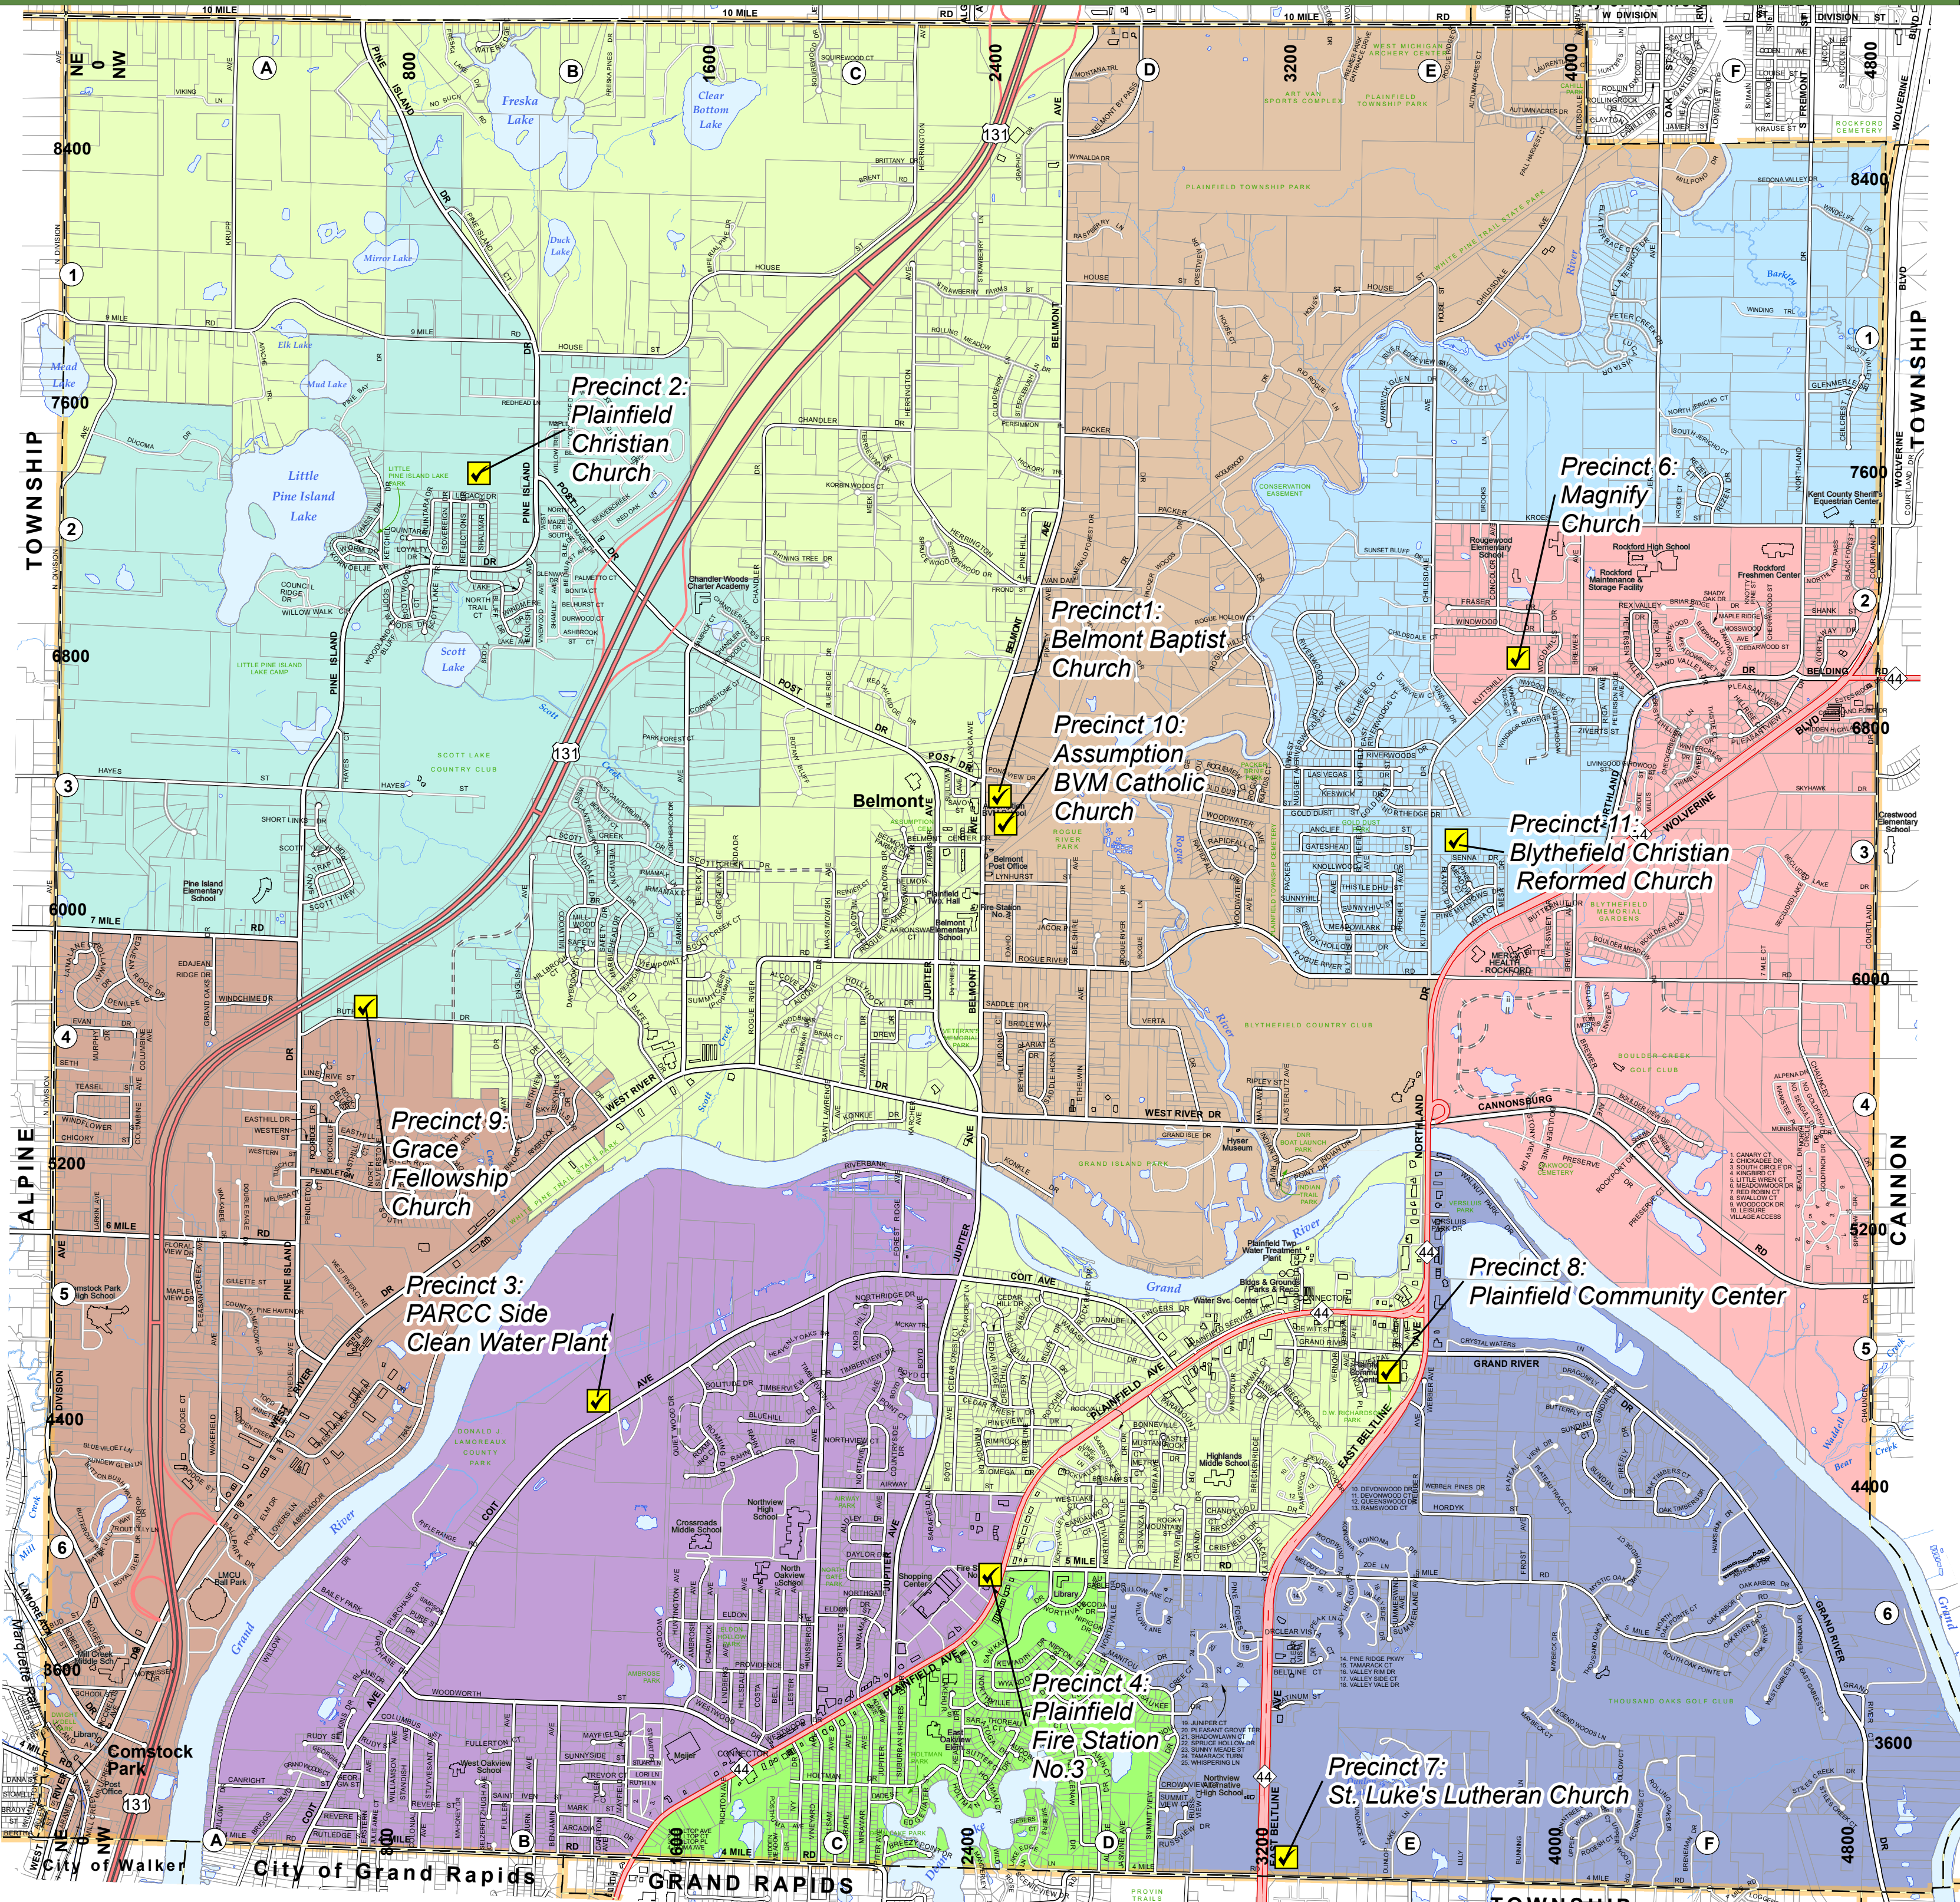

Plainfield Charter Township

Rolling Plains
and
Beautiful Fields