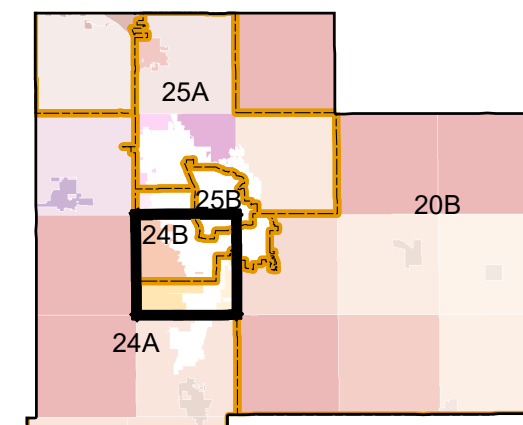

Attest

Randy Staver, Township Clerk

PROPOSED OLMSTED COUNTY TOWNSHIP PRECINCTS FOR 2022 REDISTRICTING

Rochester Township

Date Saved: 3/11/2022 9:59:56 AM

Created by the Olmsted County Planning Department
Geographic Information Systems Division for 2022
Redistricting in Olmsted County Page Size: 11x17"

-  Olmsted County Boundary
-  2022 Legislative Districts
-  Township Boundary

-  Polling Places
-  Rochester, R1
-  Rochester, R2
-  Rochester, R3
-  Rochester, ROCHESTER