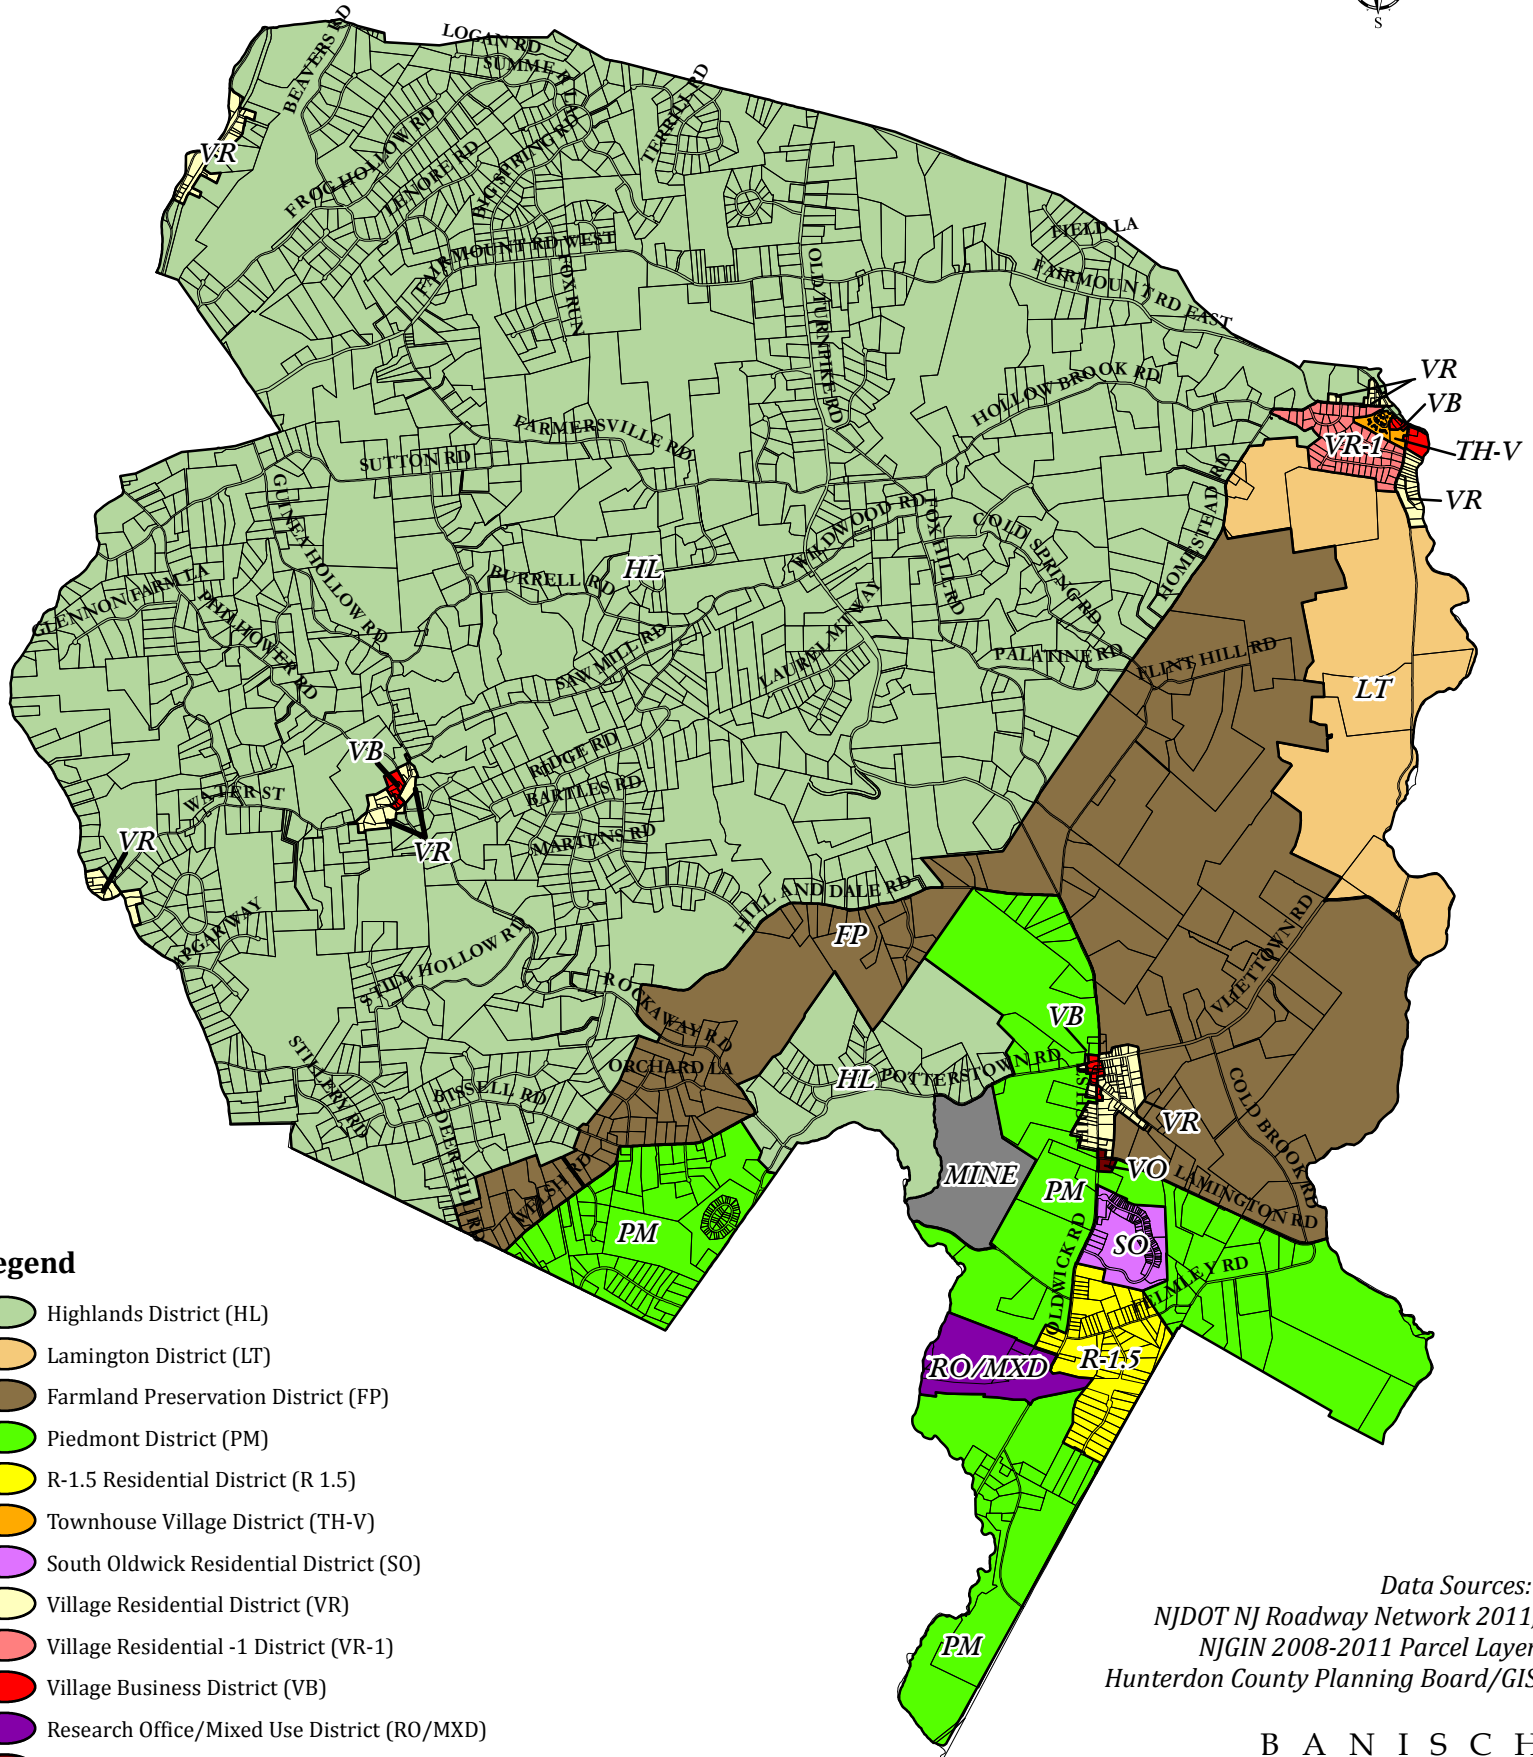

# Zoning

Tewksbury Township,  
Hunterdon County  
September 2013

## Legend

- Highlands District (HL)
- Lamington District (LT)
- Farmland Preservation District (FP)
- Piedmont District (PM)
- R-1.5 Residential District (R 1.5)
- Townhouse Village District (TH-V)
- South Oldwick Residential District (SO)
- Village Residential District (VR)
- Village Residential -1 District (VR-1)
- Village Business District (VB)
- Research Office/Mixed Use District (RO/MXD)
- Village Office District (VO)
- Mining District (M)

Data Sources:  
NJDOT NJ Roadway Network 2011,  
NJGIN 2008-2011 Parcel Layer  
Hunterdon County Planning Board/GIS