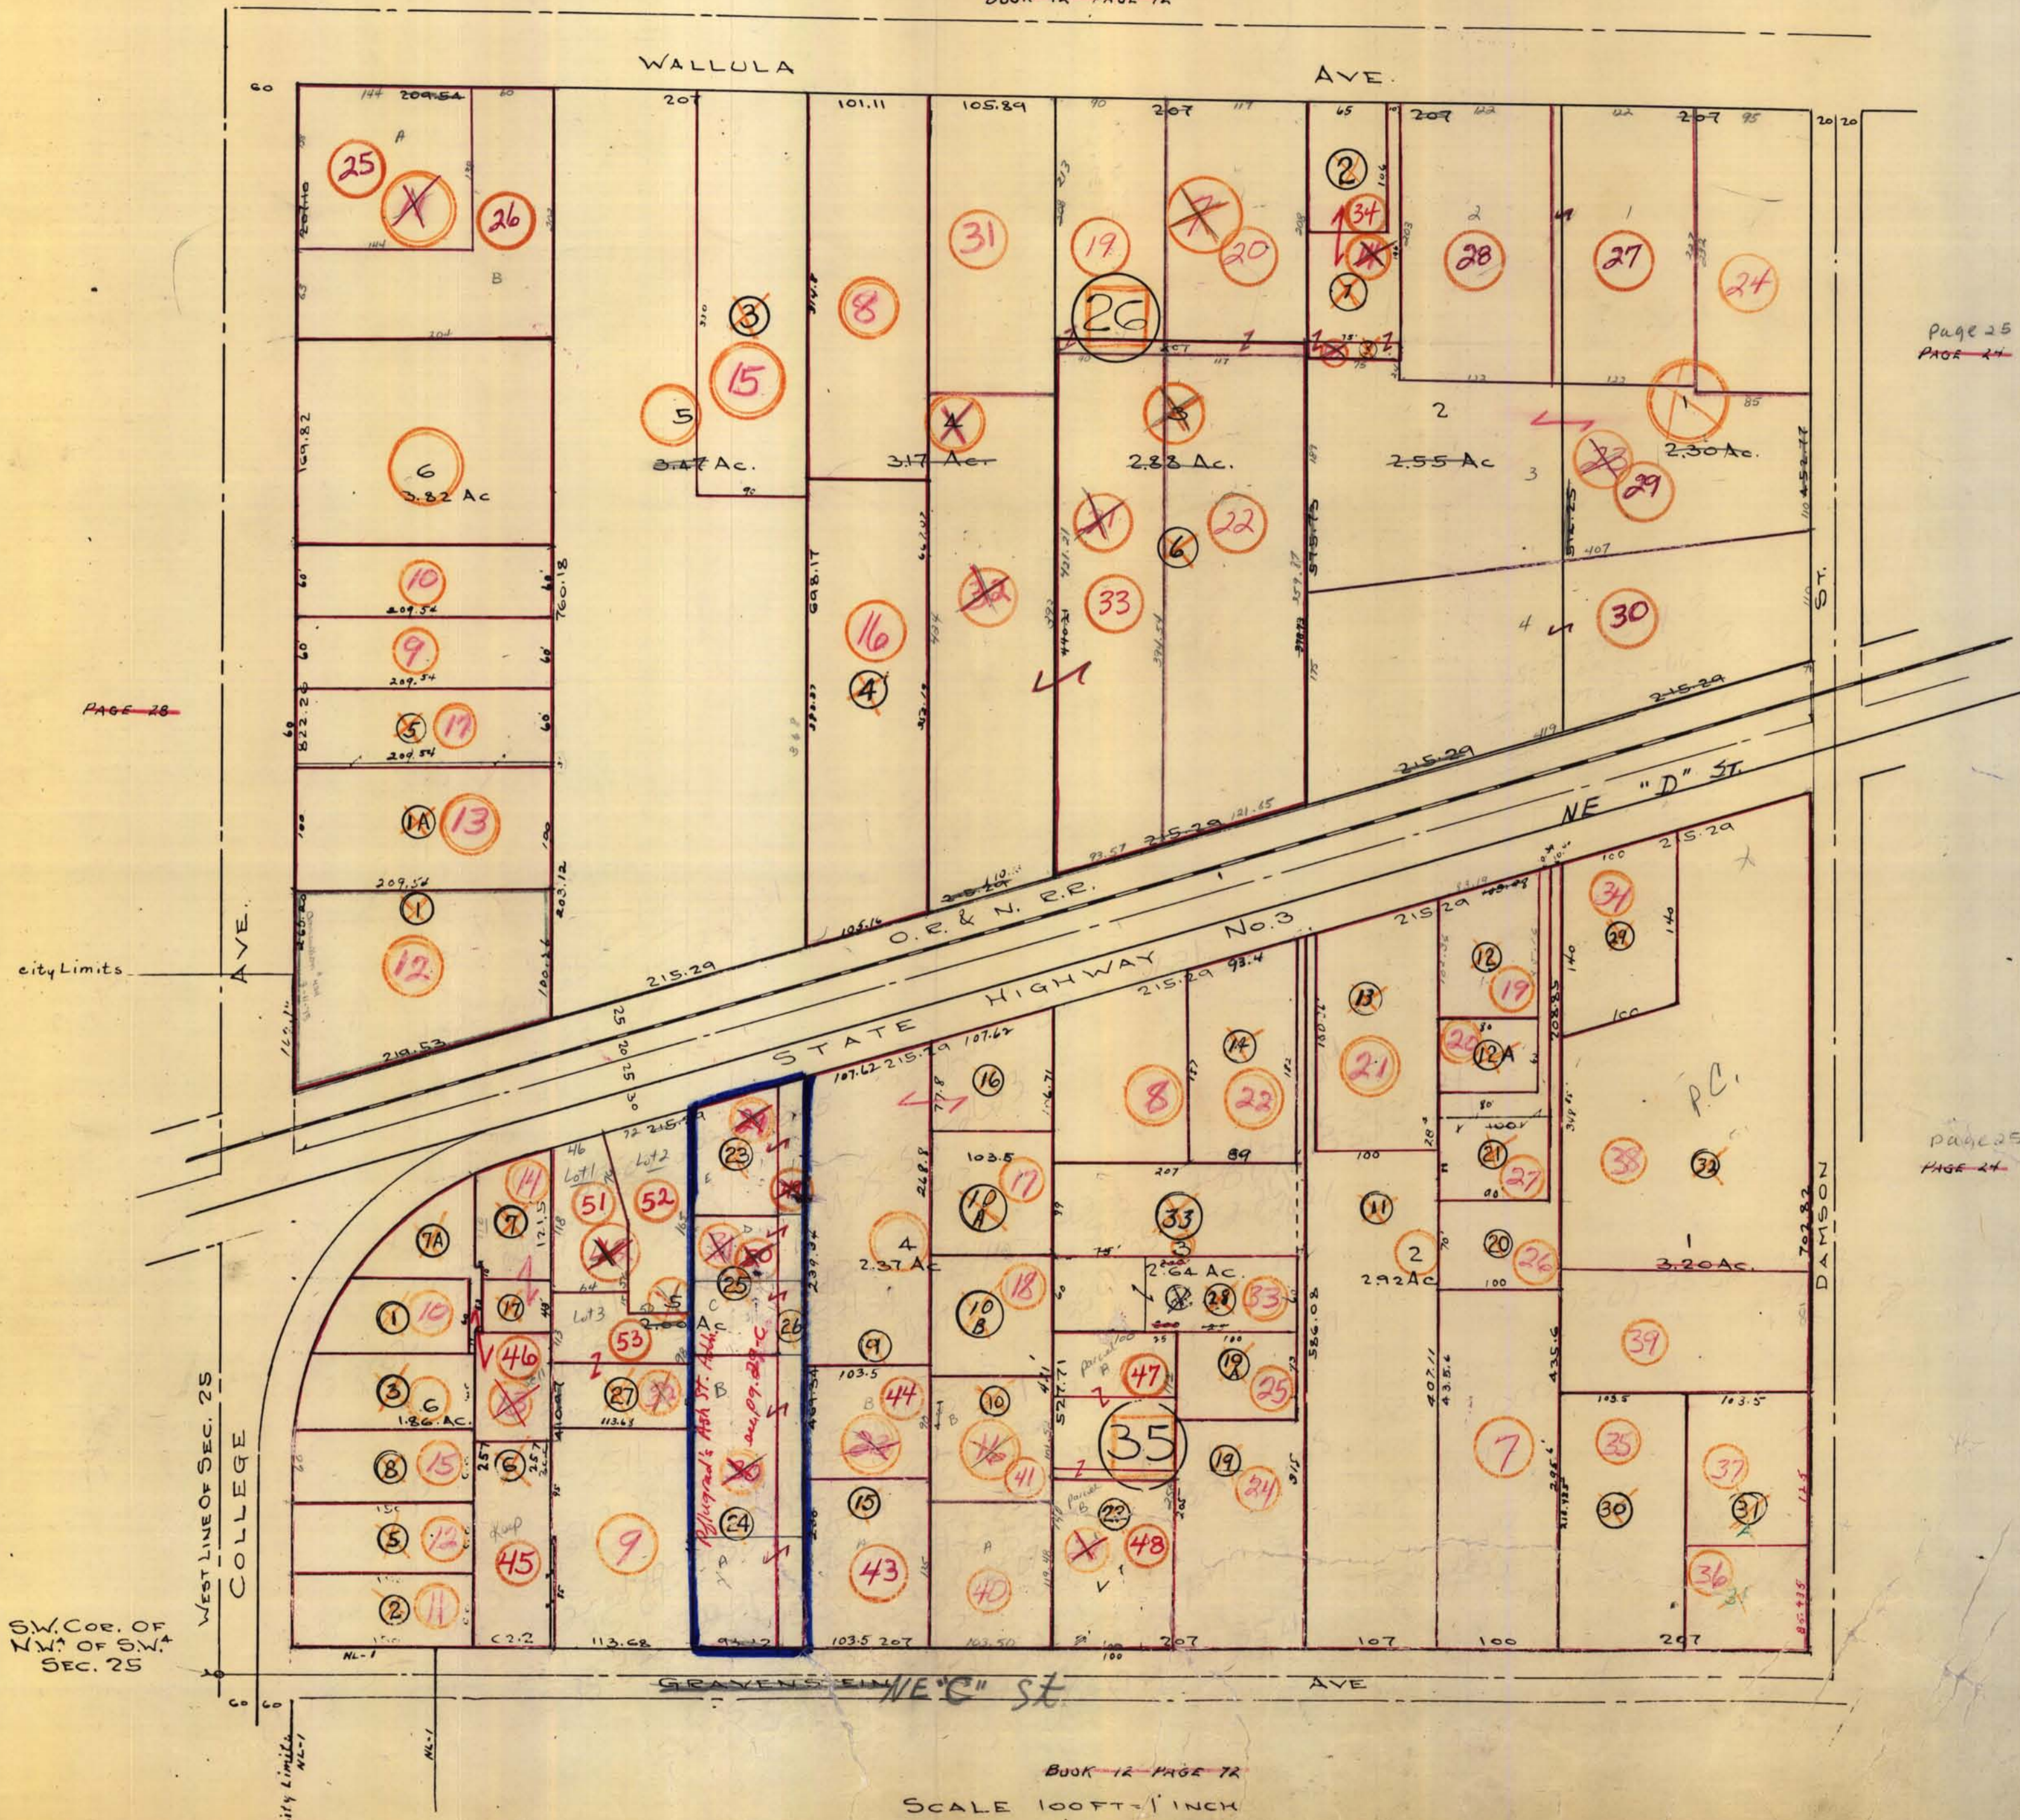

BLALOCK ORCHARDS DISTRICT NO. 1

BOOK 12 PAGE 72

PAGE 25
PAGE 24

PAGE 25
PAGE 24

BOOK 12 PAGE 72
SCALE 100 FT = 1 INCH

SW COR. OF
1/4 OF SW 1/4
SEC. 25