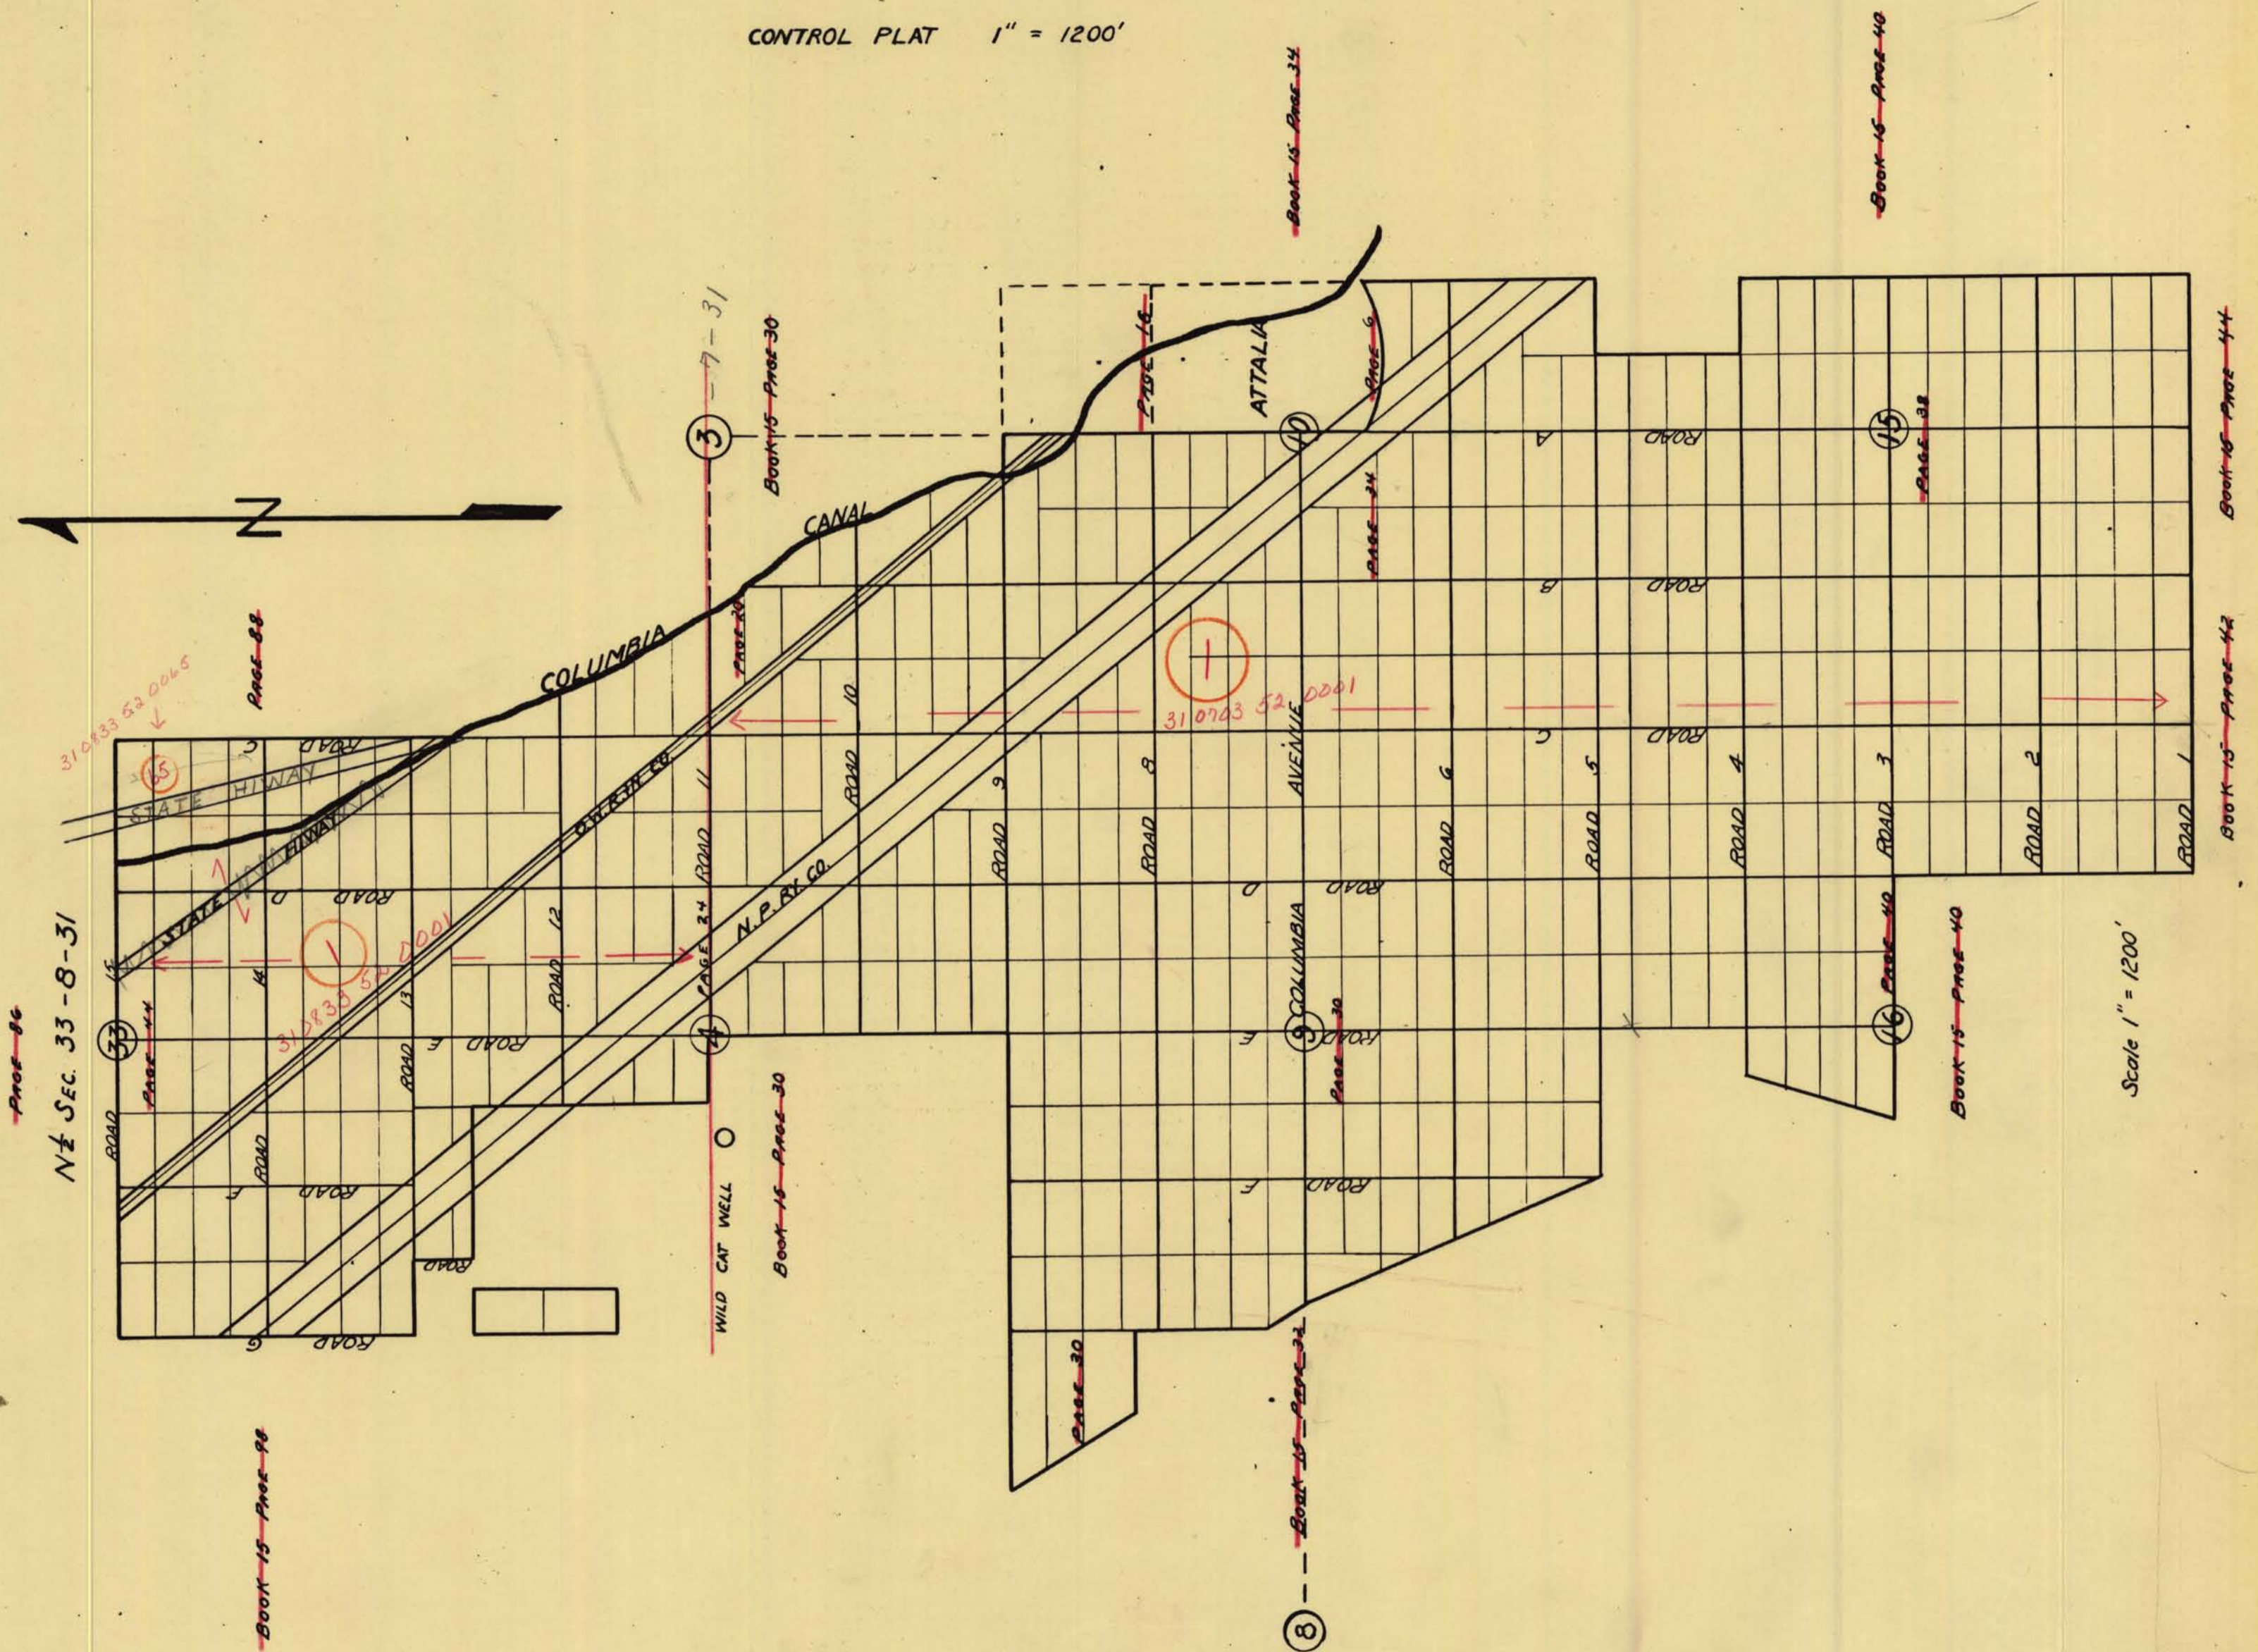

ATTALIA FIVE-ACRE TRACTS

52

31-08-33

CONTROL PLAT 1" = 1200'

ATTALIA FIVE-ACRE TRACTS

Proc-86
N 1/2 SEC. 33-8-31

310433 52 0045

Book 15 - Proc-98

3 - 7 - 31
Book 15 - Proc-30

WILD CAT WELL
Book 15 - Proc-30

8 - - - Book 15 - Proc-31

Book 15 - Proc-34

1000 25 570 13

Book 15 - Proc-40

Book 15 - Proc-40

15 - Proc-38

Scale 1" = 1200'

Book 15 - Proc-44