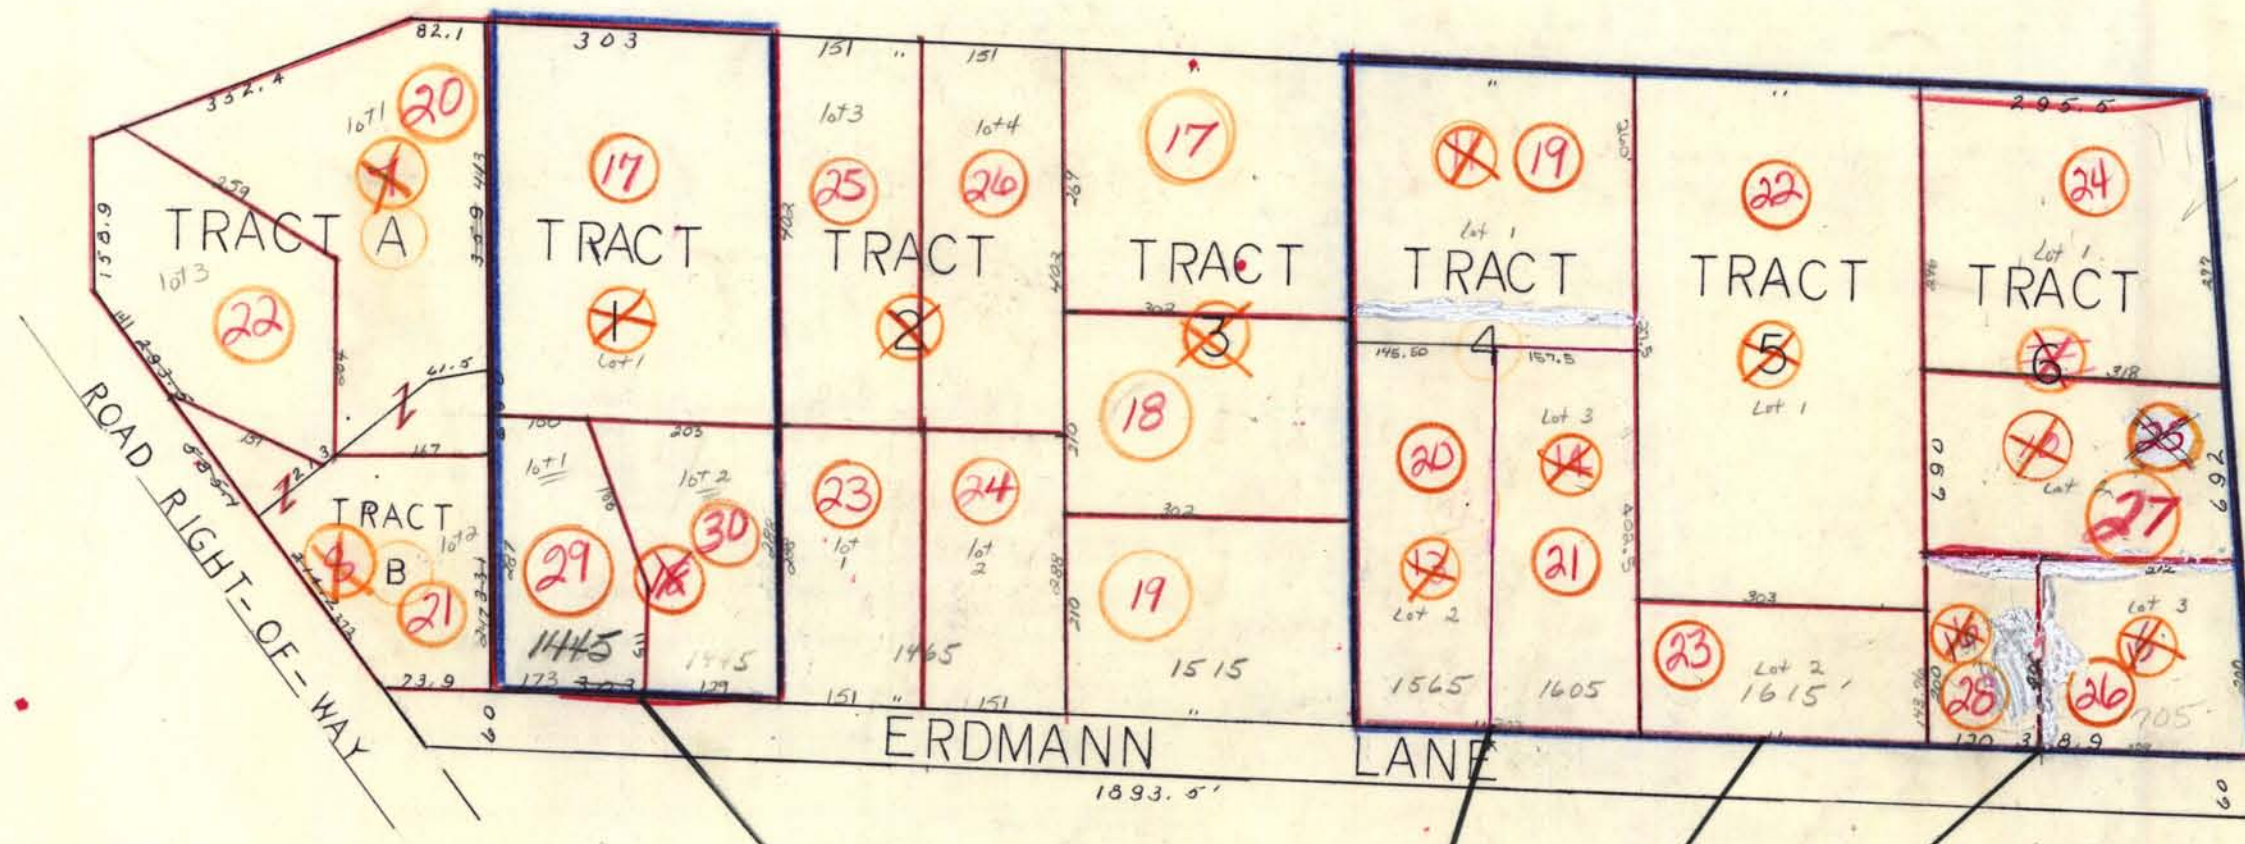

Cont of Plat 3 30-9-31
5
6
7
8

139
30-9-31 100

100-5

ERDMANN'S RIVER TRACTS 
Tracts A, B, 2 & 3

PARADISE HEIGHTS

FARM UNIT 2

1" = 200

Tracts 1, 4, 5 + 6 are now:

ERDMANN'S RIVER TRACTS REPLAT 

Scale 20