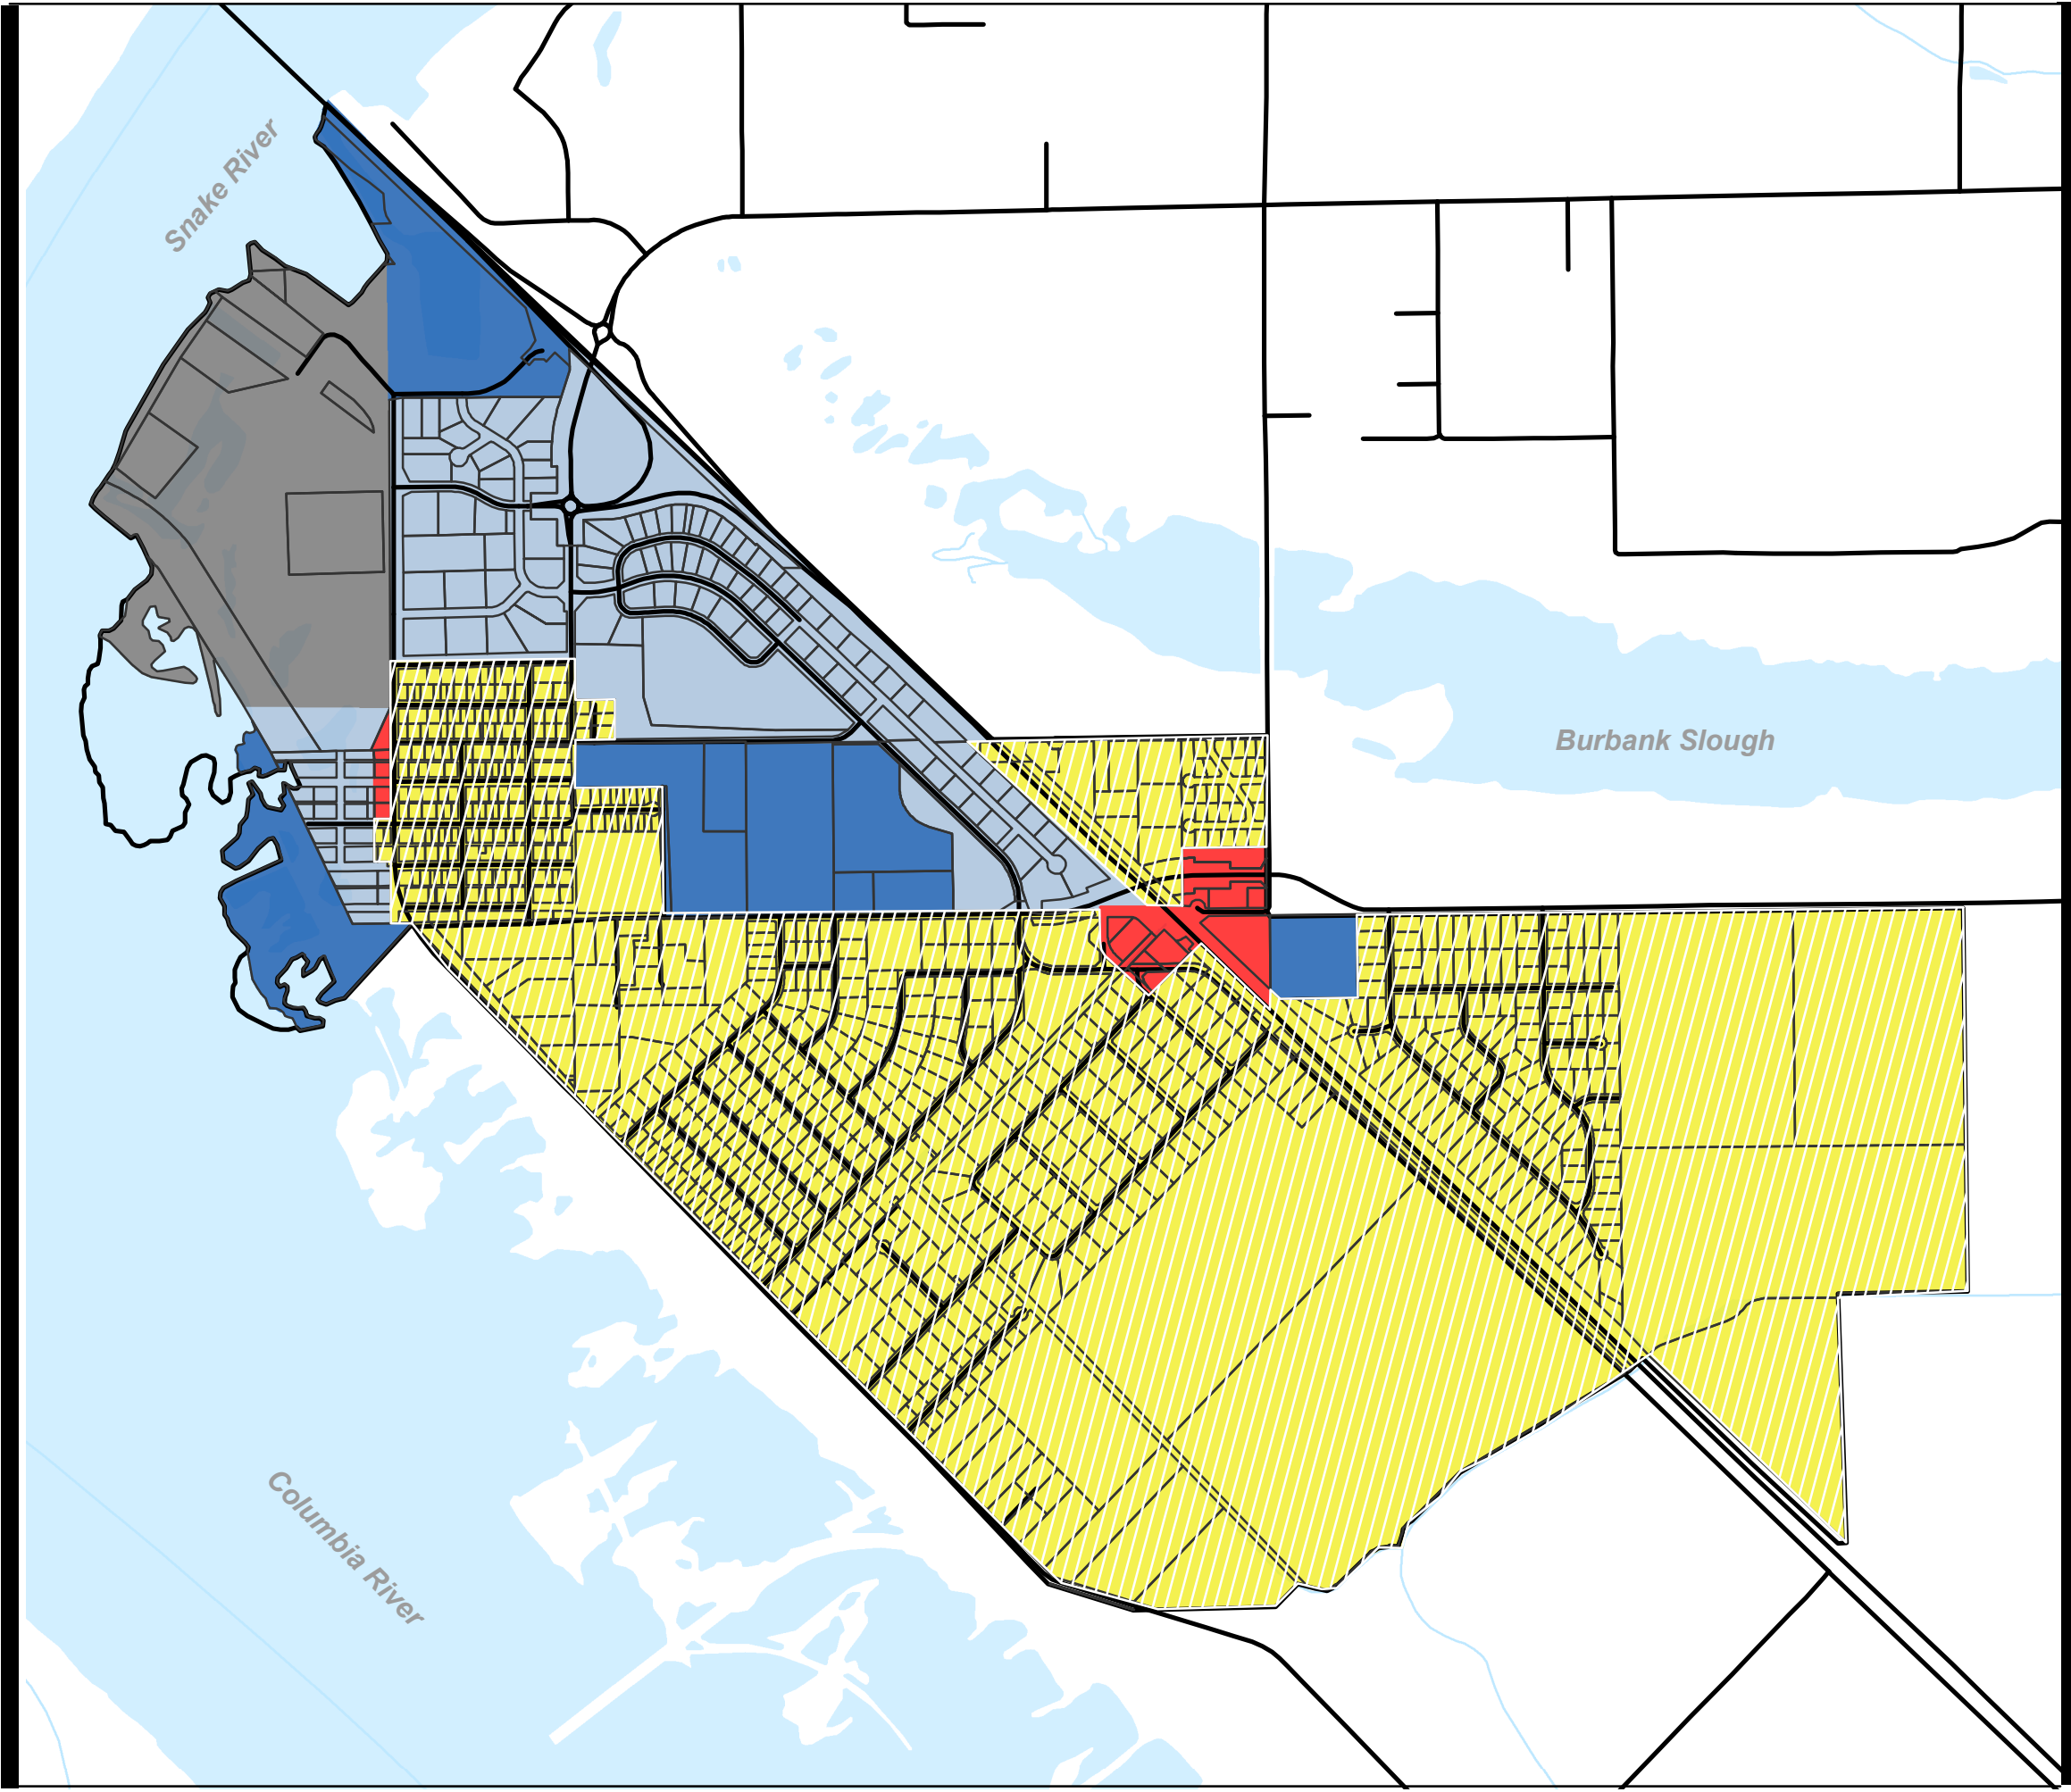

DRAFT OPTION 2 WALLA WALLA COUNTY BURBANK UGA ZONING

LEGEND

- Burbank UGA Boundary
- Parcel Boundary
- Roadway

Zoning

- Commercial
- Heavy Industrial
- Industrial/Business Park
- Public Reserve
- Burbank Residential

Scale in Feet

SOURCE INFORMATION

| SOURCE AGENCY | DESCRIPTION |
|--------------------|-----------------|
| WALLA WALLA COUNTY | PARCEL BOUNDARY |
| WALLA WALLA COUNTY | ROADS |
| | |
| | |