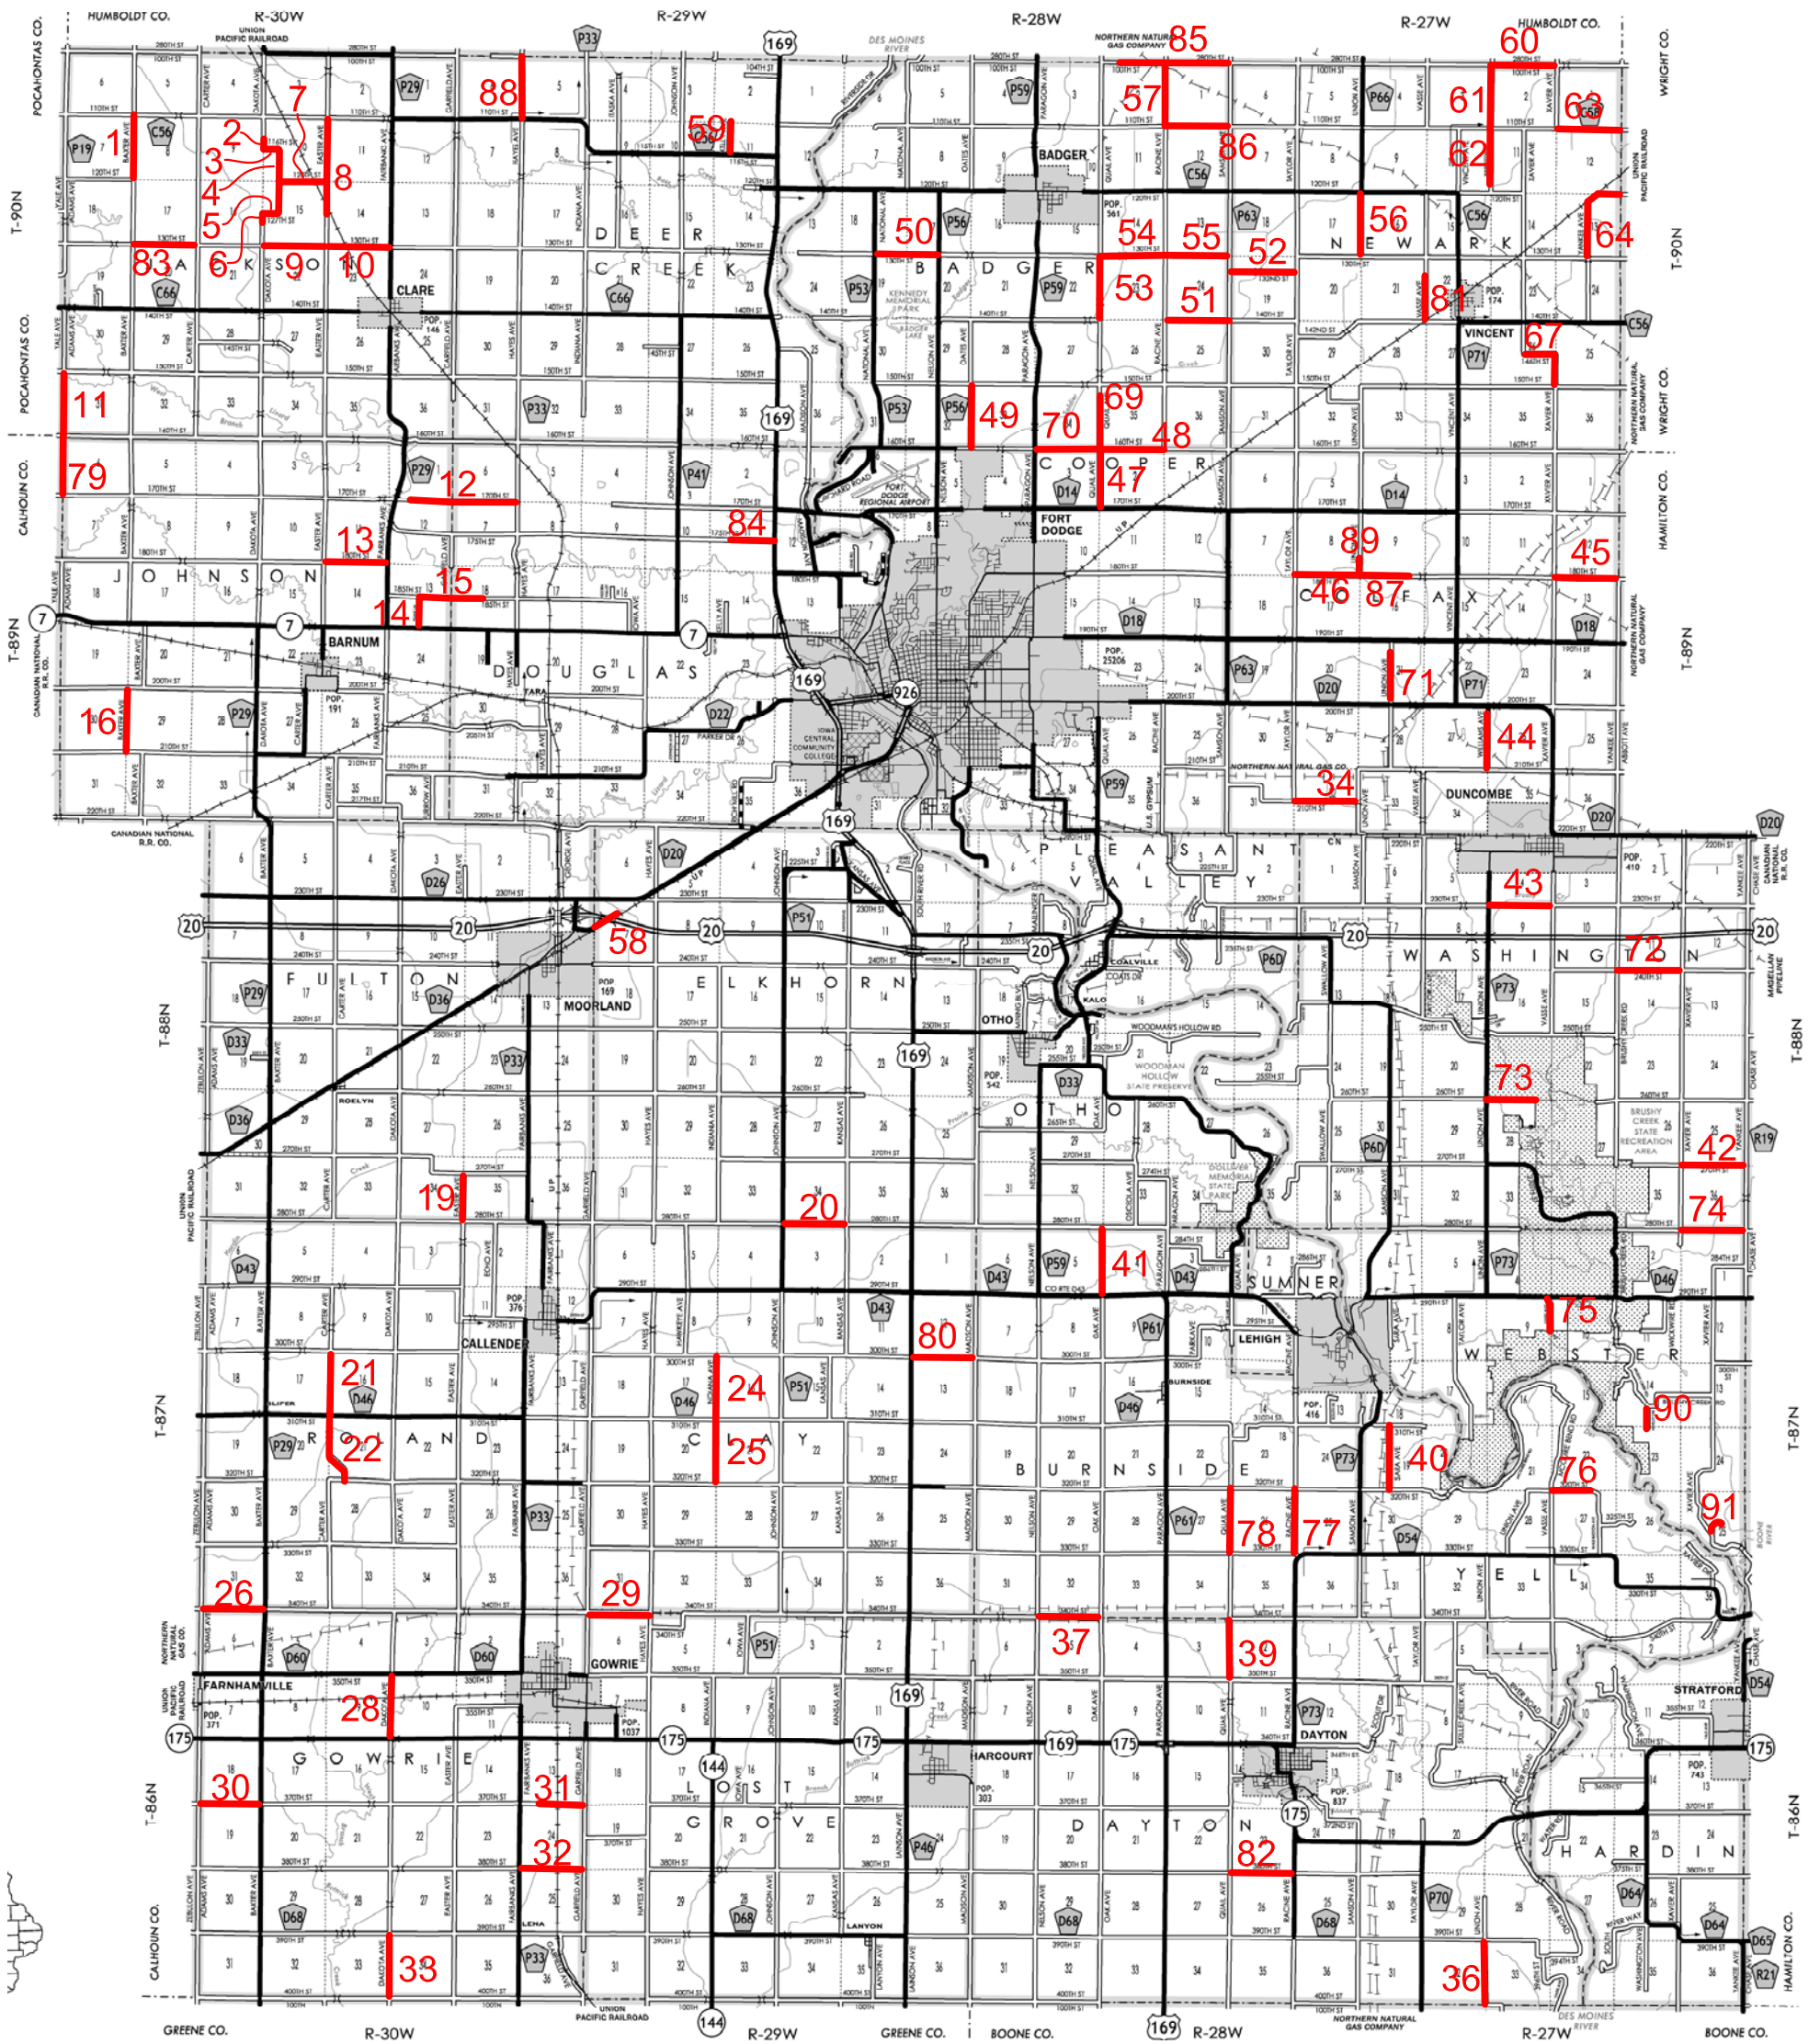

Webster County No Snow Removal Locations September 10, 2019

Prepared by:
Webster County Engineer's Office