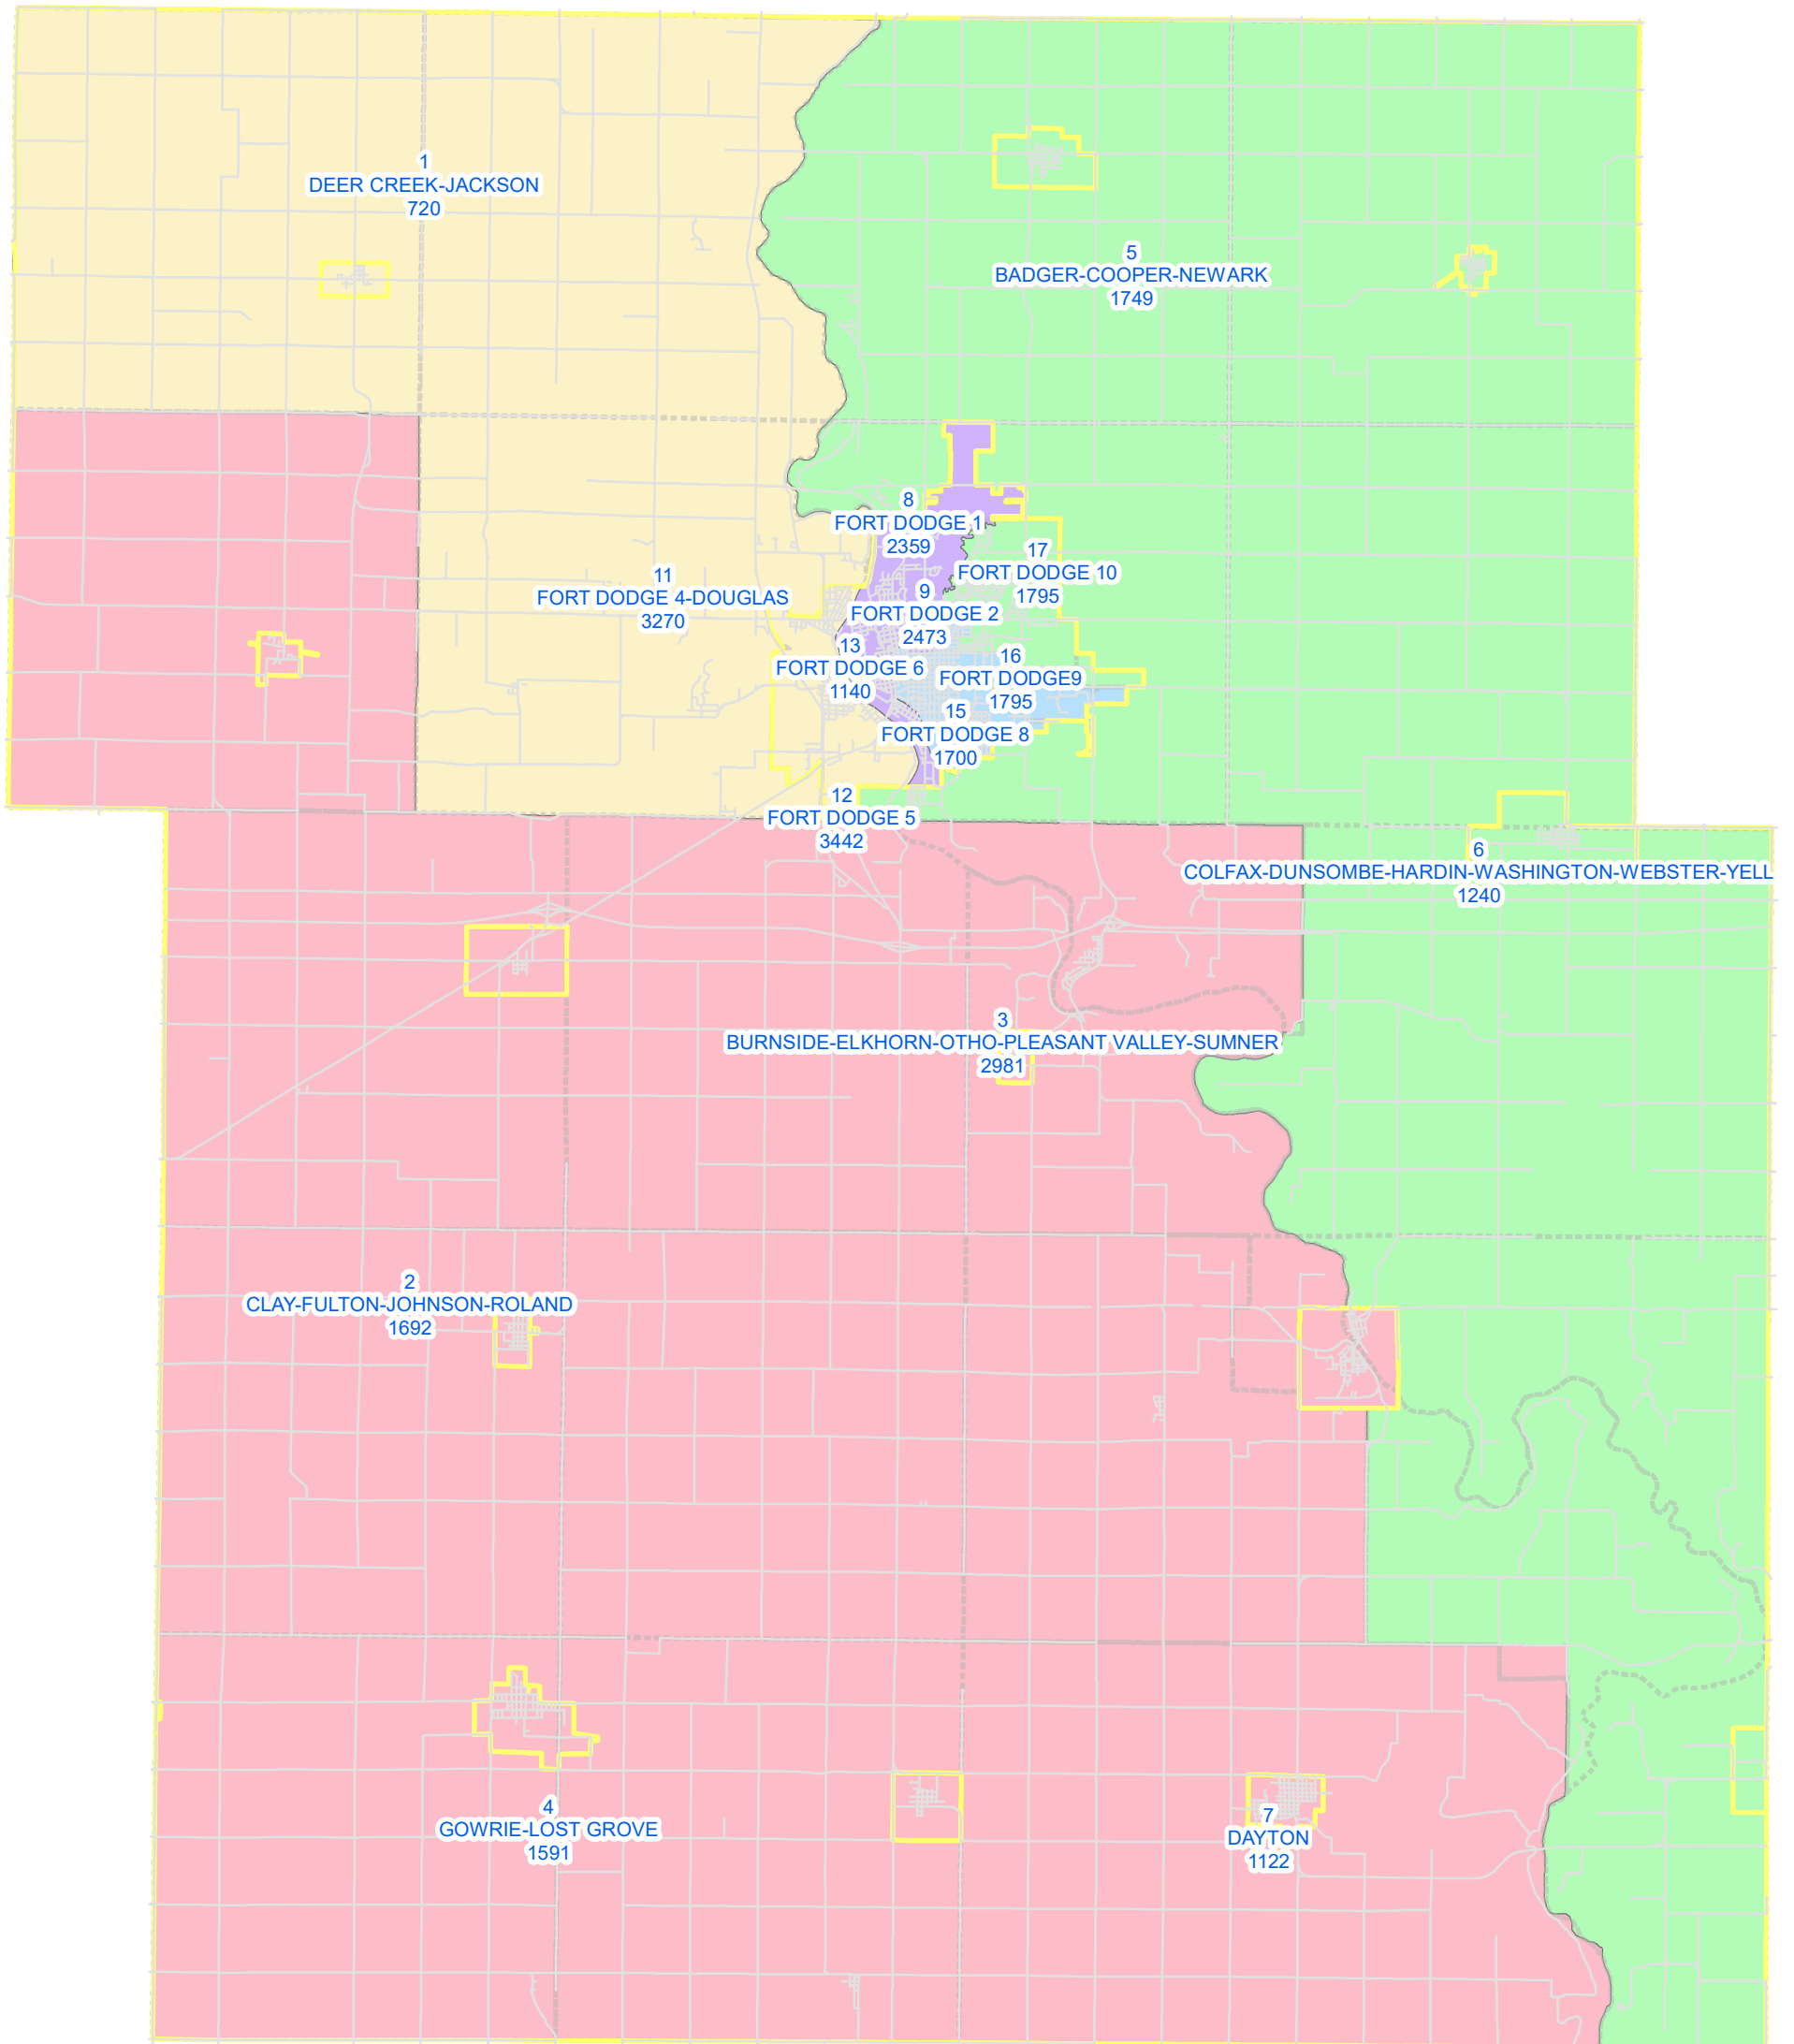

2020 SUPERVISORS DISTRICTS

Map Produced by
Webster County GIS Dept
March 2022