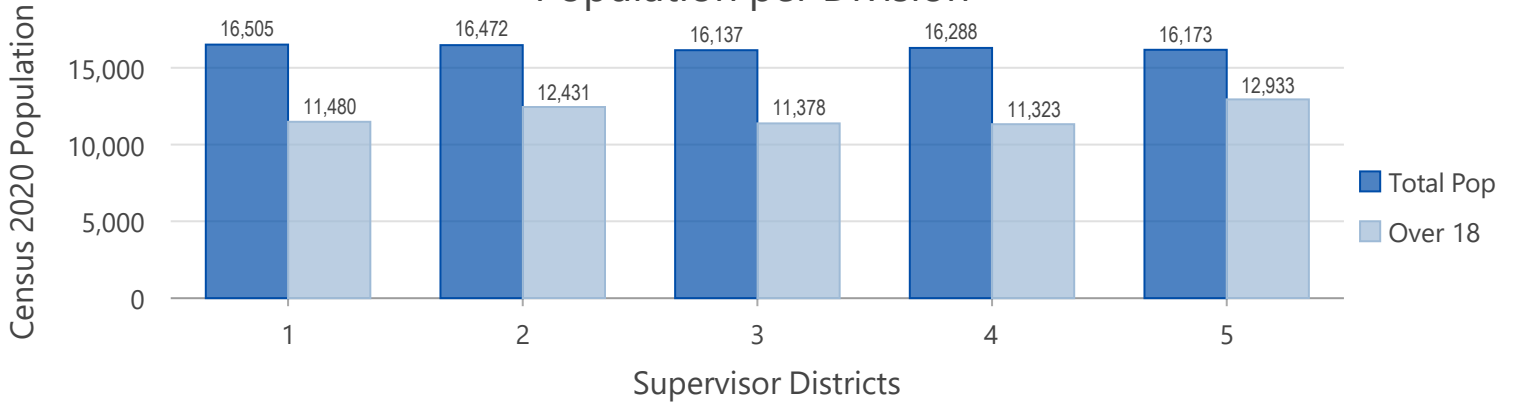

Yuba County Supervisors 2020 Census Redistricting

Population per Division

District	Population	Deviation	Deviation %
1	16505	190	1.16%
2	16472	157	0.96%
3	16137	-178	-1.09%
4	16288	-27	-0.17%
5	16173	-142	-0.87%

Citizen Voting Age Population by District